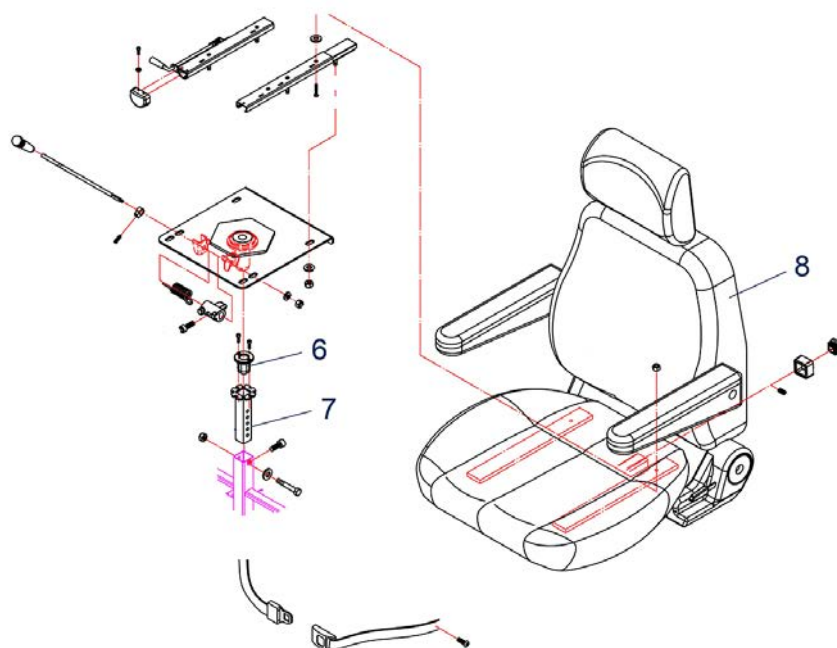

Item no.	Article no.	Description	Quantity	Price (€)
7	950000070	Seat receiver for Royale, Santis, Supreme, Spirit scooter	1	€ 28,40
8	950000075	Seat for Spirit scooter	1	€ 361,40
6	950000149	Insert for seat receiver for Royale, Santis, Supreme, Spirit scooter	1	€ 29,20