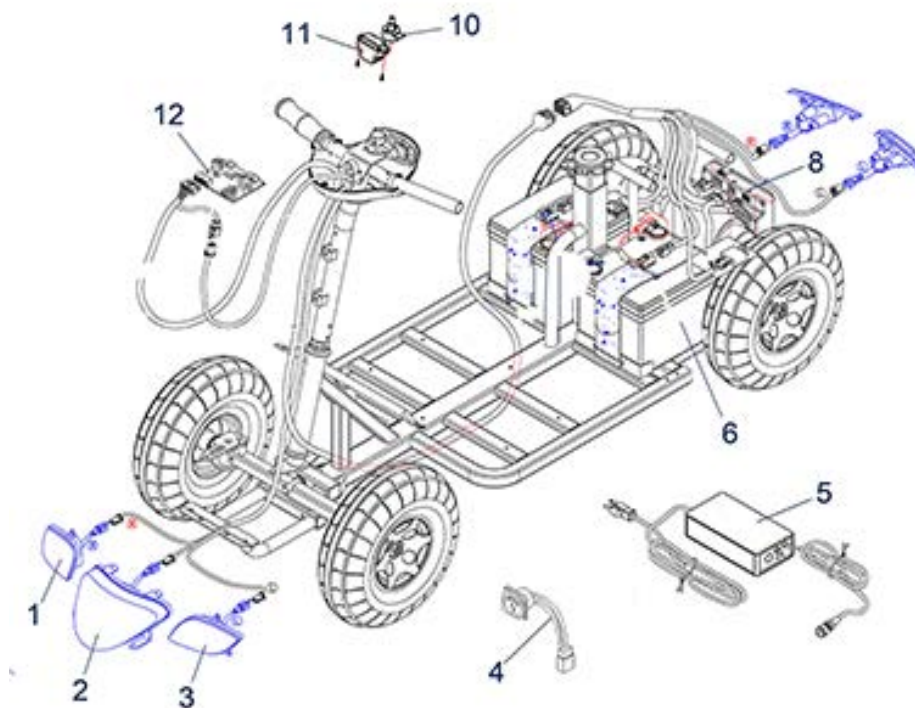

Description

Spirit - Tiller Assembly

Spirit - Electronics / Lighting

Spirit - Engine / Wheels

Spirit - Seat

Spirit - Shroud / Frame

Spirit - Accessories

Item no.	Article no.	Description	Quantity	Price (€)
15	950000001	Display/control panel for Spirit scooter	1	€ 23,70
1	950000035	Rear view mirror, right for Spirit scooter (left = right)	1	€ 27,70
14	950000037	Rubber grip for Spirit scooter	1	€ 9,40
3	950000043	Speed controller for Spirit scooter	1	€ 23,70
5	950000062	Dust cover for Spirit scooter	1	€ 9,40
4	950000065	Basket bracket for Spirit scooter	1	€ 4,70
11	950000083	Wig-wag lever for Spirit scooter	1	€ 14,30
o.Abb.	950000088	High/Low switch for Spirit scooter	1	€ 10,40
13	950500119	Ignition switch for Spirit scooter	1	€ 19,50
16	950500279	Potentiometer combination for Scooter Spirit	1	€ 59,00