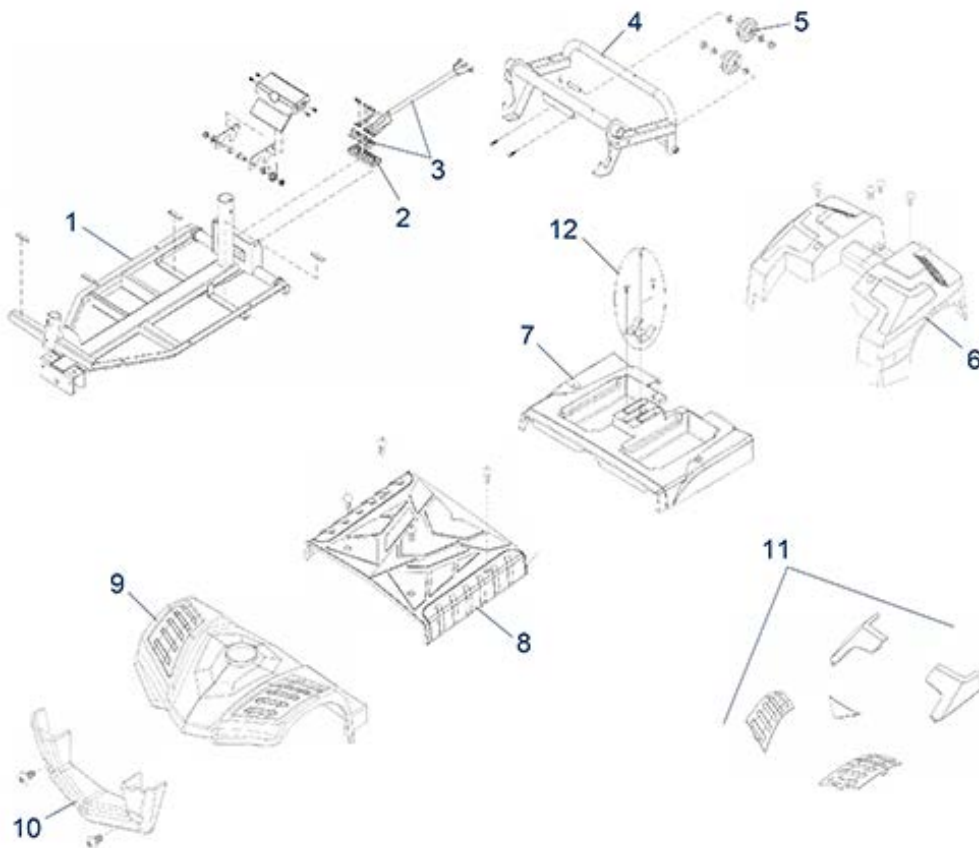

Raven (Scout) - Shroud/Frame

Item no.	Article no.	Description	Quantity	Price (€)
5	950000783	Small anti-tip wheel for Envoy/ Envoy S/Scout scooter wheel size 57mm (pair)	1	€ 16,90
9	950000919	Front shroud for Scout scooter	1	€ 143,30
6	950000920	Rear shroud for Scout scooter	1	€ 107,80
4	950000921	Rear frame for Scout scooter	1	€ 115,80
1	950000922	Front frame for Scout scooter	1	€ 167,60
8	950000926	Floor shroud for Scout scooter	1	€ 103,90
7	950000930	Base frame for battery for Scout scooter	1	€ 83,70
10	950000931	Front bumper for Scout scooter	1	€ 20,40
11	950000933	Decoration in red for Scout scooter	1	€ 115,80
2	950000940	Rear contact plate kit for Scout scooter	1	€ 32,10
3	950000941	Front contact spring plate kit for Scout scooter	1	€ 32,10
12	950000946	Battery contacts incl. screws for Scooter Scout	1	€ 2,20