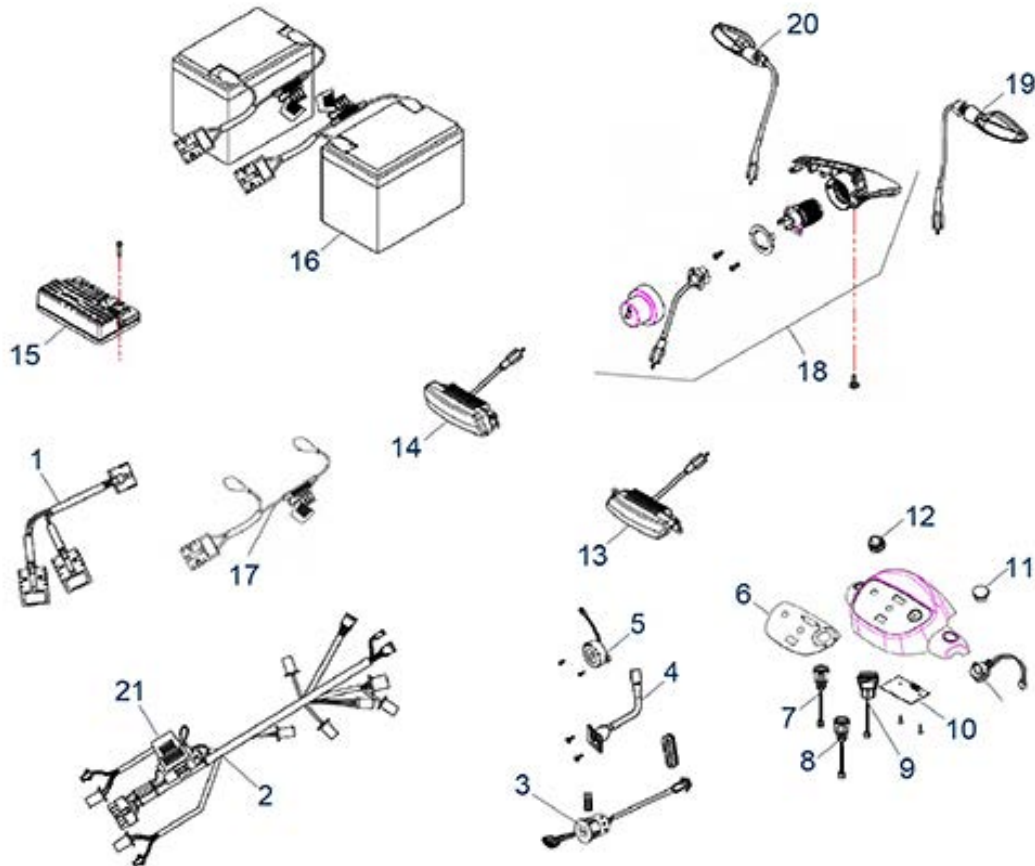

Tourer (ST4D-2G) / Tourer Plus (ST4D Plus-2G) - ELECTRONICS / Wire Harness

Item no.	Article no.	Description	Quantity	Price (€)
16	950000025	12 V - 50 Ah battery for power scooters (Pair only)	1	€ 222,10
5	950001206	Horn for ST5D/ST5D Plus/ST5D 3-wheel up to Bj. 2019/ST4D-2G/3-wheel scooter	1	€ 10,30
12	950001275	Button for speed controller for ST5D/ST4D/ST4D-2G/3-wheel scooter	1	€ 8,00
o. Abb.	950001306	Limit switch holder box ass'y (gyro) for Scooter ST5D/ST5D 3-wheel/ST4D/ST4D 2G 3-wheel/ST6 as from SN 4C1809	1	€ 43,90
19	950001314	Front turn signal right for Scooter ST5D Plus/ST5D 3-wheel/ST4D-2G/3-Wheel	1	€ 67,60
20	950001315	Front turn signal left for Scooter ST5D Plus/ST5D 3-wheel/ST4D-2G/3-wheel	1	€ 67,60
o. Abb.	950001368	LED headlamp for Scooter ST5D Plus / ST4D 2G / ST4D 2G Plus	1	€ 62,80
o. Abb.	950001376	Limit switch holder box ass'y (gyro) for Scooter ST4D (as from SN:	1	€ 55,89