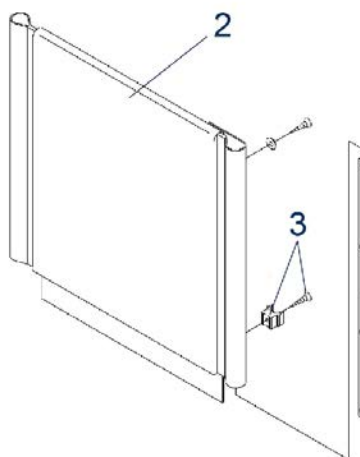

Item no.	Article no.	Description	Quantity	Price (€)
1	900700646	Seat upholstery, complete SW 39 cm for Litec wheelchair	1	€ 63,10
1	900700647	Seat upholstery, complete SW 42 cm for Litec wheelchair	1	€ 63,10
1	900700648	Seat upholstery, complete SW 45 cm for Litec wheelchair	1	€ 63,10
1	900700649	Seat upholstery, complete SW 48 cm for Litec wheelchair	1	€ 63,10
1	900700650	Seat upholstery, complete SW 51 cm for Litec wheelchair	1	€ 63,10
2	900700651	Backrest upholstery, complete SW 39 cm for Litec wheelchair	1	€ 68,50
2	900700652	Backrest upholstery, complete SW 42 cm for Litec wheelchair	1	€ 68,50
2	900700653	Backrest upholstery, complete SW 45 cm for Litec wheelchair	1	€ 68,50
2	900700654	Backrest upholstery, complete SW 48 cm for Litec wheelchair	1	€ 68,50
2	900700655	Backrest upholstery, complete SW 51 cm for Litec wheelchair	1	€ 68,50