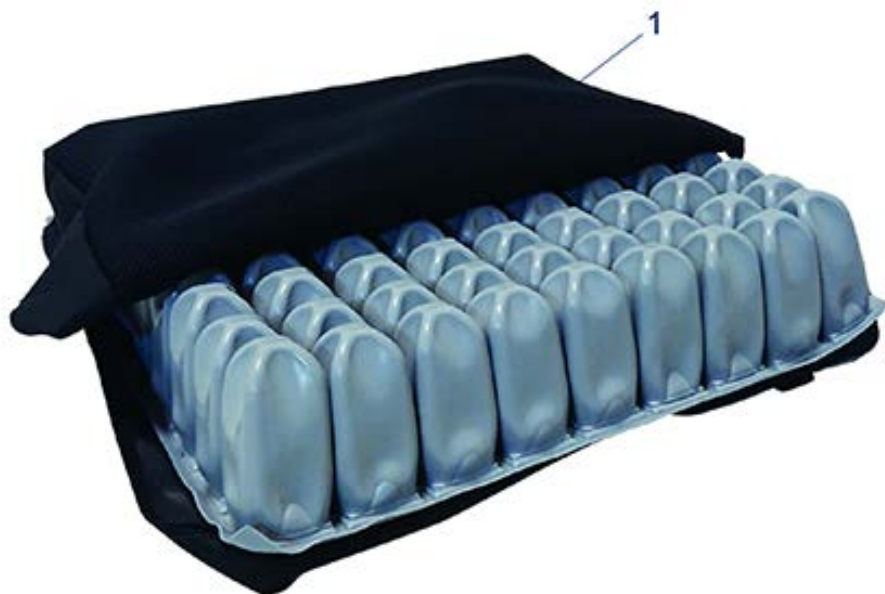

Seat cushion

Description
D-Q-SiT Air 6
D-Q-SiT Air 10
D-Q-SiT Duo
D-Q-SiT Gel

Item no.	Article no.	Description	Quantity	Price (€)
1	820200311	D-Q-SiT protect 40 x 40 x 6 cm replacement cover for D-Q-SiT Air 6 cm	1	€ 64,20
1	820200321	D-Q-SiT protect 45 x 40 x 6 cm replacement cover for D-Q-SiT Air 6 cm	1	€ 64,20
1	820200331	D-Q-SiT protect 45 x 45 x 6 cm replacement cover for D-Q-SiT Air 6 cm	1	€ 64,20
1	820200341	D-Q-SiT protect 50 x 45 x 6 cm replacement cover for D-Q-SiT Air 6 cm	1	€ 64,20