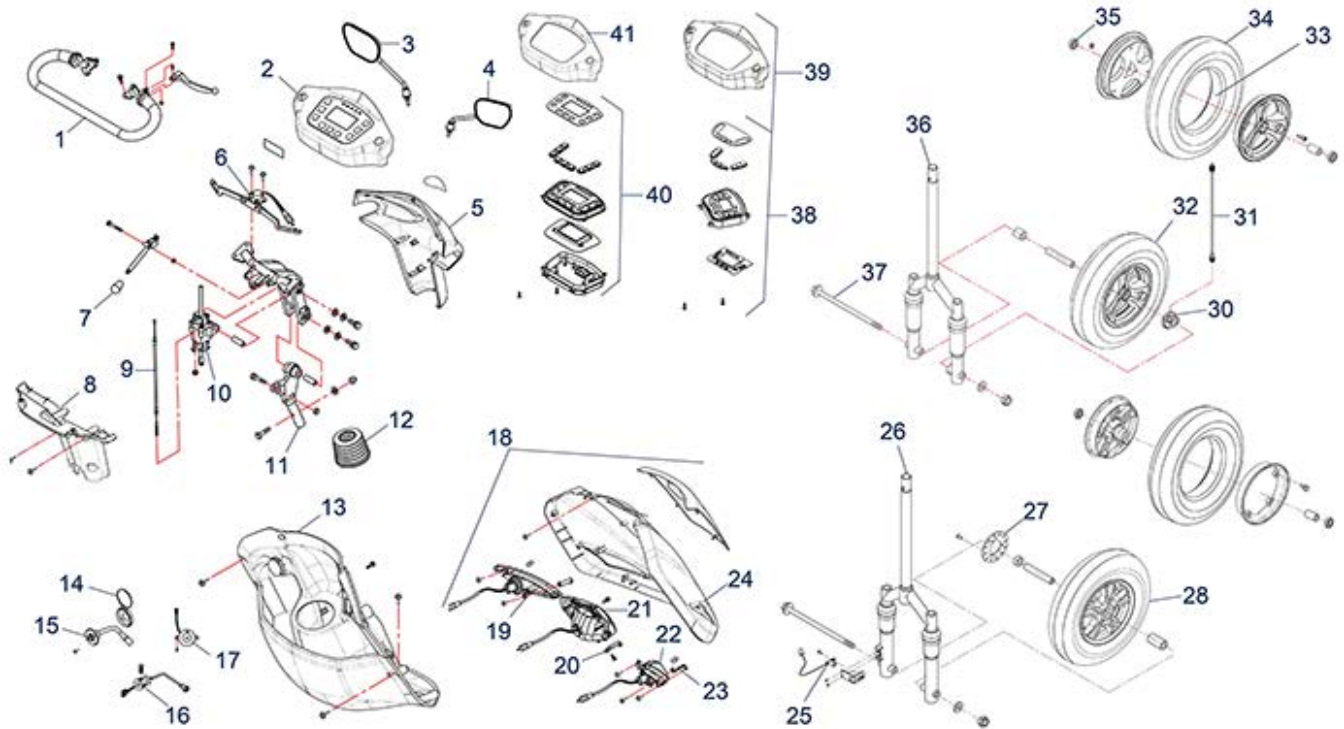

ST6 3-Rad - Tiller Assembly

Item no.	Article no.	Description	Quantity	Price (€)
3	950001201	Rear view mirror, left for ST4D / ST4D-2G / ST5D / ST6 scooter	1	€ 37,50
4	950001202	Rear view mirror, right for ST4D / ST4D-2G / ST5D / ST6 scooter	1	€ 37,50
12	950001204	Dust cover for ST5D/ST5D Plus/ST5D 3-wheel/ST6/ST4D-2G/3-wheel scooter	1	€ 5,10
16	950001211	Ignition switch with 2 keys for ST5D/ST5D Plus/ST5D 3-wheel/ST6 scooter	1	€ 36,40
10	950001272	Locking mechanism for steering adjustment for ST5D/3-wheel up to Bj.2019/ST5D Plus/ST5D 3-wheel/ST4D/ST4D-2G/3-wheel/ST 6 scooter	1	€ 88,50
9	950001273	Steering adjustment cable for ST5D/ST5D Plus/ST5D 3-wheel/ST6 scooter	1	€ 6,10
35	950001277	Front wheel bearing for ST5D/ST5D Plus/ST4D/ST4D-2G/ST6 scooter	1	€ 10,30
7	950001298	Handle for Scooter ST5D 4-wheel/ST5D Plus/ST5D 3-wheel/ST4D/ST4D-2G/3-wheel/ST 6 4-wheel	1	€ 4,30
25	950001373	Metter gear for Scooter ST5D Plus/ST5D 3-wheel/ST6 + ST6	1	€ 55,50