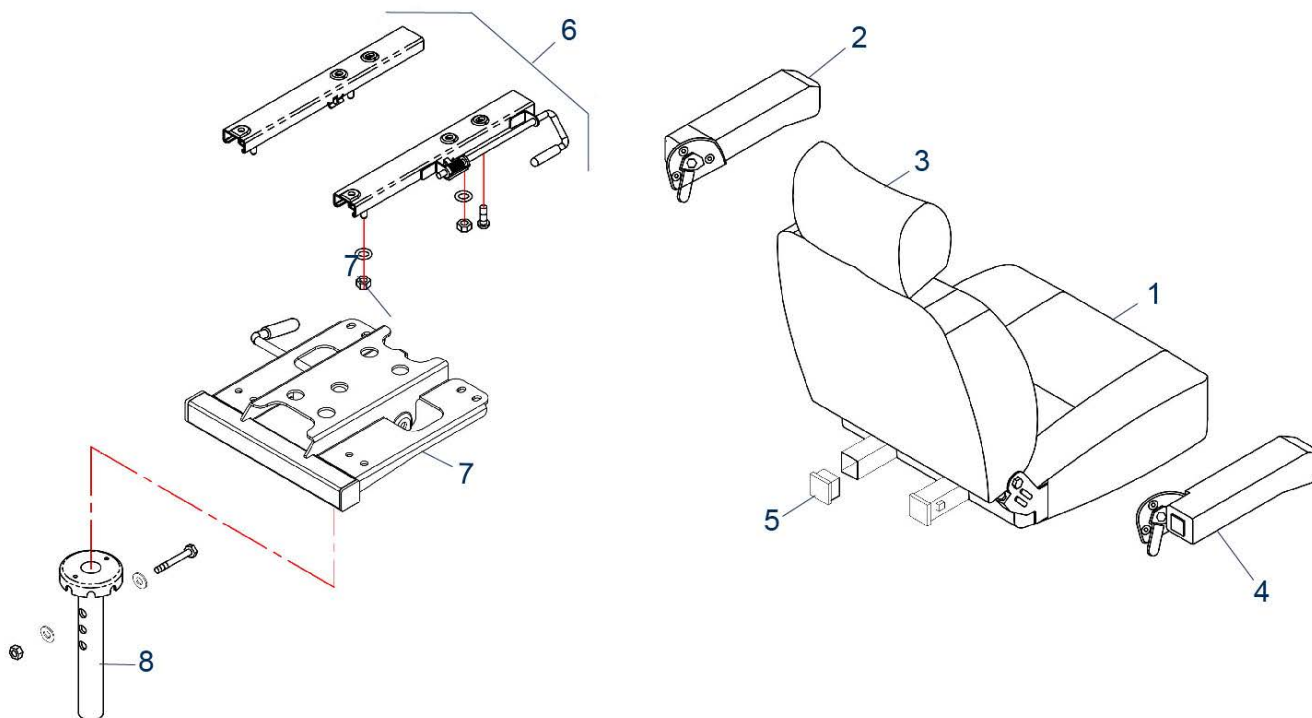

Scooter SPARK III (ST5D 3-wheel) - Seat

Item no.	Article no.	Description	Quantity	Price (€)
8	950001129	Seat receiver for ST3/ST4D/ST4D Plus/ST4D 2G 3-wheel/ST5D 3-wheel scooter	1	€ 44,50
6	950001278	Seat adjustment cpl. for ST5D/3-wheel up to Bj. 2019/ST5D Plus/ST5D 3-wheel/ST4D/ST4D-2G/ST6 scooter	1	€ 42,30
5	950001280	Plugs for seat console for ST5D/3-wheel up to Bj. 2019 /ST5D Plus/ST5D 3-wheel/ST4D/ST4D-2G/3-wheel scooter	1	€ 2,60
1	950001344	Seat for Scooter ST5D Plus/ST5D 3-wheel (without base and seat adjustment)	1	€ 654,70
7	950001571	Seat bracket ass'y for Scooter ST5D 3-wheel	1	€ 186,20
4	950001572	Handrail bracket comp. right for Scooter ST5D 3-wheel	1	€ 103,30
2	950001573	Handrail bracket comp. left for Scooter ST5D 3-wheel	1	€ 103,30
3	950001589	Seat headrest for Scooter ST5D 3-wheel	1	€ 77,10