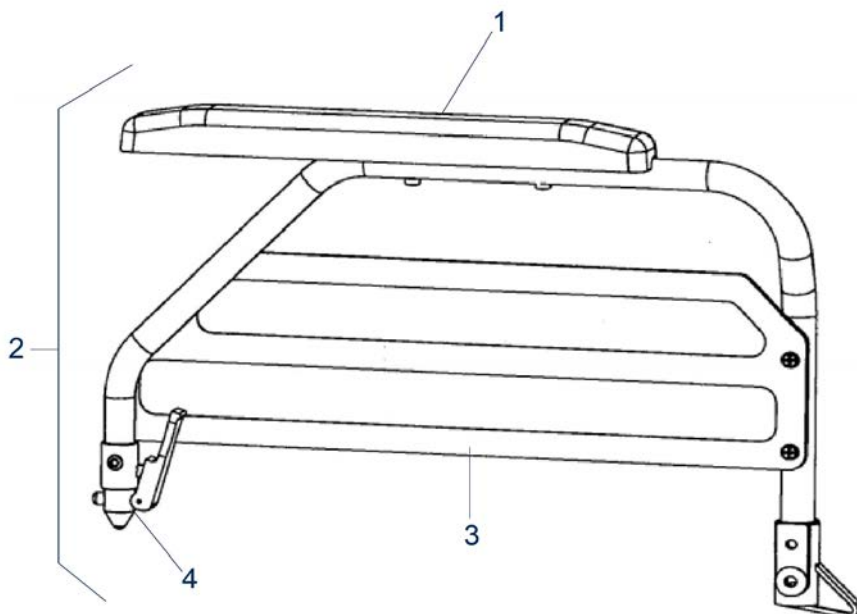

Litec 2G - Rear Wheel / Rear Wheel w. Drum Brake

Litec 2G - Footrest

Litec 2G - X-Brace

Litec 2G - Caster

Litec 2G - Frame

Litec 2G - Backrest / Seat

Item no.	Article no.	Description	Quantity	Price (€)
2	900700707	Right armrest, complete with armpad for Litec 2G lightweight wheelchair	1	€ 72,30
2	900700708	Left armrest, complete with armpad for Litec 2G lightweight wheelchair	1	€ 72,30
1	900700709	Armpad, left with screws for Litec 2G lightweight wheelchair	1	€ 16,20
1	900700710	Armpad, right with screws for Litec 2G lightweight wheelchair	1	€ 16,20
3	900700761	Side panel left for Lightweight Wheelchair Litec 2G / Litec 2G PLUS	1	€ 15,40
3	900700762	Side panel right for Lightweight Wheelchair Litec 2G / Litec 2G PLUS	1	€ 15,40
4	900700784	Armrest lock ass'y left for Wheelchair Litec 2G	1	€ 18,00
4	900700785	Armrest lock ass'y right for Wheelchair Litec 2G	1	€ 18,00