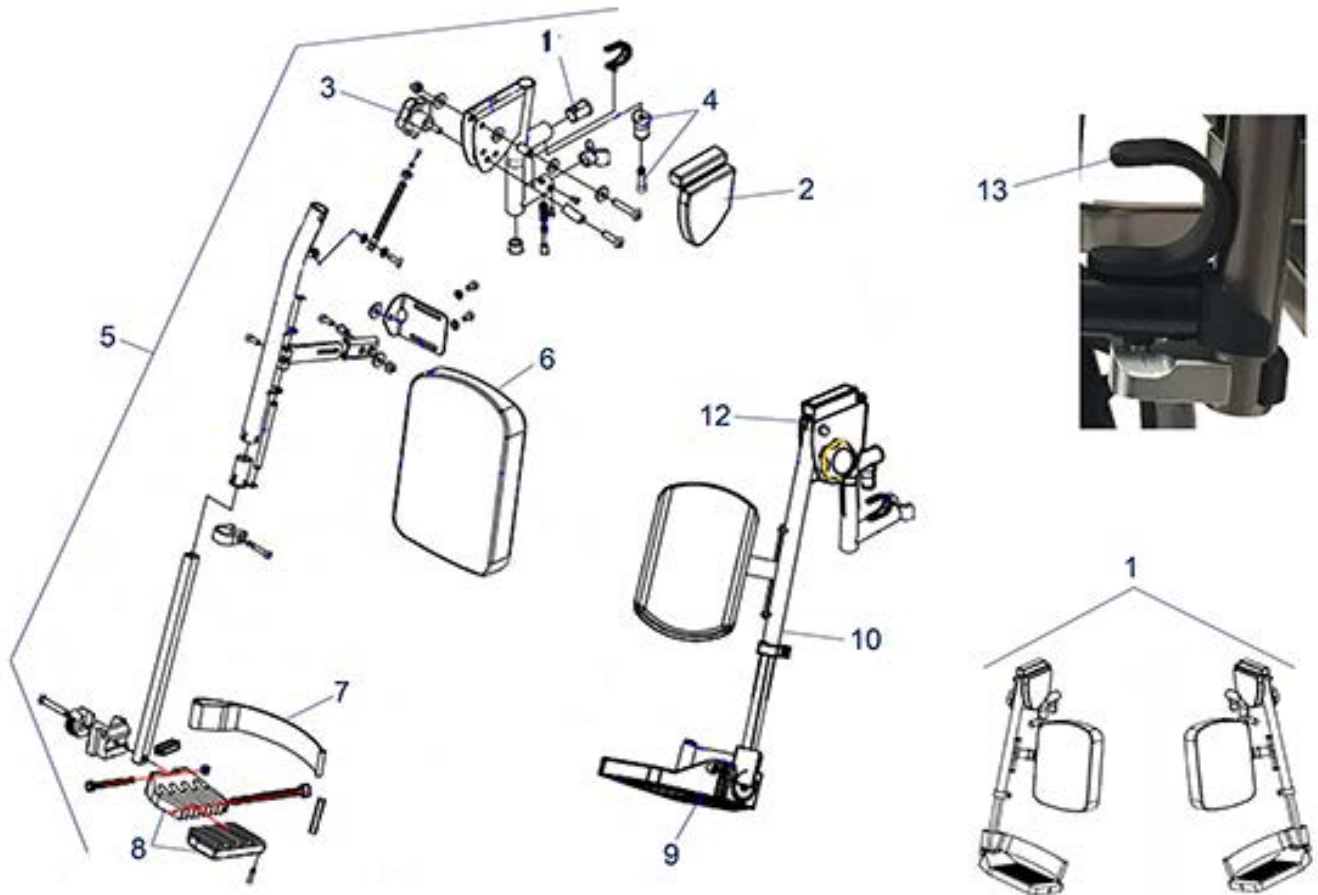

Item no.	Article no.	Description	Quantity	Price (€)
10	900900928	Elevating and lockable legrests, left for Multitec wheelchair	1	€ 155,60
5	900900929	Elevating and lockable legrests, right for Multitec wheelchair	1	€ 155,60
1	900900930	Elevating and lockable legrests (pair) for Multitec wheelchair	1	€ 311,10
7	900900948	Heel loop with fixing screw for Multitec wheelchair with telescopic footplate	1	€ 9,50
13	900900952	Pull up catch for Wheelchair Multitec	1	€ 19,30
8	900900955	Foot plate, right for wheelchair Multitec	1	€ 60,20
9	900900956	Foot plate, left for wheelchair Multitec	1	€ 60,20
6	900900957	Calf pad (right/left) for wheelchair Multitec	1	€ 64,20
3	900900958	Star grip screw footrest for wheelchair Multitec	1	€ 7,30
2	900900959	Knee pad, right for wheelchair Multitec	1	€ 48,20