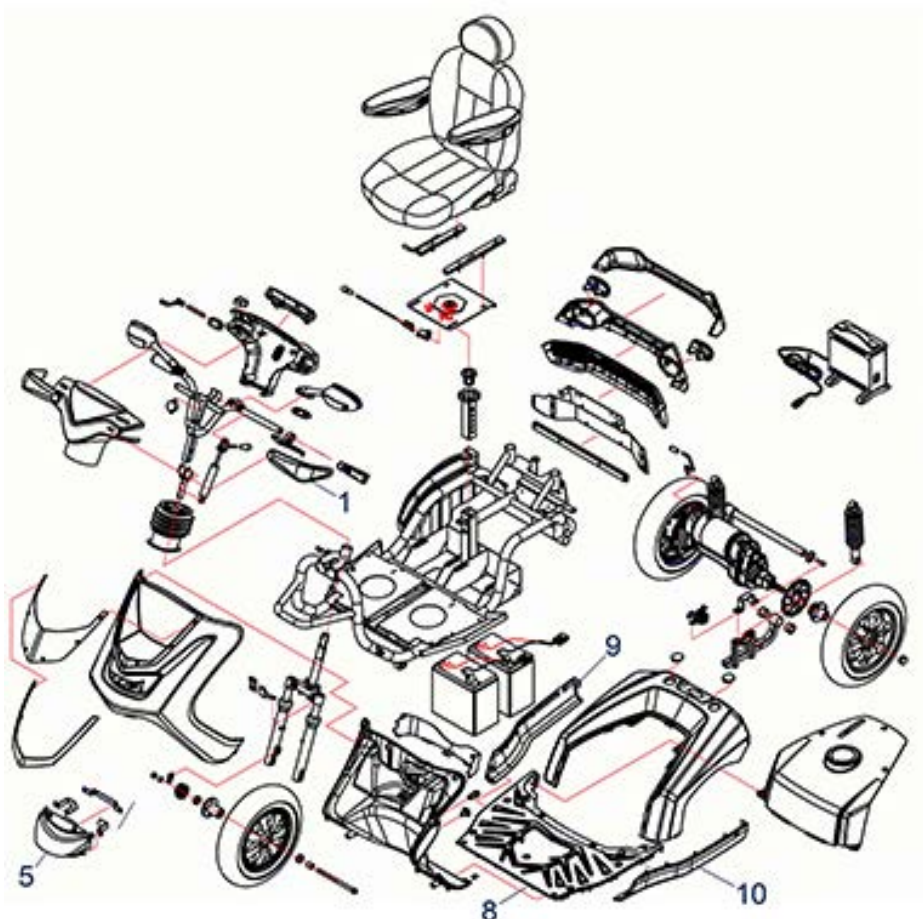

Item no.	Article no.	Description	Quantity	Price (€)
1	950000308	Handle cap for left/right for Royale 3 & 4 wheel scooter	1	€ 36,80
5	950000322	Centre headlight for Royale 3 & 4 wheel scooter	1	€ 117,00
o. Abb.	950000371	200A S-Drive control unit for Royale scooter (3-wheel + 4-wheel)	1	€ 616,30
o. Abb.	950500268	Cable harness for Royale from SN 5H1506 (3-wheel + 4-wheel)	1	€ 256,90
o. Abb.	950500272	Cable harness for Royale up to SN 5H1506 (3-wheel + 4-wheel)	1	€ 256,90
8	950500273	Base plate for Scooter Royale 3-wheel	1	€ 178,60
9	950500274	Right side cover for Royale 3-wheel scooter	1	€ 71,50
10	950500275	Left side cover for Royale 3-wheel scooter	1	€ 71,50