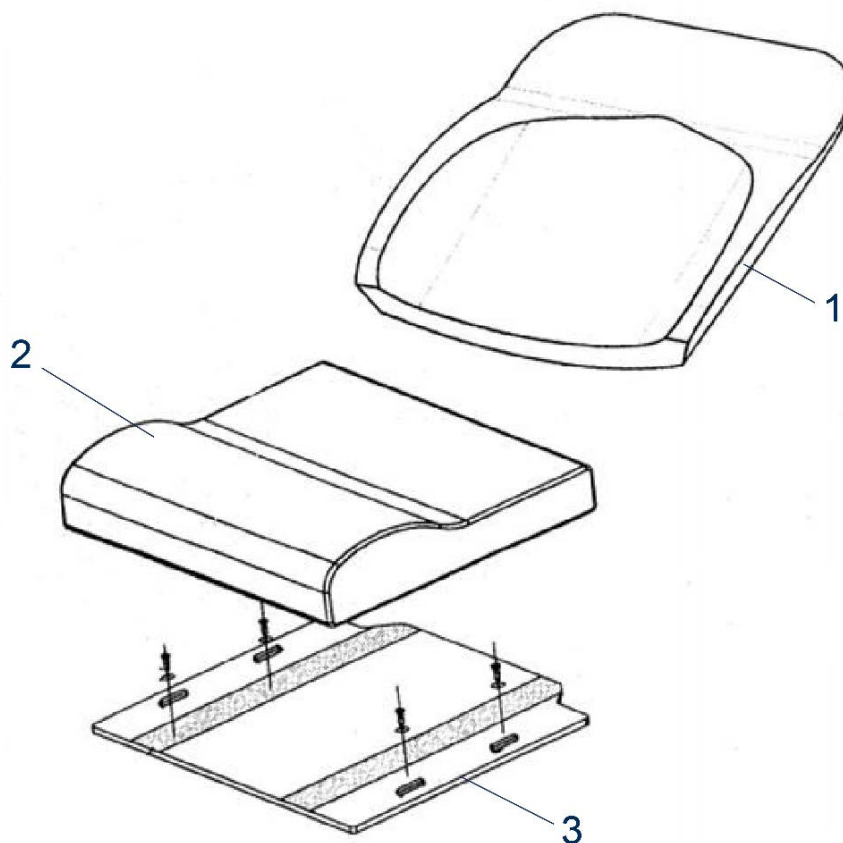

Item no.	Article no.	Description	Quantity	Price (€)
1	900900916	Backrest upholstery for Multitec SW 39 wheelchair	1	€ 207,20
1	900900917	Backrest upholstery for Multitec SW 44 wheelchair	1	€ 207,20
1	900900918	Backrest upholstery for Multitec SW 49 wheelchair	1	€ 207,20
2	900900919	Seat upholstery for Multitec SW 39 wheelchair	1	€ 181,50
2	900900920	Seat upholstery for Multitec SW 44 wheelchair	1	€ 181,50
2	900900921	Seat upholstery for Multitec SW 49 wheelchair	1	€ 181,50
3	900900922	Seat plate SW 39 cm for Multitec wheelchair	1	€ 77,80
3	900900923	Seat plate SW 44 cm for Multitec wheelchair	1	€ 77,80
3	900900924	Seat plate SW 49 cm for Multitec wheelchair	1	€ 77,80