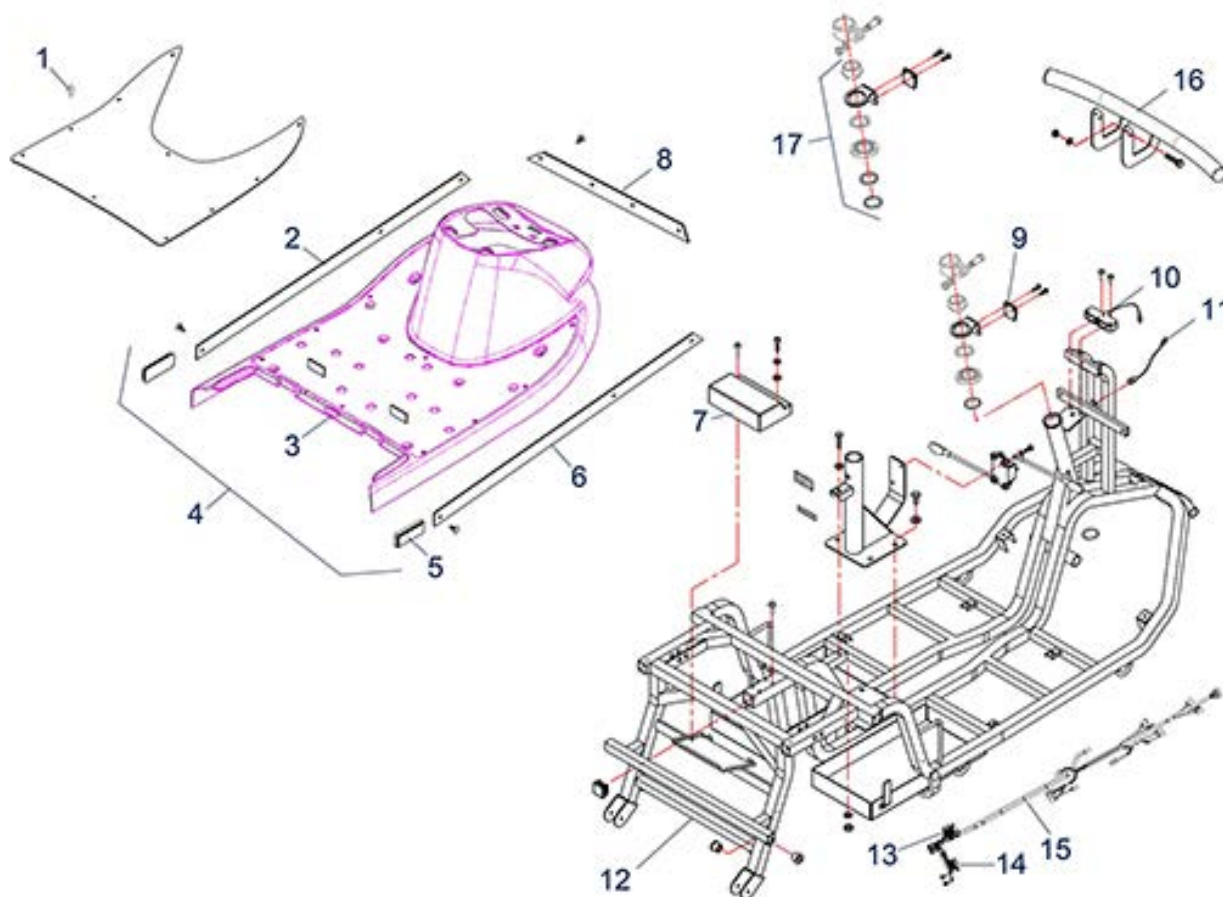

ST6 3-Rad - Front Shroud / Frame

Item no.	Article no.	Description	Quantity	Price (€)
5	950000193	reflector rectangular, yellow for Scooters	1	€ 11,70
1	950001218	Clip for foot mat for ST4D / ST5D / ST5D 3-wheel up to Bj. 2019 / ST6 scooter		€ 2,60
13	950001231	10A fuse for Scooter ST5D/ST5D 3-wheel/ST6	1	€ 2,70
10	950001281	Switch for turning speed reduction (semicircular button) for ST5D / ST4D / ST6 scooter	1	€ 66,60
10	950001288	Switch for turning speed reduction (mushroom button) for ST5D / ST4D / ST6 scooter	1	€ 66,60
9	950001289	Trigger limit switch for Scooter ST5D / ST6	1	€ 7,20
10	950001306	Limit switch holder box ass'y (gyro) for Scooter ST5D/ST5D 3-wheel/ST4D/ST4D 2G 3-wheel/ST6 as from SN 4C1809	1	€ 43,90
10	950001376	Limit switch holder box ass'y (gyro) for Scooter ST4D (as from SN: 4C2208ST4D4001)/5T5D (as from	1	€ 55,89