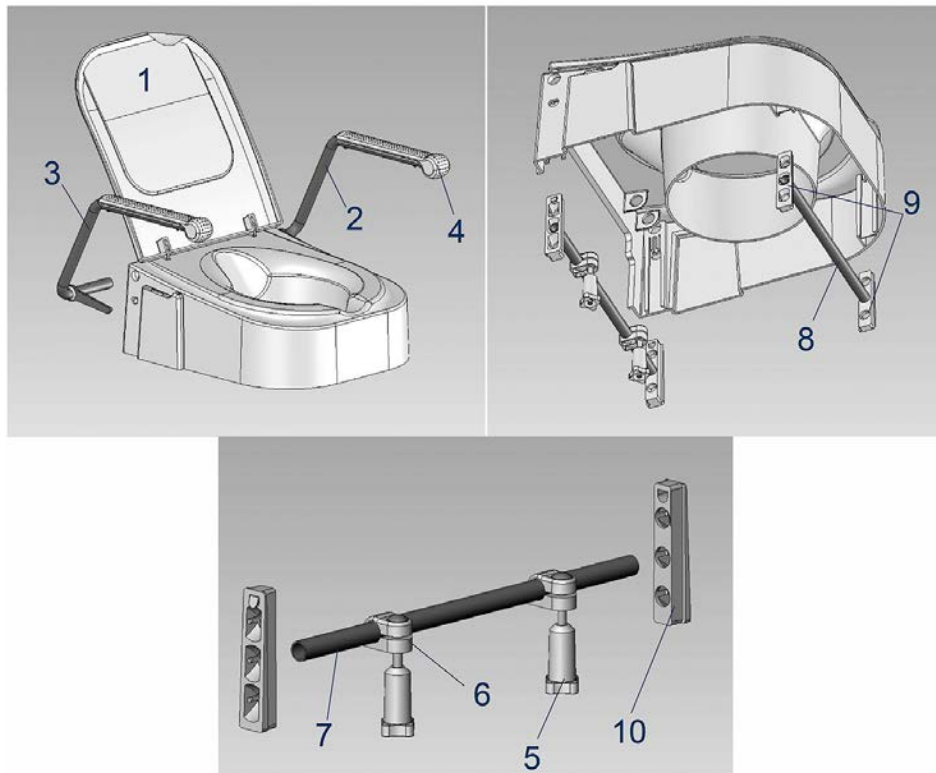

Toilet

Description
Raised Toilet Seats
Toilet Frames
Commodes
Wheeled Commodes

Raised Toilet Seats

Description
Ticco 2G
TSE 150
TSE 120
TSE 100 S (Abgekündigt / Discontinued)

Item no.	Article no.	Description	Quantity	Price (€)
1	523000001	Grey fixing for TICCO toilet seat raiser (pair)	1	€ 12,30