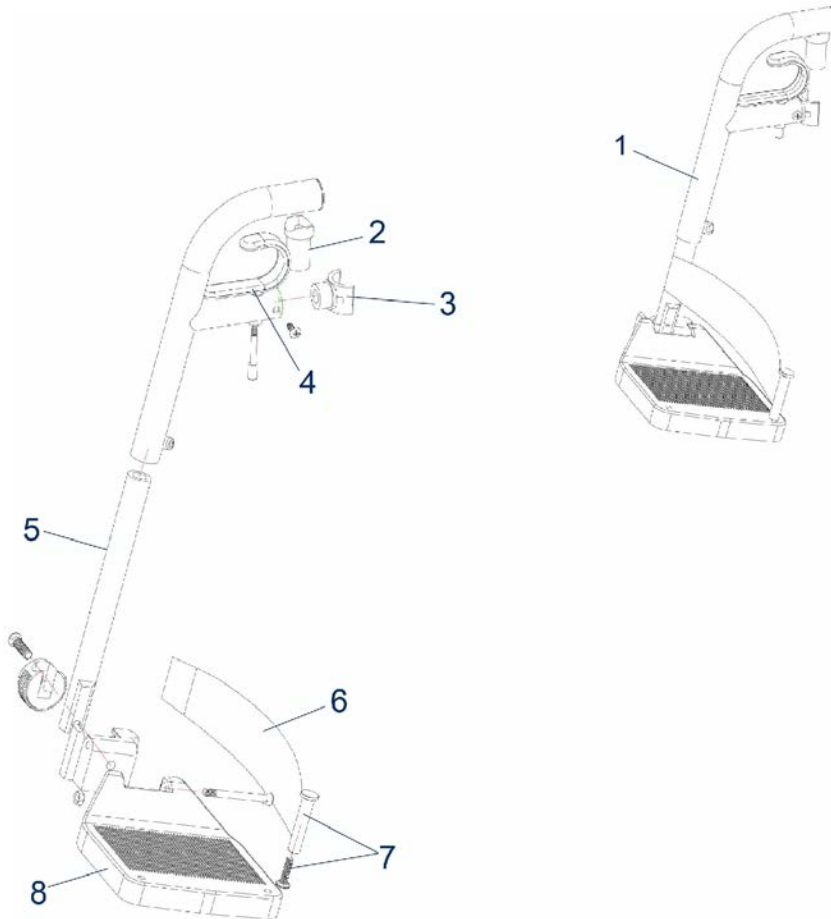

Rotec / Rotec XL - Footrest

Item no.	Article no.	Description	Quantity	Price (€)
1	900100747	Footrest, complete, left + right for Rotec 38 cm wheelchair	1	€ 103,90
1	900100748	Footrest, complete, left + right for Rotec 41-43 cm wheelchair	1	€ 103,90
1	900100749	Footrest, complete, left + right for Rotec 45-50 cm wheelchair	1	€ 103,90
5	900100750	Adjustment tube for Rotec wheelchair	1	€ 19,10
8	900100751	Footplate for Rotec/Freetec 38 cm wheelchair	1	€ 30,30
8	900100752	Footplate for Rotec/Freetec 41-43 cm wheelchair	1	€ 30,30
8	900100753	Footplate for Rotec/Freetec 45-50 cm wheelchair	1	€ 30,30
2	900100754	Footrest locating blocks for Rotec/Freetec/Litec 2G/Litec 2G PLUS wheelchair	1	€ 13,10
4	900100756	Release lever for Rotec / Rotec XL wheelchair	1	€ 10,70
6	900100757	Heel loop for Rotec/Freetec wheelchair	1	€ 9,00