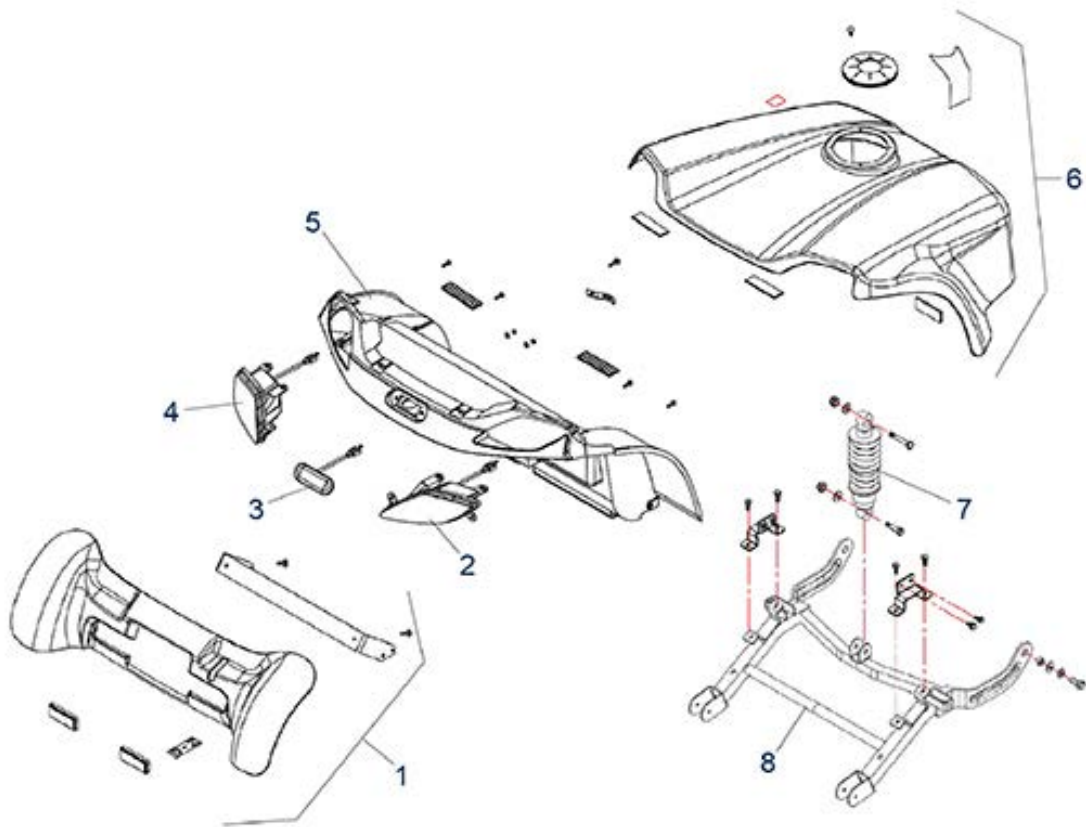

Blaze (ST5D Plus) - Rear Shroud / Frame

Item no.	Article no.	Description	Quantity	Price (€)
1	950001236	Motor shroud for ST5D/ST5D Plus scooter	1	€ 56,10
5	950001238	Cover for rear bumper for ST5D/ST5D Plus scooter	1	€ 57,20
3	950001241	Brake light for ST5D/ST5D Plus/ST4D 2G 3-wheel scooter	1	€ 43,70
6	950001338	Rear shroud comp. anthracite for Scooter ST5D Plus	1	€ 248,20
6	950001339	Rear shroud comp. red for Scooter ST5D Plus	1	€ 248,20
8	950001340	Bracket, suspension for Scooter ST5D Plus	1	€ 118,60
7	950001341	Cushion comp. rear for Scooter ST5D Plus	1	€ 199,10
2	950001342	Rear turn signal right for Scooter ST5D Plus	1	€ 112,80
4	950001343	Rear turn signal left for Scooter ST5D Plus	1	€ 112,80
6	950001364	Rear shroud comp. blue for Scooter ST5D Plus	1	€ 248,20