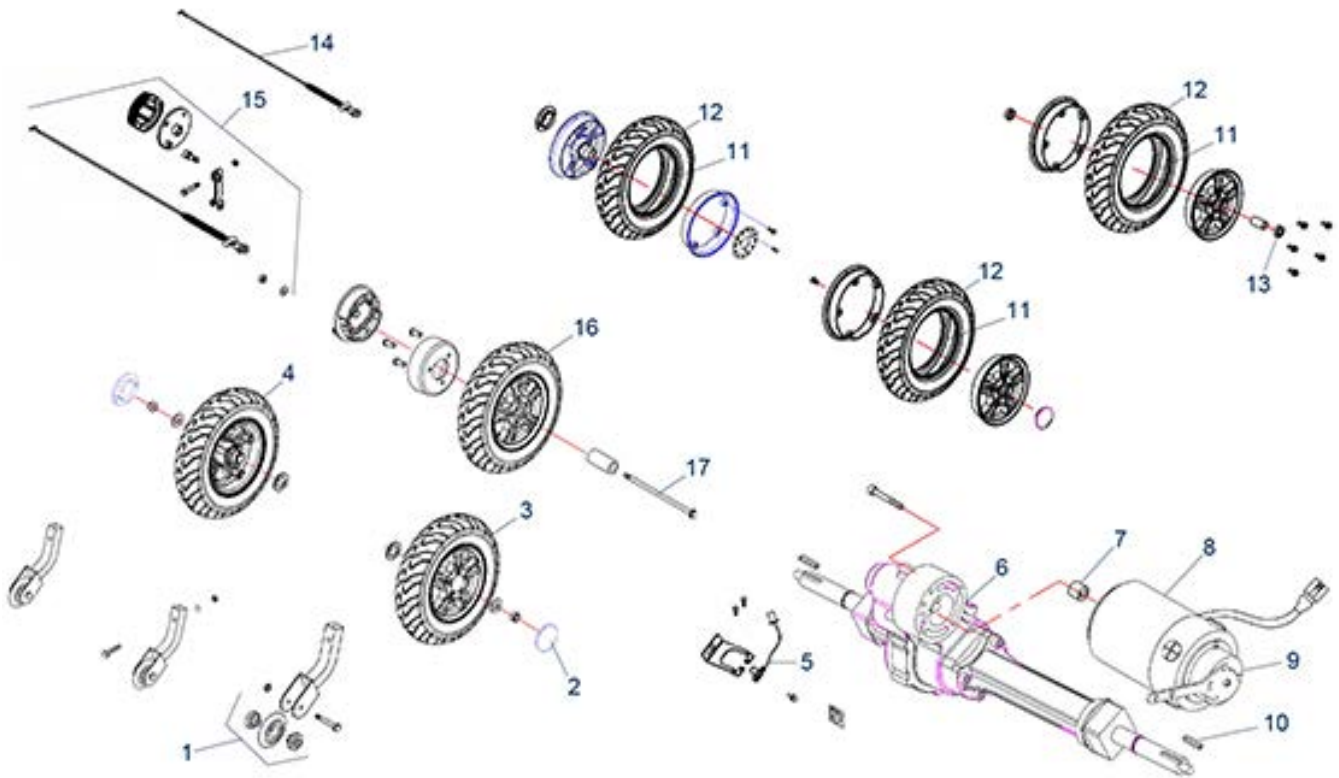

Item no.	Article no.	Description	Quantity	Price (€)
7	950001262	Coupler for transmission/motor for ST5D/ST5D Plus/ST5D 3-wheel/ST4D/ST4D-2G/ST6 scooter	1	€ 7,50
1	950001265	Anti-tip wheel cpl. for ST5D/ST5D Plus/ST5D 3-wheel/ST6/ST4D-2G 3-wheel scooter	1	€ 7,90
12	950001355	Tire front/rear wheel for Scooter ST5D Plus/ST5D 3-wheel	1	€ 88,60
11	950001356	Tube front/rear tire for Scooter ST5D Plus/ST5D 3-wheel	1	€ 26,00
5	950001373	Metter gear for Scooter ST5D Plus/ST5D 3-wheel/ST6 + ST6 3-Rad from SN: 4C2304ST6D	1	€ 55,50
17	950001531	Front wheel axle for ST5D 3-wheel up to Bj. 2019/ST5D 3-wheel/ST4D 2G 3-wheel scooter	1	€ 26,80
15	950001532	Front brake for ST5D 3-wheel up to Bj. 2019/ST5D 3-wheel scooter	1	€ 96,00
13	950001534	Front wheel bearing for ST5D 3-wheel up to Bj. 2019/ST5D 3-wheel/ST4D 2G 3-wheel scooter	1	€ 10,30
8	950001552	Motor assembly for Scooter ST5D 3-wheel	1	€ 1.346,70
6	950001553	Differential comp. for Scooter ST5D	1	€ 814,50