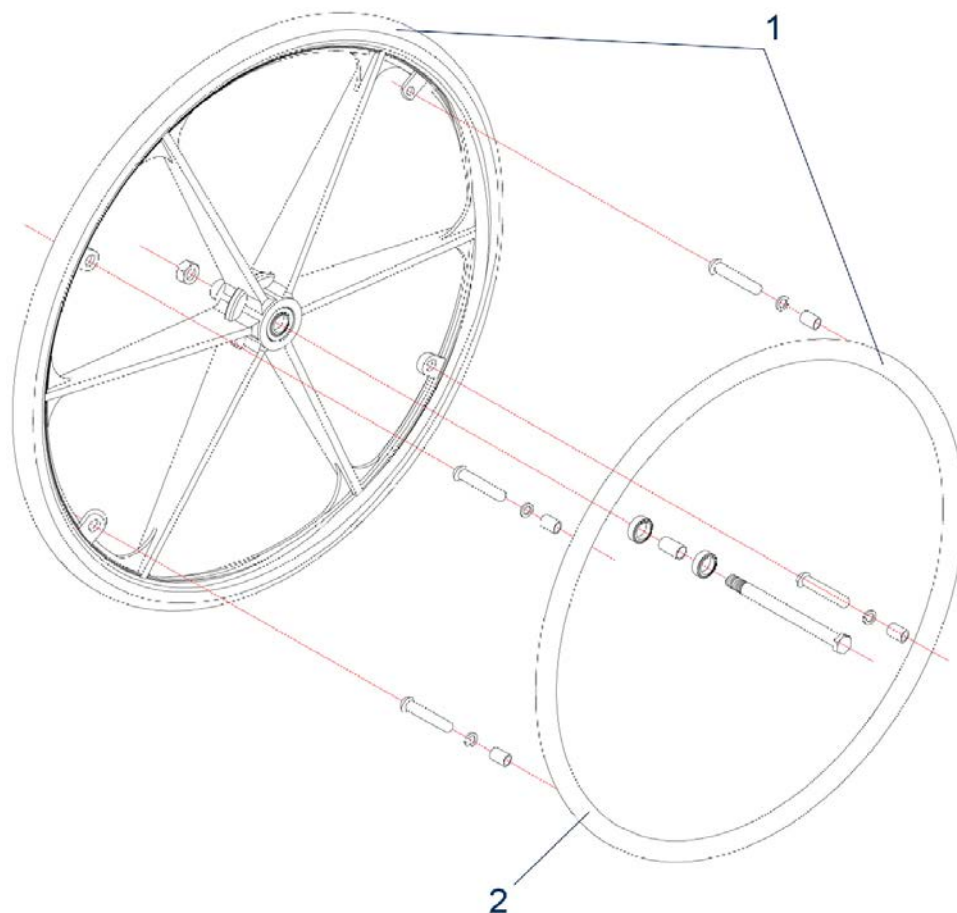

Sentra XXL - Disc Brake

Sentra XXL - Seat and Backrest

Item no.	Article no.	Description	Quantity	Price (€)
1	STDS2A5333	Armpad for Sentra XXL wheelchair	1	€ 19,40

Item no.	Article no.	Description	Quantity	Price (€)
2	STDS4011	Rubber cover for parking brake for Sentra XXL wheelchair	1	€ 7,20
1	STDS4032L	Parking brake, complete left for Sentra XXL wheelchair	1	€ 107,30
1	STDS4032R	Parking brake, complete right for Sentra XXL wheelchair	1	€ 107,30