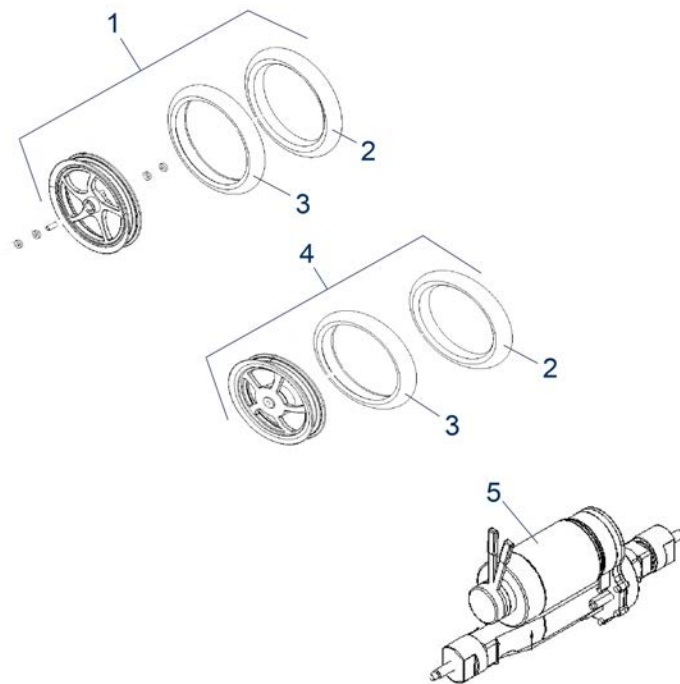

Item no.	Article no.	Description	Quantity	Price (€)
5	950000620	Motor/transmission unit for Sportrider scooter	1	€ 1.706,90
5	950000620-N L	Motor/transmission unit NL for Sportrider scooter	1	€ 1.706,90
4	950000621	Rear wheel, complete for Sportrider scooter	1	€ 327,20
2	950000622	Front/rear tyres 2.75-14 for Sportrider scooter	1	€ 90,70
3	950000623	Front/rear tubing 2.75-14 for Sportrider scooter	1	€ 33,30
1	950000629	Front wheel, complete for Sportrider scooter	1	€ 304,90
o.Abb.	950000645	Motor brush kit for Sportrider/Cobra scooter	1	€ 25,00