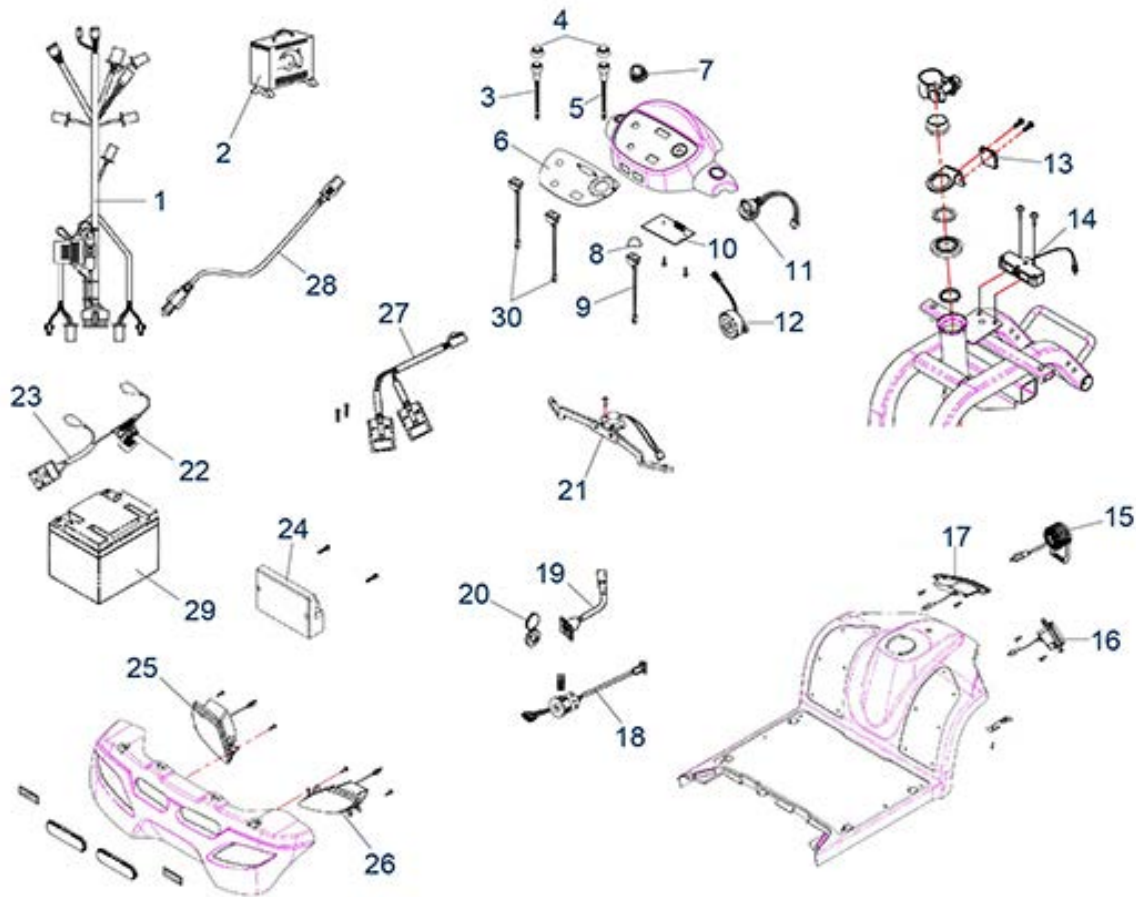

Item no.	Article no.	Description	Quantity	Price (€)
29	950000025	12 V - 50 Ah battery for power scooters (Pair only)	1	€ 222,10
19	950001212	Charging socket for ST5D/ST5D Plus/ST5D 3-wheel/ST4D scooter	1	€ 13,40
16	950001225	Front right indicator for ST5D/ST4D scooter	1	€ 96,90
17	950001226	Front left indicator for ST5D/ST4D scooter	1	€ 96,90
22	950001233	70A fuse for Scooter ST5D/ST5D Plus/ST5D 3-wheel/ST4D	1	€ 13,00
7	950001275	Button for speed controller for ST5D/ST4D/ST4D-2G/3-wheel scooter	1	€ 8,00
14	950001281	Switch for turning speed reduction (semicircular button) for ST5D / ST4D / ST6 scooter	1	€ 66,60
14	950001288	Switch for turning speed reduction (mushroom button) for ST5D / ST4D / ST6 scooter	1	€ 66,60
13	950001290	Trigger limit switch for Scooter ST4D	1	€ 7,20