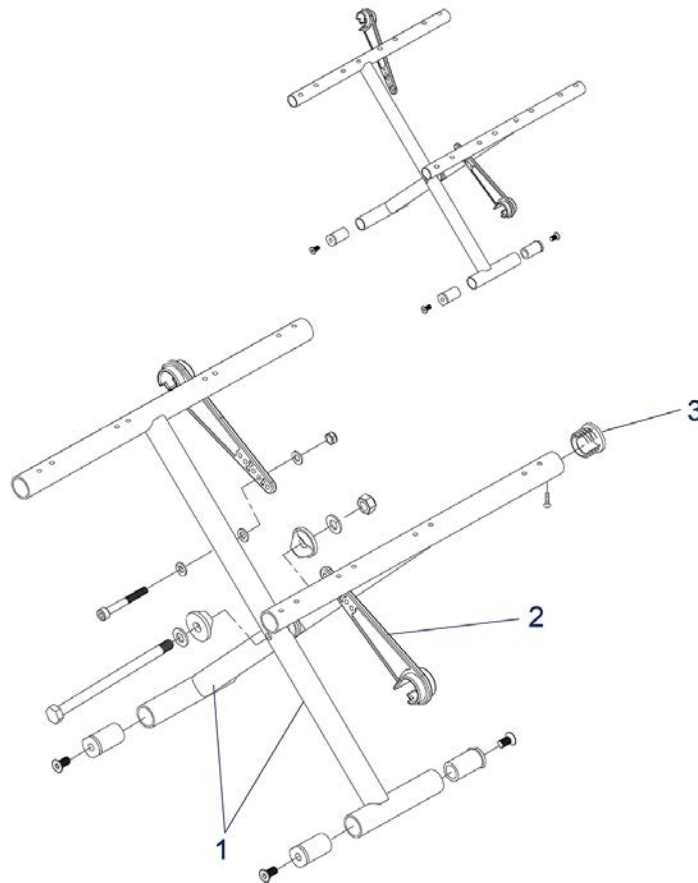

Item no.	Article no.	Description	Quantity	Price (€)
2	900700623	Retaining lever for cross brace for Litec wheelchair	1	€ 15,10
1	900700639	Cross brace SW 39 for Litec wheelchair	1	€ 72,30
1	900700641	Cross brace SW 45 for Litec wheelchair	1	€ 72,30
1	900700642	Cross brace SW 48 for Litec wheelchair	1	€ 72,30
3	900700645	End cap for cross brace for Litec/Ecotec wheelchair	1	€ 6,00