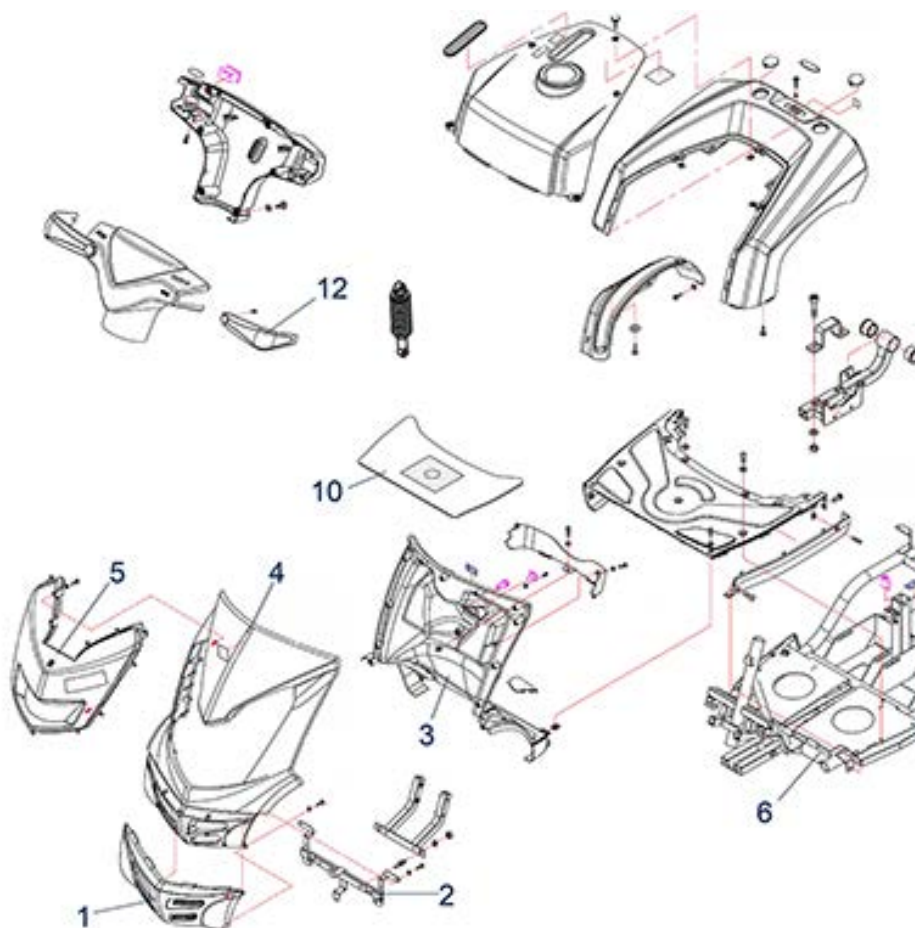

Item no.	Article no.	Description	Quantity	Price (€)
12	950000308	Handle cap for left/right for Royale 3 & 4 wheel scooter	1	€ 36,80
5	950000317	Light shroud for Royale scooter	1	€ 128,80
4	950000318	Outer tiller shroud, titanium for Royale scooter	1	€ 248,40
4	950000319	Outer tiller shroud, red for Royale scooter	1	€ 248,40
4	950000320	Outer tiller shroud, white for Royale scooter	1	€ 248,40
1	950000321	Cover for front bumper for Royale scooter	1	€ 103,90
3	950000331	Inner tiller shroud for Royale 4-wheel scooter	1	€ 248,40
6	950000334	Frame for Royale scooter	1	€ 1.176,10
11	950000353	Rear suspension for Royale scooter	1	€ 142,00
2	950000364	Bracket for front bumper for Royale scooter	1	€ 63,10
10	950000370	Foot mat for Royale scooter	1	€ 52,00