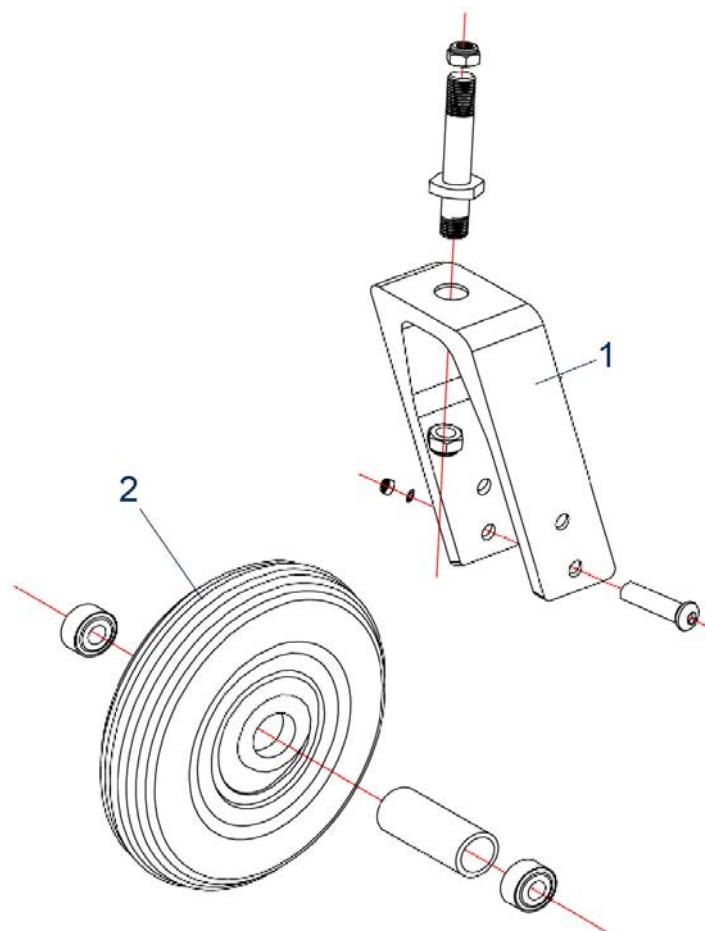

Item no.	Article no.	Description	Quantity	Price (€)
1	900350110	Front fork, left for Sentra XXL wheelchair	1	€ 83,30
1	900350111	Front fork, right for Sentra XXL wheelchair	1	€ 83,30
2	STDS2A5320	Front wheel for Sentra XXL wheelchair	1	€ 150,80
o.Abb.	STDS804	Oxygen bottle holder for Sentra	1	€ 175,60
o.Abb.	STDS829	Tip assist for Sentras with wheels	1	€ 102,80