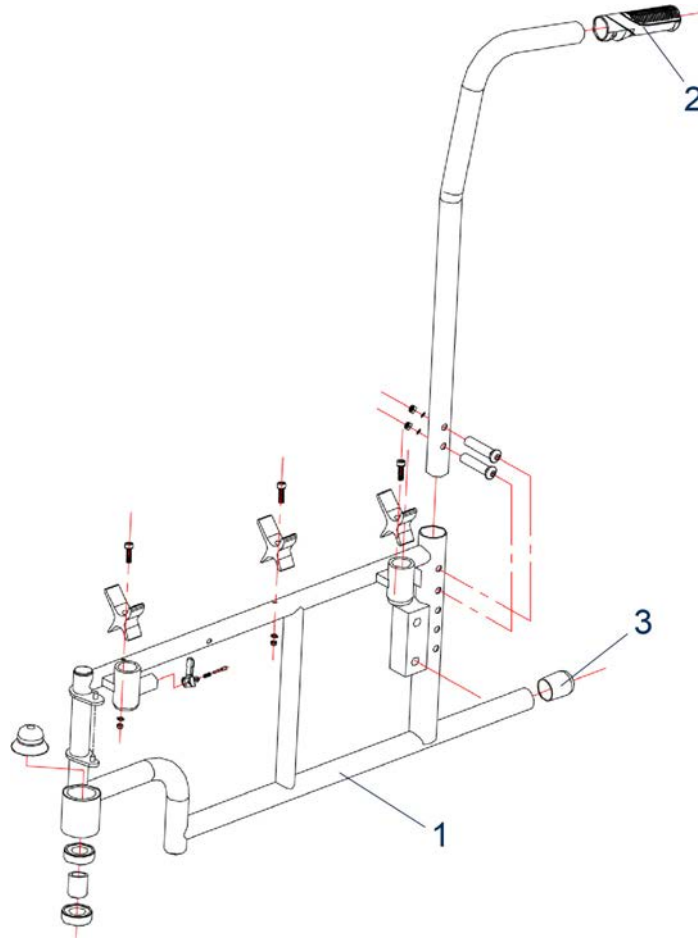

Item no.	Article no.	Description	Quantity	Price (€)
1	STDS2A5328	Scissor bracket, complete for Sentra XXL 71 cm wheelchair	1	€ 216,30
1	STDS2A5330	Scissor bracket, complete for Sentra XXL 76 cm wheelchair	1	€ 216,30