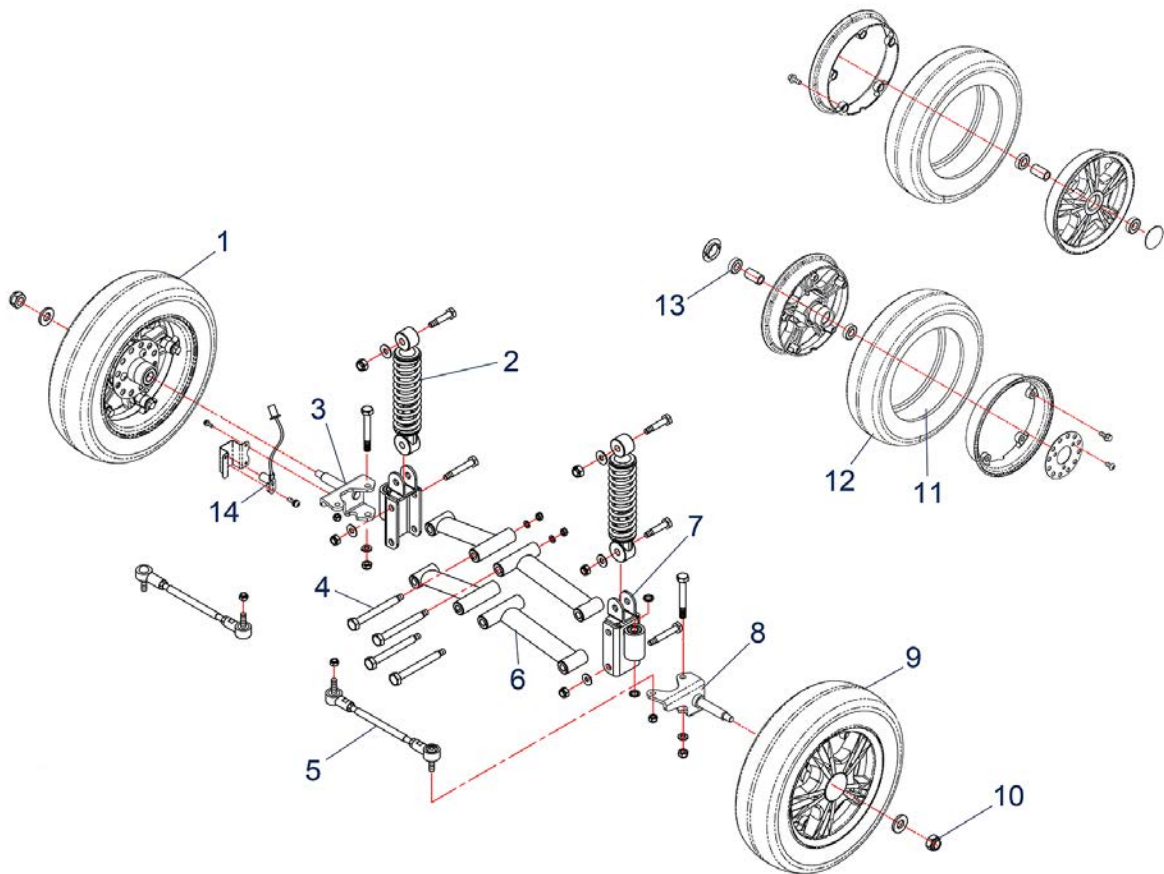

Blaze (ST5D Plus) - Front Wheels and Axle

Item no.	Article no.	Description	Quantity	Price (€)
5	950001256	Track rod for ST5D/ST5D Plus scooter	1	€ 27,30
13	950001277	Front wheel bearing for ST5D/ST5D Plus/ST4D/ST4D-2G/ST6 scooter	1	€ 10,30
9	950001347	Front wheel assembly, right for Scooter ST5D Plus (black, air)	1	€ 380,80
1	950001348	Front wheel assembly, left for Scooter ST5D Plus (black, air)	1	€ 380,80
10	950001349	Wheel nut for Scooter ST5D Plus	1	€ 1,80
6	950001350	Suspension ass'y front wheel for Scooter ST5D Plus	1	€ 169,40
7	950001351	Holder ass'y front wheel for Scooter ST5D Plus	1	€ 100,20
8	950001352	Axle comp. front wheel right for Scooter ST5D Plus	1	€ 32,90
3	950001353	Axle comp. front wheel left for Scooter ST5D Plus	1	€ 33,50
2	950001354	Cushion comp. for Scooter ST5D Plus	1	€ 118,60
12	950001355	Tire front/rear wheel for Scooter	1	€ 88,60