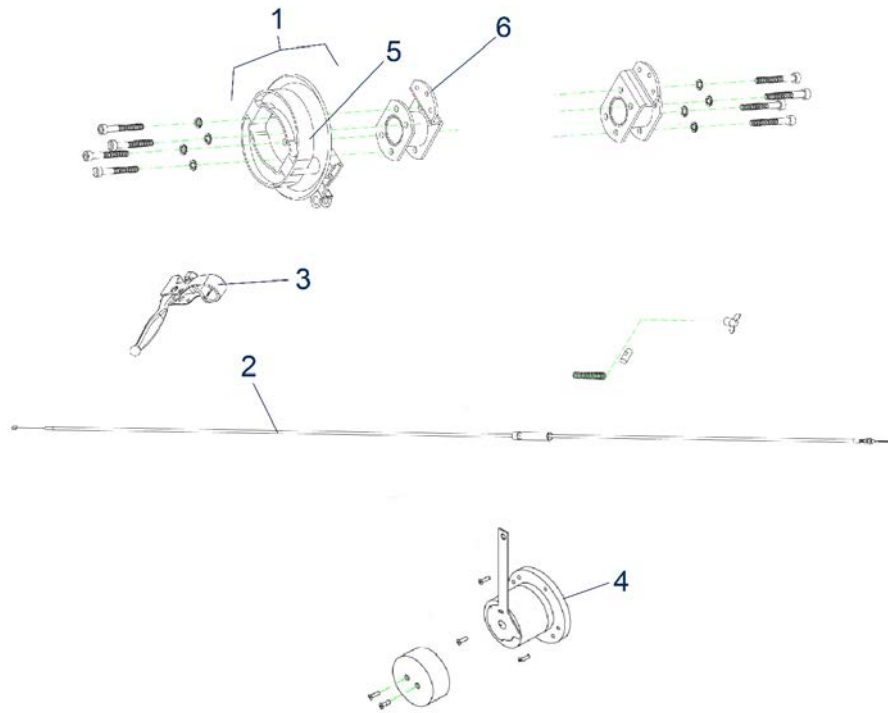

Item no.	Article no.	Description	Quantity	Price (€)
1	950000617	Drumbrake, complete for Sportrider scooter	1	€ 248,40
3	950000653	Brake handle with bracket for Sportrider scooter	1	€ 22,20
2	950000655	Bowden cable for drumbrake for Sportrider scooter	1	€ 45,50
4	950000658	Magnetic brake for Sportrider scooter	1	€ 252,40
o.Abb.	950000668	Circlip for Sportrider scooter	1	€ 54,70
5	950000670	Brake shoe kit for Sportrider scooter	1	€ 132,50
o.Abb.	950000678	Spacer for drumbrake for Sportrider/Santis	1	€ 2,40
6	950000681	Bracket for anchor plate for Sportrider scooter	1	€ 8,00
o.Abb.	950000687	Control bearing for drumbrake for Sportrider scooter	1	€ 22,00
2	950000691	Brake cable for Scooter SportRider as from SN 2W1237SPORT000031	1	€ 45,50