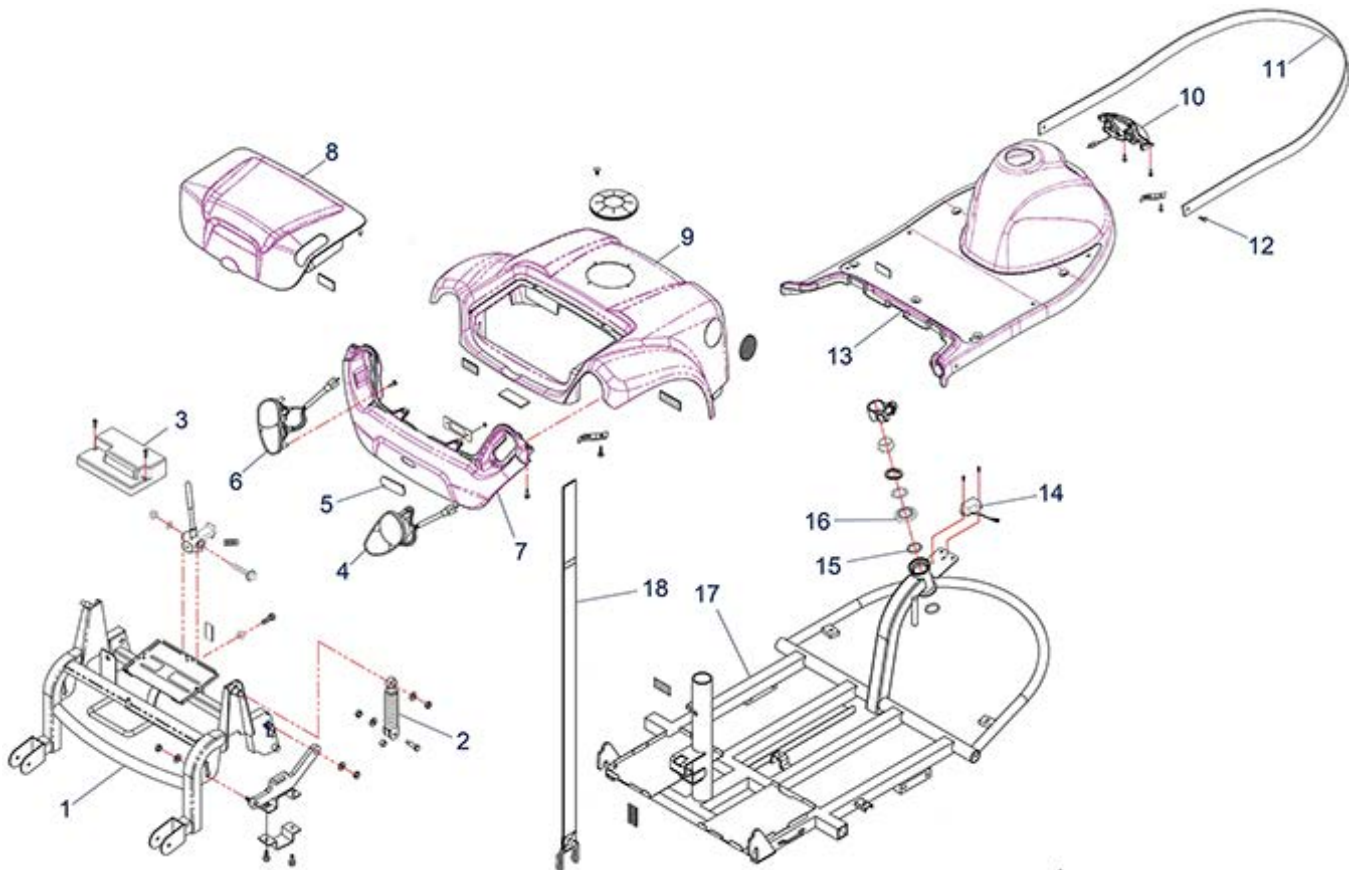

Tourer III (ST4D-2G 3-wheel) - Shroud / Frame

Item no.	Article no.	Description	Price (€)
12	950001229	Clip for foot mat/front moulding for ST5D/ST5D 3-wheel/ST6/ST4D/ST4D-2G 3-wheel scooter	€ 2,60
5	950001241	Brake light for ST5D/ST5D Plus/ST4D 2G 3-wheel scooter	€ 43,70
14	950001306	Limit switch holder box ass'y (gyro) for Scooter ST5D/ST5D 3-wheel/ST4D/ST4D 2G 3-wheel/ST6 as from SN 4C1809	€ 43,90
14	950001376	Limit switch holder box ass'y (gyro) for Scooter ST4D (as from SN: 4C2208ST4D4001)/ST5D (as from SN: 4C1809ST5D4001) / ST6 (as from SN: 4C1809ST6D4001)/ ST6 3-Rad (as from SN: 4C1809ST6D4001)	€ 55,89
18	950001419	Retaining strap for battery for ST4D/ST4D-2G/3-wheel scooter	€ 8,40
15	950001437	Balls set for Scooter ST4D/ST4D-2G/3-Rad/PLUS/ST5D/PLUS/ST5D 3-wheel	€ 5,30
16	950001438	Upper bearing support with knurling for ST4D/ST4D-2G/3-wheel scooter	€ 4,10
17	950001838	Frame comp. front for Scooter ST4D-2G 3-wheel	€ 359,60
13	950001840	Shroud front anthracite Scooter ST4D-2G 3-wheel	€ 176,90
10	950001841	Head lamp comp. for Scooter ST4D-2G 3-wheel	€ 184,50