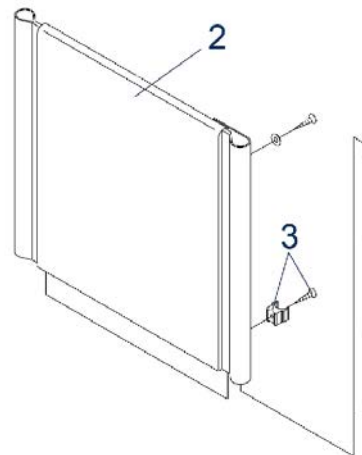

Ecotec - Backrest / Seat

Item no.	Article no.	Description	Quantity	Price (€)
2	900250501	Backrest upholstery, complete SW 45 cm for Ecotec wheelchair	1	€ 68,50
1	900250518	Seat upholstery, complete SW 39 cm for Ecotec wheelchair	1	€ 63,10
1	900250519	Seat upholstery, complete SW 42 cm for Ecotec wheelchair	1	€ 63,10
1	900250520	Seat upholstery, complete SW 45 cm for Ecotec wheelchair		€ 62,40
1	900250521	Seat upholstery, complete SW 48 cm for Ecotec wheelchair	1	€ 62,40
1	900250522	Seat upholstery, complete SW 51 cm for Ecotec wheelchair	1	€ 62,40
2	900250523	Backrest upholstery, complete SW 39 cm for Ecotec wheelchair	1	€ 68,50
2	900250524	Backrest upholstery, complete SW 42 cm for Ecotec wheelchair	1	€ 68,50
2	900250525	Backrest upholstery, complete SW 48 cm for Ecotec wheelchair	1	€ 68,50
2	900250526	Backrest upholstery, complete SW 51 cm for Ecotec wheelchair	1	€ 68,50