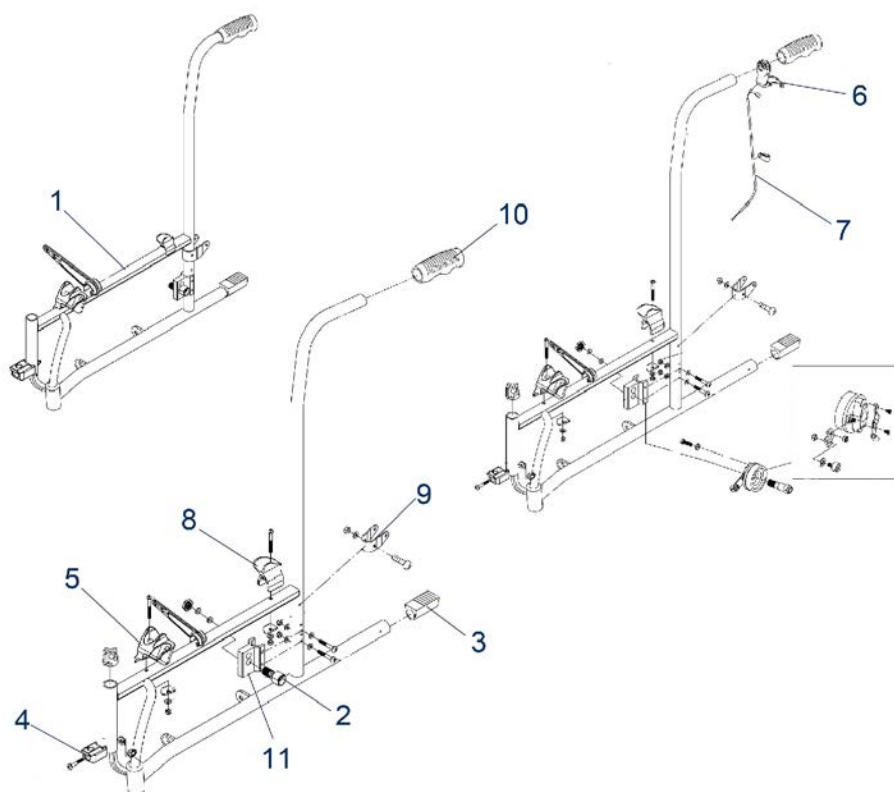

Item no.	Article no.	Description	Quantity	Price (€)
10	900700603	Handgrip for Litec wheelchair	1	€ 8,30
4	900700615	Locking block *Old version* for Litec/Ecotec	1	€ 6,40
6	900700616	Hand brake for assistant for Litec/Ecotec wheelchair	1	€ 11,90
7	900700617	Bowden cable, black for Litec/Ecotec wheelchair	1	€ 3,50
1	900700659	Frame complete. left for Litec wheelchair	1	€ 107,30
1	900700660	Frame complete, right for Litec wheelchair	1	€ 130,40
2	900700661	Wheel receiver for Litec wheelchair	1	€ 19,10
3	900700662	Tip assist for Litec wheelchair	1	€ 4,00
5	900700663	Front armrest receiver, left for Litec/Ecotec wheelchair	1	€ 8,50
5	900700664	Front armrest receiver, right for Litec/Ecotec wheelchair	1	€ 8,50
8	900700665	Rear seat frame support left/right for Litec/Ecotec	1	€ 3,50
9	900700666	Rear armrest fixing for Litec/Ecotec	1	€ 9,10