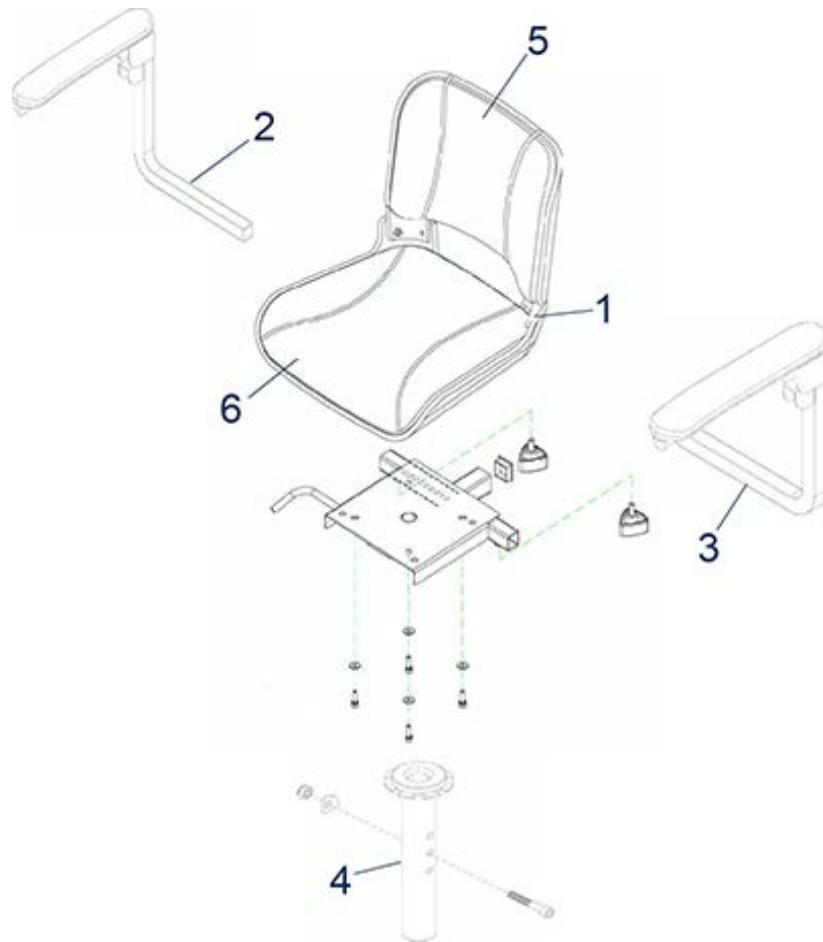

Raven (Scout) - Seat

Item no.	Article no.	Description	Quantity	Price (€)
1	950000421	Seat for Kite, Scout scooter (without base and seat adjustment)	1	€ 282,00
4	950000911	Seat receiver for Scout scooter	1	€ 42,20
3	950000927	Left armrest for Scout scooter	1	€ 55,20
2	950000928	Right armrest for Scout scooter	1	€ 55,20
5	950000937	Backrest cover for Scooter Scout	1	€ 38,00
6	950000938	Seat surface cover for Scooter Scout	1	€ 54,20