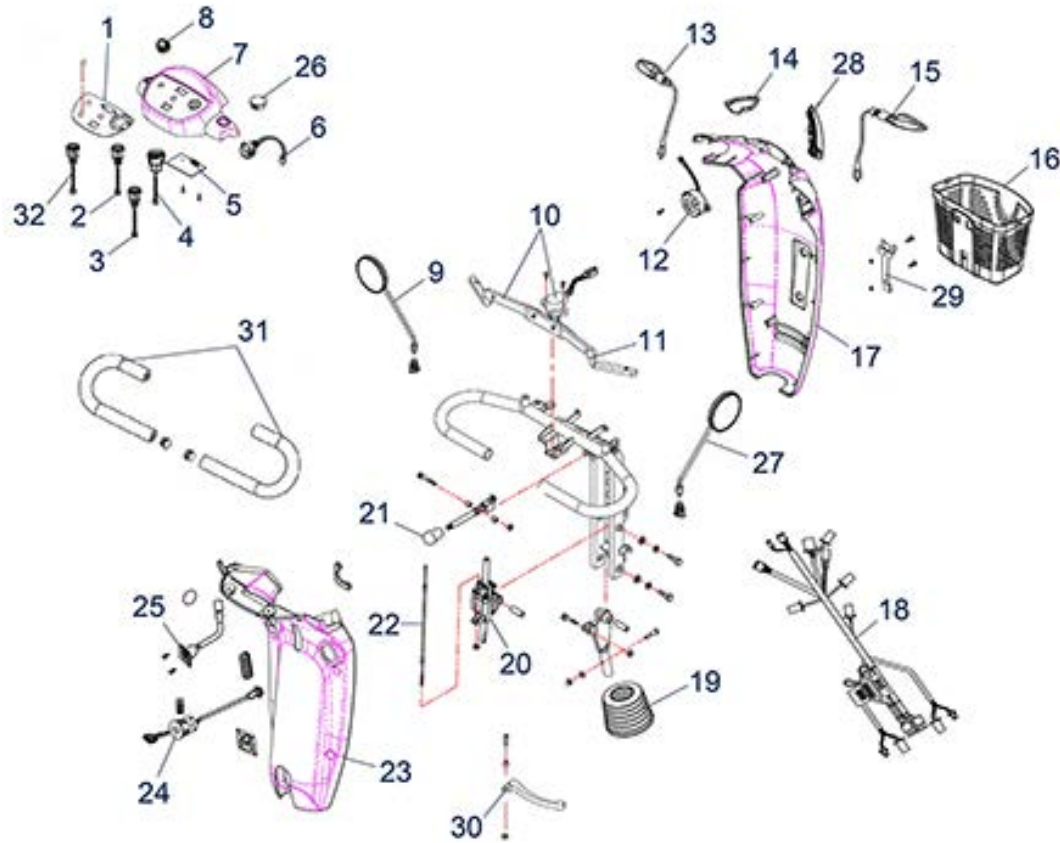

Tourer (ST4D-2G) / Tourer Plus (ST4D Plus-2G) - Electronics / Wire Harness

Tourer (ST4D-2G) / Tourer Plus (ST4D Plus-2G) - Accessories

Tourer (ST4D-2G) / Tourer Plus (ST4D Plus-2G) - Inner Assembly

Item no.	Article no.	Description	Quantity	Price (€)
9	950001201	Rear view mirror, left for ST4D / ST4D-2G / ST5D / ST6 scooter	1	€ 37,50
27	950001202	Rear view mirror, right for ST4D / ST4D-2G / ST5D / ST6 scooter	1	€ 37,50
19	950001204	Dust cover for ST5D/ST5D Plus/ST5D 3-wheel/ST6/ST4D-2G/3-wheel scooter	1	€ 5,10
12	950001206	Horn for ST5D/ST5D Plus/ST5D 3-wheel up to Bj. 2019/ST4D-2G/3-wheel scooter	1	€ 10,30
11	950001214	Wig-wag lever for ST5D/ST5D Plus/ST5D 3-wheel/ST4D/ST4D-2G/3-wheel scooter	1	€ 14,10
20	950001272	Locking mechanism for steering adjustment for ST5D/3-wheel up to Bj.2019/ST5D Plus/ST5D 3-wheel/ST4D/ST4D-2G/3-wheel/ST 6 scooter	1	€ 88,50
8	950001275	Button for speed controller for ST5D/ST4D/ST4D-2G/3-wheel scooter	1	€ 8,00