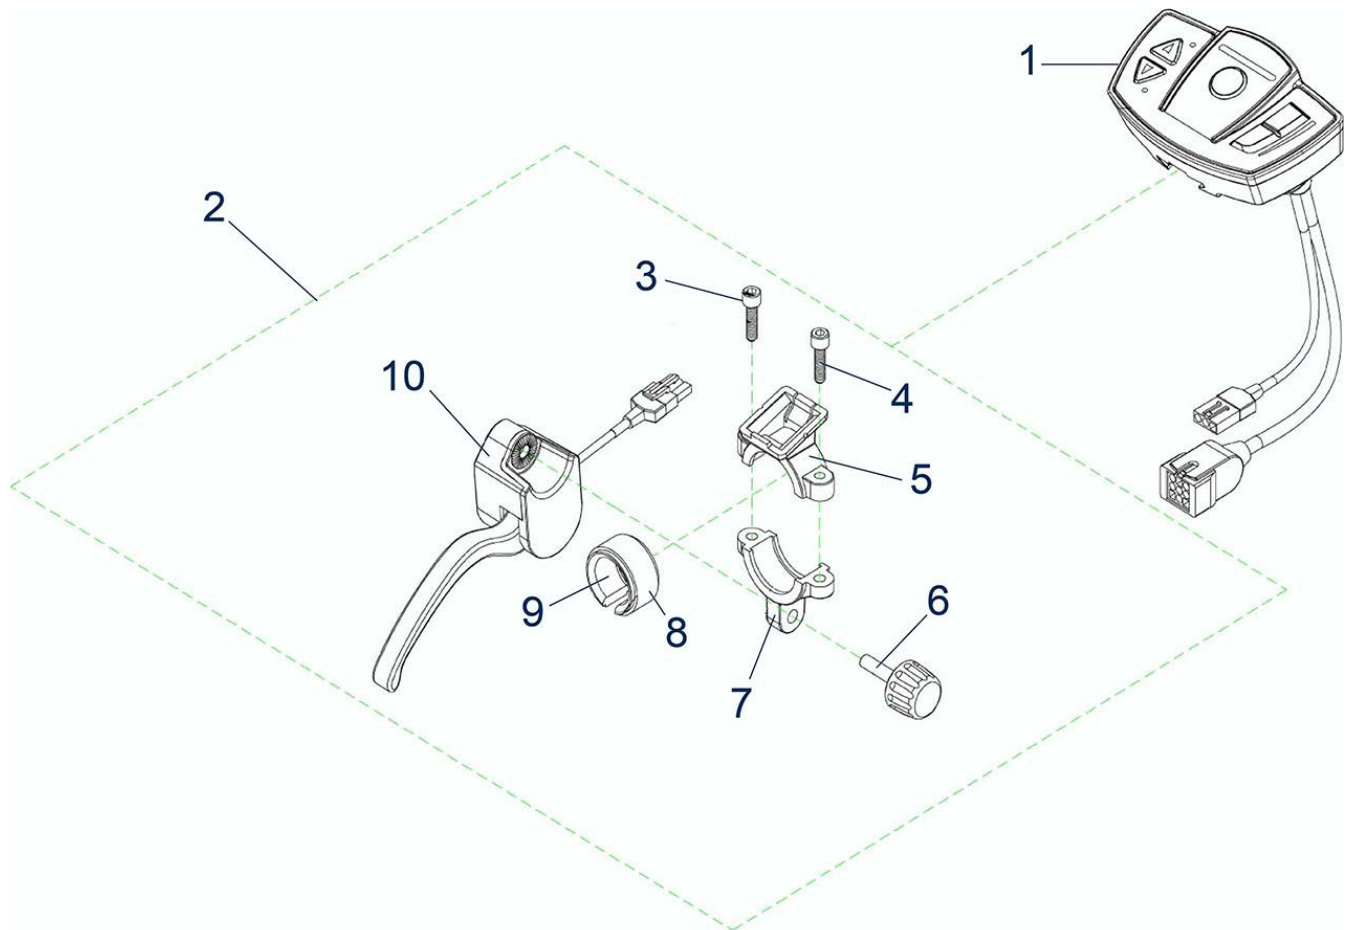

Item no.	Article no.	Description	Quantity	Price (€)
1	960000016	Display for Powerstroll (new)	1	€ 222,10
2	960000018	Speed controller cpl. for Powerstroll	1	€ 43,90
7	960000019	Lower grip support for Powerstroll	1	€ 1,90
5	960000020	Upper grip support for Powerstroll	1	€ 1,50
9	960000021	O-Ring 22.5 (reducer ring) for Powerstroll	1	€ 0,90
8	960000022	O-Ring 25.4 (reducer ring) for Powerstroll	1	€ 0,60
4	960000023	M5 x 25 screw for Powerstroll	1	€ 0,40
3	960000024	M5 x 20 screw for Powerstroll	1	€ 0,40
10	960000025	Throttle lever (additional) for Powerstroll	1	€ 36,10
6	960000026	Screw for speed controller for Powerstroll	1	€ 2,10