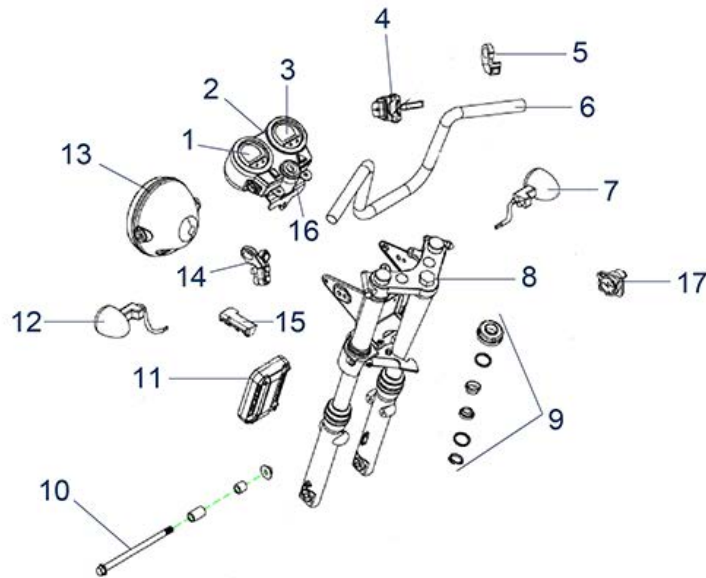

Item no.	Article no.	Description	Quantity	Price (€)
8	950000601	Spring fork cpl. for Sportrider scooter	1	€ 1.010,50
2	950000606	Display/control panel for Sportrider scooter	1	€ 457,30
12	950000611	Front left indicator for Sportrider scooter	1	€ 41,40
11	950000613	Junction box for Sportrider scooter	1	€ 237,40
9	950000615	Steering bearing for Sportrider scooter	1	€ 25,70
10	950000625	Front axle, complete for Sportrider scooter	1	€ 46,10
7	950000627	Front right indicator for Sportrider scooter	1	€ 41,40
6	950000628	Handlebar for Sportrider scooter	1	€ 117,00
5	950000633	High/Low switch for Sportrider scooter with bracket	1	€ 22,10
14	950000634	Horn/light/indicator combiswitch for Sportrider scooter	1	€ 39,40
13	950000635	Centre headlight for Sportrider scooter	1	€ 117,00