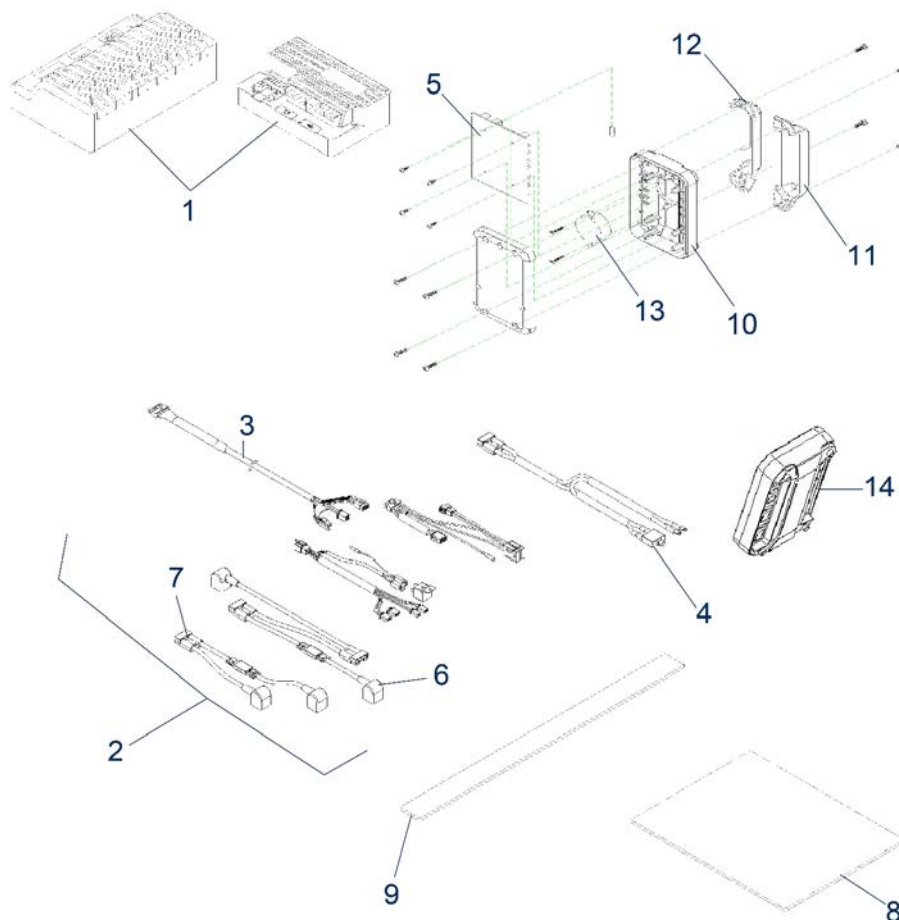

Item no.	Article no.	Description	Quantity	Price (€)
o. Abb.	950000026	12 V - 80/85 Ah battery for power scooters (Pair only)	1	€ 353,50
8	950000607	Rubber mat for battery for Sportrider scooter	1	€ 7,20
9	950000608	Retaining strap for battery for Sportrider scooter	1	€ 4,70
1	950000609	Dynamic Rhino II, 160A control unit for Sportrider scooter	1	€ 379,80
1	950000609-NL	Dynamic Rhino II, 160A control unit for Sportrider NL scooter	1	€ 379,80
2	950000612	Cable kit, complete for Sportrider scooter	1	€ 314,10
14	950000613	Junction box for Sportrider scooter	1	€ 237,40
11	950000637	Cover for junction box for Sportrider scooter	1	€ 36,30
5	950000644	Board for Sportrider scooter	1	€ 107,70
3	950000660	Cable harness for Sportrider scooter	1	€ 149,90
7	950000662	Short battery cable for Sportrider scooter	1	€ 68,50