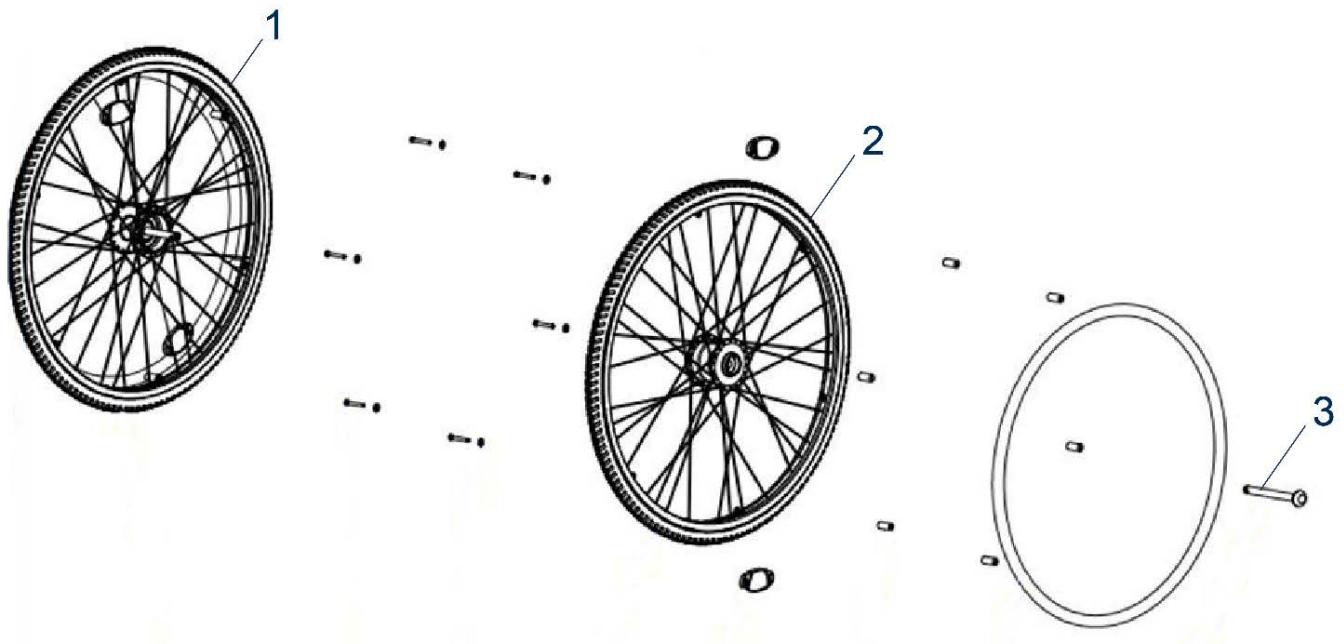

Multitec - Rear Wheel

Item no.	Article no.	Description	Quantity	Price (€)
1	900900909	Rear wheel, complete for Multitec wheelchair without drumbrake	1	€ 93,40
2	900900910	Rear wheel, complete for Multitec wheelchair with drumbrake	1	€ 145,20
3	900900911	Quick pin axle for Multitec wheelchair without drumbrake	1	€ 23,90
3	900900912	Quick pin axle for Multitec wheelchair with drumbrake	1	€ 23,90