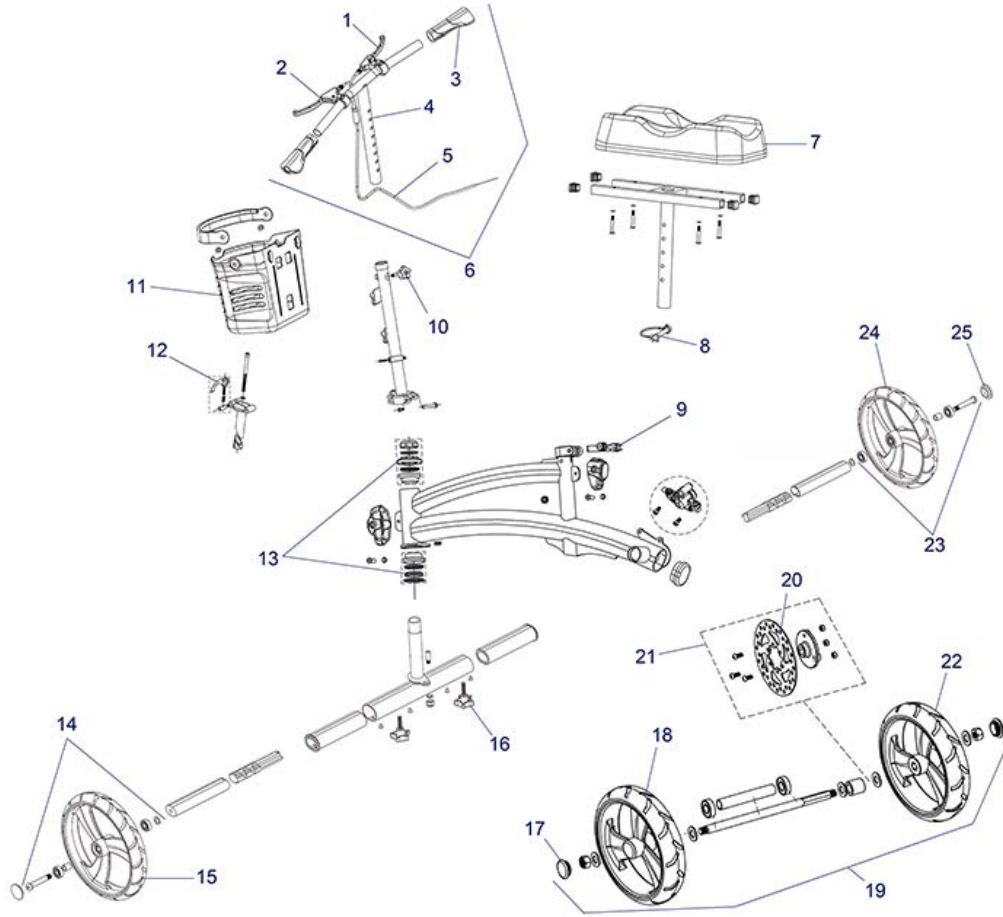

Item no.	Article no.	Description	Quantity	Price (€)
7	700500101	Knee Pad for Nitro Glide	1	€ 50,00
8	700500102	Pin Lock for Knee Pad Nitro Glide	1	€ 1,65
9	700500103	Quick release Knee pad for Nitro Glide	1	€ 2,10
4	700500104	Handlebar single for Nitro Glide	1	€ 21,00
12	700500105	Quick release handlebar for Nitro Glide	1	€ 3,80
13	700500106	Steering head bearings (set) for Nitro Glide	1	€ 5,00
1	700500107	Brake lever right for Nitro Glide	1	€ 8,00
2	700500108	Brake lever left for Nitro Glide	1	€ 7,50
5	700500109	Bowden cable for Nitro Glide	1	€ 11,60
3	700500110	Handgrip, pair for Nitro Glide	1	€ 5,00
6	700500111	Handlebar cpl. Incl. Brake levers, bowden cable and handgrips for Nitro Glide	1	€ 53,15
11	700500112	Basket for Nitro Glide	1	€ 0,00
10	700500113	Star screw for handlebar for Nitro Glide	1	€ 1,45