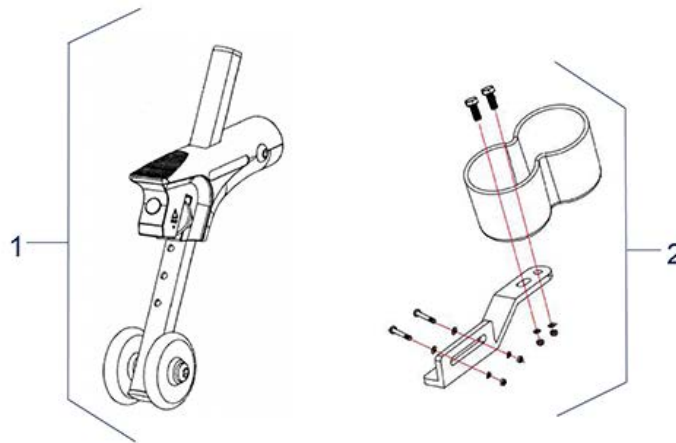

Item no.	Article no.	Description	Quantity	Price (€)
1	900300120	Tip assist for Rotec/Freetec/Litec 2G/Litec 2G PLUS/Ecotec 2G/Multitec wheelchair (pair)	1	€ 89,00
1	900300121	Tip assist for Rotec/Freetec/Litec 2G/Litec 2G PLUS/Ecotec 2G/Multitec wheelchair (item)	1	€ 46,50
2	900700744	Cane holder ass'y for Lightweight Wheelchair Litec 2G PLUS	1	€ 30,00