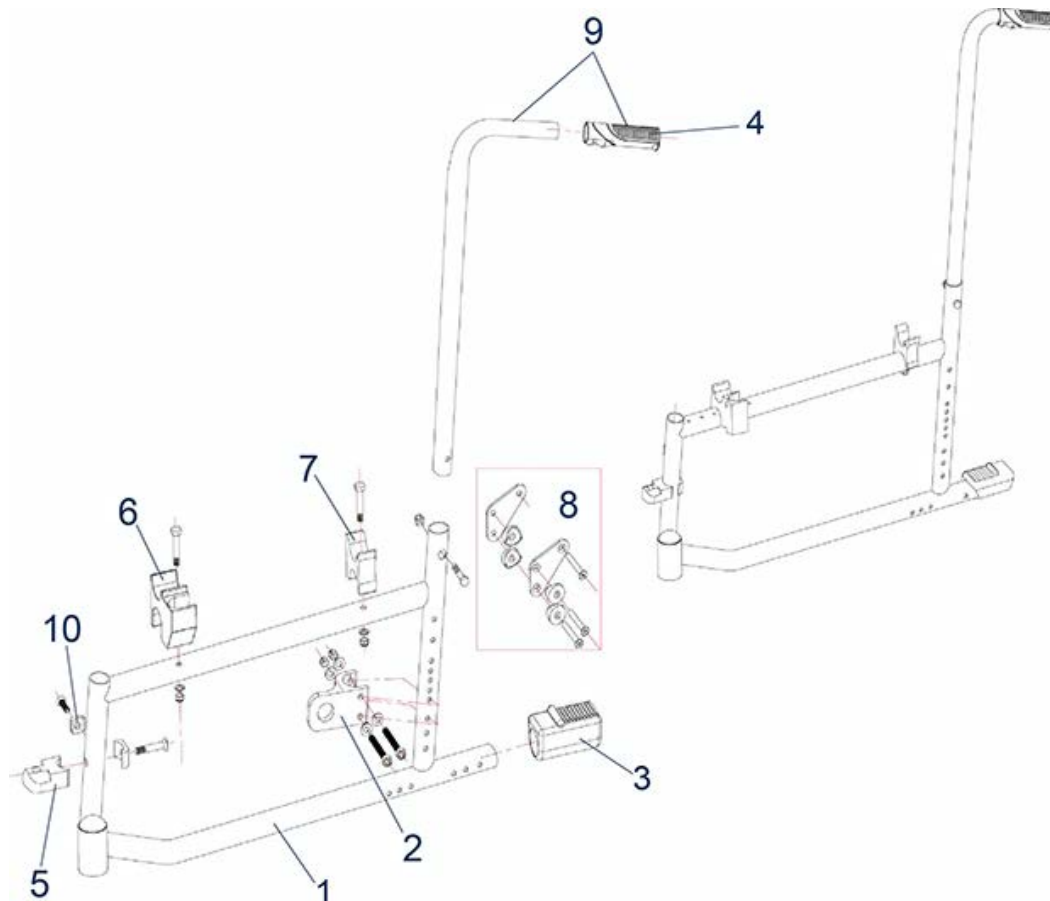

Rotec / Rotec XL - Frame

Item no.	Article no.	Description	Quantity	Price (€)
1	900100701	Right frame for Rotec wheelchair	1	€ 118,40
2	900100702	Bracket for wheel receiver for Rotec wheelchair	1	€ 19,10
3	900100703	Tip assist for Rotec/Rotec XL wheelchair	1	€ 4,00
4	900100704	Handgrips for Rotec / Rotec XL wheelchair (pair)	1	€ 25,10
4	900100704-S	Handgrip for Rotec / Rotec XL wheelchair	1	€ 12,60
5	900100705	Footrest locking block for Rotec/Freetec/Litec 2G/Litec 2G PLUS wheelchair	1	€ 6,40
6	900100706	Armrest receiver, left and right for Rotec/Freetec wheelchair	1	€ 30,80
7	900100707	Seat frame receiver for Rotec/Freetec wheelchair	1	€ 7,70
8	900100708	Swivel adapter for Rotec wheelchair	1	€ 10,00
1	900100762	Left frame for Rotec wheelchair	1	€ 118,40
9	900100788	Insertion tube with handgrips for	1	€ 38,80