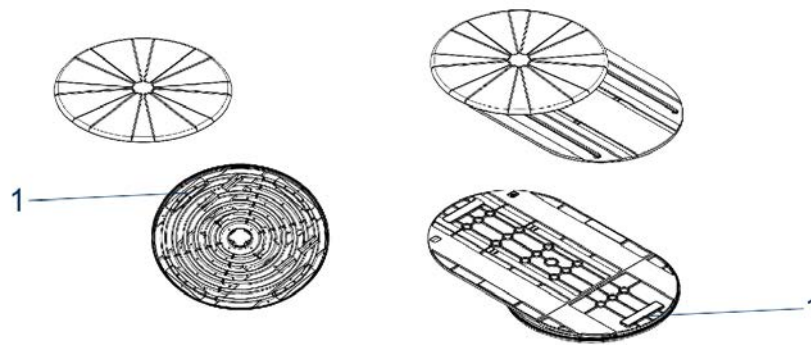

Item no.	Article no.	Description	Quantity	Price (€)
1	412100101	Rubber cushion for Vitaturm K, swivel aid	1	€ 3,80