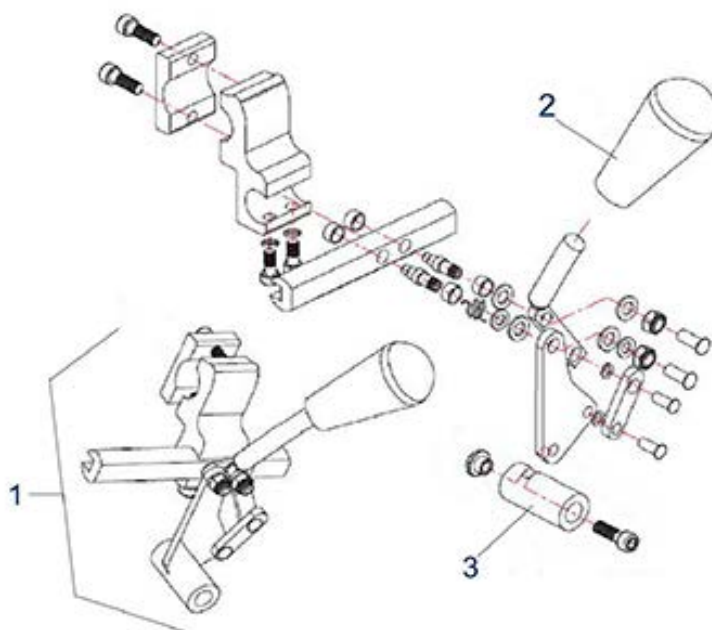

Item no.	Article no.	Description	Quantity	Price (€)
1	900100730	Parking brake, complete, left for Rotec/Freetec	1	€ 64,40
1	900100731	Parking brake, complete, right for Rotec/Freetec	1	€ 64,40
2	900100732	Handle for parking brake for Rotec/Freetec	1	€ 13,00
3	900100733	Brake cylinder, complete for Rotec/Freetec wheelchair	1	€ 13,00