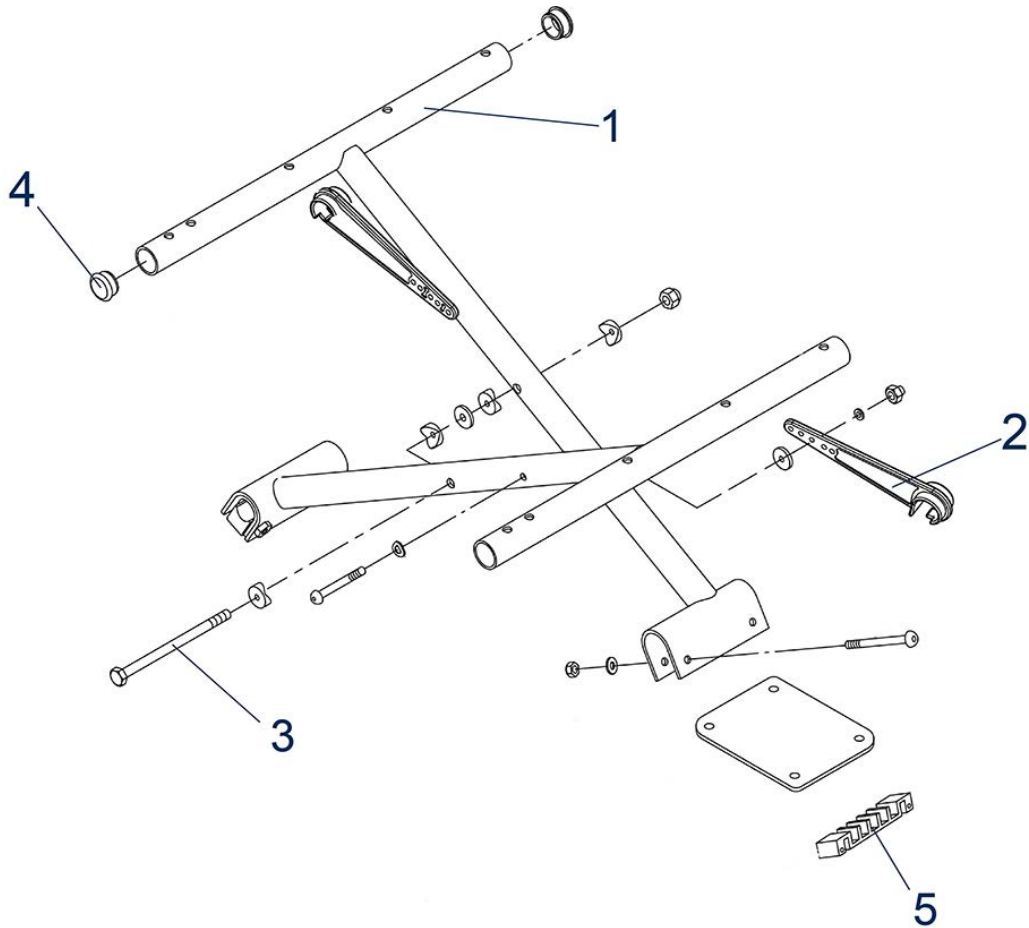

Item no.	Article no.	Description	Quantity	Price (€)
1	900250513	Cross brace SW 45 cm for Ecotec wheelchair	1	€ 72,30
2	900250516	Retaining lever for cross brace for Ecotec wheelchair	1	€ 15,10
3	900250517	Centre screw for cross brace for Ecotec wheelchair	1	€ 2,40
5	900250534	Cross brace bearing for Ecotec scissor bracket	1	€ 2,40
4	900700645	End cap for cross brace for Litec/Ecotec wheelchair	1	€ 6,00