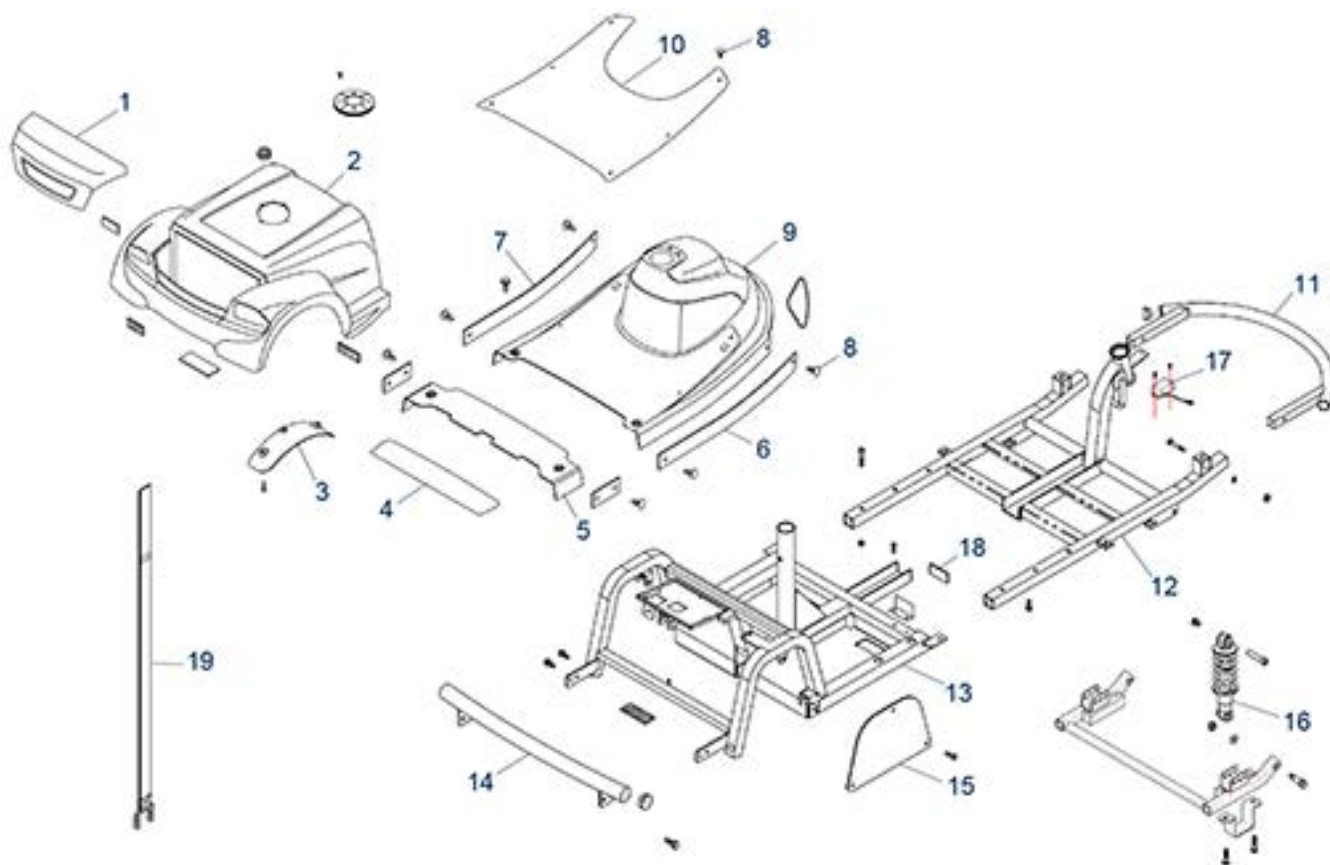

Scooter SPARK III (ST5D 3-wheel) - Shroud/Frame

Item no.	Article no.	Description	Quantity	Price (€)
8	950001229	Clip for foot mat/front moulding for ST5D/ST5D 3-wheel/ST6/ST4D/ST4D-2G 3-wheel scooter	1	€ 2,60
18	950001242	Adhesive Velcro strap, rear shroud for ST5D/ST5D 3-wheel/ST3 scooter	1	€ 4,10
17	950001306	Limit switch holder box ass'y (gyro) for Scooter ST5D/ST5D 3-wheel/ST4D/ST4D 2G 3-wheel/ST6 as from SN 4C1809	1	€ 43,90
19	950001326	Band Battery for Scooter ST5D Plus/ST5D 3-wheel	1	€ 23,20
17	950001376	Limit switch holder box ass'y (gyro) for Scooter ST4D (as from SN: 4C2208ST4D4001)/5T5D (as from SN: 4C1809ST5D4001) / ST6 (as from SN: 4C1809ST6D4001)/ ST6 3-Rad (as from SN: 4C1809ST6D4001)	1	€ 55,89
12	950001564	Frame comp. front for Scooter ST5D 3-wheel	1	€ 138,00
11	950001565	Front bumper comp. for Scooter ST5D 3-wheel	1	€ 41,20
14	950001566	Rear bumper for Scooter ST5D	1	€ 31,30