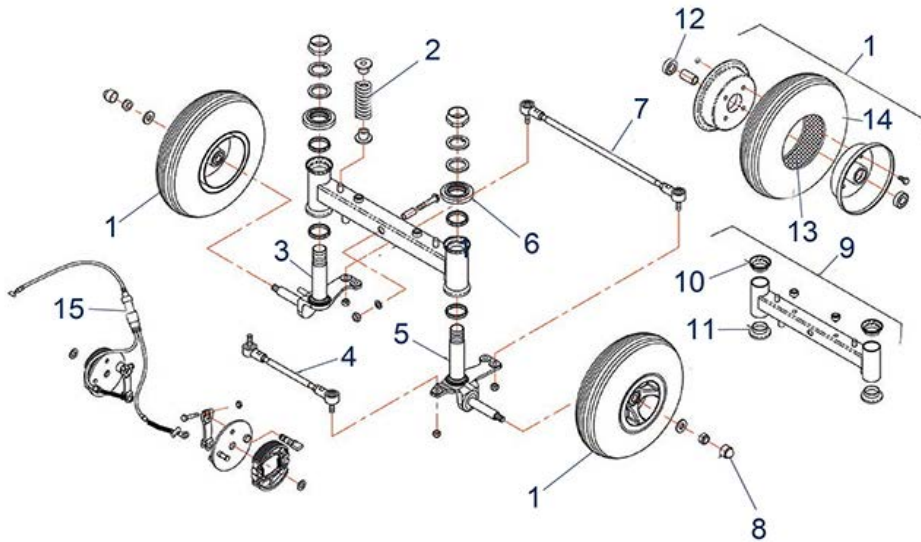

Item no.	Article no.	Description	Quantity	Price (€)
8	950001257	Cover cap for wheel nut for ST5D/ST4D/ST4D-2G/3-wheel/ST6 + ST6 3-Rad up to SN: 4C2304ST6D scooter	1	€ 2,60
12	950001277	Front wheel bearing for ST5D/ST5D Plus/ST4D/ST4D-2G/ST6 scooter	1	€ 10,30
1	950001433	Front wheel, complete for ST4D scooter	1	€ 167,60
9	950001434	Front axle cpl. for ST4D scooter	1	€ 59,70
5	950001435	Front right axle stub cpl. for ST4D / ST4D-2G scooter	1	€ 71,10
3	950001436	Front left axle stub, cpl. for ST4D / ST4D-2G scooter	1	€ 67,90
6	950001438	Upper bearing support with knurling for ST4D/ST4D-2G/3-wheel scooter	1	€ 4,10
7	950001439	Long track rod for ST4D/ST4D-2G scooter	1	€ 51,50
4	950001440	Short track rod for ST4D scooter	1	€ 25,20
2	950001441	Front spring suspension for ST4D/ST4D-2G scooter	1	€ 8,30