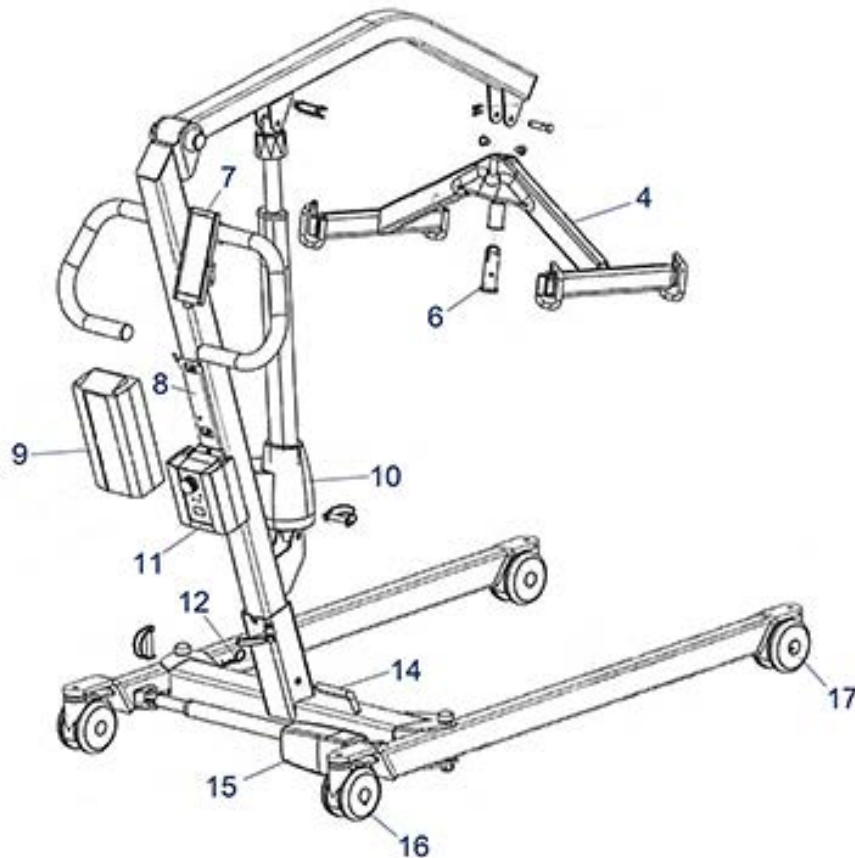

Item no.	Article no.	Description	Quantity	Price (€)
12	M51201800	Safety splint for Samssoft / Hermes	1	€ 2,40
17	M52019800	Front wheel Ø 100 mm for patient lift Hermes	1	€ 87,60
16	M52019900	Rear wheel Ø 100 mm with brake for patient lift Hermes	1	€ 98,40
4	SR2320200	4 point cross bar for patient lift Hermes	1	€ 571,60
9	SR2320800	Battery pack for Hermes	1	€ 297,60
14	SR2342700	Safety bolt for patient lift Hermes	1	€ 48,40
6	SR2343300	Bolt for patient lift Hermes	1	€ 39,20
10	SR2350000	Lift actuator for patient lift Hermes	1	€ 837,90
15	SR2350100	Spread actuator for patient lift Hermes	1	€ 428,80
8	SR2350200	Holder battery/control box for patient lift Hermes	1	€ 40,60
11	SR2350300	Control box for patient lift Hermes	1	€ 473,20
7	SR2350500	Hand set for patient lift Hermes	1	€ 115,60
o. Abb.	SR2350600	Kabel Hubmotor 1000 mm für Patientenlift Hermes	1	€ 10,60