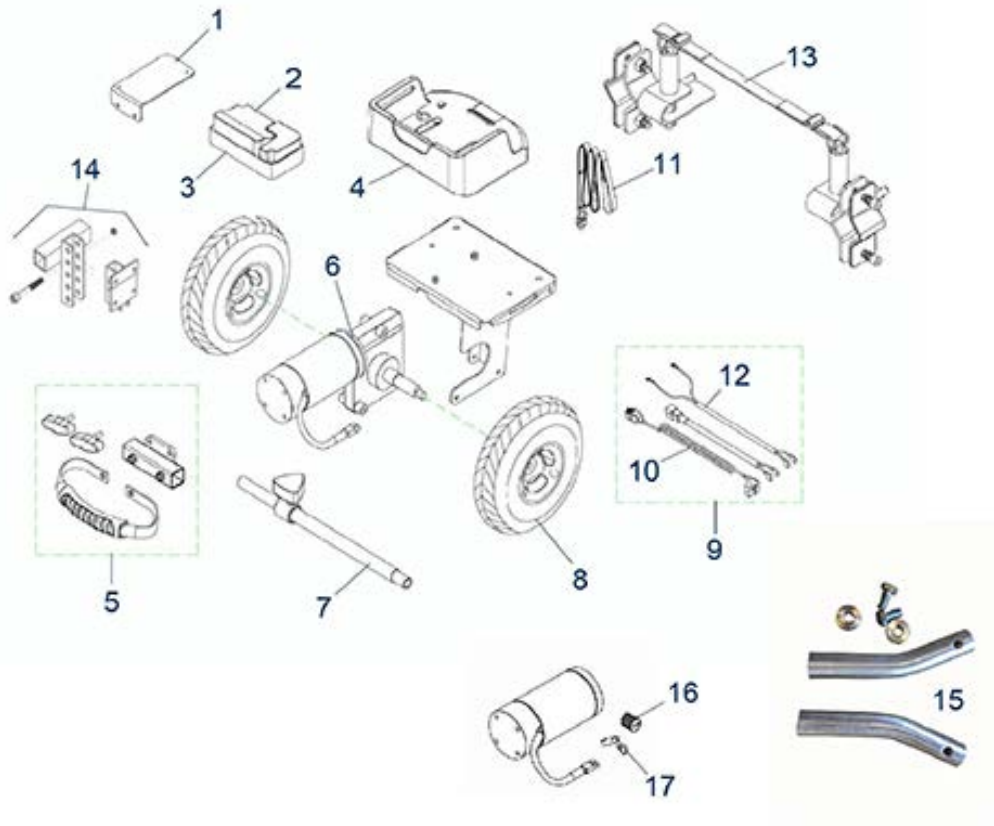

Item no.	Article no.	Description	Quantity	Price (€)
15	900600910	PowerStroll adapter set for Multitec	1	€ 35,50
3	960000002	45A control unit for Powerstroll	1	€ 272,00
7	960000003	Telescopic bar ass'y for Powerstroll for wheelchair seat widths 40-52 cm	1	€ 29,00
13	960000004	Bracket for Powerstroll	1	€ 76,50
6	960000006	"Gearox" motor and transmission for Powerstroll 150W 5300ROM/25 1	1	€ 375,10
6	960000007	"Gearox" motor and transmission for Powerstroll 200W 5300ROM/25 1	1	€ 418,10
4	960000010	Battery bracket for Powerstroll	1	€ 30,10
8	960000011	Wheel for Powerstroll 200 x 50	1	€ 65,80
5	960000012	Shoulder strap for Powerstroll	1	€ 22,00
11	960000013	Harness strap for Powerstroll	1	€ 14,80
1	960000014	Controller bracket for Powerstroll	1	€ 7,20
9	960000015	Complete cable harness for Powerstroll	1	€ 36,40