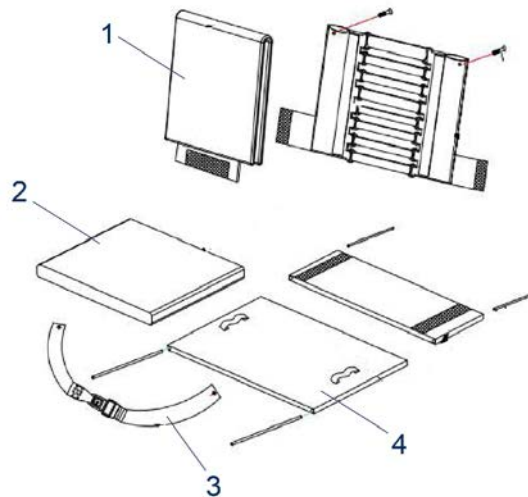

Litec 2G PLUS - Backrest / Seat

Item no.	Article no.	Description	Quantity	Price (€)
2	900700745	Seat Cushion 38 cm for Lightweight Wheelchair Litec 2G PLUS	1	€ 49,50
2	900700746	Seat Cushion 42 cm for Lightweight Wheelchair Litec 2G PLUS	1	€ 49,50
2	900700747	Seat Cushion 46 cm for Lightweight Wheelchair Litec 2G PLUS	1	€ 49,50
2	900700748	Seat Cushion 50 cm for Lightweight Wheelchair Litec 2G PLUS	1	€ 49,50
3	900700749	Safety Belt, auto type, black for Lightweight Wheelchair Litec 2G PLUS	1	€ 17,20
1	900700751	Back 38cm for Lightweight Wheelchair Litec 2G PLUS	1	€ 104,20
1	900700752	Back 42cm for Lightweight Wheelchair Litec 2G PLUS	1	€ 104,20
1	900700753	Back 46cm for Lightweight Wheelchair Litec 2G PLUS	1	€ 104,20
1	900700754	Back 50 cm for Lightweight Wheelchair Litec 2G PLUS	1	€ 104,20
4	900700755	Seat 38cm for Lightweight Wheelchair Litec 2G PLUS	1	€ 54,10