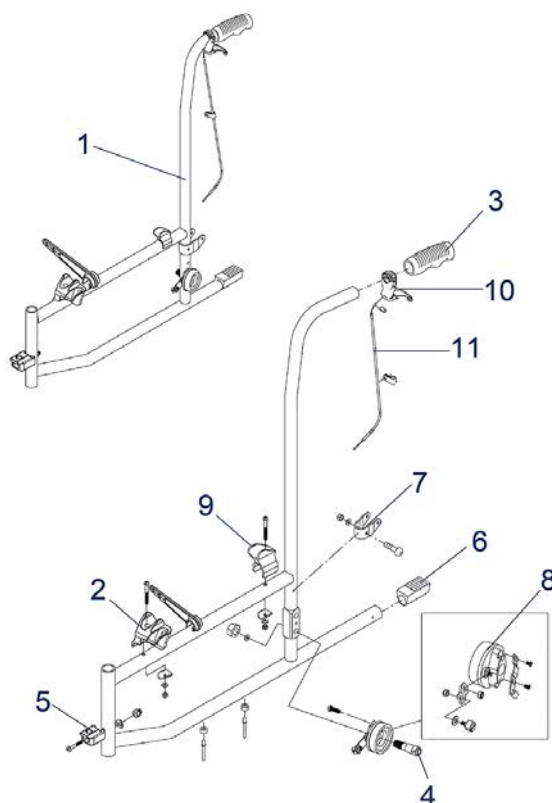

Item no.	Article no.	Description	Quantity	Price (€)
1	900250528	Frame complete. left for Ecotec wheelchair	1	€ 107,30
1	900250529	Frame complete, right for Ecotec wheelchair	1	€ 107,30
3	900250531	Handgrip for Ecotec wheelchair	1	€ 8,30
8	900250532	Drumbrake housing for Ecotec wheelchair	1	€ 35,70
6	900250533	Tip assist for Ecotec wheelchair	1	€ 4,00
o.Abb.	900250538	Wheel casing incl. nut and spring washer for wheelchair Ecotec	1	€ 19,10
5	900700615	Locking block *Old version* for Litec/Ecotec	1	€ 6,40
10	900700616	Hand brake for assistant for Litec/Ecotec wheelchair	1	€ 11,90
11	900700617	Bowden cable, black for Litec/Ecotec wheelchair	1	€ 3,50
2	900700663	Front armrest receiver, left for Litec/Ecotec wheelchair	1	€ 8,50
2	900700664	Front armrest receiver, right for Litec/Ecotec wheelchair	1	€ 8,50