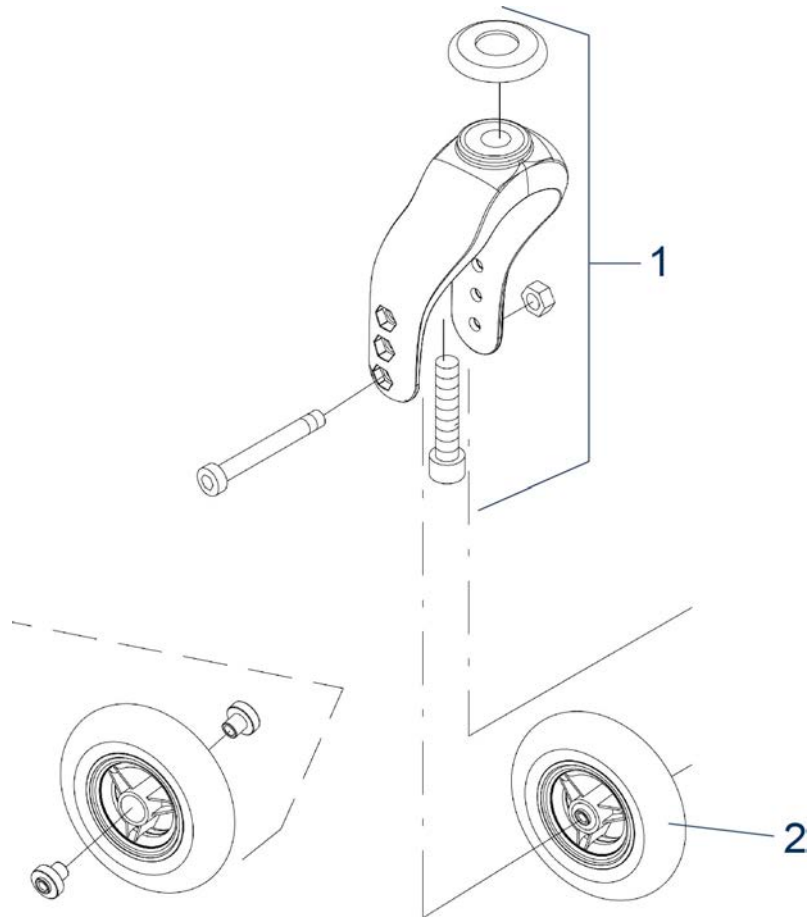

Item no.	Article no.	Description	Quantity	Price (€)
1	900250513	Cross brace SW 45 cm for Ecotec wheelchair	1	€ 72,30
2	900250516	Retaining lever for cross brace for Ecotec wheelchair	1	€ 15,10
3	900250517	Centre screw for cross brace for Ecotec wheelchair	1	€ 2,40
5	900250534	Cross brace bearing for Ecotec scissor bracket	1	€ 2,40
4	900700645	End cap for cross brace for Litec/Ecotec wheelchair	1	€ 6,00