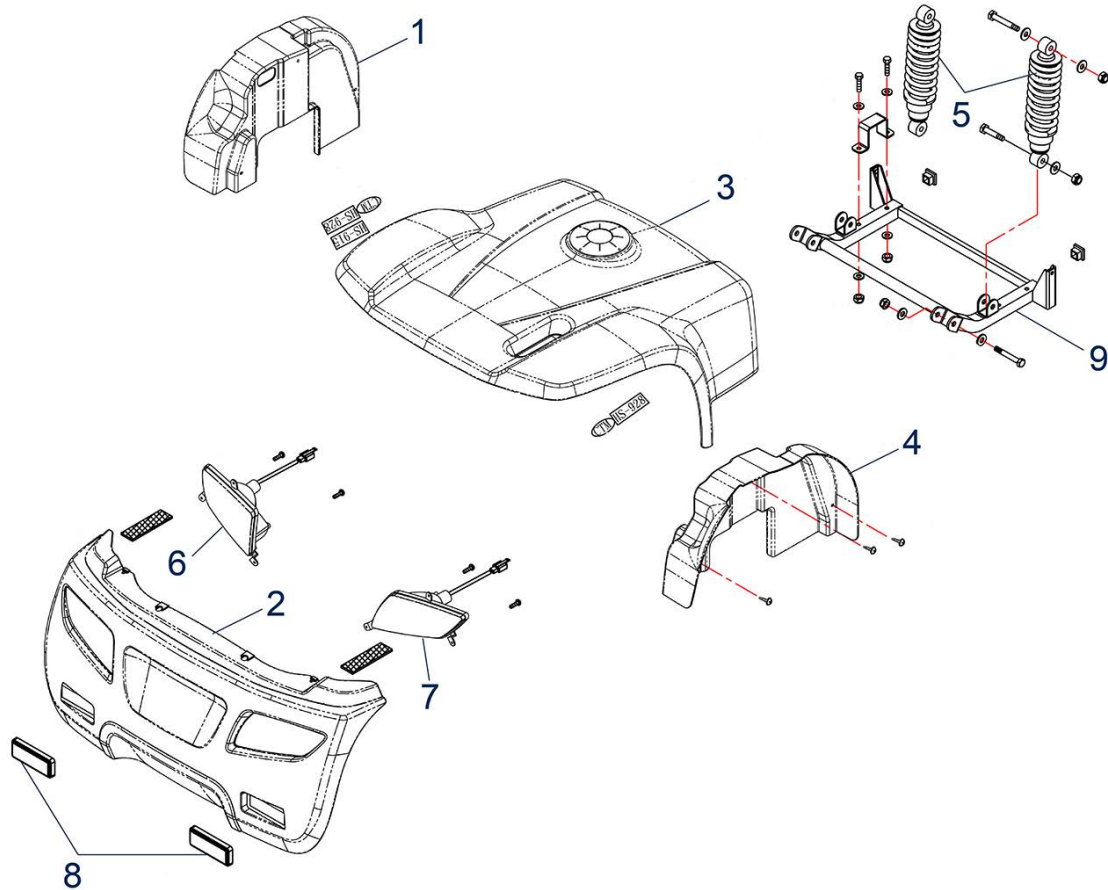

Bluster (ST6) - Rear Shroud / Frame

Item no.	Article no.	Description	Quantity	Price (€)
9	950001379	Bracket suspension for ST6/ST6 3-wheel Scooter from SN: 4C2304ST6D	1	€ 88,50
3	950001607	Battery cover, anthracite for ST6 scooter	1	€ 222,00
o. Abb.	950001632	Bulb for indicator 24V/5W for ST6 scooter	1	€ 4,20
2	950001646	Cover for rear bumper for ST6 scooter	1	€ 139,70
5	950001647	Rear suspension for ST6 scooter	1	€ 167,90
7	950001648	Rear right indicator for ST6 scooter	1	€ 50,00
6	950001649	Rear left indicator for ST6 scooter	1	€ 50,00
8	950001650	Rear reflector for ST6 scooter	1	€ 2,80
4	950001662	Wheel arch cover, right for ST6 scooter	1	€ 25,90
1	950001663	Wheel arch cover, left for ST6 scooter	1	€ 25,90
o. Abb.	950001683	Bulb back light (red) 24V/5W for Scooter ST6	1	€ 4,20
3	950001710	Battery cover, red, for ST6 scooter	1	€ 222,00