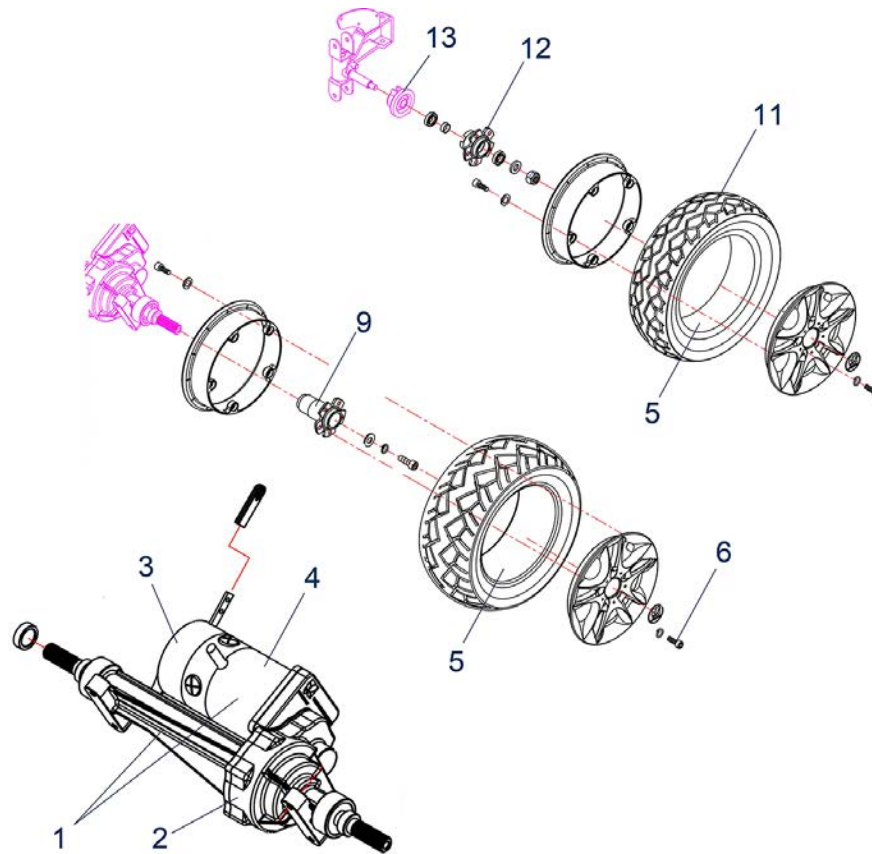

Item no.	Article no.	Description	Quantity	Price (€)
13	950000165	Tachometer for Supreme/Royale scooter	1	€ 118,40
1	950000168	Motor/transmission unit for Supreme scooter	1	€ 835,60
1	950000168-N L	Motor/transmission unit NL for Supreme scooter	1	€ 892,20
4	950000169	500 W motor for Supreme scooter	1	€ 468,90
2	950000170	Transmission for Supreme scooter	1	€ 432,40
o. Abb.	950000171	Rear wheel, complete 100/50-8 (PU) for Scooter Supreme	1	€ 177,50
5	950000173	Front/rear tubing 2.50-8 for Supreme scooter, + front for Santis scooter	1	€ 34,90
11	950000174	Front tyres 90/40-8 (PU) for Supreme scooter	1	€ 70,10
10	950000177	Inner rim (air) for Supreme scooter	1	€ 56,90
o. Abb.	950000180	Motor brush kit for Supreme scooter	1	€ 27,70
3	950000190	Magnetic brake for Supreme & Santis scooters	1	€ 98,60