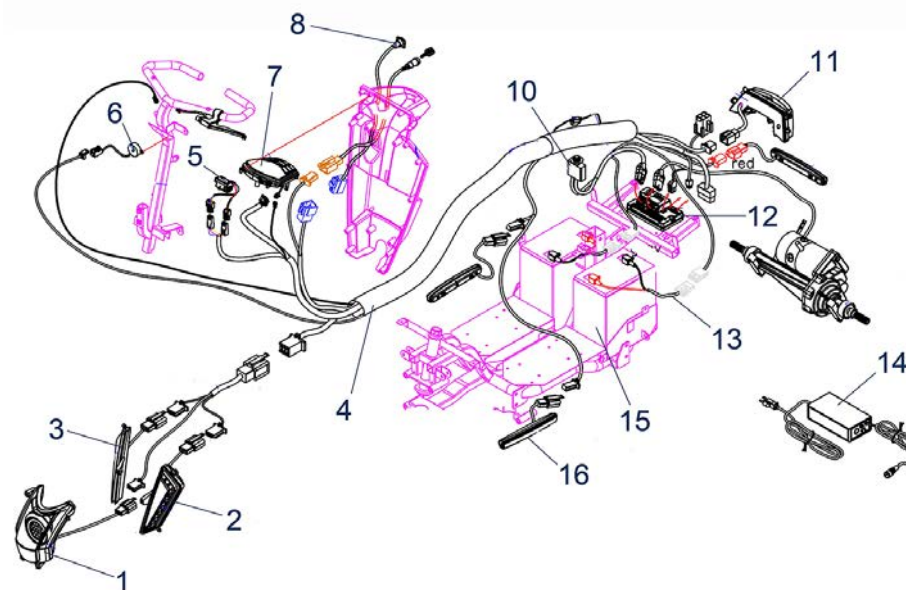

Item no.	Article no.	Description	Quantity	Price (€)
7	950000007	Display/control panel for Supreme scooter	1	€ 414,00
12	950000008	Control unit for Supreme scooter up to SN	1	€ 287,80
14	950000021	24 V / 5 Amp charger for Spirit/Supreme scooter	1	€ 165,60
15	950000024	12 V - 34/36 Ah battery for power scooters (Pair only)	1	€ 151,20
15	950000025	12 V - 50 Ah battery for power scooters (Pair only)	1	€ 222,10
2	950000101	Front left indicator for Supreme scooter	1	€ 78,50
3	950000102	Front right indicator for Supreme scooter	1	€ 78,50
1	950000115	Centre headlight for Supreme scooter	1	€ 177,50
11	950000154	Back light for Supreme scooter	1	€ 156,50
16	950000163	LED lighting for foot support for Supreme scooter	1	€ 71,00
4	950000199	Cable harness for Supreme scooter	1	€ 179,60