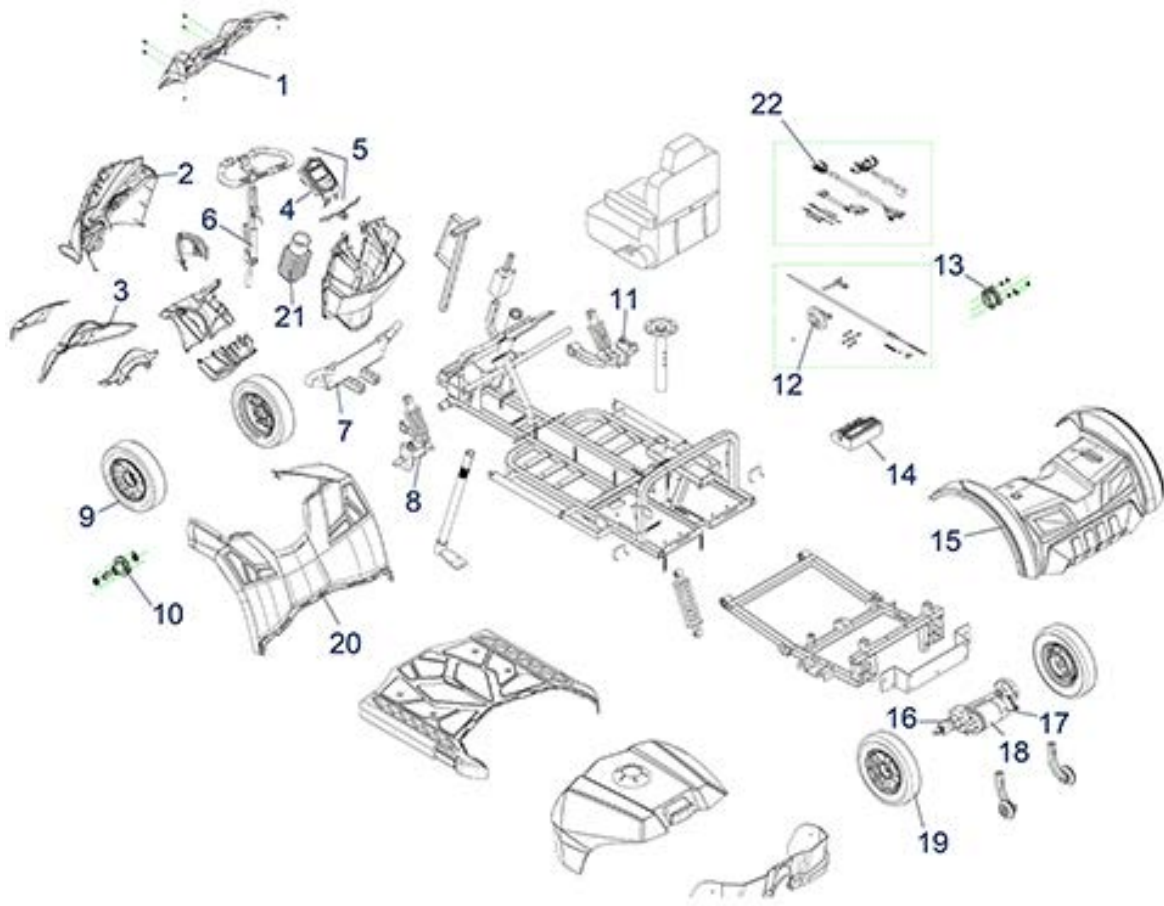

Scooter KingCobra (NL)

Item no.	Article no.	Description	Quantity	Price (€)
o. Abb.	950000664	Bulb for headlight for Sportrider / King Cobra scooter	1	€ 25,20
8	950000827	Left wheel suspension for Cobra/King Cobra scooter	1	€ 84,80
11	950000828	Right wheel suspension for Cobra/King Cobra scooter	1	€ 84,80
15	950000848-N L	Rear shroud ass'y red 18 NL for Scooter King Cobra	1	€ 348,40
17	950000875	Magnetic brake for Cobra / King Cobra scooter	1	€ 275,70
o. Abb.	950000878	Canopy für Scooter King Cobra	1	€ 1.229,70
4	950002001	Display for Scooter King Cobra	1	€ 288,10
9	950002002	Front tire 100/80-10 black for Scooter King Cobra	1	€ 90,00
14	950002003	Controller Dynamic Rhino II 180A for Scooter King Cobra	1	€ 505,10
10	950002004	Axle collar ass'y front wheel for Scooter King Cobra	1	€ 82,00
14	950002005	Controller Dynamic for Scooter King Cobra NL 18 km/h	1	€ 565,40