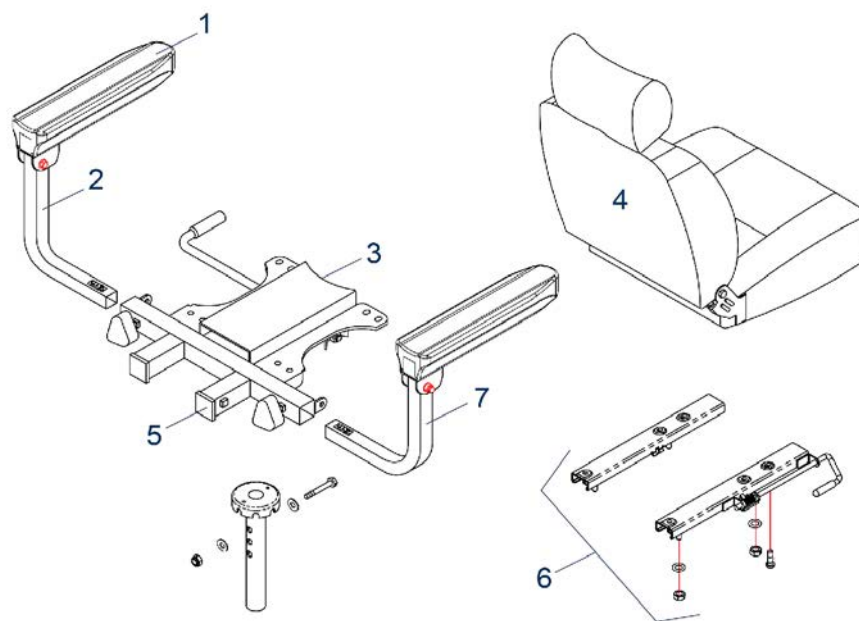

Item no.	Article no.	Description	Quantity	Price (€)
4	950001243	Seat for ST5D / ST5D 3-wheel up to Bj. 2019 scooter (without base and seat adjustment)	1	€ 547,70
7	950001244	Right armrest, complete for ST5D/ST5D 3-wheel up to Bj. 2019/ST5D Plus scooter	1	€ 72,90
2	950001245	Left armrest, complete for ST5D/ST5D 3-wheel up to Bj. 2019/ST5D Plus scooter	1	€ 72,90
3	950001246	Seat base (swivel plate) for ST5D/ST5D 3-wheel up to Bj. 2019/ST4D scooter	1	€ 162,60
1	950001247	Armpad for ST5D/ST5D 3-wheel up to Bj. 2019/ST5D Plus scooter	1	€ 25,90
6	950001278	Seat adjustment cpl. for ST5D/3-wheel up to Bj. 2019/ST5D Plus/ST5D 3-wheel/ST4D/ST4D-2G/ST6 scooter	1	€ 42,30
5	950001280	Plugs for seat console for ST5D/3-wheel up to Bj. 2019 /ST5D Plus/ST5D 3-wheel/ST4D/ST4D-2G/3-wheel	1	€ 2,60