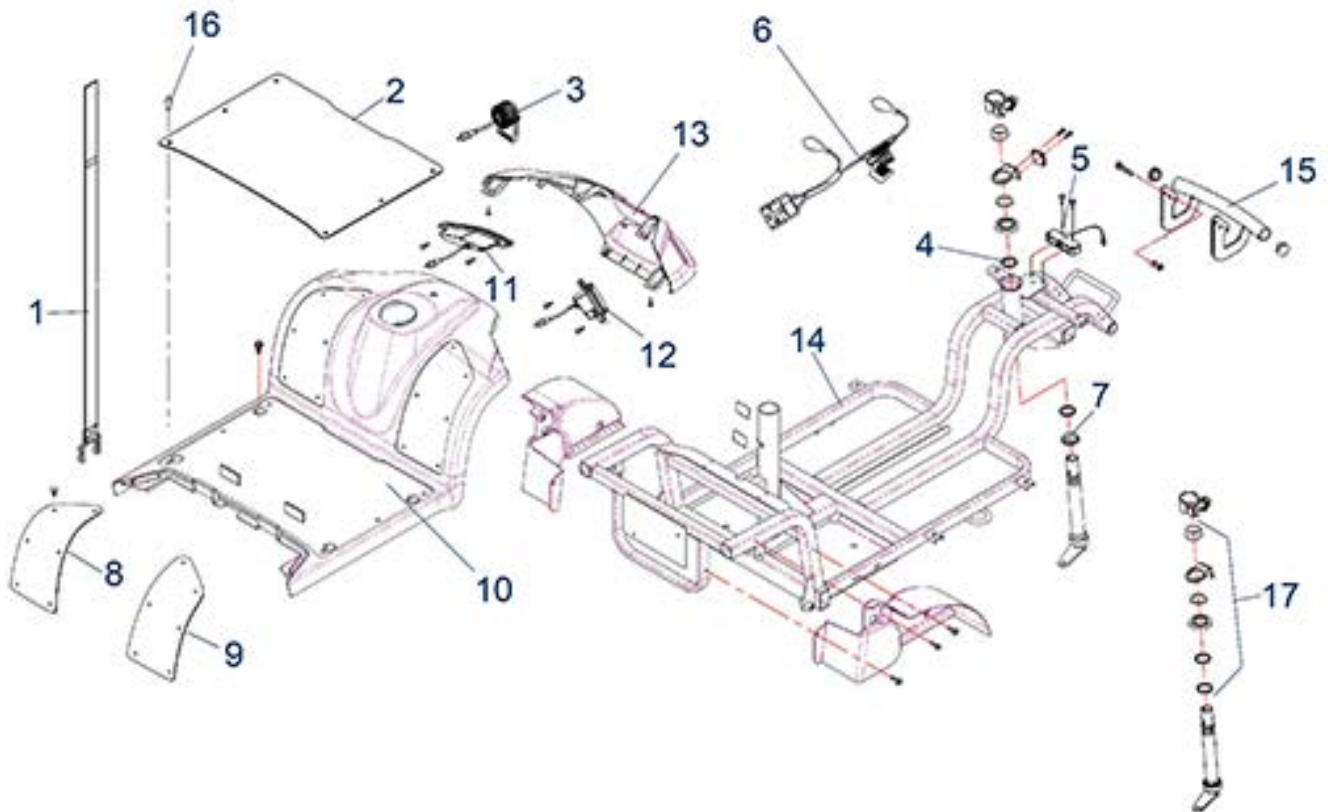

ST4D / ST4D Plus - Front Shroud / Frame

Item no.	Article no.	Description	Quantity	Price (€)
16	950001218	Clip for foot mat for ST4D / ST5D / ST5D 3-wheel up to Bj. 2019 / ST6 scooter	1	€ 2,60
12	950001225	Front right indicator for ST5D/ST4D scooter	1	€ 96,90
11	950001226	Front left indicator for ST5D/ST4D scooter	1	€ 96,90
o.Abb.	950001233	70A fuse for Scooter ST5D/ST5D Plus/ST5D 3-wheel/ST4D	1	€ 13,00
5	950001281	Switch for turning speed reduction (semicircular button) for ST5D / ST4D / ST6 scooter	1	€ 66,60
5	950001288	Switch for turning speed reduction (mushroom button) for ST5D / ST4D / ST6 scooter	1	€ 66,60
5	950001306	Limit switch holder box ass'y (gyro) for Scooter ST5D/ST5D 3-wheel/ST4D/ST4D 2G 3-wheel/ST6 as from SN 4C1809	1	€ 43,90
2	950001417	Foot mat for ST4D scooter	1	€ 20,00
1	950001419	Retaining strap for battery for ST4D/ST4D-2G/3-wheel scooter	1	€ 8,40
10	950001420	Front shroud, anthracite for ST4D scooter	1	€ 236,50