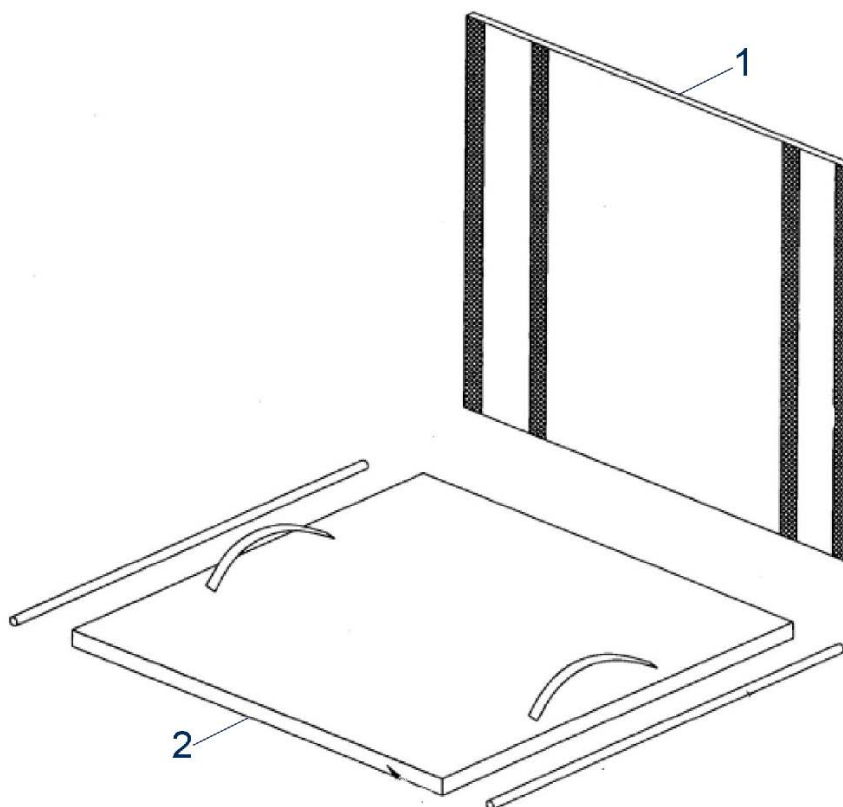

Item no.	Article no.	Description	Quantity	Price (€)
1	900700726	Backrest upholstery, complete SW 38 cm for Litec 2G lightweight wheelchair	1	€ 68,50
1	900700727	Backrest upholstery, complete SW 42 cm for Litec 2G lightweight wheelchair	1	€ 68,50
1	900700728	Backrest upholstery, complete SW 46 cm for Litec 2G lightweight wheelchair	1	€ 68,50
1	900700729	Backrest upholstery, complete SW 50 cm for Litec 2G lightweight wheelchair	1	€ 68,50
2	900700730	Seat upholstery, complete SW 38 cm for Litec 2G lightweight wheelchair	1	€ 63,10
2	900700731	Seat upholstery, complete SW 42 cm for Litec 2G lightweight wheelchair	1	€ 63,10
2	900700732	Seat upholstery, complete SW 46 cm for Litec 2G lightweight wheelchair	1	€ 63,10
2	900700733	Seat upholstery, complete SW 50	1	€ 63,10