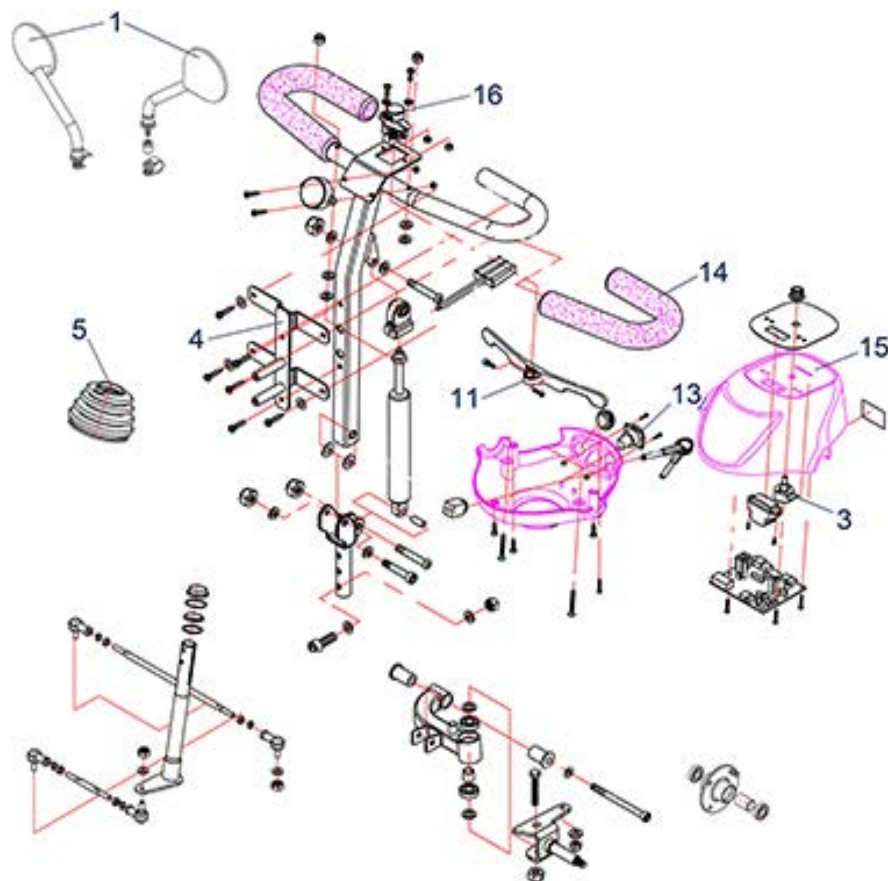

Description

Spirit - Tiller Assembly

Spirit - Electronics / Lighting

Spirit - Engine / Wheels

Spirit - Seat

Spirit - Shroud / Frame

Spirit - Accessories

Item no.	Article no.	Description	Quantity	Price (€)
15	950000001	Display/control panel for Spirit scooter	1	€ 23,70
1	950000035	Rear view mirror, right for Spirit scooter (left = right)	1	€ 27,70
14	950000037	Rubber grip for Spirit scooter	1	€ 9,40
3	950000043	Speed controller for Spirit scooter	1	€ 23,70
5	950000062	Dust cover for Spirit scooter	1	€ 9,40
4	950000065	Basket bracket for Spirit scooter	1	€ 4,70
11	950000083	Wig-wag lever for Spirit scooter	1	€ 14,30
o.Abb.	950000088	High/Low switch for Spirit scooter	1	€ 10,40
13	950500119	Ignition switch for Spirit scooter	1	€ 19,50
16	950500279	Potentiometer combination for Scooter Spirit	1	€ 59,00