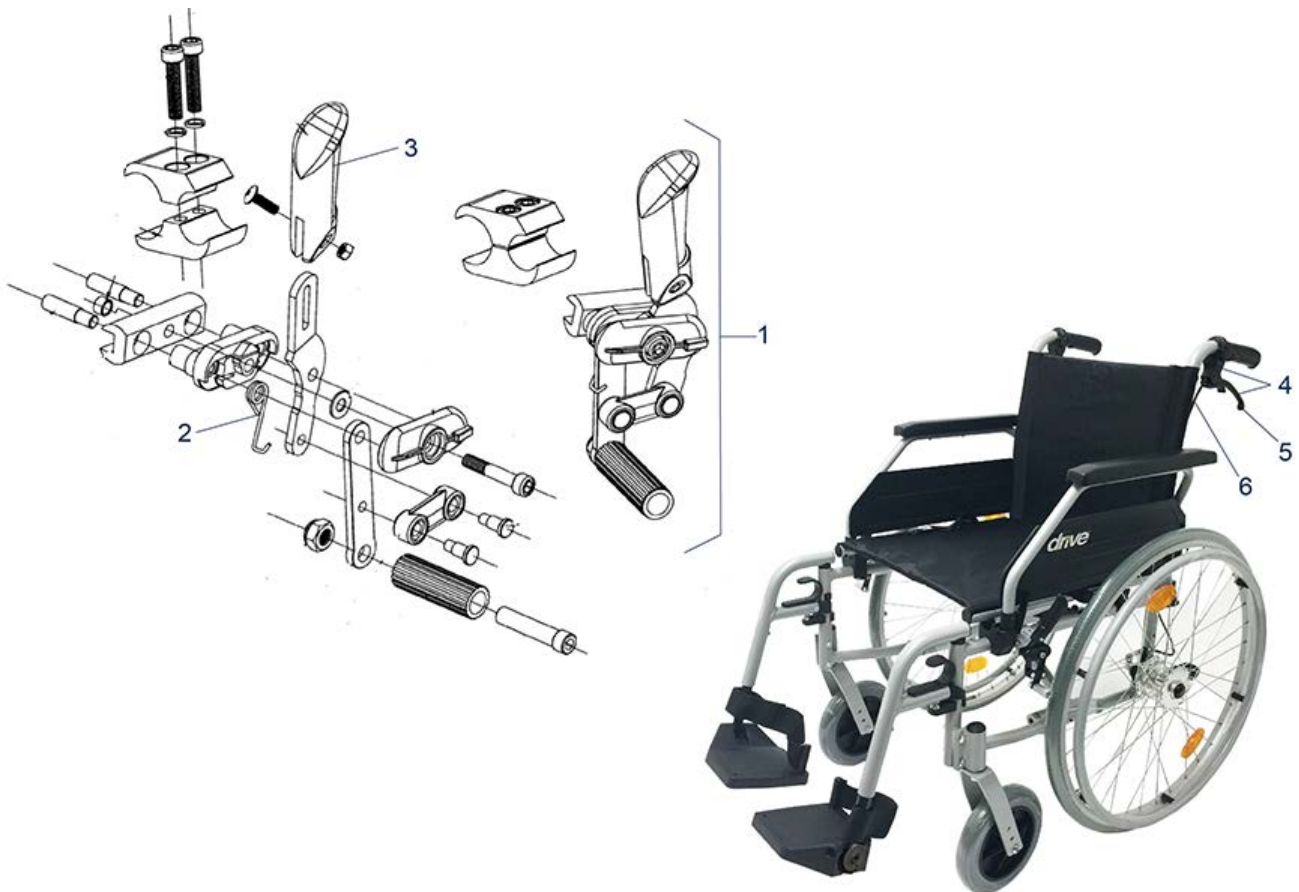

Litec 2G - Rear Wheel / Rear Wheel w. Drum Brake

Litec 2G - Footrest

Litec 2G - X-Brace

Litec 2G - Caster

Litec 2G - Frame

Litec 2G - Backrest / Seat

Item no.	Article no.	Description	Quantity	Price (€)
2	900700707	Right armrest, complete with armpad for Litec 2G lightweight wheelchair	1	€ 72,30
2	900700708	Left armrest, complete with armpad for Litec 2G lightweight wheelchair	1	€ 72,30
1	900700709	Armpad, left with screws for Litec 2G lightweight wheelchair	1	€ 16,20
1	900700710	Armpad, right with screws for Litec 2G lightweight wheelchair	1	€ 16,20
3	900700761	Side panel left for Lightweight Wheelchair Litec 2G / Litec 2G PLUS	1	€ 15,40
3	900700762	Side panel right for Lightweight Wheelchair Litec 2G / Litec 2G PLUS	1	€ 15,40
4	900700784	Armrest lock ass'y left for Wheelchair Litec 2G	1	€ 18,00
4	900700785	Armrest lock ass'y right for Wheelchair Litec 2G	1	€ 18,00

Litec 2G - Wheel Lock / Attende Lock

Item no.	Article no.	Description	Quantity	Price (€)
1	900700722	Parking brake, complete, left for Litec 2G lightweight wheelchair	1	€ 64,40
1	900700723	Parking brake, complete, right for Litec 2G lightweight wheelchair	1	€ 64,40
2	900700724	Return spring for parking brake, left for Litec 2G lightweight wheelchair	1	€ 3,50
2	900700725	Return spring for parking brake, right for Litec 2G lightweight wheelchair	1	€ 3,50
6	900700773	Bowden cable, black (left = right) for Lightweight Wheelchair Litec 2G	1	€ 14,80
5	900700778	Brake handle for Wheelchair Litec 2G / Litec 2G PLUS (pair)	1	€ 13,95
4	900700782	Handle ass'y attendant brake (w/o Bowden cable), left, for Lightweight Wheelchair Litec 2G	1	€ 10,50
4	900700783	Handle ass'y attendant brake (w/o Bowden cable), right, for Lightweight Wheelchair Litec 2G	1	€ 10,50
3	910350428	Lever for parking brake for Ecotec	1	€ 6,00