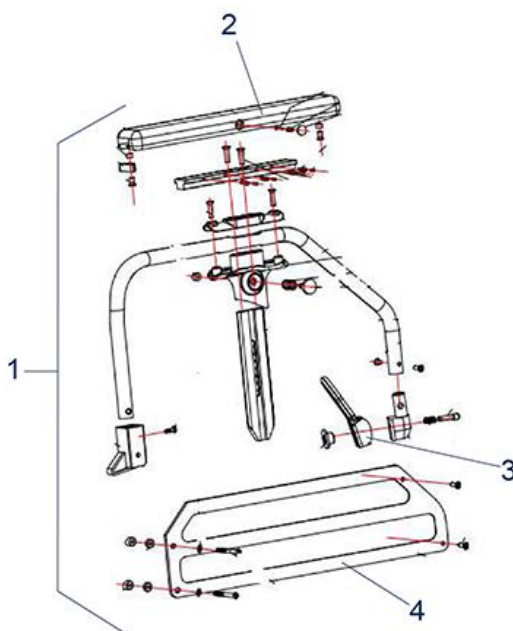

Litec 2G PLUS - Footrest

Litec 2G PLUS - X-Brace

Litec 2G PLUS - Caster

Litec 2G PLUS - Frame

Litec 2G PLUS - Backrest / Seat

Litec 2G PLUS - Anti Tip / Crutch Holder

Item no.	Article no.	Description	Quantity	Price (€)
1	900700742	Armrest ass'y right incl. arm pad for Lightweight Wheelchair Litec 2G PLUS	1	€ 114,10
1	900700743	Armrest ass'y left incl. arm pad for Lightweight Wheelchair Litec 2G PLUS	1	€ 114,10
2	900700759	Armpad with screws, left for Lightweight Wheelchair Litec 2G PLUS	1	€ 32,50
2	900700760	Armpad with screws, right for Lightweight Wheelchair Litec 2G PLUS	1	€ 32,50
4	900700761	Side panel left for Lightweight Wheelchair Litec 2G / Litec 2G PLUS	1	€ 15,40
4	900700762	Side panel right for Lightweight Wheelchair Litec 2G / Litec 2G PLUS	1	€ 15,40
3	900700776	Armrest lock ass'y (left = right) for Lightweight Wheelchair Litec 2G PLUS (pair)	1	€ 34,20