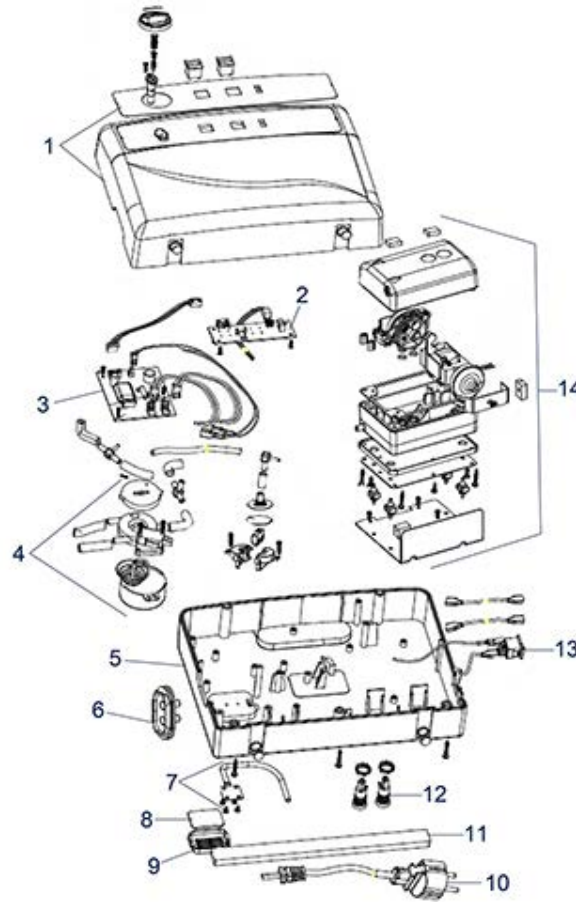

DuoWave Power Assembly - Spare Parts

Item no.	Article no.	Description	Quantity	Price (€)
14	820000208	Compressor for power unit for Med Aire DuoWave alternating pressure support system	1	€ 25,20
13	820000209	On/off switch for power unit for Med Aire DuoWave alternating pressure support system	1	€ 1,80
2	820000210	Upper board for power unit for Med Aire DuoWave	1	€ 25,80
3	820000211	Lower board for power unit for Med Aire DuoWave	1	€ 22,60
8	820000212	Air filter on power unit for Med Aire DuoWave	1	€ 0,20
9	820000213	Air filter cover on power unit for Med Aire DuoWave	1	€ 0,40
10	820000214	Mains plug for power unit for Med Aire DuoWave	1	€ 12,60
5	820000215	Rear housing for power unit for Med Aire DuoWave	1	€ 18,00
1	820000216	Front housing for power unit with display for Med Aire DuoWave	1	€ 31,70
7	820000217	Hook set for power unit for Med	1	€ 1,90