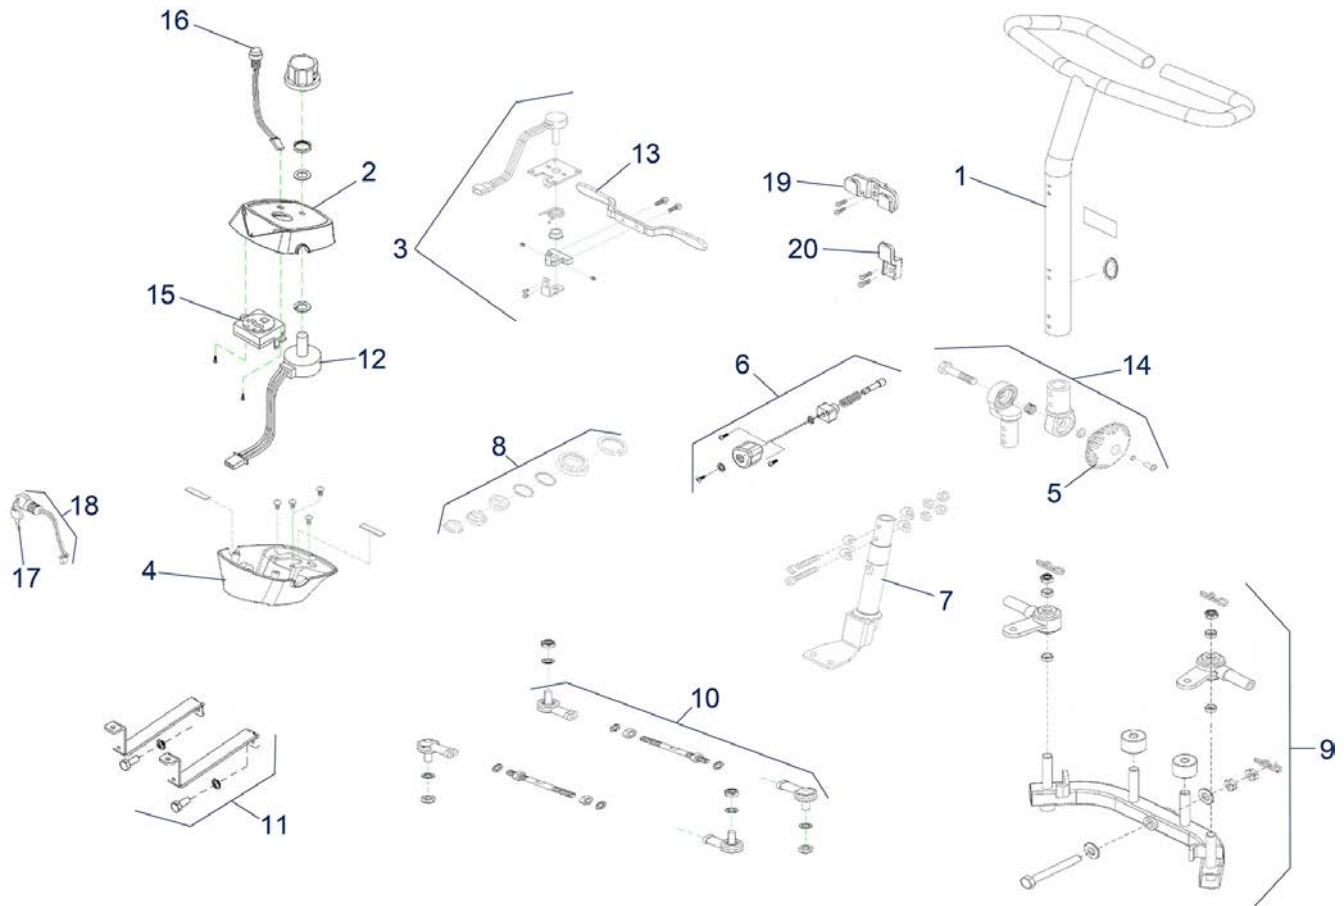

Raven (Scout) - Tiller Assembly

Item no.	Article no.	Description	Quantity	Price (€)
8	950000416	Bearing for Scout scooter, Kite	1	€ 12,80
10	950000418	Track rod, cpl. left/right for Scout scooter	1	€ 54,30
18	950000434	Ignition switch with 2 keys for New Kite/Scout scooter	1	€ 36,40
16	950000745	Horn button for Envoy/ Envoy S/Scout scooter	1	€ 10,40
19	950000790	Top basket bracket for Envoy, Envoy S, Scout	1	€ 5,60
20	950000791	Lower basket bracket for Envoy, Envoy S, Scout	1	€ 4,70
17	950000902	Ignition key for Scout scooter	1	€ 24,90
12	950000904	Speed controller for Scout scooter	1	€ 38,20
3	950000907	Speed dial ass'y for Scooter Scout	1	€ 78,30
15	950000910	Battery display for Scout scooter	1	€ 19,10
13	950000912	Wig-wag lever for Scout scooter	1	€ 16,40
1	950000914	Handlebar for Scout scooter	1	€ 117,00
2	950000915	Upper handlebar shroud, red for Scout scooter	1	€ 63,40