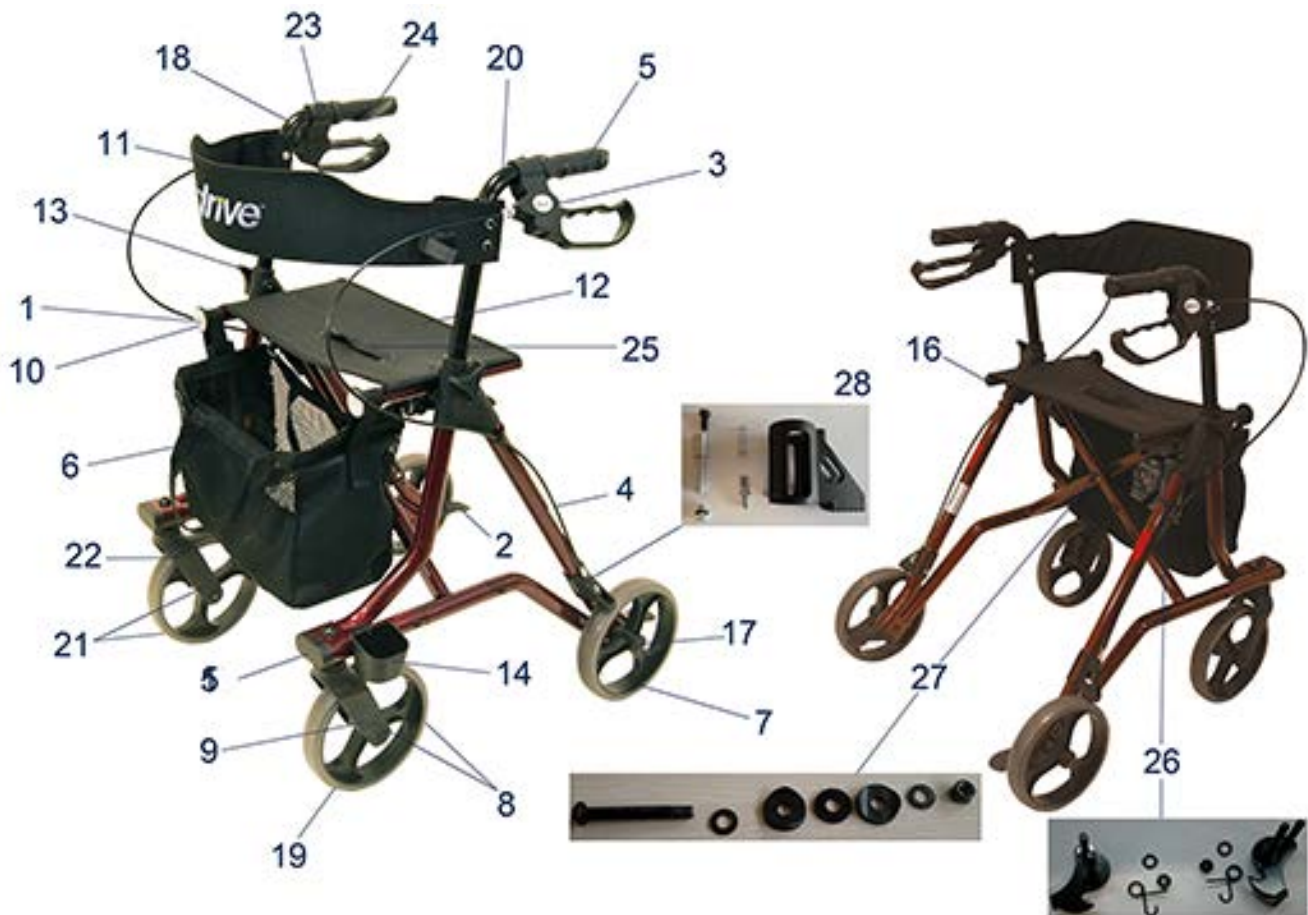

Torro

Item no.	Article no.	Description	Quantity	Price (€)
o. Abb.	710000039	Bowden cable 1166 mm with end sleeve, for Cristallo/Cristallo²/Migo/Road/Torro/GoLite rollator	1	€ 6,70
13	740500102	Star screw for Torro rollator	1	€ 11,30
17	740500103	Cover cap for wheel, Torro rollator	1	€ 2,80
1	740500104	Front cover cap with reflectors for Torro rollator (pair)	1	€ 4,60
16	740500105	Rear cover cap for Torro rollator	1	€ 3,30
11	740500106	Black backrest for Torro rollator	1	€ 36,80
5	740500107	Handgrip, left for Torro rollator	1	€ 9,90
9	740500108	Fork for Torro rollator	1	€ 30,00
6	740500109	Net bag for Torro rollator	1	€ 28,70
10	740500110	Silver reflector for Torro rollator	1	€ 1,20
8	740500111	Wheel with fork, front left for Torro rollator	1	€ 54,10
7	740500112	Rear wheel incl. metal wheel axle for Torro rollator	1	€ 29,50
15	740500113	Cover cap for front frame for Torro rollator	1	€ 4,30