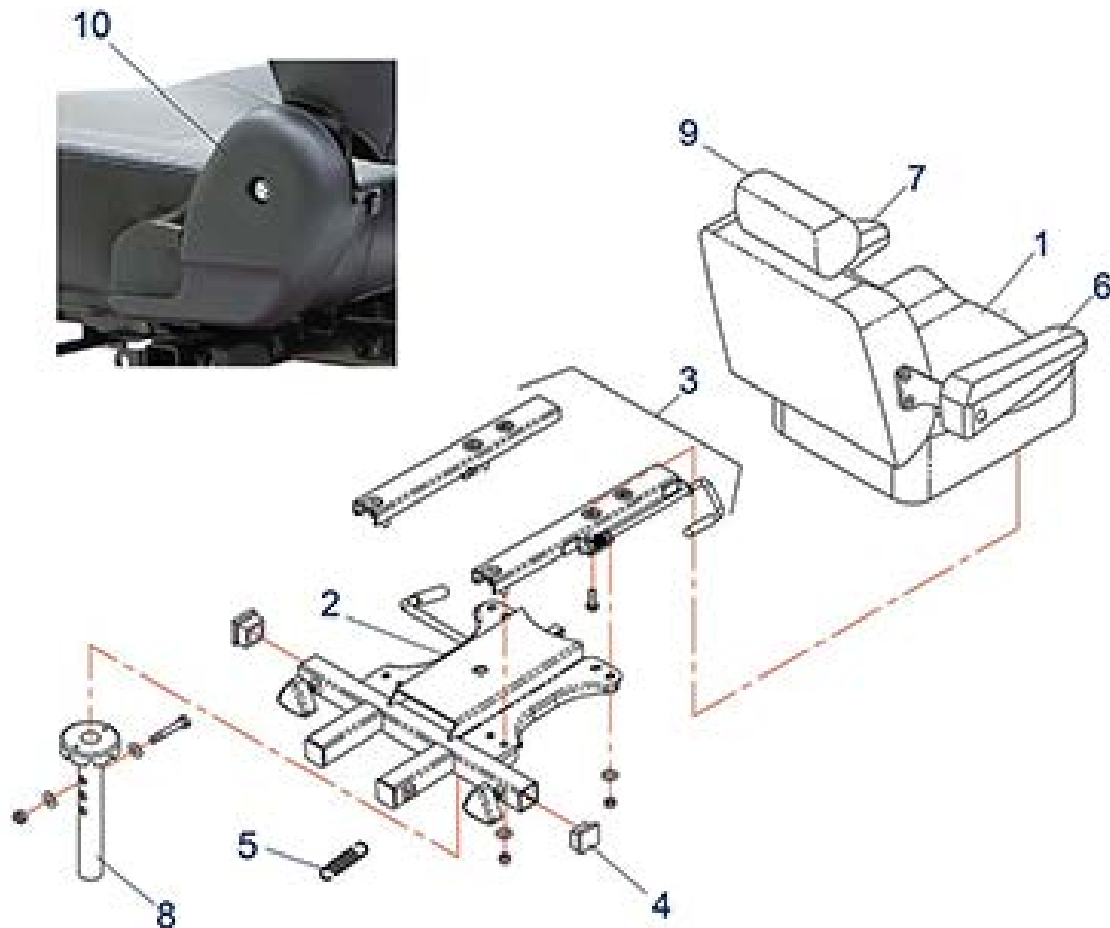

ST4D / ST4D Plus - Seat

Item no.	Article no.	Description	Quantity	Price (€)
8	950001129	Seat receiver for ST3/ST4D/ST4D Plus/ST4D 2G 3-wheel/ST5D 3-wheel scooter	1	€ 44,50
3	950001278	Seat adjustment cpl. for ST5D/3-wheel up to Bj. 2019/ST5D Plus/ST5D 3-wheel/ST4D/ST4D-2G/ST6 scooter	1	€ 42,30
5	950001279	Spring for seat release for ST5D/ST5D Plus/ST4D/ST4D-2G/3-wheel scooter	1	€ 3,20
4	950001280	Plugs for seat console for ST5D/3-wheel up to Bj. 2019 /ST5D Plus/ST5D 3-wheel/ST4D/ST4D-2G/3-wheel scooter	1	€ 2,60
1	950001418	Seat for ST4D/ST4D-2G/3-wheel scooter (without base and seat adjustment)	1	€ 355,00
2	950001458	Seat base (swivel plate) for ST4D scooter	1	€ 165,60
6	950001463	Handrail bracket comp. right for	1	€ 69,00