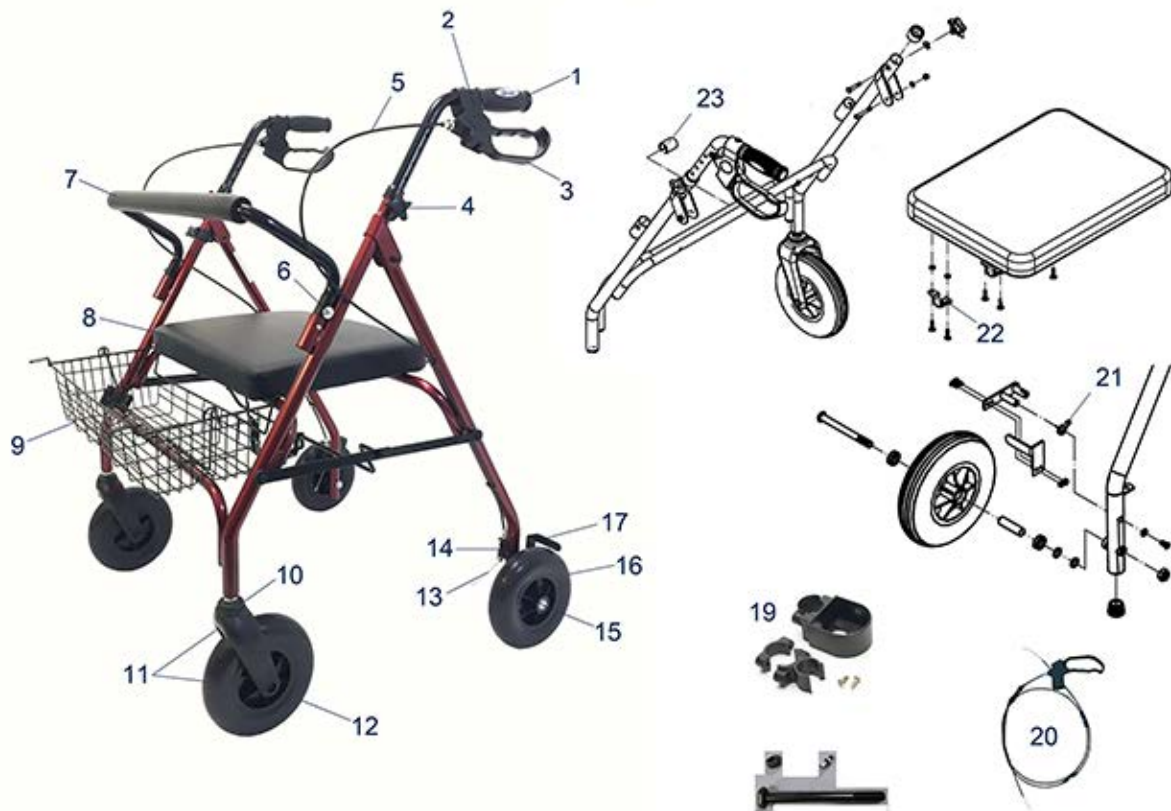

Item no.	Article no.	Description	Quantity	Price (€)
19	710000012	Crutch holder, complete Migo/Cristallo/GoLite	1	€ 25,00
5	710000035	Bowden cable with sleeve and adjusting screw, complete for GoLite	1	€ 15,80
13	710000039	Bowden cable 1166 mm with end sleeve, for Cristallo/Cristallo²/Migo/Road/Torro/GoLite rollator	1	€ 6,70
17	710000054	Brake lever for GoLite	1	€ 15,60
20	710000081	One-hand brake retrofit kit for Road/Migo/Cristallo/Gigo/Gigo 2G/GoLite/ (assembly for Cristallo² is possible by the customer)	1	€ 71,00
2	710000086	Hand brake Cristallo/Cristallo²/Migo/Gigo/Gigo 2G/GoLite w/o brake cable, w/ brake handle	1	€ 15,60
3	710000087	Brake handle for Cristallo/Cristallo²/Migo/Gigo/Gigo 2G/Road/TriWalker	1	€ 5,95
9	727100127	Basket for rollator GoLite 200, SN 14M/15J	1	€ 34,90