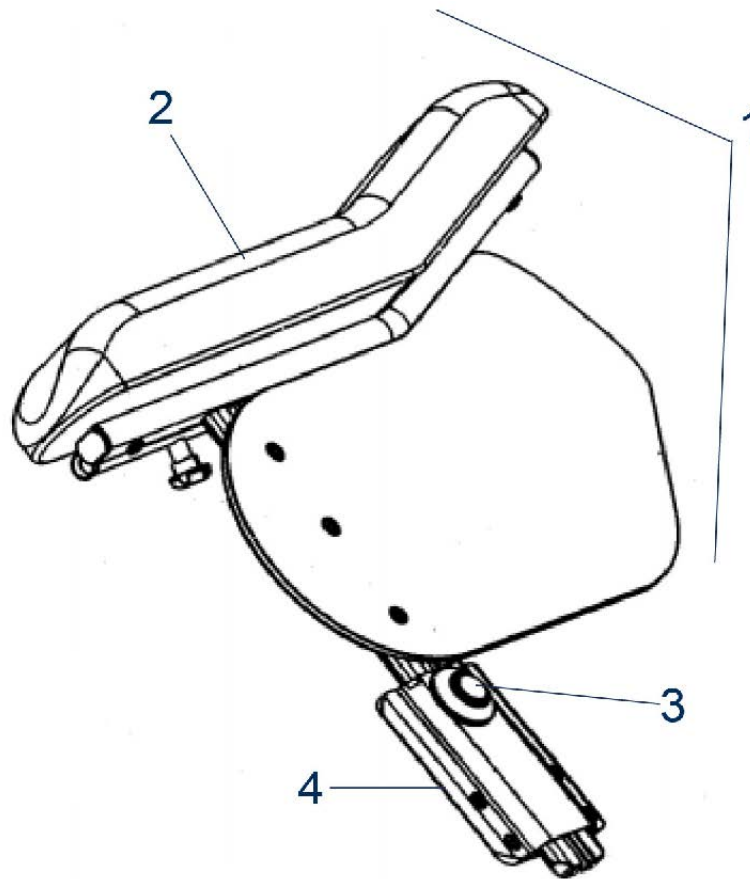

Multitec - Frame

Multitec - Caster

Multitec - Backrest

Multitec - Seat- and Backrest Cushion

Multitec - Anti Tip

Multitec - Head Rest

Multitec - Accessories

Item no.	Article no.	Description	Quantity	Price (€)
4	900900903	Armrest bracket for Multitec wheelchair	1	€ 62,20
1	900900934	Armrest complete. left for Multitec wheelchair	1	€ 196,90
1	900900935	Armrest complete, right for Multitec wheelchair	1	€ 196,90
2	900900939	Armpad, left for Multitec wheelchair	1	€ 57,10
2	900900940	Armpad, right for Multitec wheelchair	1	€ 57,10
3	900900947	Locking knob arm rest for wheelchair Multitec	1	€ 17,30