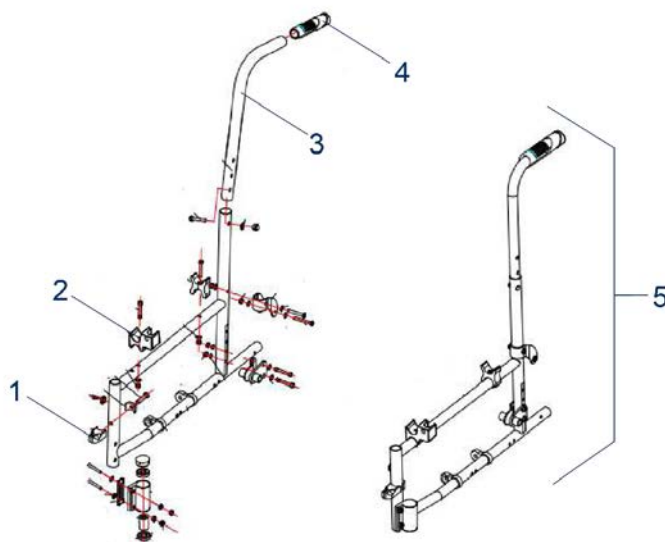

Item no.	Article no.	Description	Quantity	Price (€)
1	900100705	Footrest locking block for Rotec/Freetec/Litec 2G/Litec 2G PLUS wheelchair	1	€ 6,40
5	900700740	Side frame left incl. push handle for Lightweight Wheelchair Litec 2G PLUS	1	€ 152,20
5	900700741	Side frame right incl. push handle for Lightweight Wheelchair Litec 2G PLUS	1	€ 152,20
2	900700763	Front armrest receiver left, aluminum, with screw for Lightweight Wheelchair Litec 2G PLUS	1	€ 20,90
2	900700764	Front armrest receiver right, aluminum, with screw for Lightweight Wheelchair Litec 2G PLUS	1	€ 20,90
3	900700771	Push handle with screw, left = right, for Lightweight Wheelchair Litec 2G PLUS	1	€ 21,20
4	STDS871	Handgrip right/left for Sentra XXL/Litec 2G/PLUS/Viper/D-Lite wheelchair	1	€ 29,70