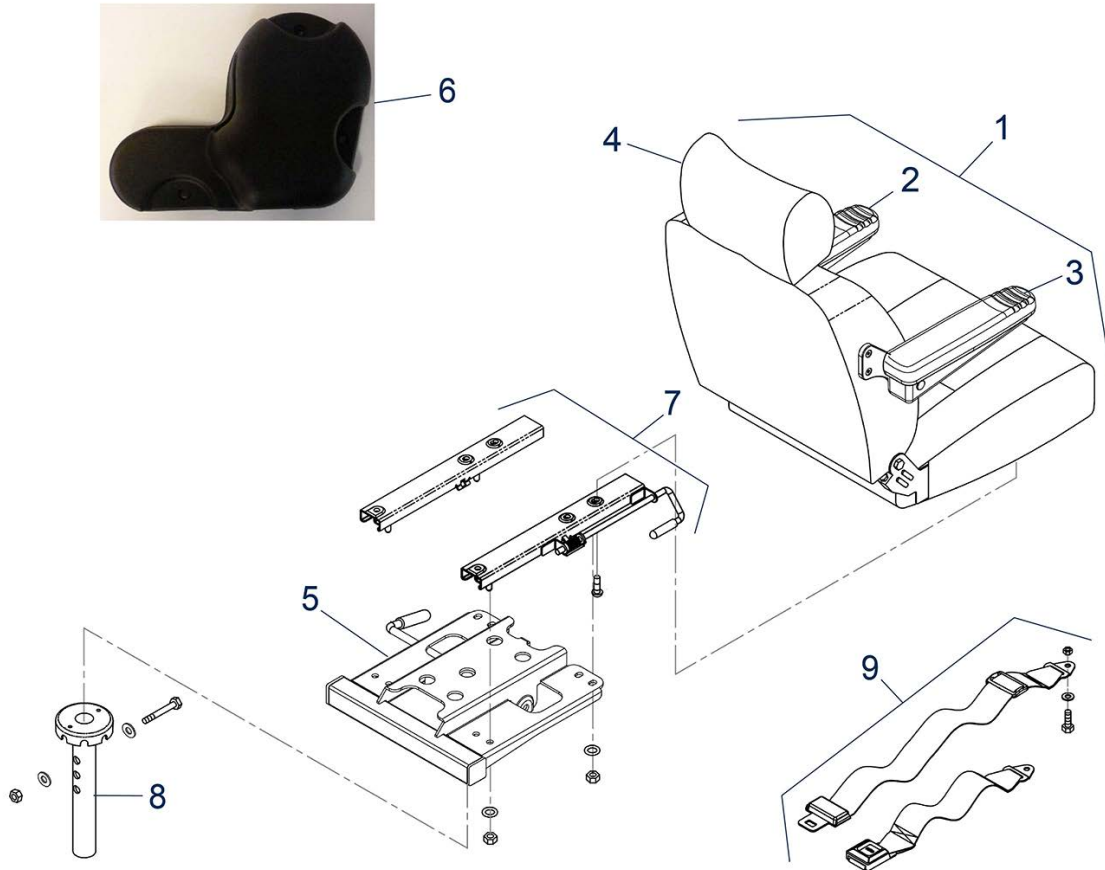

Item no.	Article no.	Description	Quantity	Price (€)
7	950001278	Seat adjustment cpl. for ST5D/3-wheel up to Bj. 2019/ST5D Plus/ST5D 3-wheel/ST4D/ST4D-2G/ST6 scooter	1	€ 42,30
6	950001292	Seat adjustment lever shroud for ST5D/ST6 scooter	1	€ 3,80
1	950001664	Seat for ST6 scooter up to SN: 4C2004ST6D4006 (without base and seat adjustment)	1	€ 669,10
4	950001667	Headrest for ST6 scooter	1	€ 67,10
5	950001668	Seat base (swivel plate) for ST6 scooter	1	€ 160,00
9	950001676	Safety belt for ST6 scooter	1	€ 39,60
1	950001688	Seat for Scooter ST6 as from SN 4C2004ST6D4007 (without base and seat adjustment)	1	€ 603,80
3	950001689	Handrail bracket comp. right for Scooter ST6 as from SN 4C2004ST6D4007	1	€ 102,60
2	950001690	Handrail bracket comp. left for Scooter ST6 as from SN	1	€ 102,60