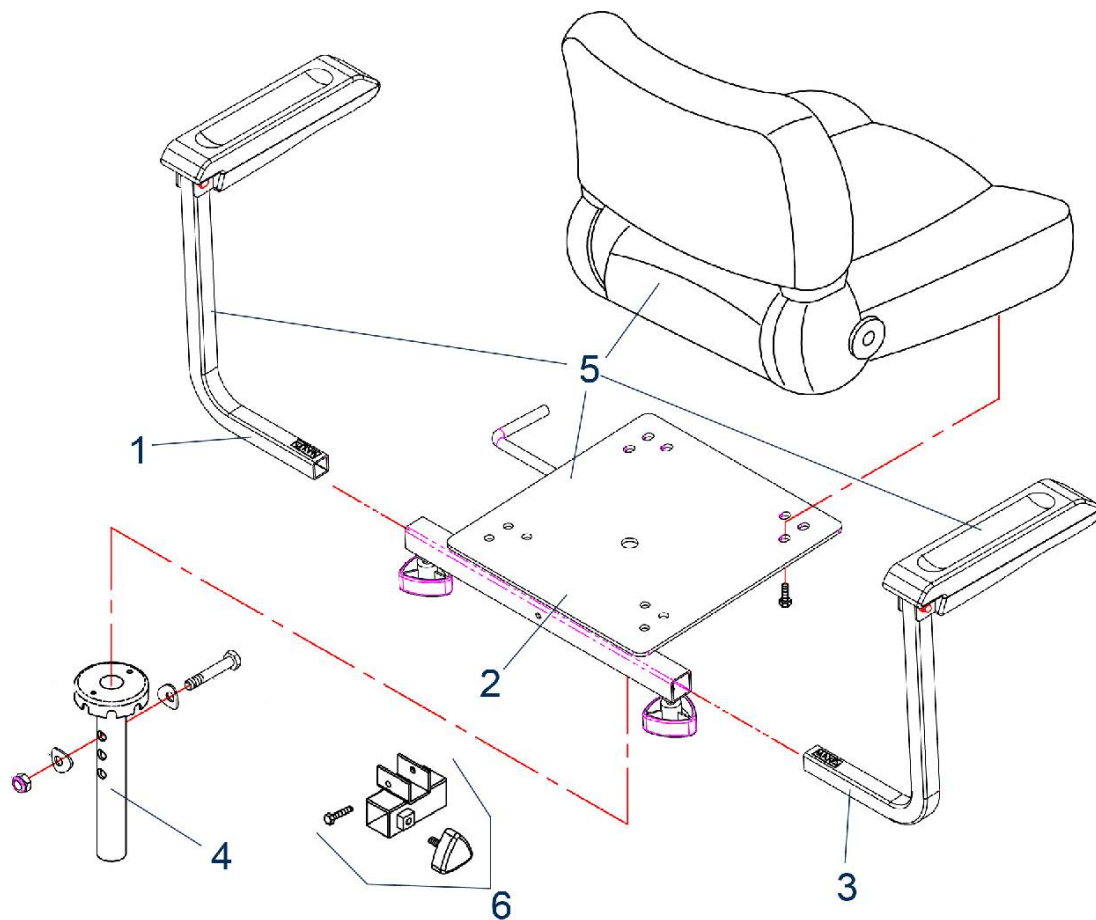

Crow (ST3) - Seat

Item no.	Article no.	Description	Quantity	Price (€)
o. Abb.	950001100	Seat suspension (48 mm raise) for ST3 scooter	1	€ 144,60
3	950001126	Right armrest for ST3 scooter	1	€ 68,90
1	950001127	Left armrest for ST3 scooter	1	€ 68,90
2	950001128	Seat base (swivel plate) for ST3 scooter	1	€ 152,00
4	950001129	Seat receiver for ST3/ST4D/ST4D Plus/ST4D 2G 3-wheel/ST5D 3-wheel scooter	1	€ 44,50
5	950001148	Seat cpl. for ST3 scooter	1	€ 540,20
6	950001149	Holder accessories for Scooter ST3	1	€ 18,70