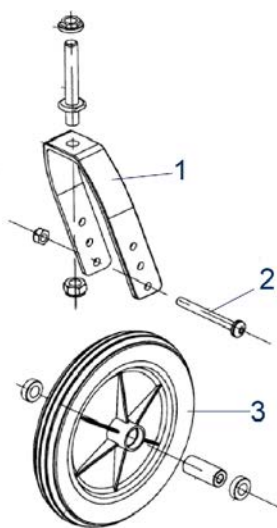

Item no.	Article no.	Description	Quantity	Price (€)
3	900700715	8" front wheel with bearing for Litec 2G / PLUS lightweight wheelchair	1	€ 25,70
2	900700716	Front wheel axle, complete for Litec 2G/ Litec 2G PLUS lightweight wheelchair up to SN 2A1904	1	€ 11,60
1	900700717	Front fork, left for Litec 2G/PLUS lightweight wheelchair	1	€ 25,70
1	900700718	Front fork, right for Litec 2G/PLUS lightweight wheelchair	1	€ 25,70
1	900700780	Front fork left, black for Litec 2G/Litec 2G PLUS	1	€ 25,70
1	900700781	Front fork right, black for Litec 2G/Litec 2G PLUS	1	€ 25,70
2	910350461	Front axle bolt for Wheelchairs Rotec / Rotec XL / Freetec / Ecotec 2G / (Litec 2G / Litec 2G PLUS ab SN 2A1904)	1	€ 3,10