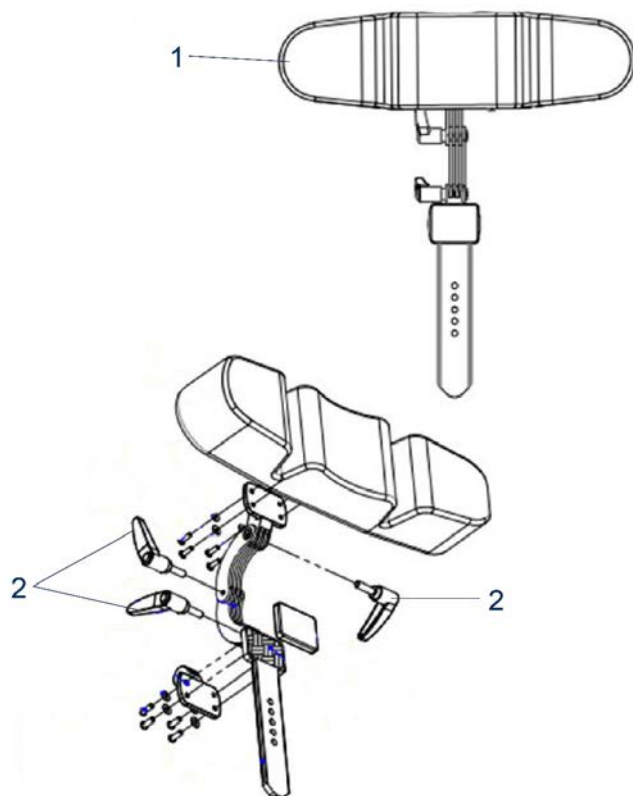

Item no.	Article no.	Description	Quantity	Price (€)
1	900900925	Headrest for Multitec wheelchair	1	€ 217,70
2	900900953	Headrest locking lever for wheelchair Multitec	1	€ 6,10