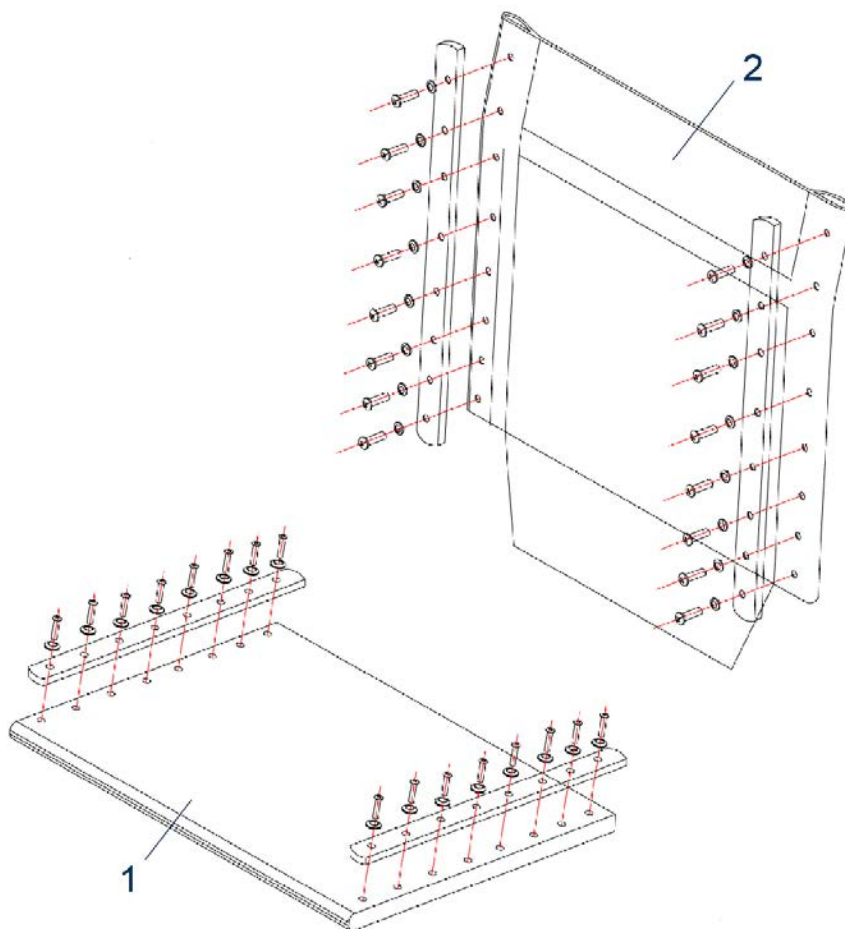

Item no.	Article no.	Description	Quantity	Price (€)
1	STDS2390BLK	Seat upholstery, complete for Sentra XXL 71 cm wheelchair	1	€ 96,00
2	STDS2391BLK	Backrest upholstery, complete for Sentra XXL 71 cm wheelchair	1	€ 114,60
1	STDS2392BLK	Seat upholstery, complete for Sentra XXL 76 cm wheelchair	1	€ 96,00
2	STDS2393BLK	Backrest upholstery, complete for Sentra XXL 76 cm wheelchair	1	€ 114,60