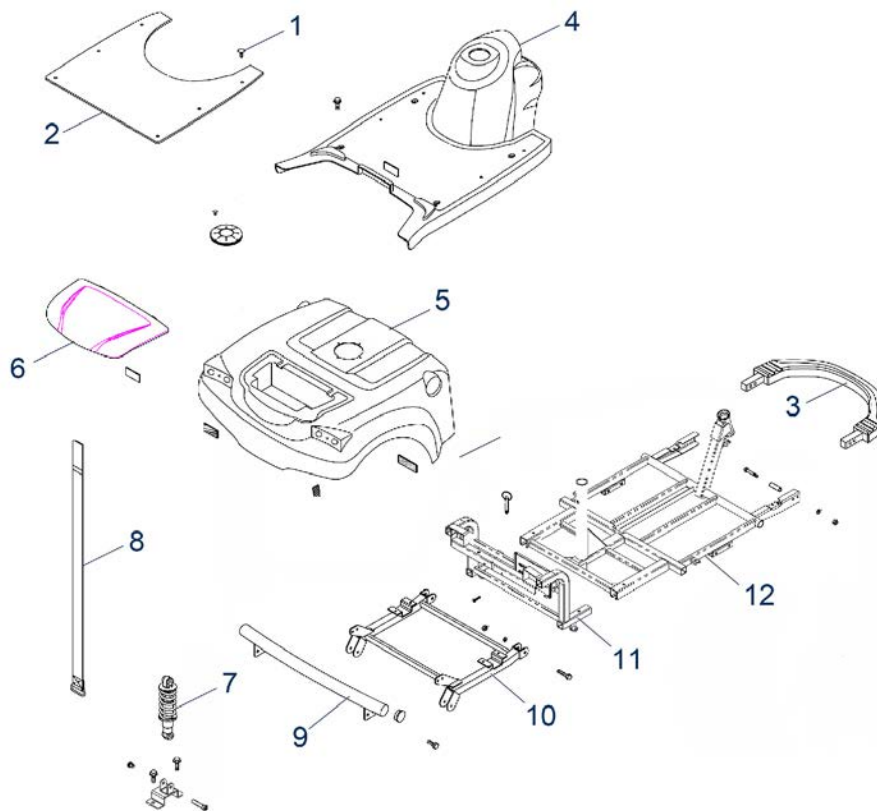

Item no.	Article no.	Description	Quantity	Price (€)
1	950001218	Clip for foot mat for ST4D / ST5D / ST5D 3-wheel up to Bj. 2019 / ST6 scooter	1	€ 2,60
7	950001520	Rear suspension for ST5D 3-wheel up to Bj. 2019 scooter	1	€ 238,40
8	950001521	Retaining strap for battery for ST5D 3-wheel up to Bj. 2019 scooter	1	€ 8,40
4	950001526	Front shroud, anthracite for ST5D 3-wheel up to Bj. 2019 scooter	1	€ 348,40
2	950001527	Foot mat for ST5D 3-wheel up to Bj. 2019 scooter	1	€ 19,90
5	950001528	Battery cover for ST5D 3-wheel up to Bj. 2019 scooter, anthracite	1	€ 267,50
6	950001529	Cover for rear shroud, anthracite for ST5D 3-wheel up to Bj. 2019 scooter	1	€ 33,00
3	950001537	Front bumper for ST5D 3-wheel up to Bj. 2019 scooter	1	€ 71,10
5	950001541	Battery cover for ST5D 3-wheel up to Bj. 2019 scooter, red	1	€ 348,60