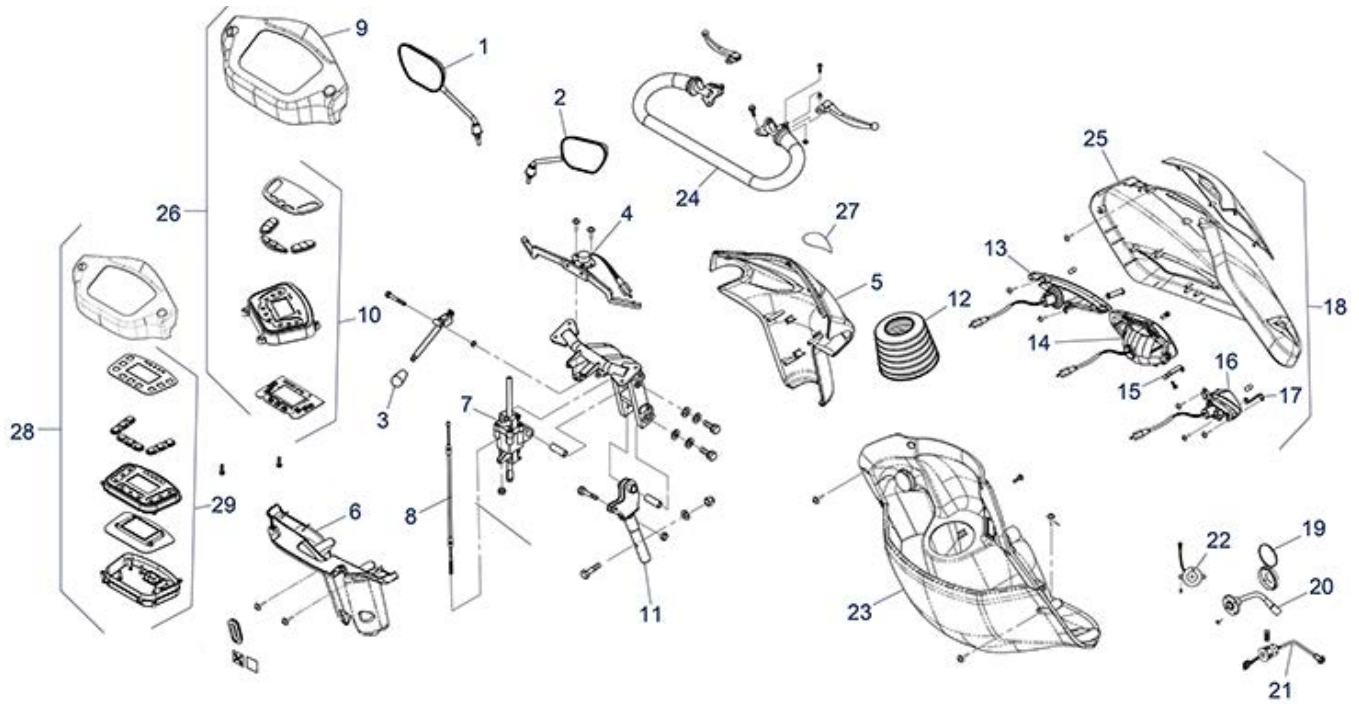

Bluster (ST6) - Electronics / Wire Harness

Bluster (ST6) - Accessories

Bluster (ST6) - Tiller Assembly

Item no.	Article no.	Description	Quantity	Price (€)
1	950001201	Rear view mirror, left for ST4D / ST4D-2G / ST5D / ST6 scooter	1	€ 37,50
2	950001202	Rear view mirror, right for ST4D / ST4D-2G / ST5D / ST6 scooter	1	€ 37,50
12	950001204	Dust cover for ST5D/ST5D Plus/ST5D 3-wheel/ST6/ST4D-2G/3-wheel scooter	1	€ 5,10
21	950001211	Ignition switch with 2 keys for ST5D/ST5D Plus/ST5D 3-wheel/ST6 scooter	1	€ 36,40
7	950001272	Locking mechanism for steering adjustment for ST5D/3-wheel up to Bj.2019/ST5D Plus/ST5D 3-wheel/ST4D/ST4D-2G/3-wheel/ST 6 scooter	1	€ 88,50
8	950001273	Steering adjustment cable for ST5D/ST5D Plus/ST5D 3-wheel/ST6 scooter	1	€ 6,10
3	950001298	Handle for Scooter ST5D 4-wheel/ST5D Plus/ST5D 3-wheel/ST4D/ST4D-2G/3-wheel/ST 6 4-wheel	1	€ 4,30
29	950001383	Display for ST6/ST6 3-wheel from SN: 4C2304ST6D	1	€ 516,00
28	950001384	Housing for Display/control panel for ST6/ST6 3-wheel cpl. from SN: 4C2304ST6D	1	€ 507,20