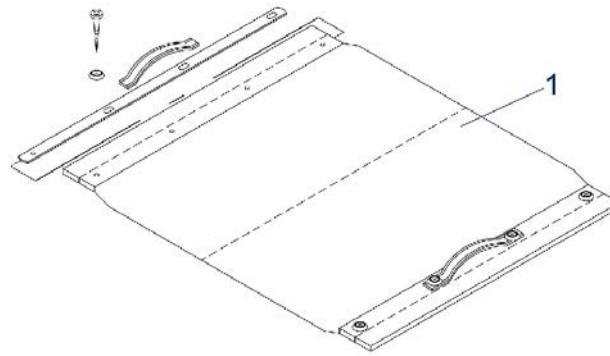

Ecotec - Backrest / Seat

Item no.	Article no.	Description	Quantity	Price (€)
2	900250501	Backrest upholstery, complete SW 45 cm for Ecotec wheelchair	1	€ 68,50
1	900250518	Seat upholstery, complete SW 39 cm for Ecotec wheelchair	1	€ 63,10
1	900250519	Seat upholstery, complete SW 42 cm for Ecotec wheelchair	1	€ 63,10
1	900250520	Seat upholstery, complete SW 45 cm for Ecotec wheelchair		€ 62,40
1	900250521	Seat upholstery, complete SW 48 cm for Ecotec wheelchair	1	€ 62,40
1	900250522	Seat upholstery, complete SW 51 cm for Ecotec wheelchair	1	€ 62,40
2	900250523	Backrest upholstery, complete SW 39 cm for Ecotec wheelchair	1	€ 68,50
2	900250524	Backrest upholstery, complete SW 42 cm for Ecotec wheelchair	1	€ 68,50
2	900250525	Backrest upholstery, complete SW 48 cm for Ecotec wheelchair	1	€ 68,50
2	900250526	Backrest upholstery, complete SW 51 cm for Ecotec wheelchair	1	€ 68,50