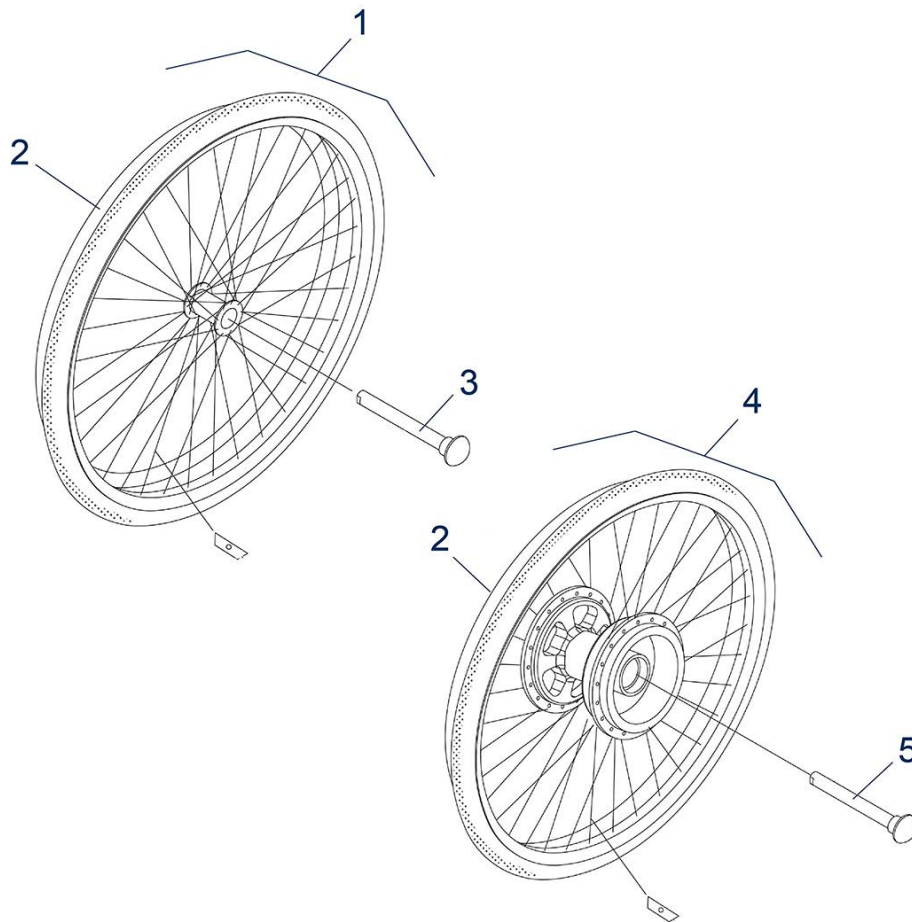

Ecotec - Rear Wheel w. Drum Brake

Item no.	Article no.	Description	Quantity	Price (€)
1	900250502	Rear wheel without drum brake for Ecotec wheelchair	1	€ 90,60
1	900250527	Rear wheel, complete for Ecotec wheelchair	1	€ 93,40
4	900700614	Rear wheel for drumbrake, complete Litec/Ecotec wheelchair	1	€ 182,60
2	900700656	Aluminium handrims for Litec/Ecotec wheelchair	1	€ 37,00
3	900700657	Quick pin axle for Litec/Ecotec wheelchair	1	€ 37,00
5	900700658	Quick pin axle for drumbrake for Litec/Ecotec wheelchair	1	€ 37,00
2	900700673	Aluminium handrims for Litec/Ecotec wheelchair	1	€ 37,00