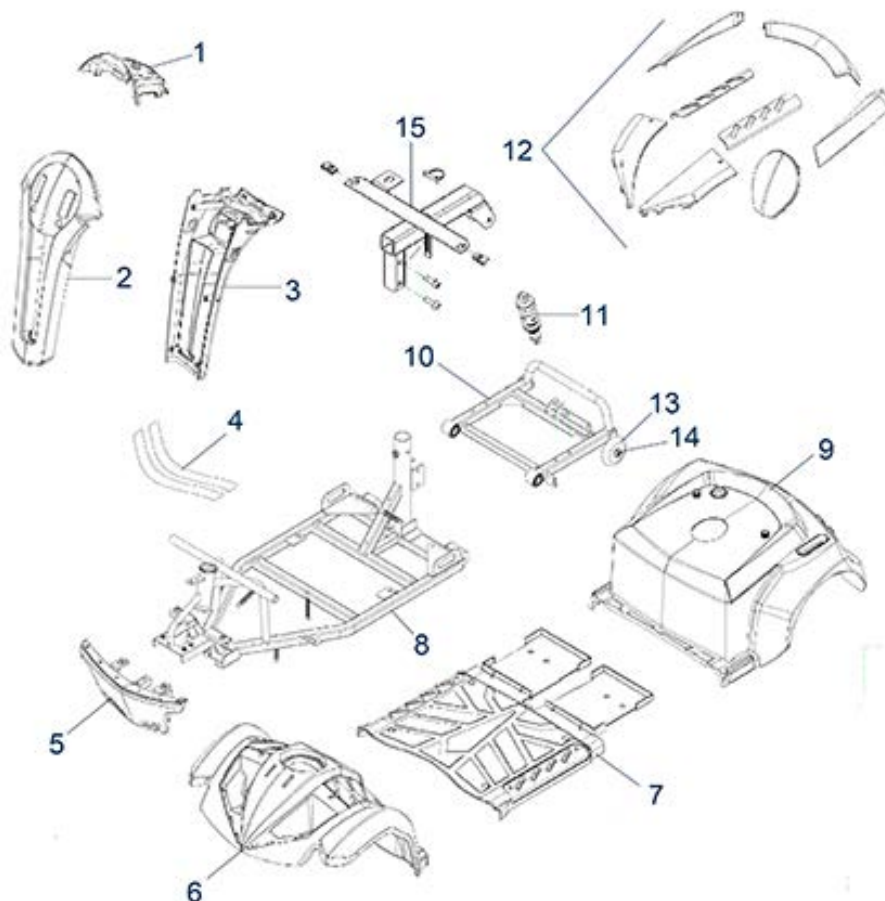

Envoy - Seat

Item no.	Article no.	Description	Quantity	Price (€)
8	950000725	Set of armrests for Envoy scooter	1	€ 257,50
3	950000726	Seat receiver for Envoy/Envoy S scooter	1	€ 42,20
10	950000732	Seat (Standard seat) for Scooter Envoy	1	€ 402,00
2	950000733	Seat (Captain seat) for Envoy/Envoy S scooter, (without base and seat adjustment)	1	€ 498,00
5	950000734	Seat base (swivel plate) for Envoy/Envoy S scooter	1	€ 287,80
4	950000735	Seat slide rail for Envoy/Envoy S scooter	1	€ 58,70
7	950000736	Arm support cpl. left for Envoy scooter captain seat	1	€ 83,70
6	950000737	Arm support cpl. right for Envoy scooter captain seat	1	€ 83,70
9	950000751	Back cover for seat (standard old seat) Scooter Envoy	1	€ 55,30
1	950500267	Head rest for Scooter Envoy	1	€ 98,60