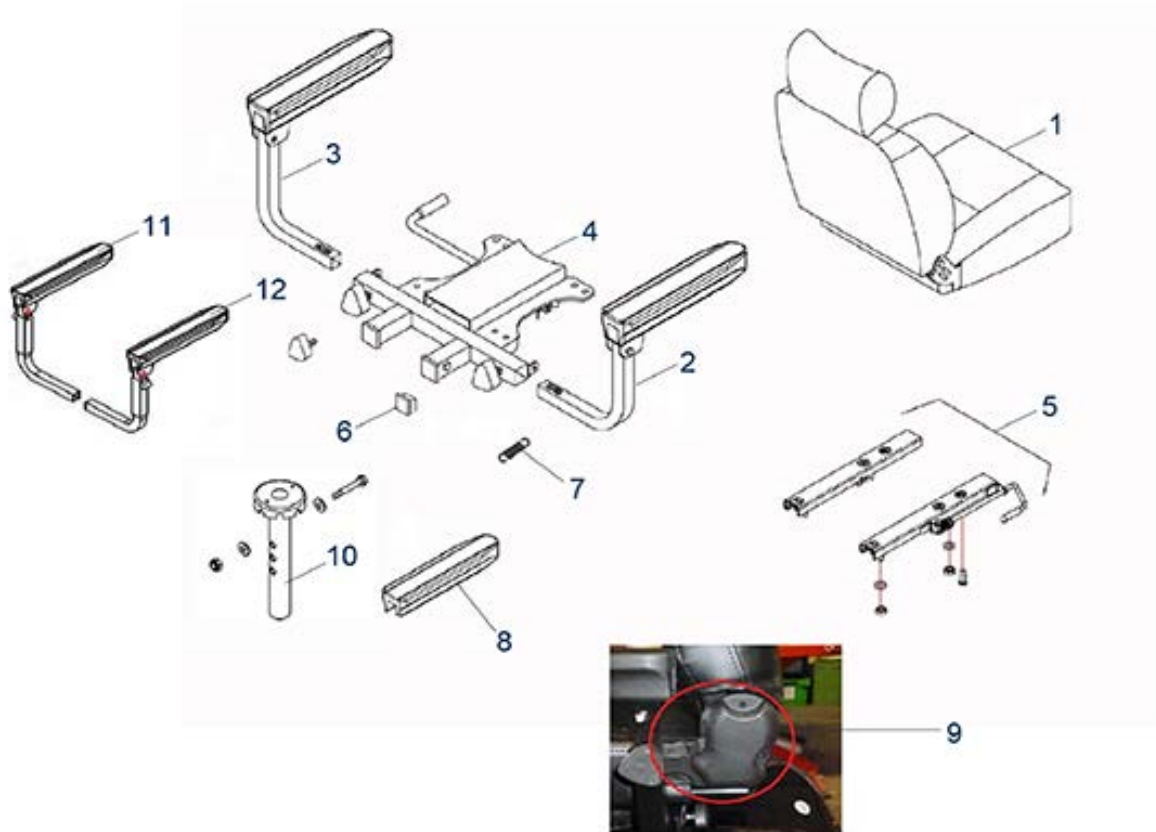

Item no.	Article no.	Description	Quantity	Price (€)
1	950001243	Seat for ST5D / ST5D 3-wheel up to Bj. 2019 scooter (without base and seat adjustment)	1	€ 547,70
2	950001244	Right armrest, complete for ST5D/ST5D 3-wheel up to Bj. 2019/ST5D Plus scooter	1	€ 72,90
3	950001245	Left armrest, complete for ST5D/ST5D 3-wheel up to Bj. 2019/ST5D Plus scooter	1	€ 72,90
4	950001246	Seat base (swivel plate) for ST5D/ST5D 3-wheel up to Bj. 2019/ST4D scooter	1	€ 162,60
8	950001247	Armpad for ST5D/ST5D 3-wheel up to Bj. 2019/ST5D Plus scooter	1	€ 25,90
5	950001278	Seat adjustment cpl. for ST5D/3-wheel up to Bj. 2019/ST5D Plus/ST5D 3-wheel/ST4D/ST4D-2G/ST6 scooter	1	€ 42,30
7	950001279	Spring for seat release for ST5D/ST5D Plus/ST4D/ST4D-2G/3-wheel scooter	1	€ 3,20