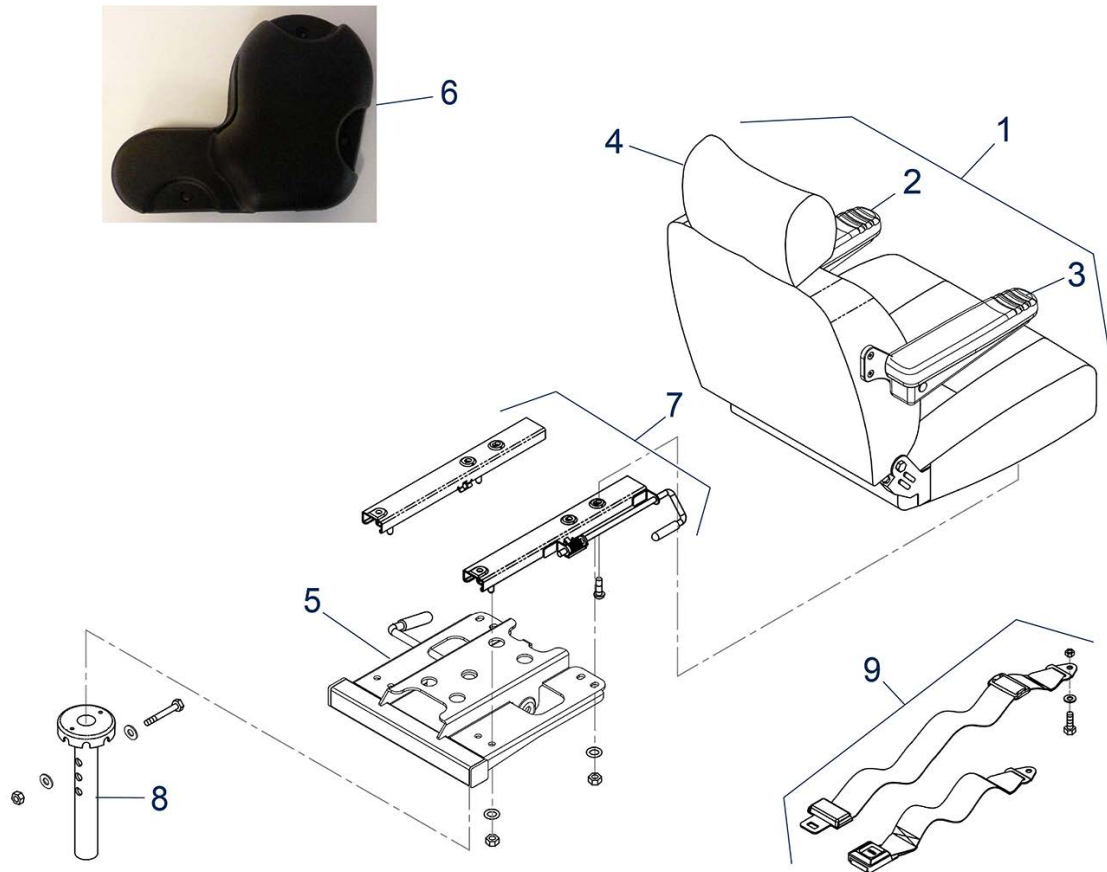

Bluster (ST6) - Seat

Item no.	Article no.	Description	Quantity	Price (€)
7	950001278	Seat adjustment cpl. for ST5D/3-wheel up to Bj. 2019/ST5D Plus/ST5D 3-wheel/ST4D/ST4D-2G/ST6 scooter	1	€ 42,30
6	950001292	Seat adjustment lever shroud for ST5D/ST6 scooter	1	€ 3,80
1	950001664	Seat for ST6 scooter up to SN: 4C2004ST6D4006 (without base and seat adjustment)	1	€ 669,10
4	950001667	Headrest for ST6 scooter	1	€ 67,10
5	950001668	Seat base (swivel plate) for ST6 scooter	1	€ 160,00
9	950001676	Safety belt for ST6 scooter	1	€ 39,60
1	950001688	Seat for Scooter ST6 as from SN 4C2004ST6D4007 (without base and seat adjustment)	1	€ 603,80
3	950001689	Handrail bracket comp. right for Scooter ST6 as from SN 4C2004ST6D4007	1	€ 102,60
2	950001690	Handrail bracket comp. left for Scooter ST6 as from SN	1	€ 102,60