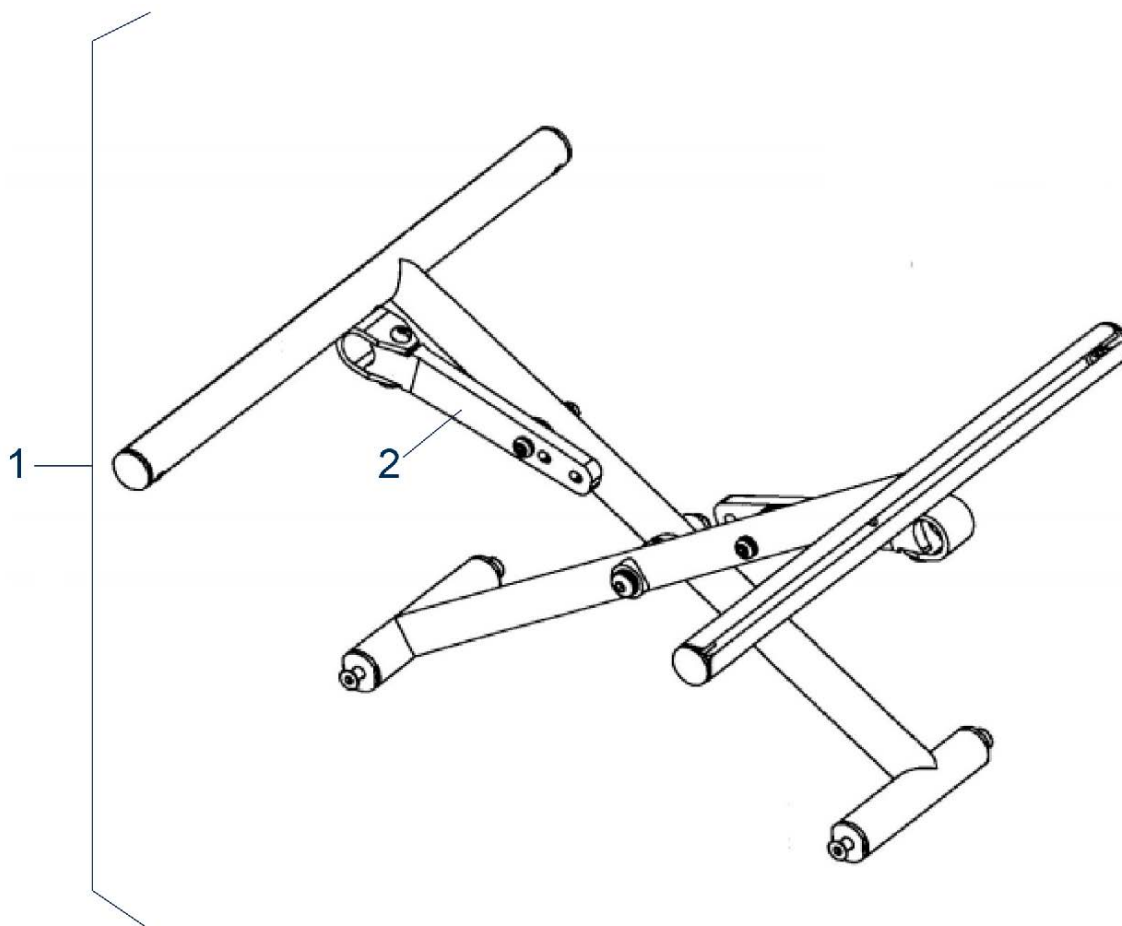

Item no.	Article no.	Description	Quantity	Price (€)
1	900700703	Scissor bracket for Litec 2G / PLUS 38 cm lightweight wheelchair	1	€ 72,30
1	900700704	Scissor bracket for Litec 2G / PLUS 42 cm lightweight wheelchair	1	€ 72,30
1	900700705	Scissor bracket for Litec 2G / PLUS 46 cm lightweight wheelchair	1	€ 72,30
1	900700706	Scissor bracket for Litec 2G / PLUS 50 cm lightweight wheelchair	1	€ 72,30
2	900700770	Retaining lever cross brace (with screws) for Lightweight Wheelchair Litec 2G / Litec 2G PLUS	1	€ 10,90