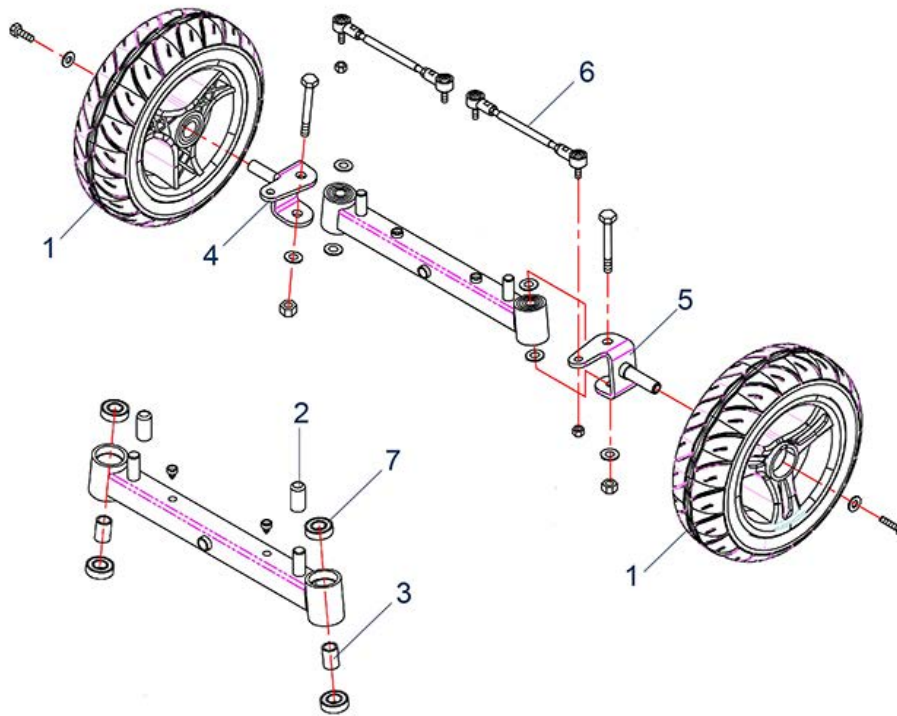

Crow (ST3) - Front Wheels and Axle

Item no.	Article no.	Description	Quantity	Price (€)
1	950001130	Front wheel, complete for ST3 scooter	1	€ 99,60
5	950001131	Right wheel receiver for ST3 scooter	1	€ 11,00
4	950001132	Left wheel receiver for ST3 scooter	1	€ 11,00
6	950001133	Track rod for ST3 scooter	1	€ 38,20
3	950001134	Spacer for wheel suspension for ST3 scooter	1	€ 1,80
2	950001135	Stop rubber for wheel suspension for ST3 scooter	1	€ 0,70
7	950001145	Bearing for wheel suspension for ST3 scooter	1	€ 15,50