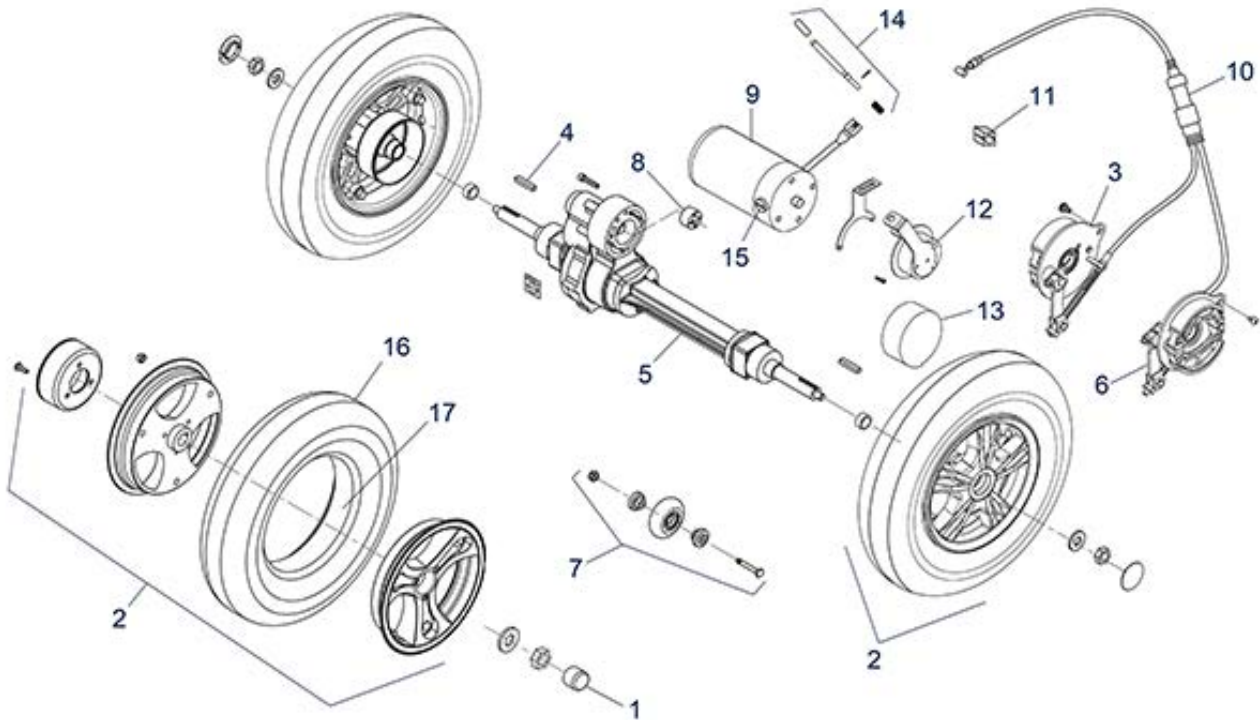

Item no.	Article no.	Description	Quantity	Price (€)
15	950001150	for Scooter ST3 / ST5D 3-wheel up to 2019 / ST6 3/4-wheel	1	€ 11,20
1	950001257	Cover cap for wheel nut for ST5D/ST4D/ST4D-2G/3-wheel/ST6 + ST6 3-Rad up to SN: 4C2304ST6D scooter	1	€ 2,60
8	950001262	Coupler for transmission/motor for ST5D/ST5D Plus/ST5D 3-wheel/ST4D/ST4D-2G/ST6 scooter	1	€ 7,50
7	950001265	Anti-tip wheel cpl. for ST5D/ST5D Plus/ST5D 3-wheel/ST6/ST4D-2G 3-wheel scooter	1	€ 7,90
11	950001266	Ferrite for motor cable for ST5D/3-wheel up to Bj. 2019/ST5D Plus/ST5D 3-wheel/ST4D/ST6 scooter	1	€ 11,90
6	950001269	Brake cpl. right for ST5D/ST5D Plus/ST6 + ST6 3-Rad from SN: 4C2304ST6D scooter	1	€ 74,60
3	950001270	Brake cpl. left for ST5D/ST5D Plus/ST6 + ST6 3-Rad from SN: 4C2304ST6D scooter	1	€ 74,60
10	950001271	Brake cable cpl. for ST5D/ST5D Plus/ST6 + ST6 3-Rad from SN:	1	€ 48,70