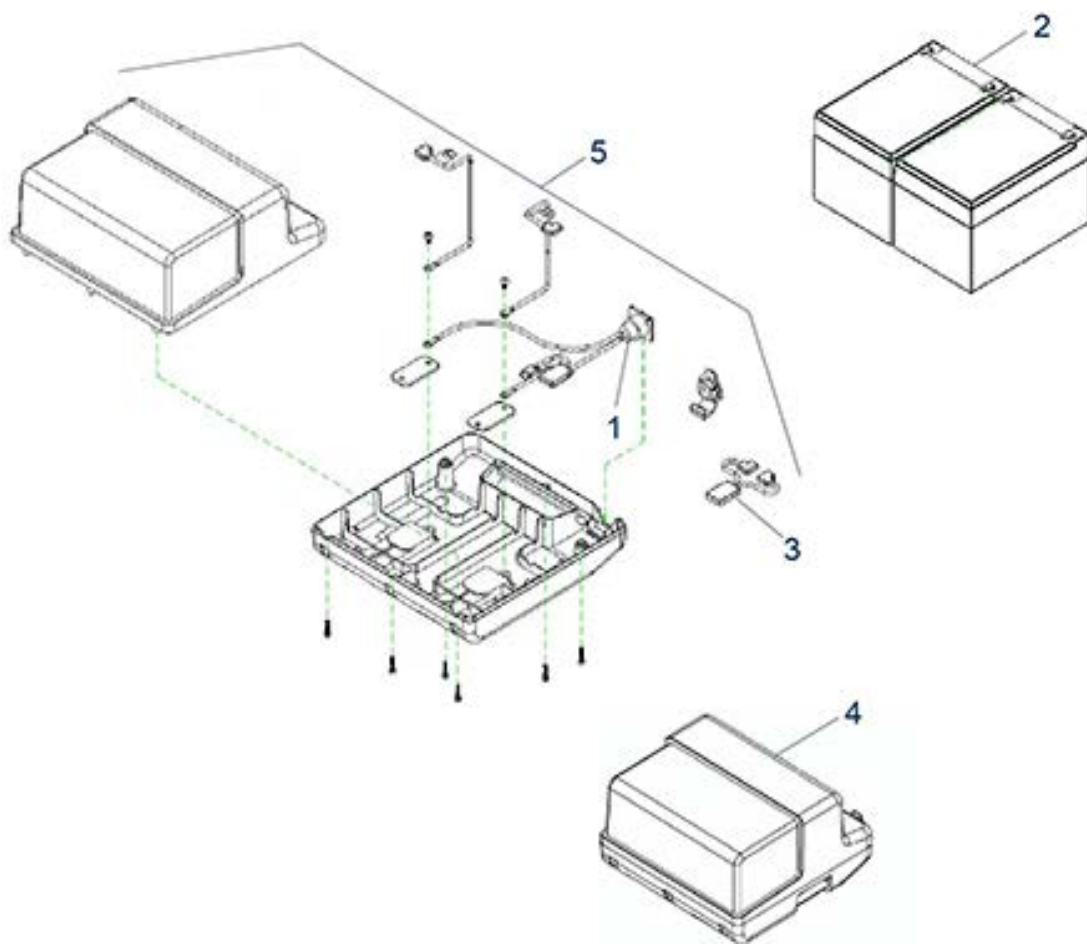

Item no.	Article no.	Description	Quantity	Price (€)
o.Abb.	950000433	Charger for Powerstroll + for New Kite, Scout scooter	1	€ 105,10
o.Abb.	950500218	10Ax1 safety fuse for Powerstroll/Santis/Kite/Supreme	1	€ 1,90
4	960000008	Battery housing with battery, compl. for Powerstroll	1	€ 356,70
5	960000009	Battery housing without battery, compl. for Powerstroll	1	€ 59,00
3	960000032	Battery cable for Powerstroll	1	€ 5,50
1	960000034	Charging cable with socket for Powerstroll	1	€ 15,10
2	960000049	12 V / 12 Ah battery for Powerstroll (Pair only)	1	€ 147,90