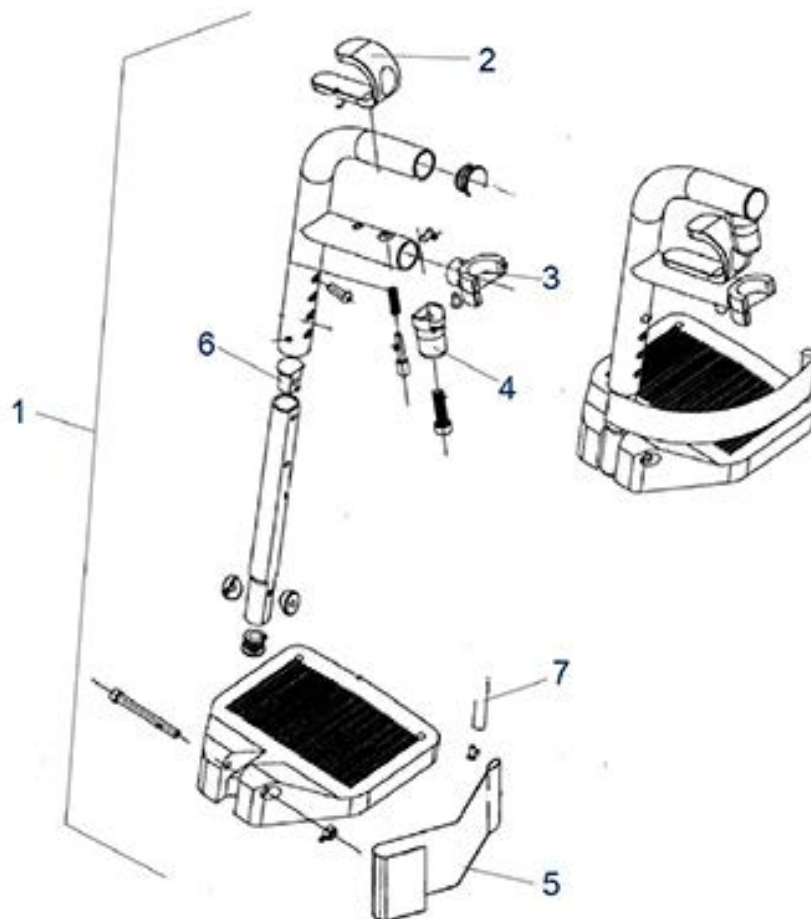

Item no.	Article no.	Description	Quantity	Price (€)
4	900100754	Footrest locating blocks for Rotec/Freetec/Litec 2G/Litec 2G PLUS wheelchair	1	€ 13,10
3	900100755	Y-shaped slide block for Rotec/Freetec/Litec 2G/Litec 2G PLUS wheelchair	1	€ 11,70
7	900300111	Fixing bolt and screw for Heel strap Rotec/Freetec/Litec 2G/Litec 2G Plus/Ecotec 2G	1	€ 6,10
1	900700711	Footrest, left, swingaway for Litec 2G / Litec 2G PLUS 38/42/46 cm lightweight wheelchair	1	€ 72,30
1	900700712	Footrest, right, swingaway for Litec 2G / Litec 2G PLUS 38/42/46 cm lightweight wheelchair	1	€ 72,30
1	900700713	Footrest, left, swingaway for Litec 2G / Litec 2G PLUS 50 cm lightweight wheelchair	1	€ 72,30
1	900700714	Footrest, right, swingaway for Litec 2G / Litec 2G PLUS 50 cm lightweight wheelchair	1	€ 72,30
6	900700734	Tube insert with thread for footrest	1	€ 5,60