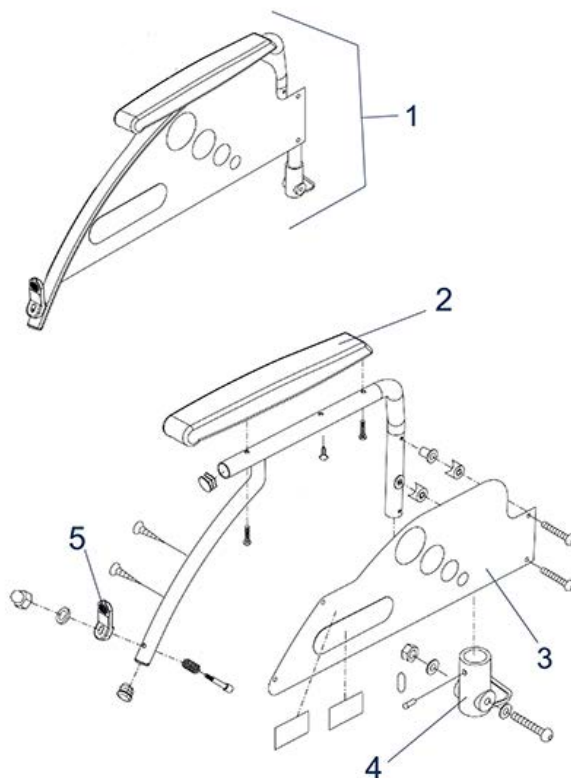

Item no.	Article no.	Description	Quantity	Price (€)
1	900250505	Armrest complete. left for Ecotec wheelchair	1	€ 59,20
1	900250506	Armrest complete, right for Ecotec wheelchair	1	€ 59,20
2	900700604	Armpad, left for Litec/Ecotec wheelchair	1	€ 16,20
2	900700605	Armpad, right for Litec/Ecotec wheelchair	1	€ 16,20
3	900700606	Side panel, black for Litec/Ecotec wheelchair	1	€ 11,70
4	900700629	Rear armrest receiver for Litec/Ecotec wheelchair	1	€ 30,80
5	900700630	Tipping lever, side panel for Litec/Ecotec wheelchair	1	€ 9,10