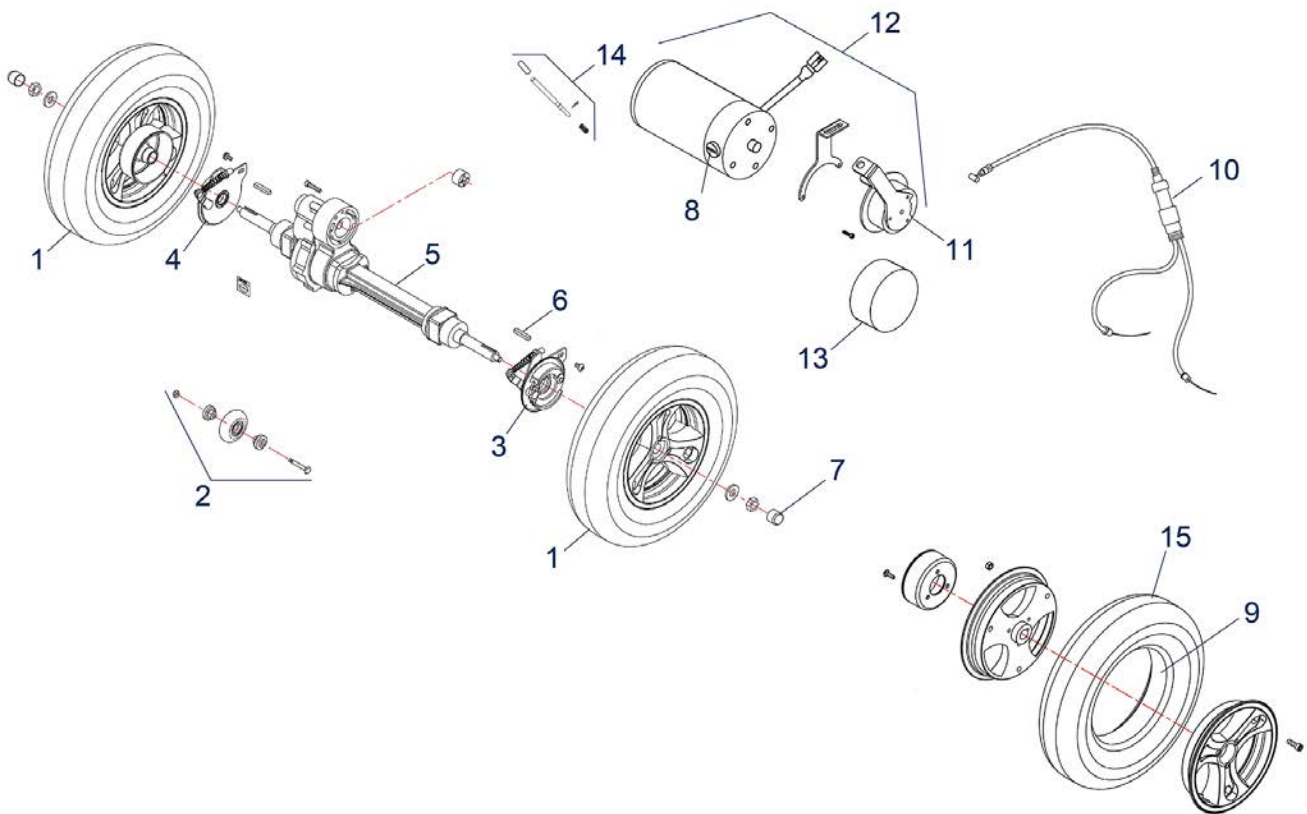

Item no.	Article no.	Description	Quantity	Price (€)
8	950001150	for Scooter ST3 / ST5D 3-wheel up to 2019 / ST6 3/4-wheel	1	€ 11,20
7	950001257	Cover cap for wheel nut for ST5D/ST4D/ST4D-2G/3-wheel/ST6 + ST6 3-Rad up to SN: 4C2304ST6D scooter	1	€ 2,60
2	950001265	Anti-tip wheel cpl. for ST5D/ST5D Plus/ST5D 3-wheel/ST6/ST4D-2G 3-wheel scooter	1	€ 7,90
3	950001269	Brake cpl. right for ST5D/ST5D Plus/ST6 + ST6 3-Rad from SN: 4C2304ST6D scooter	1	€ 74,60
4	950001270	Brake cpl. left for ST5D/ST5D Plus/ST6 + ST6 3-Rad from SN: 4C2304ST6D scooter	1	€ 74,60
10	950001271	Brake cable cpl. for ST5D/ST5D Plus/ST6 + ST6 3-Rad from SN: 4C2304ST6D scooter	1	€ 48,70
1	950001378	Rear wheel complete for ST6/ST6 3-wheel from SN: 4C2304ST6D	1	€ 278,40
o. Abb.	950001587	Wheel cover for Scooter ST5D 3-wheel/ST6 + ST6 3-Rad from SN:	1	€ 1,70