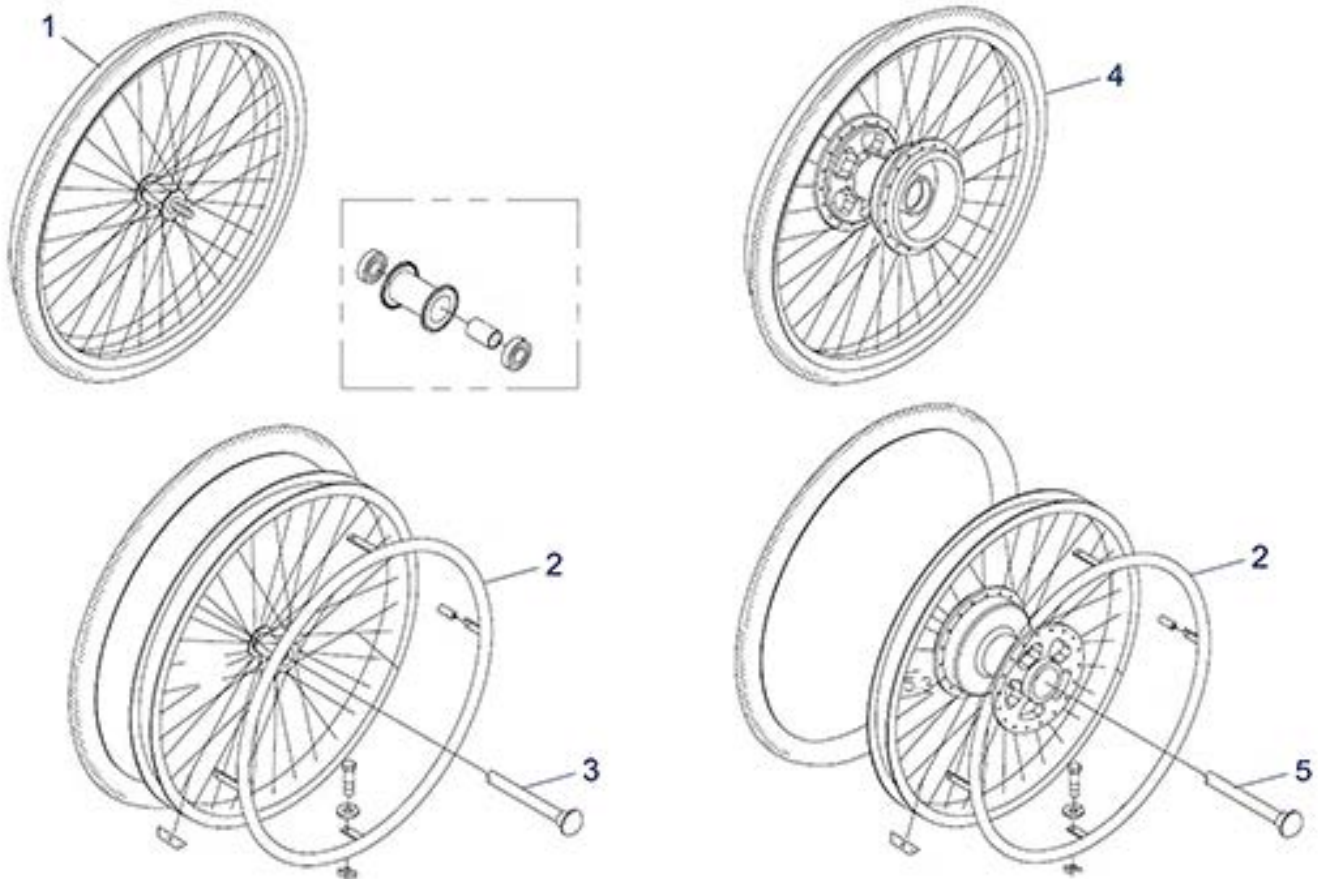

Item no.	Article no.	Description	Quantity	Price (€)
1	900700613	Rear wheel, complete for Litec wheelchair	1	€ 142,00
4	900700614	Rear wheel for drumbrake, complete Litec/Ecotec wheelchair	1	€ 182,60
2	900700656	Aluminium handrims for Litec/Ecotec wheelchair	1	€ 37,00
3	900700657	Quick pin axle for Litec/Ecotec wheelchair	1	€ 37,00
5	900700658	Quick pin axle for drumbrake for Litec/Ecotec wheelchair	1	€ 37,00
2	900700673	Aluminium handrims for Litec/Ecotec wheelchair	1	€ 37,00