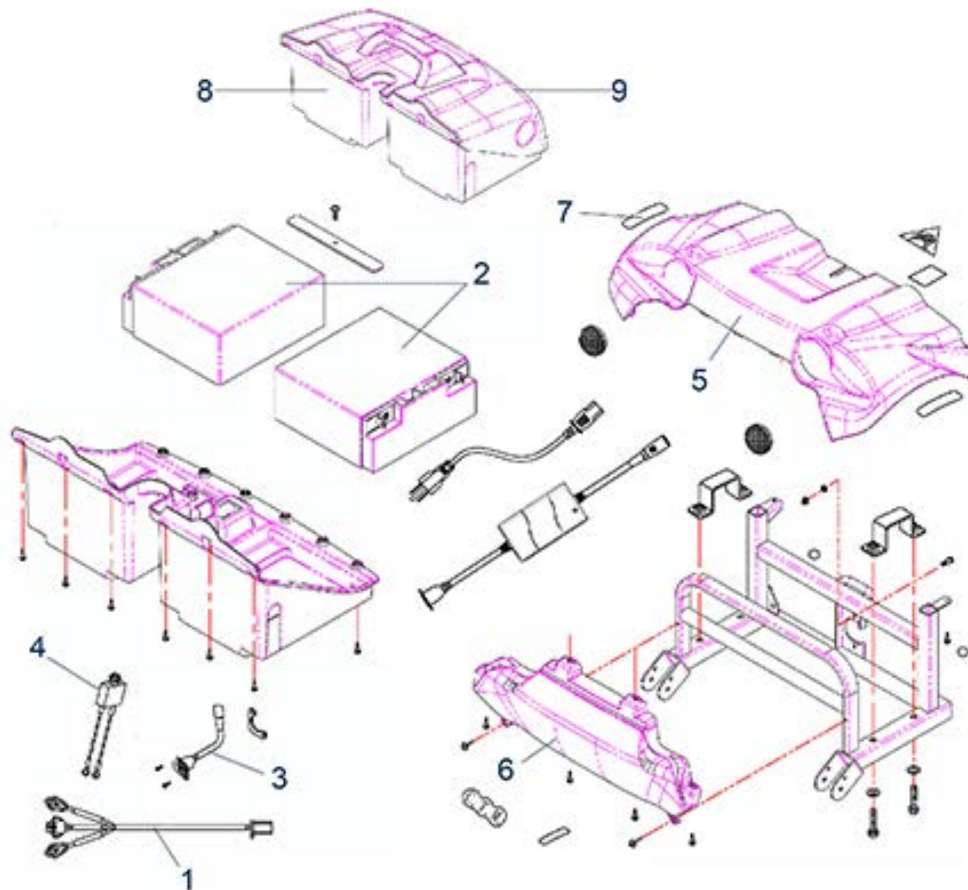

Crow (ST3) - Rear Shroud / Frame

Item no.	Article no.	Description	Quantity	Price (€)
o. Abb.	950000756	24 V / 4 Amp charger for Envoy scooter	1	€ 168,30
2	950000903	12 V - 20 Ah battery for Scout/ST3 scooter (Pair only)	1	€ 156,90
5	950001120	Rear shroud, anthracite for ST3 scooter	1	€ 102,60
5	950001121	Rear shroud, red for ST3 scooter	1	€ 102,60
6	950001122	Bumper for ST3 scooter	1	€ 10,10
4	950001123	Overload switch for ST3 scooter	1	€ 24,70
1	950001124	Battery connector cable for ST3 scooter	1	€ 57,60
3	950001125	Charging socket for ST3 scooter	1	€ 14,60
9	950001138	Battery cpl. for ST3 scooter	1	€ 481,50
8	950001147	Battery housing for ST3 scooter	1	€ 116,90
7	950001242	Adhesive Velcro strap, rear shroud for ST5D/ST5D 3-wheel/ST3 scooter	1	€ 4,10