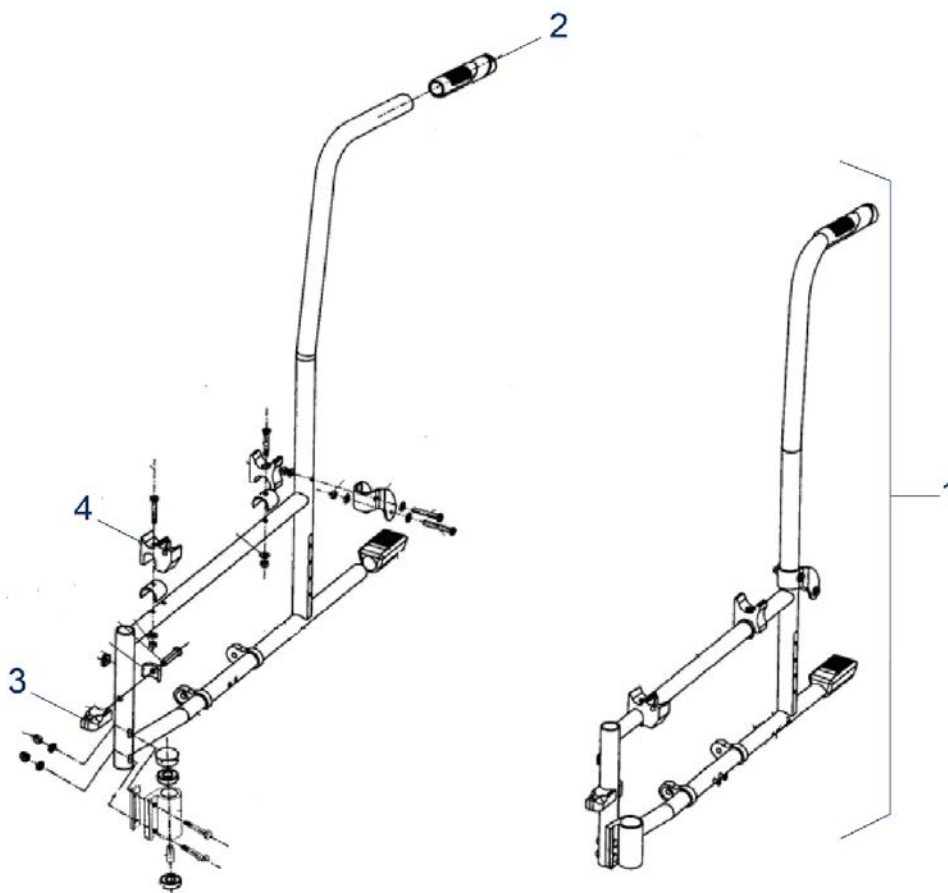

Item no.	Article no.	Description	Quantity	Price (€)
3	900100705	Footrest locking block for Rotec/Freetec/Litec 2G/Litec 2G PLUS wheelchair	1	€ 6,40
1	900700701	Frame, left including push handle tube for Litec 2G lightweight wheelchair	1	€ 130,40
1	900700702	Frame, right including push handle tube for Litec 2G lightweight wheelchair	1	€ 130,40
4	900700765	Front armrest receiver left, plastic, with screw for Lightweight Wheelchair Litec 2G	1	€ 15,10
4	900700766	Front armrest receiver right, plastic, with screw for Lightweight Wheelchair Litec 2G	1	€ 15,10
2	STDS871	Handgrip right/left for Sentra XXL/Litec 2G/PLUS/Viper/D-Lite wheelchair	1	€ 29,70