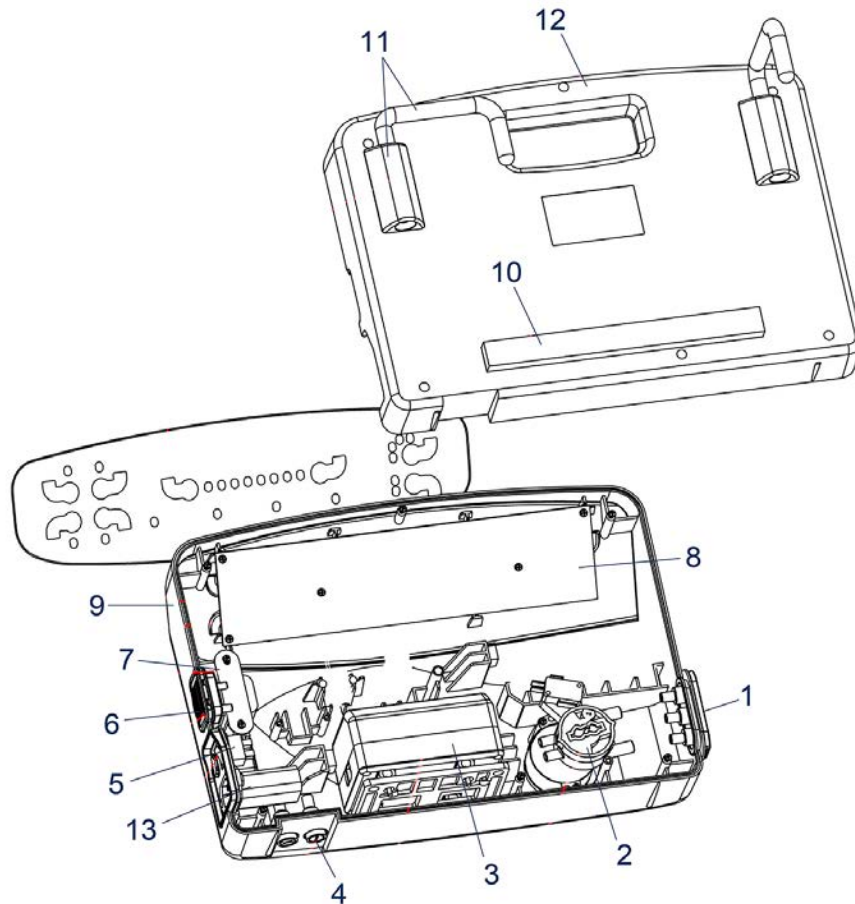

FlexWave Power Assembly - Spare Parts

Item no.	Article no.	Description	Quantity	Price (€)
12	820000313	Rear housing for power unit for Med Aire FlexWave for 4E...	1	€ 28,10
11	820000314	Hook set for power unit for Med Aire FlexWave for SN: 4E...	1	€ 22,60
10	820000315	Vibration protection for power unit for Med Aire FlexWave for SN: 4E...	1	€ 4,70
9	820000316	Front housing for power unit with display for Med Aire FlexWave for SN: 4E...	1	€ 77,10
8	820000317	Board for power unit for Med Aire FlexWave for SN: 4E...	1	€ 270,30
7	820000318	Transformer equipment for Med Aire FlexWave for SN: 4E...	1	€ 10,40
6	820000319	Air filter unit set for power unit for Med Aire FlexWave for SN: 4E...	1	€ 0,90
5	820000320	On/off switch for power unit for Med Aire FlexWave for SN: 4E...	1	€ 19,30
4	820000321	Fuse holder for power unit for Med Aire FlexWave for SN: 4E...	1	€ 3,40
4	820000322	Glass tube fuse holder for power unit for MedAire FlexWave for SN:	1	€ 2,50