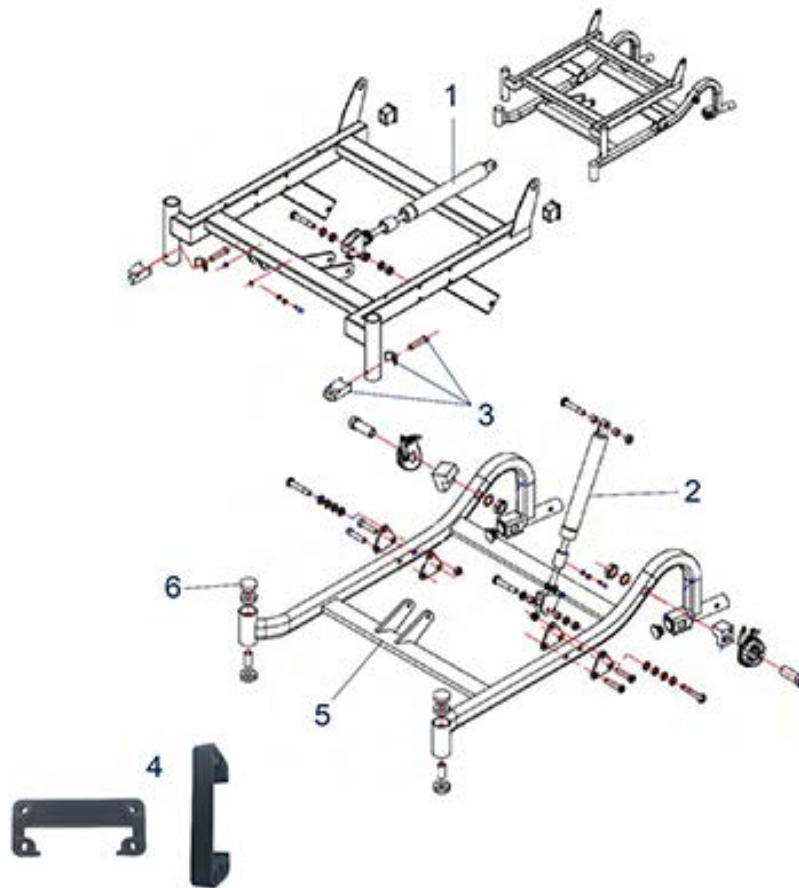

Item no.	Article no.	Description	Quantity	Price (€)
4	900900901	Adapter plate for seat extension on Multitec	1	€ 44,60
1	900900907	Gas pressure spring seat adjustment for Multitec wheelchair	1	€ 103,80
2	900900908	Gas pressure spring backrest adjustment for Multitec wheelchair	1	€ 103,80
o.Abb.	900900949	Bowden cable with sleeve for gas pressure spring for seat/backrest for Multitec	1	€ 10,70
3	900900951	Footrest locking block for Multitec wheelchair	1	€ 11,30
5	900900963	Frame for wheelchair Multitec 39 cm	1	€ 373,70
5	900900964	Frame for wheelchair Multitec 44 cm	1	€ 373,70
5	900900965	Frame for wheelchair Multitec 49 cm	1	€ 373,70
6	900900969	Dust cap fork for wheelchair Multitec set of 2	1	€ 2,20