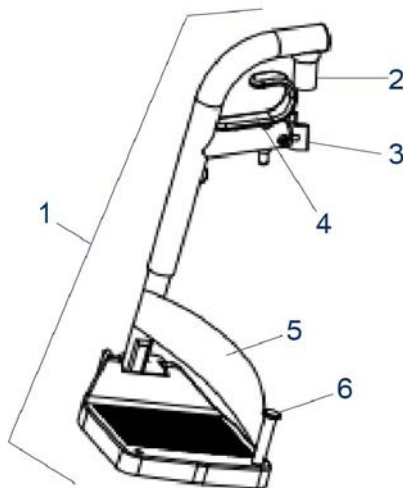

Item no.	Article no.	Description	Quantity	Price (€)
2	900100754	Footrest locating blocks for Rotec/Freetec/Litec 2G/Litec 2G PLUS wheelchair	1	€ 13,10
3	900100755	Y-shaped slide block for Rotec/Freetec/Litec 2G/Litec 2G PLUS wheelchair	1	€ 11,70
6	900300111	Fixing bolt and screw for Heel strap Rotec/Freetec/Litec 2G/Litec 2G Plus/Ecotec 2G	1	€ 6,10
1	900700711	Footrest, left, swingaway for Litec 2G / Litec 2G PLUS 38/42/46 cm lightweight wheelchair	1	€ 72,30
1	900700712	Footrest, right, swingaway for Litec 2G / Litec 2G PLUS 38/42/46 cm lightweight wheelchair	1	€ 72,30
1	900700713	Footrest, left, swingaway for Litec 2G / Litec 2G PLUS 50 cm lightweight wheelchair	1	€ 72,30
1	900700714	Footrest, right, swingaway for Litec 2G / Litec 2G PLUS 50 cm lightweight wheelchair	1	€ 72,30
4	900700750	Pull up catch footrest incl. spring	1	€ 14,80