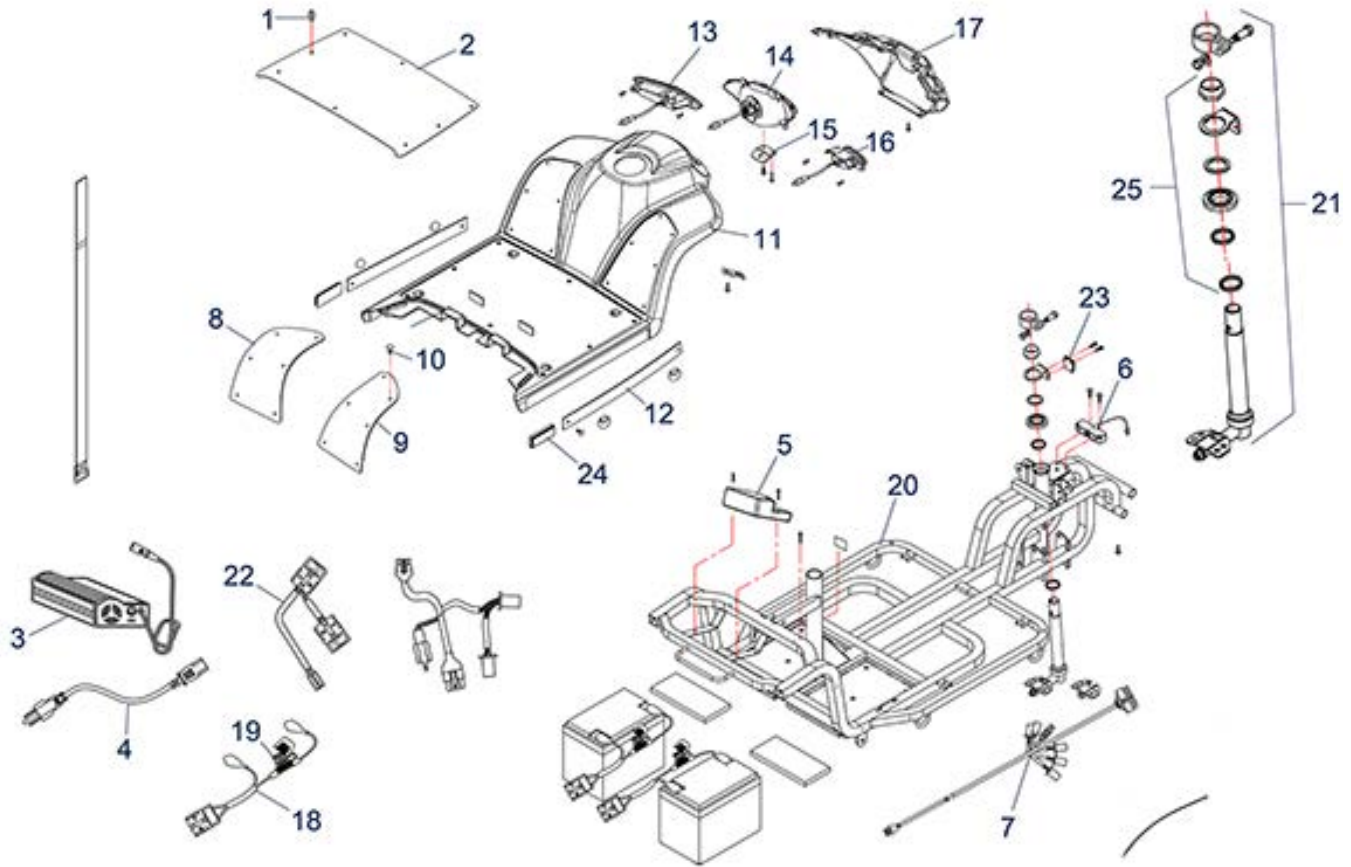

Spark (ST5D) - Front Shroud / Frame

Item no.	Article no.	Description	Quantity	Price (€)
24	950000193	reflector rectangular, yellow for Scooters	1	€ 11,70
2	950001215	Foot mat for ST5D scooter	1	€ 19,90
7	950001216	Cable harness for ST5D scooter	1	€ 79,50
1	950001218	Clip for foot mat for ST4D / ST5D / ST5D 3-wheel up to Bj. 2019 / ST6 scooter	1	€ 2,60
11	950001220	Front shroud, anthracite for ST5D scooter	1	€ 348,40
14	950001221	Headlight for ST5D scooter	1	€ 105,80
o.Abb.	950001222	24V/5Amp bulb Headlight for ST5D scooter	1	€ 17,40
15	950001223	Bracket for headlight for ST5D scooter	1	€ 2,50
17	950001224	Cover for front bumper for ST5D scooter	1	€ 47,30
16	950001225	Front right indicator for ST5D/ST4D scooter	1	€ 96,90
13	950001226	Front left indicator for ST5D/ST4D scooter	1	€ 96,90