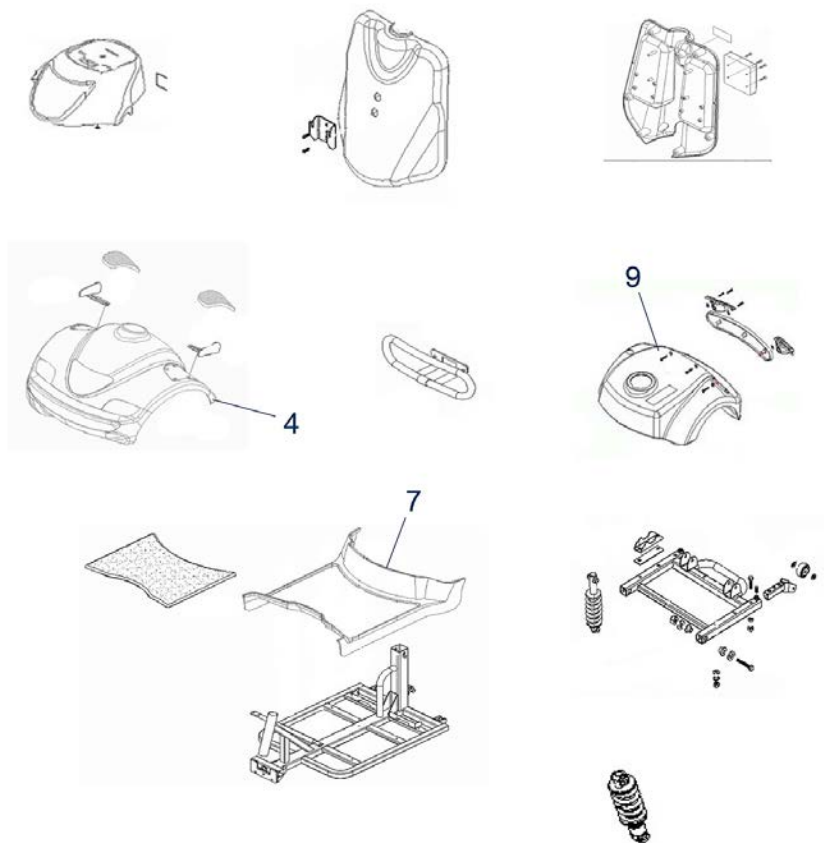

Item no.	Article no.	Description	Quantity	Price (€)
7	950000047	Floor shroud, cpl. for Spirit scooter	1	€ 71,00
9	950000053	Battery cover, red, for Spirit scooter	1	€ 164,30
9	950000055	Battery cover, black for Spirit scooter	1	€ 164,30
4	950000059	Front shroud, red for Spirit scooter	1	€ 142,00
4	950000060	Front shroud, titanium for Spirit scooter	1	€ 142,00
4	950000061	Front shroud, black for Spirit scooter	1	€ 142,00
o.Abb.	950500130	Rear reflector for Spirit scooter	1	€ 7,00