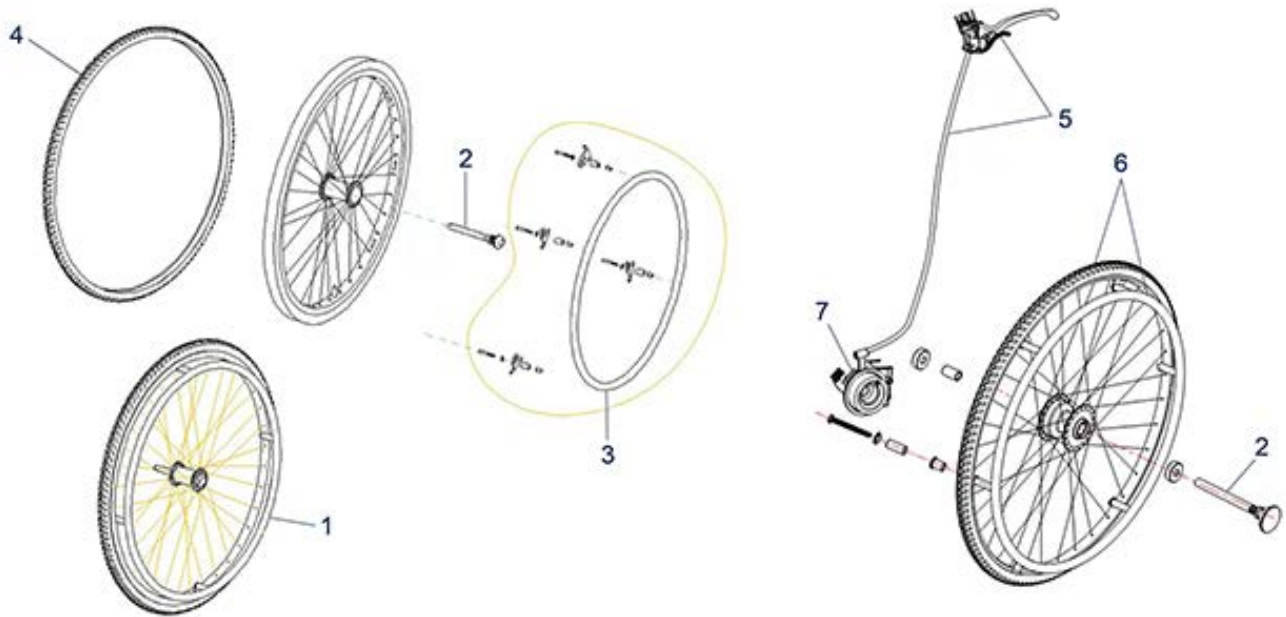

Freetec - Rear Wheel / Rear Wheel with Drum Brake

Item no.	Article no.	Description	Quantity	Price (€)
4	900100795	24" tyres for Rotec/Freetec wheelchair	1	€ 23,90
1	900500737	Drive wheel with PU tyres for Freetec wheelchair	1	€ 182,60
2	900500738	Quick pin axle for Freetec/Rotec wheelchair	1	€ 37,00
3	900500739	Handrims for Freetec wheelchair	1	€ 37,00
5	900500757	Brake handle with wire cable for Freetec wheelchair	1	€ 38,80
6	900500758	Handrim wheel for drumbrake for Freetec wheelchair	1	€ 222,10
7	900500759	Baseplate with brake shoes for drumbrake, Freetec	1	€ 37,60