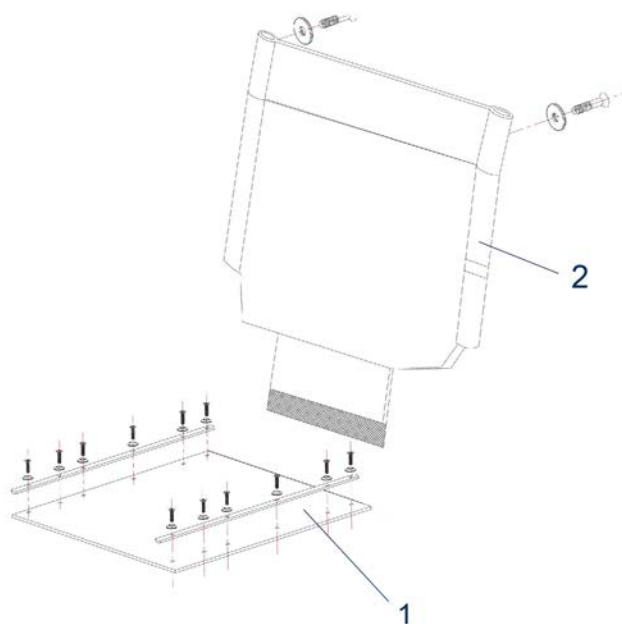

Item no.	Article no.	Description	Quantity	Price (€)
1	900100718	Seat upholstery, complete for Rotec 38 cm wheelchair	1	€ 55,30
1	900100719	Seat upholstery, complete for Rotec 41 cm wheelchair	1	€ 55,30
1	900100720	Seat upholstery, complete for Rotec 43 cm wheelchair	1	€ 55,30
1	900100721	Seat upholstery, complete for Rotec 45 cm wheelchair	1	€ 55,30
1	900100722	Seat upholstery, complete for Rotec 48 cm wheelchair	1	€ 55,30
1	900100723	Seat upholstery, complete for Rotec 50 cm wheelchair	1	€ 55,30
2	900100724	Backrest upholstery, complete for Rotec 38 cm wheelchair	1	€ 60,40
2	900100725	Backrest upholstery, complete for Rotec 41 cm wheelchair	1	€ 60,40
2	900100726	Backrest upholstery, complete for Rotec 43 cm wheelchair	1	€ 60,40
2	900100727	Backrest upholstery, complete for Rotec 45 cm wheelchair	1	€ 60,40