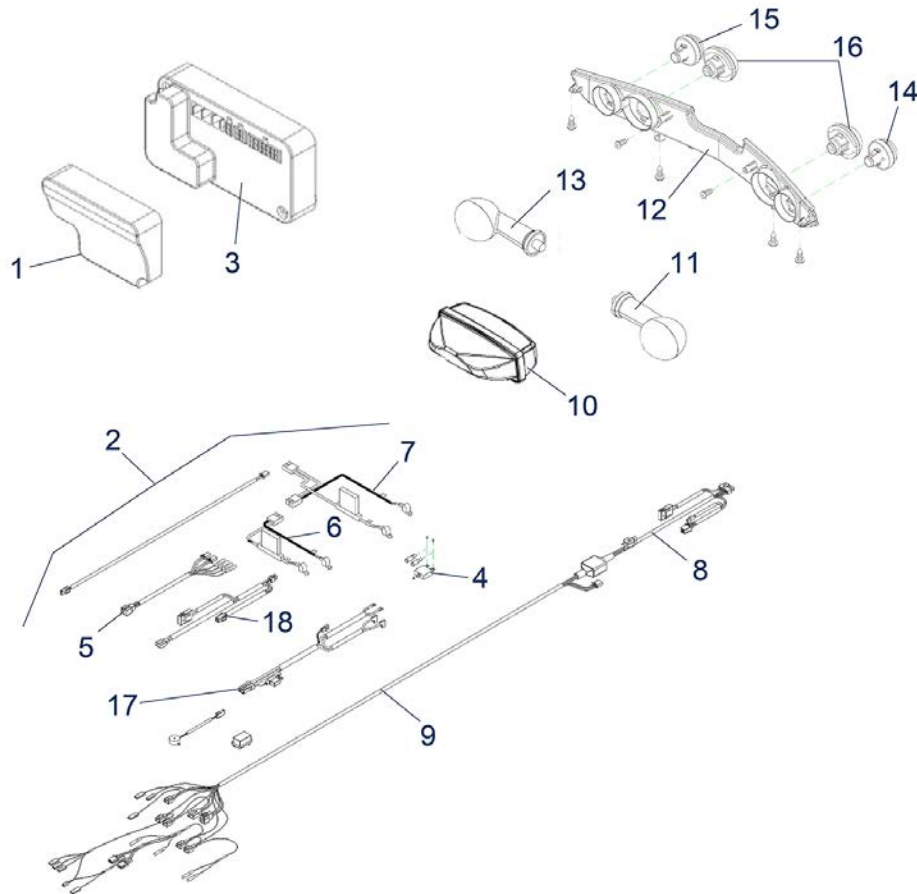

Item no.	Article no.	Description	Quantity	Price (€)
o. Abb.	950000024	12 V - 34/36 Ah battery for power scooters (Pair only)	1	€ 151,20
o. Abb.	950000025	12 V - 50 Ah battery for power scooters (Pair only)	1	€ 222,10
3	950000706	70A S-Drive control unit for Envoy scooter 6 km/h up to SN 2W2206ENVOY000 and from SN: 2W2312ENVOY001	1	€ 190,50
2	950000727	Cable harness, cpl. for Envoy/Envoy S scooter	1	€ 191,80
11	950000752	Front left indicator for Envoy/Envoy S scooter	1	€ 23,70
13	950000753	Front right indicator for Envoy/Envoy S scooter	1	€ 23,70
15	950000754	Rear right indicator for Envoy/Envoy S scooter	1	€ 23,70
14	950000755	Rear left indicator for Envoy/Envoy S scooter	1	€ 23,70
o.Abb.	950000756	24 V / 4 Amp charger for Envoy scooter	1	€ 168,30
10	950000759	Additional front headlight for	1	€ 109,60