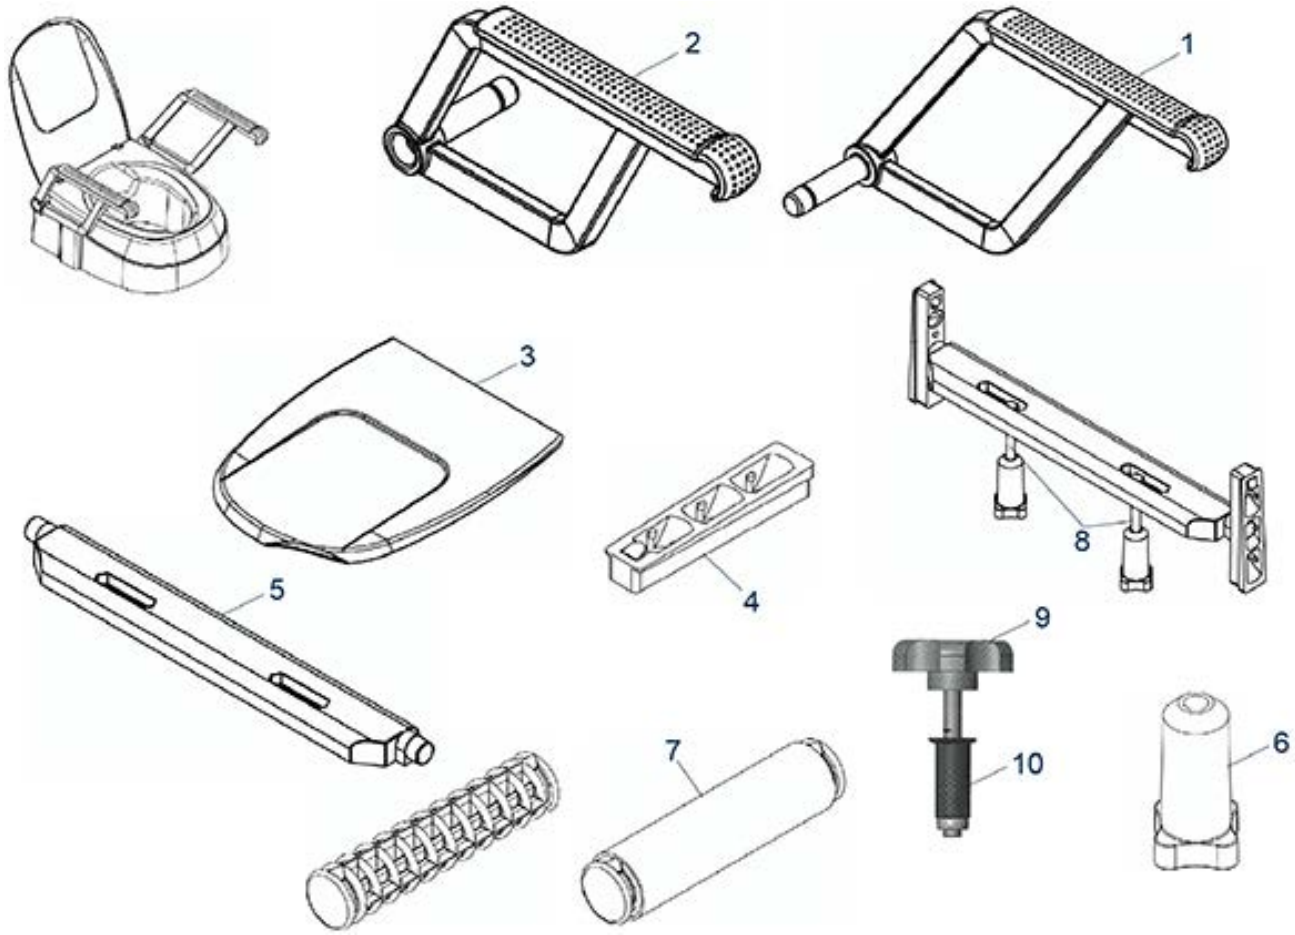

Item no.	Article no.	Description	Quantity	Price (€)
6	10091-36	Knurled nut, white for TSE 150 / TSE 120 raised toilet seat	1	€ 4,40
1	520500001	Left armrest for TSE 120	1	€ 18,90
2	520500002	Right armrest for TSE 120	1	€ 18,90
3	520500003	Cover for TSE 120	1	€ 16,40
4	520500004	Rear insert for TSE 120	1	€ 5,00
5	520500005	Fixing element for TSE 120	1	€ 8,40
7	520500006	Height-adjuster with tubing cover for TSE 120	1	€ 4,70
8	520500007	Hex screw M8x100 for TSE 120	1	€ 3,20
9	520500008	Star grip screw white top fixation TSE 120 Plus STAR VS 50 M8x58 weiss	1	€ 8,20
10	520500009	Top fixation system for TSE 120 Plus	1	€ 3,50
o. Abb.	520500010	Top fixation kit TSE 120 to TSE 120 Plus /TSE 150 to TSE 150 Plus	1	€ 15,00
o. Abb.	520500012	Assembly set for TSE 120/TSE 150 incl. small parts and gloves	1	€ 17,00