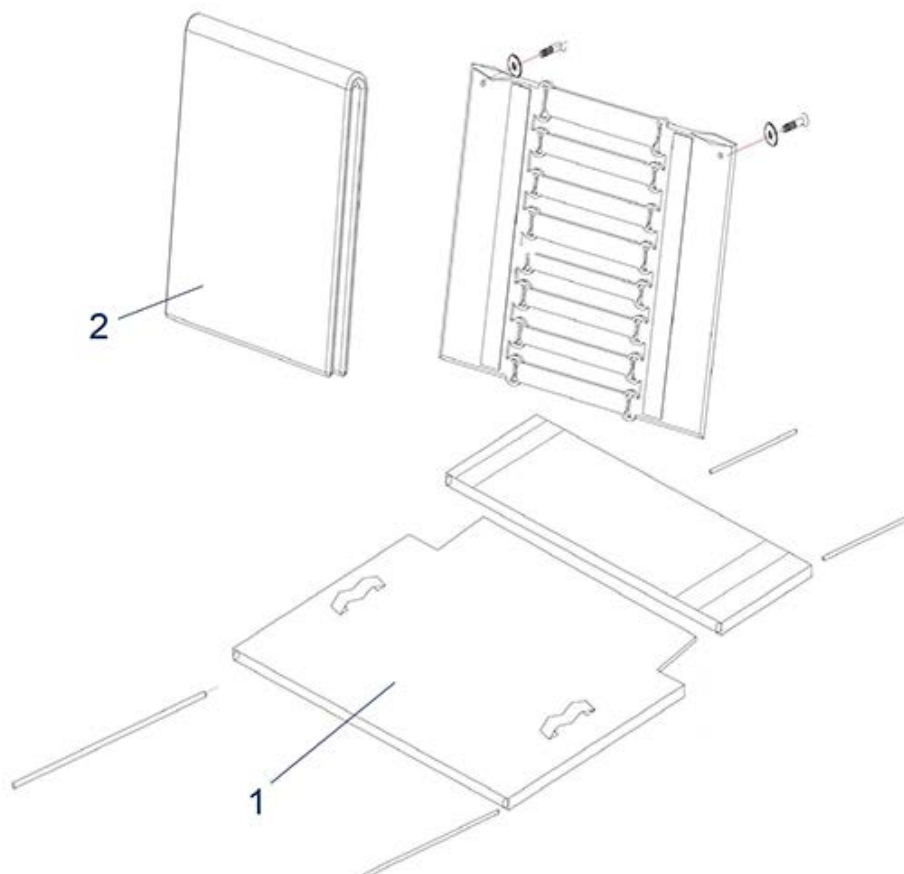

Item no.	Article no.	Description	Quantity	Price (€)
o. Abb,	900300202	Seat cushion 60 mm for seat width 38 x 45 cm	1	€ 38,70
o. Abb,	900300204	Seat cushion 60 mm for seat width 38 x 47.5 cm	1	€ 38,70
o. Abb,	900300214	Seat cushion 60 mm for seat width 41 x 47.5 cm	1	€ 38,70
o. Abb,	900300234	Seat cushion 60 mm for seat width 45 x 47.5 cm	1	€ 38,70
o. Abb,	900300248	Seat cushion 60 mm for seat width 50 x 40 cm	1	€ 38,70
o. Abb,	900300252	Seat cushion 60 mm for seat width 50 x 45 cm	1	€ 38,70
o. Abb,	900300254	Seat cushion 60 mm for seat width 50 x 47.5 cm	1	€ 38,70
o. Abb,	900300255	Seat cushion 60 mm for seat width 52 x 40 cm	1	€ 38,70
o. Abb,	900300256	Seat cushion 60 mm for seat width 52 x 43 cm	1	€ 38,70
o. Abb,	900300257	Seat cushion 60 mm for seat width 52 x 45 cm	1	€ 38,70