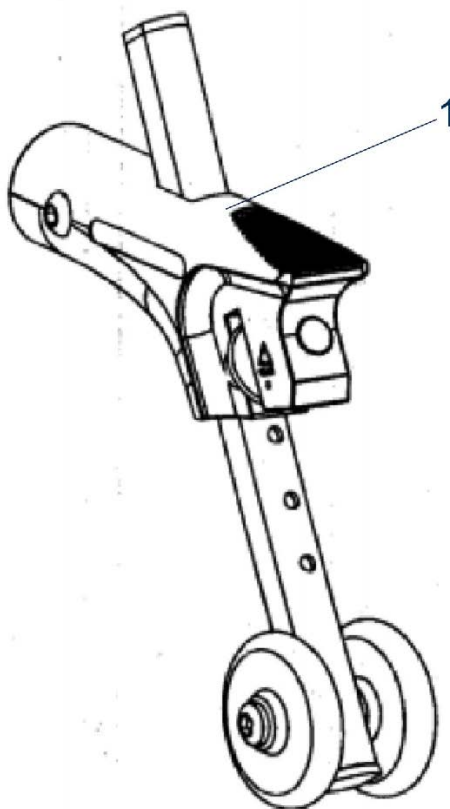

Item no.	Article no.	Description	Quantity	Price (€)
1	900300120	Tip assist for Rotec/Freetec/Litec 2G/Litec 2G PLUS/Ecotec 2G/Multitec wheelchair (pair)	1	€ 89,00
1	900300121	Tip assist for Rotec/Freetec/Litec 2G/Litec 2G PLUS/Ecotec 2G/Multitec wheelchair (item)	1	€ 46,50