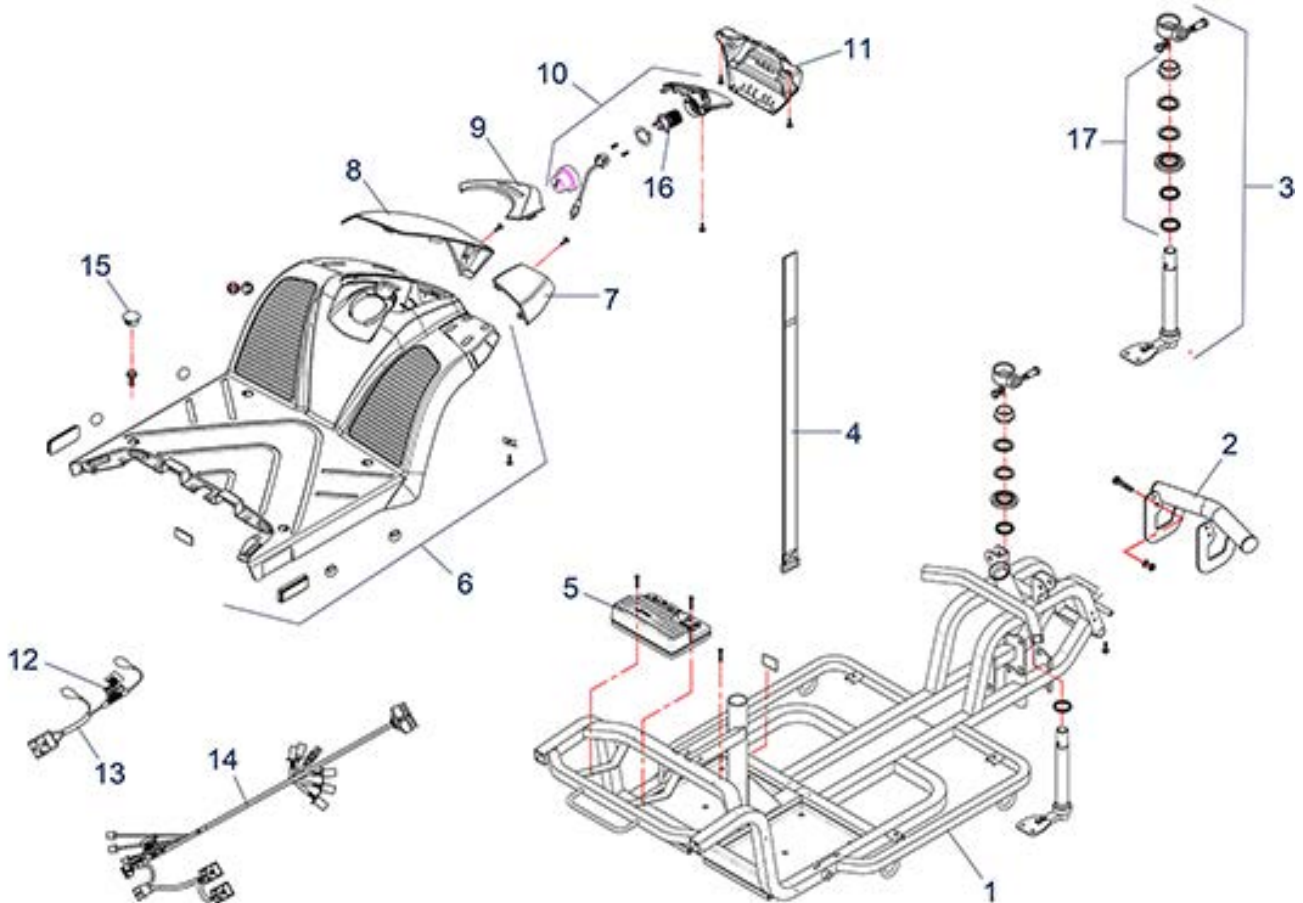

Blaze (ST5D Plus) - Front Shroud / Frame

Item no.	Article no.	Description	Quantity	Price (€)
15	950001116	Plugs for ST3/ST5D Plus/ST4D-2G scooter	1	€ 1,20
12	950001233	70A fuse for Scooter ST5D/ST5D Plus/ST5D 3-wheel/ST4D	1	€ 13,00
1	950001324	Frame comp. front for Scooter ST5D Plus	1	€ 575,50
14	950001325	Wire Harness for Scooter ST5D Plus	1	€ 259,40
4	950001326	Band Battery for Scooter ST5D Plus/ST5D 3-wheel	1	€ 23,20
6	950001327	Shroud front for Scooter ST5D Plus	1	€ 108,20
3	950001328	Steering bar ass'y with bearing for Scooter ST5D Plus	1	€ 71,40
9	950001329	Cover, front side anthracite for Scooter ST5D Plus	1	€ 15,50
9	950001330	Cover, front side red for Scooter ST5D Plus	1	€ 15,50
7	950001331	Cover, front side right anthracite for Scooter ST5D Plus	1	€ 45,00
7	950001332	Cover, front side right red for Scooter ST5D Plus	1	€ 45,00