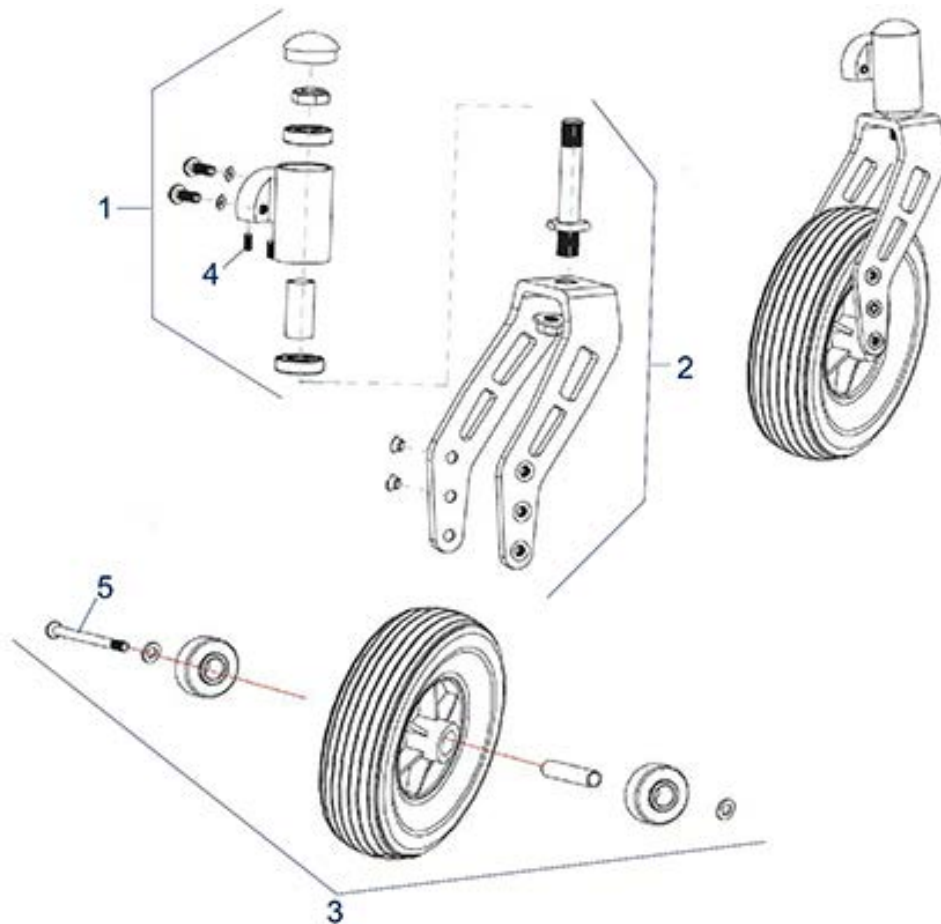

Item no.	Article no.	Description	Quantity	Price (€)
1	900500733	Fork receiver/camber adjustment for Freetec wheelchair	1	€ 24,90
2	900500734	Castor fork complete, left for Freetec wheelchair	1	€ 34,10
2	900500735	Castor fork complete, right for Freetec wheelchair	1	€ 34,10
3	900500778	Front caster 200x50 mm PU for wheelchair Freetec incl. bearings, bushing, axle bolt	1	€ 25,70
4	900500779	Screw front wheel adjustment for Freetec ISO 4026 M 6 x 20	1	€ 2,20
5	910350461	Front axle bolt for Wheelchairs Rotec / Rotec XL / Freetec / Ecotec 2G / (Litec 2G / Litec 2G PLUS ab SN 2A1904)	1	€ 3,10