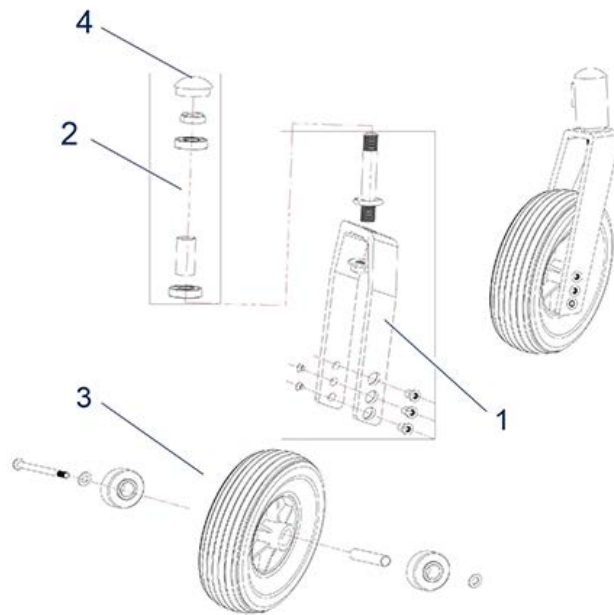

Rotec / Rotec XL - Caster

Item no.	Article no.	Description	Quantity	Price (€)
1	900100734	Castor fork complete, left for Rotec / Rotec XL wheelchair	1	€ 25,70
1	900100735	Castor fork complete, right for Rotec / Rotec XL wheelchair	1	€ 25,70
2	900100736	Bearing set for castor fork for Rotec / Rotec XL wheelchair	1	€ 16,40
3	900100737	Castor cpl. 200x50 mm with PU tyres for Rotec/Rotec XL	1	€ 25,70
4	900100790	Cover cap for fork assembly, Rotec wheelchair	1	€ 3,50
o. Abb.	910350461	Front axle bolt for Wheelchairs Rotec / Rotec XL / Freetec / Ecotec 2G / (Litec 2G / Litec 2G PLUS ab SN 2A1904)	1	€ 3,10