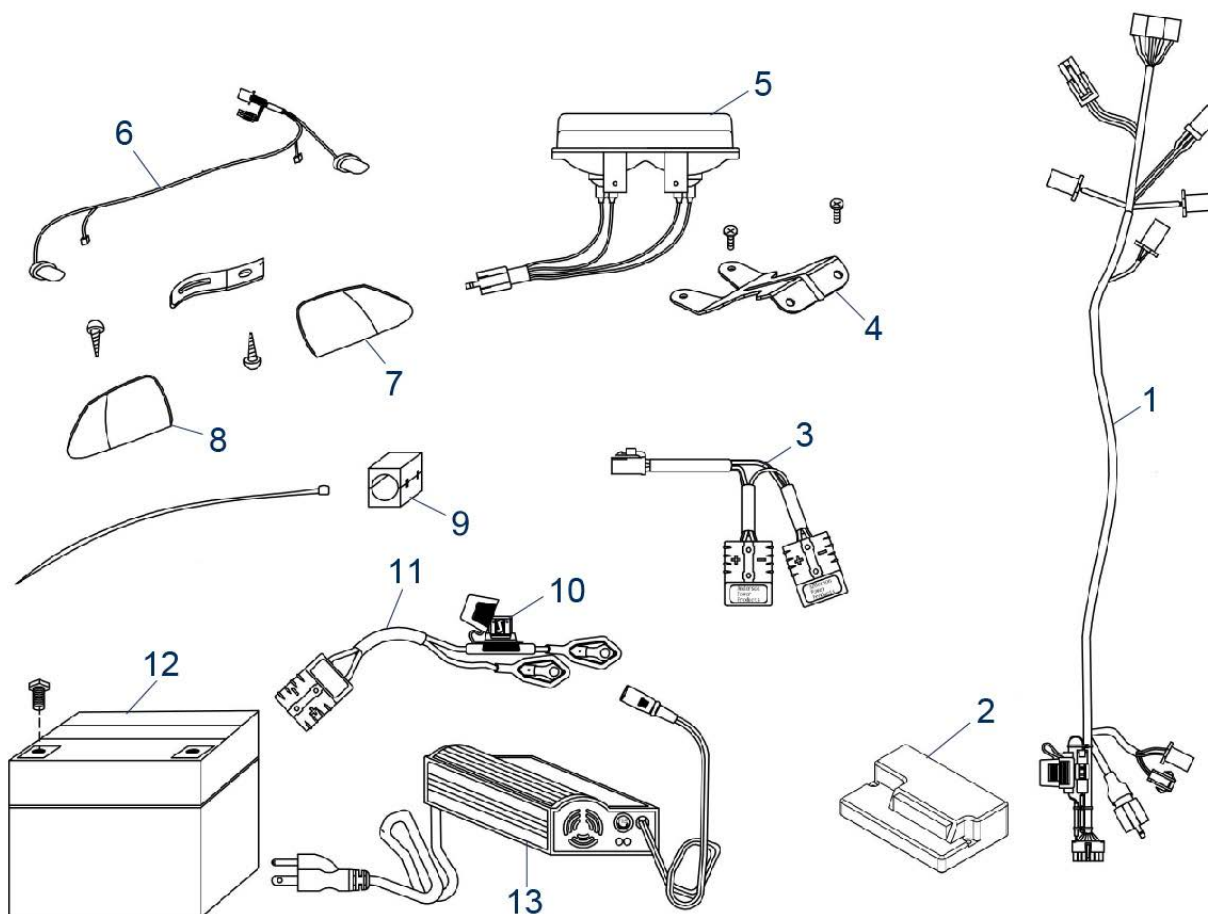

Scooter SPARK III (ST5D 3-Rad) - Electronics/wire harness

Item no.	Article no.	Description	Quantity	Price (€)
12	950000026	12 V - 80/85 Ah battery for power scooters (Pair only)	1	€ 353,50
o. Abb.	950001231	10A fuse for Scooter ST5D/ST5D 3-wheel/ST6	1	€ 2,70
10	950001233	70A fuse for Scooter ST5D/ST5D Plus/ST5D 3-wheel/ST4D	1	€ 13,00
9	950001266	Ferrite for motor cable for ST5D/3-wheel up to Bj. 2019/ST5D Plus/ST5D 3-wheel/ST4D/ST6 scooter	1	€ 11,90
13	950001274	c-Go 24 V / 8 Amp charger for ST5D / ST5D 3-wheel up to Bj. 2019 / ST5D Plus / ST5D 3-wheel scooter	1	€ 177,30
2	950001555	Controller RHINO II 120A for Scooter ST5D 3-wheel	1	€ 634,50
1	950001556	Wire Harness for Scooter ST5D 3-wheel	1	€ 170,10
3	950001557	Wire battery for Scooter ST5D 3-wheel	1	€ 78,90
11	950001558	Wire battery output for Scooter ST5D 3-wheel	1	€ 70,20