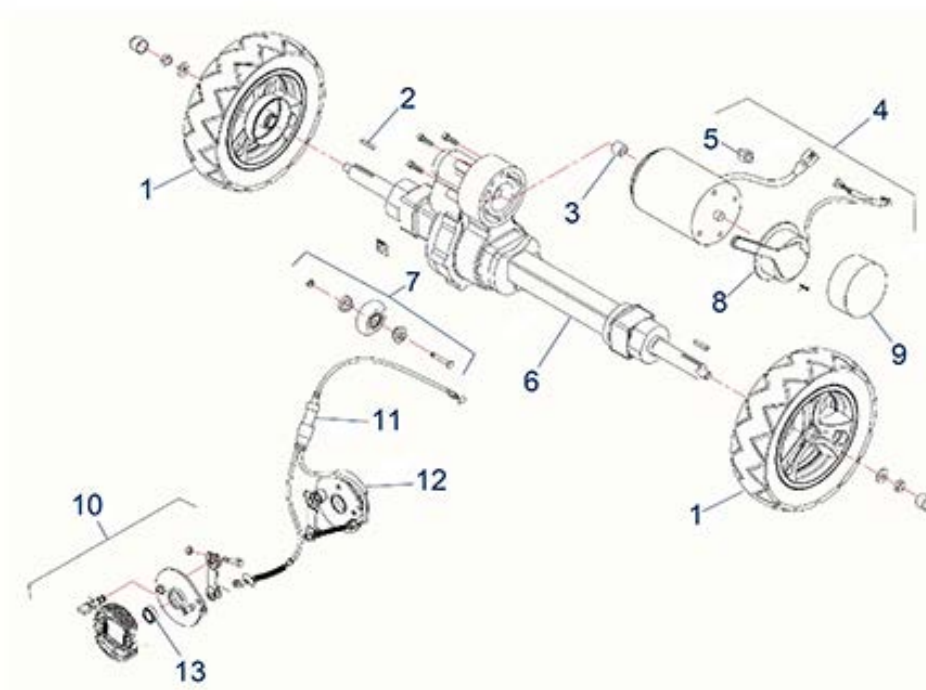

Item no.	Article no.	Description	Quantity	Price (€)
6	950001260	Transmission cpl. for ST5D/ST5D Plus scooter	1	€ 876,30
4	950001261	Motor with magnetic brake for ST5D/ST5D Plus scooter	1	€ 794,60
3	950001262	Coupler for transmission/motor for ST5D/ST5D Plus/ST5D 3-wheel/ST4D/ST4D-2G/ST6 scooter	1	€ 7,50
2	950001263	5x35 wedge for transmission for ST5D scooter	1	€ 3,20
1	950001264	Rear wheel, complete with drumbrake for ST5D scooter	1	€ 405,50
7	950001265	Anti-tip wheel cpl. for ST5D/ST5D Plus/ST5D 3-wheel/ST6/ST4D-2G 3-wheel scooter	1	€ 7,90
5	950001266	Ferrite for motor cable for ST5D/3-wheel up to Bj. 2019/ST5D Plus/ST5D 3-wheel/ST4D/ST6 scooter	1	€ 11,90
8	950001267	Magnetic brake for ST5D/ST5D Plus scooter	1	€ 149,80
9	950001268	Cover for magnetic brake for	1	€ 10,30