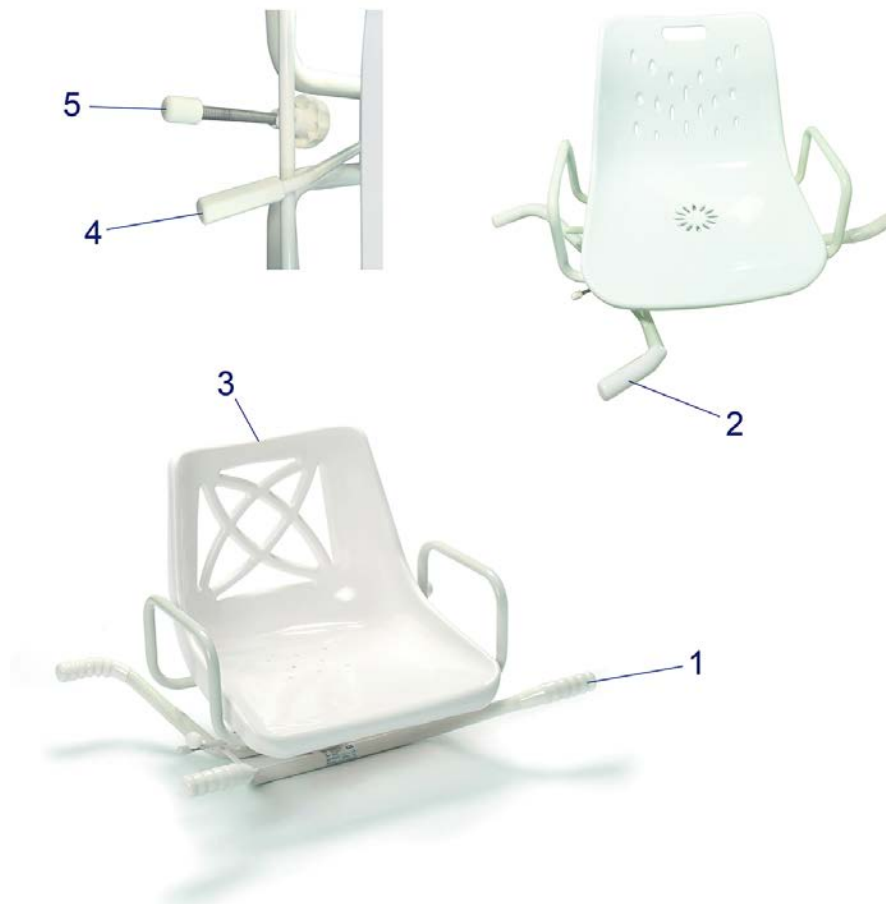

Transfer Aids

Description

Viturn K / Viturn L

Item no.	Article no.	Description	Quantity	Price (€)
1	412100101	Rubber cushion for Vitaturm K, swivel aid	1	€ 3,80

Bath Board

Description

Benny / Benny XL

Item no.	Article no.	Description	Quantity	Price (€)
3	55020030	Rubber cushion for Benny/Benny XL	1	€ 3,20
1	550200010	Stop bolts incl. screw+rubber ring BENNY	1	€ 5,50
4	550200011	Rubber ring for stop pin BENNY (set of 4)	1	€ 2,20
2	550200020	Handle for BENNY bath board, red	1	€ 16,80
2	550200030	Handle for BENNY bath board, blue	1	€ 19,20

Bath Chairs

Description
BEN / BEN 2G
BES 120
Bob / Bobby

Item no.	Article no.	Description	Quantity	Price (€)
5	550600112	Adjusting screw 125 mm for BEN bath swivel seat	1	€ 8,30
4	550600141	Lever complete incl. fixing material for BEN as from SN 1H1603290001	1	€ 6,40
1	550600201	Rubber cushions for BES 120 / BEN bath seat up to SN: 1P1603200500	1	€ 5,10
2	550600301	Rubber cushion for bath swivel chair BEN 2G	1	€ 1,00
5	550600302	Adjusting screw 125mm for bath swivel chair BEN 2G	1	€ 4,70
3	550600303	Seat for bath swivel chair BEN 2G	1	€ 20,80
4	550600304	Lever complete for bath swivel chair BEN 2G	1	€ 3,20