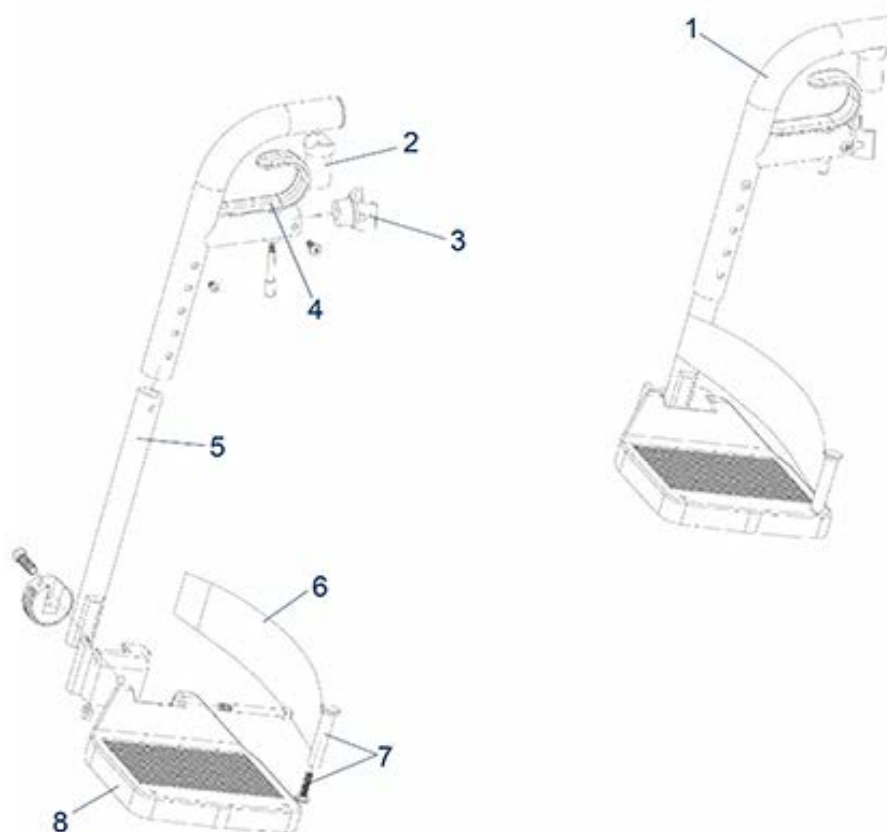

Item no.	Article no.	Description	Quantity	Price (€)
8	900100751	Footplate for Rotec/Freetec 38 cm wheelchair	1	€ 30,30
8	900100752	Footplate for Rotec/Freetec 41-43 cm wheelchair	1	€ 30,30
8	900100753	Footplate for Rotec/Freetec 45-50 cm wheelchair	1	€ 30,30
2	900100754	Footrest locating blocks for Rotec/Freetec/Litec 2G/Litec 2G PLUS wheelchair	1	€ 13,10
3	900100755	Y-shaped slide block for Rotec/Freetec/Litec 2G/Litec 2G PLUS wheelchair	1	€ 11,70
6	900100757	Heel loop for Rotec/Freetec wheelchair	1	€ 9,00
8	900100770	Footplate for Rotec/Freetec 52-54 cm wheelchair	1	€ 30,30
7	900300111	Fixing bolt and screw for Heel strap Rotec/Freetec/Litec 2G/Litec 2G Plus/Ecotec 2G	1	€ 6,10
o.Abb.	900300323	Release lever, complete, for elevating Rotec/Freetec legrest	1	€ 26,10