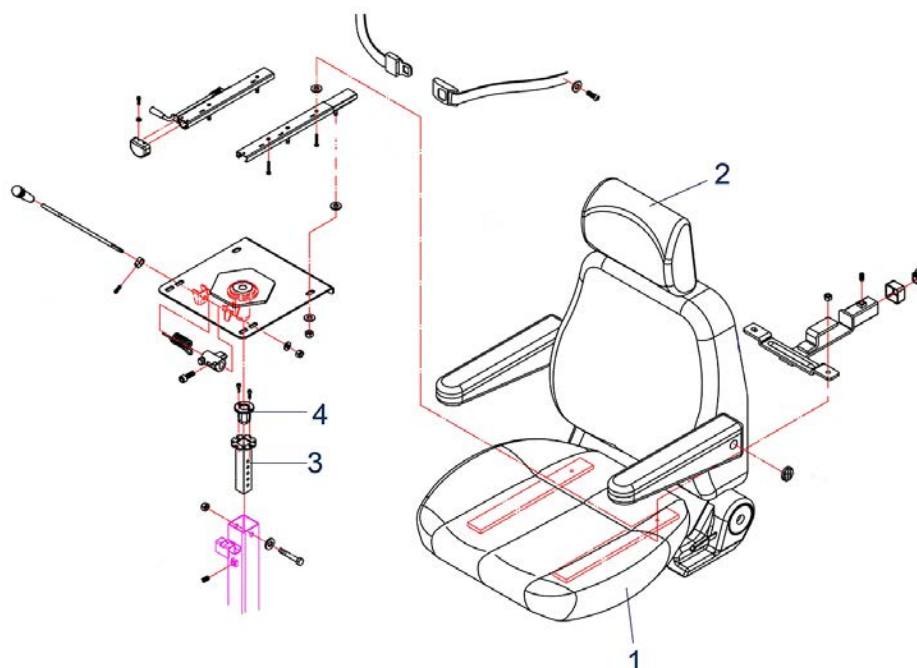

Royale - Electronics / Lighting

Item no.	Article no.	Description	Quantity	Price (€)
1	950500124	Charging socket for Royale/Santis/Supreme scooter	1	€ 38,50
11	950500209	80A x 1 overload switch for Royale, Cobra, Sportrider	1	€ 38,20
10	950500268	Cable harness for Royale from SN 5H1506 (3-wheel + 4-wheel)	1	€ 256,90