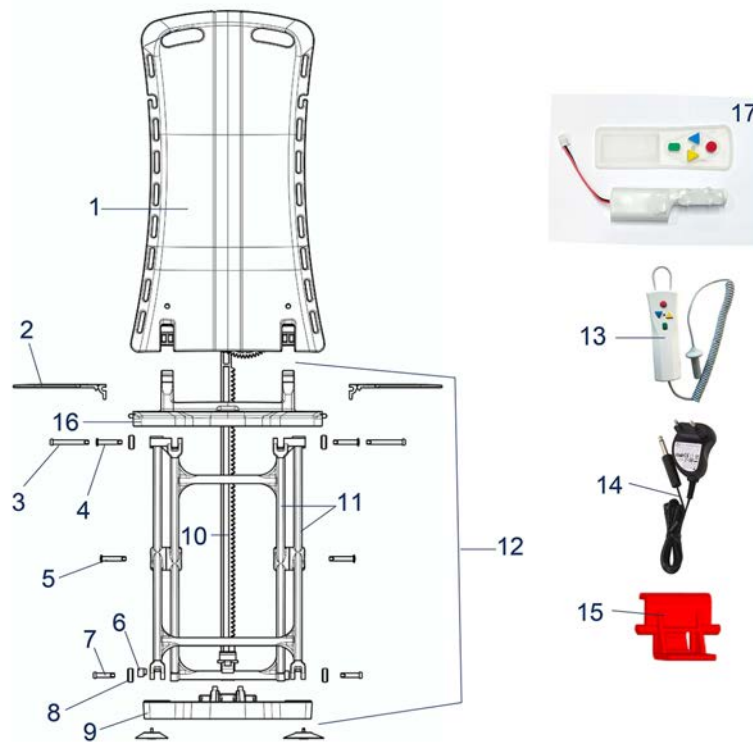

Bellavita NOVA - Accessories

Item no.	Article no.	Description	Quantity	Price (€)
15	460900228	Bellavita / NOVA side flap, 75 mm extension	1	€ 123,90
14	460900229	Bellavita / NOVA side flap, 100 mm extension	1	€ 123,90
3	460900252	Cover set for Akkulift Bellavita / NOVA Classic, white	1	€ 76,50
4	460900312	Cover set for Akkulift Bellavita / NOVA Comfort, blue	1	€ 76,50
9	460900313	Li-Ion battery tester for bath lift control unit, voltage indicator under simulated load	1	€ 131,40
o. Abb.	470900134	Headrest Bellavita with cover white	1	€ 79,00

Description

Bellavita - Spare Parts

Bellavita - Accessories

Item no.	Article no.	Description	Quantity	Price (€)
10	460900103	Bellavita toothed rack	1	€ 14,40
2	460900205	Side flap for Bellavita / Bellavita NOVA	1	€ 46,70
4	460900206	8 mm axle clip EU Bellavita	1	€ 0,40
3	460900207	2 long axle clip EU Bellavita	1	€ 0,40
7	460900208	3 short axle clip EU Bellavita	1	€ 0,30
6	460900210	Locking pin for Bellavita scissor bracket	1	€ 0,20
15	460900211	Red stop lever for Bellavita	1	€ 4,00
8	460900217	Bellavita slide shoe	1	€ 0,40
16	460900219	Seat plate for Bellavita V.2	1	€ 75,40
9	460900223	Base plate Bellavita V.3 for swivel suction cup	1	€ 76,00
5	460900226	10 mm axle clip EU Bellavita	1	€ 1,80
11	460900300	Scissor bracket, compl. for Bellavita V3.0 (slide shoe)	1	€ 125,80
17	460900350	Bellavita battery replacement kit	1	€ 41,50
14	460900401	EU Bellavita / Bellavita NOVA	1	€ 72,20