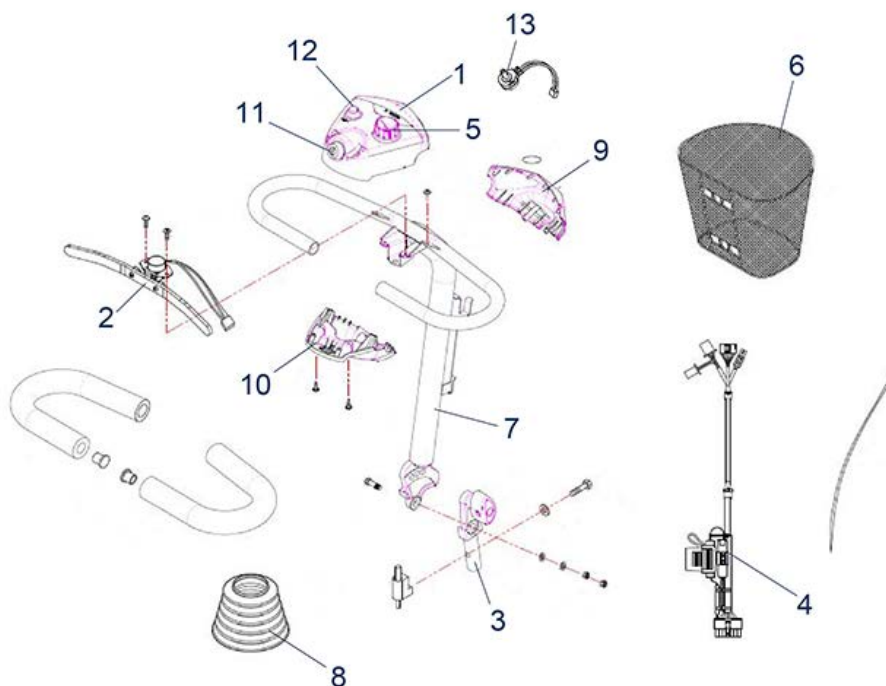

Description

Crow (ST3) - Tiller Assembly

Crow (ST3) - Rear Wheels/Engine & Gear Box

Crow (ST3) - Front Wheels and Axle

Crow (ST3) - Seat

Crow (ST3) - Front Shroud / Frame

Crow (ST3) - Rear Shroud / Frame

Item no.	Article no.	Description	Quantity	Price (€)
7	950001101	Handlebar cpl. for ST3 scooter	1	€ 84,80
1	950001102	Display, complete for ST3 scooter	1	€ 121,60
9	950001103	Outer handlebar shroud for ST3 scooter, anthracite	1	€ 18,80
9	950001104	Outer handlebar shroud for ST3 scooter, red	1	€ 18,80
10	950001105	Inner handlebar shroud for ST3 scooter	1	€ 10,10
2	950001106	Wig-wag lever cpl. for ST3 scooter	1	€ 99,20
3	950001107	Joint for steering for ST3 scooter	1	€ 63,20
4	950001109	Cable harness for ST3 scooter	1	€ 64,70
11	950001110	Ignition switch with 2 keys for ST3 scooter	1	€ 36,40
8	950001403	Dust cover for ST4D/ST5D 3-wheel up to Bj. 2019/ST3 scooter	1	€ 4,60
13	950001409	Speed controller for ST4D/ST3 scooter	1	€ 15,60
12	950001411	Horn button for ST4D / ST3 scooter	1	€ 3,30
5	950001509	Button for speed controller for	1	€ 8,00