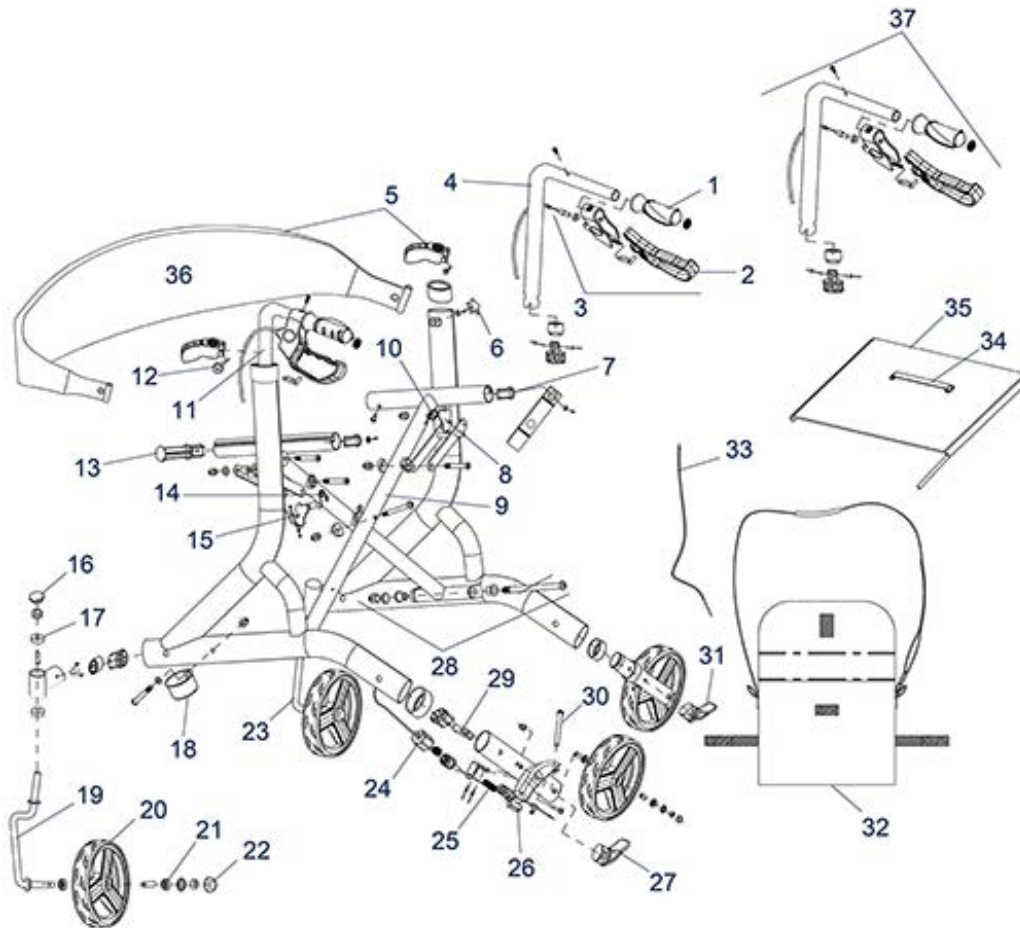

Item no.	Article no.	Description	Quantity	Price (€)
o. Abb.	724400137	Premium bag Nitro SL, grey	1	€ 70,00
o. Abb.	724400138	Premium bag Nitro SL, anthracite	1	€ 70,00
7	724400139	Tube end crossbar for Nitro SL (pair)	1	€ 0,90
22	724400140	Wheel cap for Nitro SL (pair)	1	€ 0,90
16	724400141	Front fork cover for Nitro SL (pair)	1	€ 0,78
27	724400142	Curb climber left for Nitro SL	1	€ 1,15
31	724400143	Curb climber right for Nitro SL	1	€ 1,15
33	724400144	Brake cable cpl. for Nitro SL (pair)	1	€ 0,90
26	724400145	Brake block left for Nitro SL	1	€ 1,15
26	724400146	Brake block right for Nitro SL	1	€ 1,15
o. Abb.	724400147	Brake block left + right with fixing material for Nitro SL	1	€ 2,50
3	724400148	Brake le/ri incl. brake handle for Nitro SL w/o bowden cable and cover)	1	€ 3,10
2	724400149	Brake handle left/right for Nitro SL	1	€ 2,95
24	724400150	Brake cable cpl. for Nitro SL (pair)	1	€ 1,68