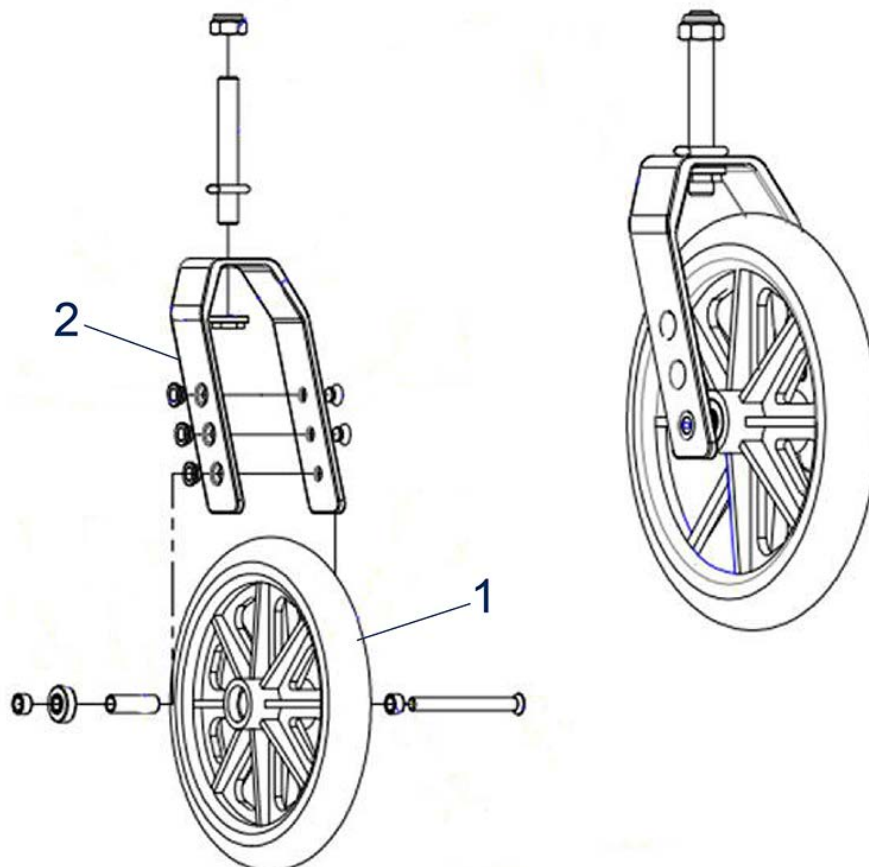

Item no.	Article no.	Description	Quantity	Price (€)
1	900900913	125 x 30 mm front wheel for Multitec wheelchair	1	€ 40,50
2	900900914	Front fork, left for Multitec wheelchair	1	€ 28,50
2	900900915	Front fork, right for Multitec wheelchair	1	€ 28,50