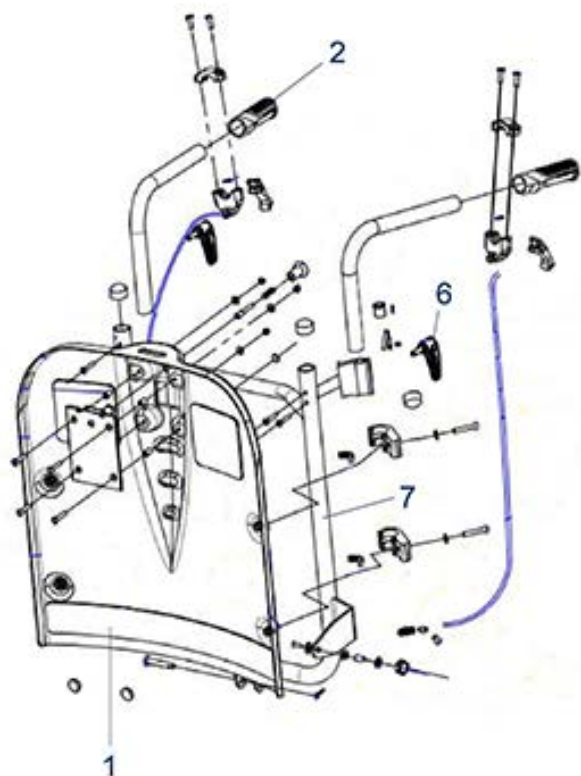

Item no.	Article no.	Description	Quantity	Price (€)
6	900900902	Locking clamp handle incl. pin for Multitec wheelchair	1	€ 19,70
1	900900904	Backplate SW 39 cm for Multitec wheelchair	1	€ 207,20
1	900900905	Backplate SW 44 cm for Multitec wheelchair	1	€ 207,20
1	900900906	Backplate SW 49 cm for Multitec wheelchair	1	€ 207,20
2	900900936	Handgrip for Multitec wheelchair	1	€ 10,40
3	900900937	Push handle tube, left for Multitec wheelchair	1	€ 46,70
3	900900938	Push handle tube, right for Multitec wheelchair	1	€ 46,70
4	900900945	Brake for assistant, left for Multitec wheelchair	1	€ 18,00
4	900900946	Brake for assistant, right for Multitec wheelchair	1	€ 18,00
5	900900950	Bowden cable with sleeve brake right/left	1	€ 10,70
7	900900966	Back frame tube for wheelchair	1	€ 104,90