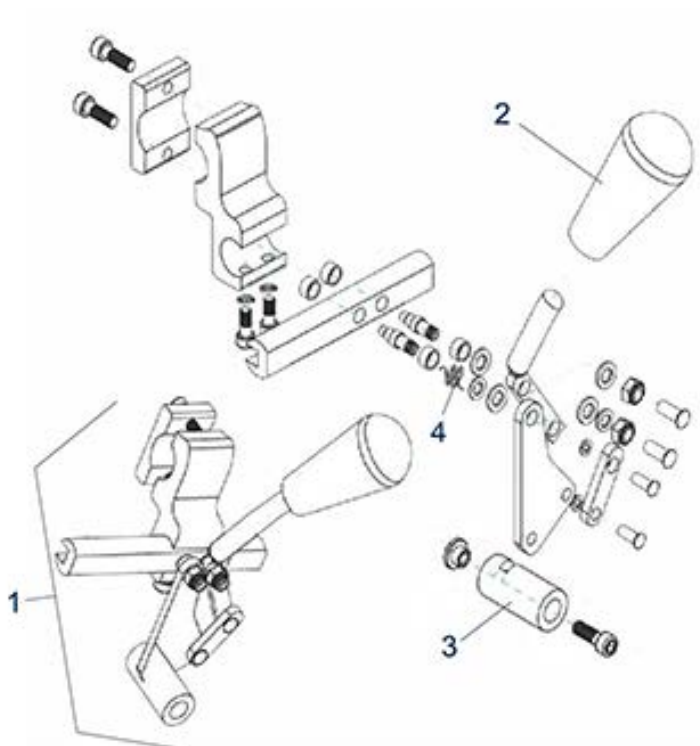

Item no.	Article no.	Description	Quantity	Price (€)
1	900100730	Parking brake, complete, left for Rotec/Freetec	1	€ 64,40
1	900100731	Parking brake, complete, right for Rotec/Freetec	1	€ 64,40
2	900100732	Handle for parking brake for Rotec/Freetec	1	€ 13,00
3	900100733	Brake cylinder, complete for Rotec/Freetec wheelchair	1	€ 13,00
4	900500773	Return spring for parking brake, right for Freetec	1	€ 4,70
4	900500774	Return spring for parking brake, left for Freetec	1	€ 4,70