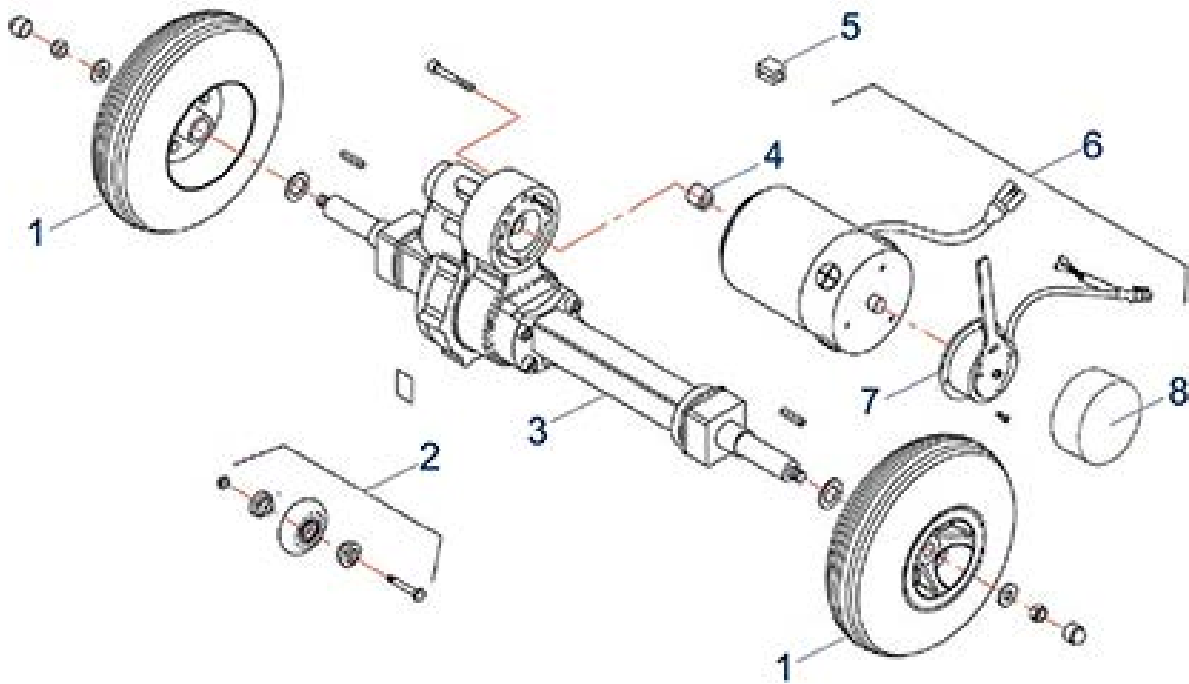

Item no.	Article no.	Description	Quantity	Price (€)
4	950001262	Coupler for transmission/motor for ST5D/ST5D Plus/ST5D 3-wheel/ST4D/ST4D-2G/ST6 scooter	1	€ 7,50
5	950001266	Ferrite for motor cable for ST5D/3-wheel up to Bj. 2019/ST5D Plus/ST5D 3-wheel/ST4D/ST6 scooter	1	€ 11,90
3	950001448	Transmission cpl. for ST4D 12 km/h scooter	1	€ 876,30
6	950001449	12 km/h motor with magnetic brake for ST4D scooter	1	€ 933,60
1	950001450	Rear wheel, complete for ST4D/ST4D-2G/3-wheel scooter	1	€ 122,80
7	950001451	Magnetic brake for ST4D 12 km/h scooter	1	€ 198,60
8	950001452	Cover for magnetic brake for ST4D/ST4D-2G/3-wheel scooter	1	€ 13,80
2	950001453	Anti-tip wheel cpl. for ST4D / ST4D-2G scooter	1	€ 6,00
3	950001468	Transmission cpl. for ST4D 6 km/h / ST4D-2G 6 km/h scooter	1	€ 615,00
6	950001469	Motor with magnetic brake for ST4D 6 km/h scooter	1	€ 615,60
7	950001470	Magnetic brake for ST4D 6 km/h scooter	1	€ 182,40