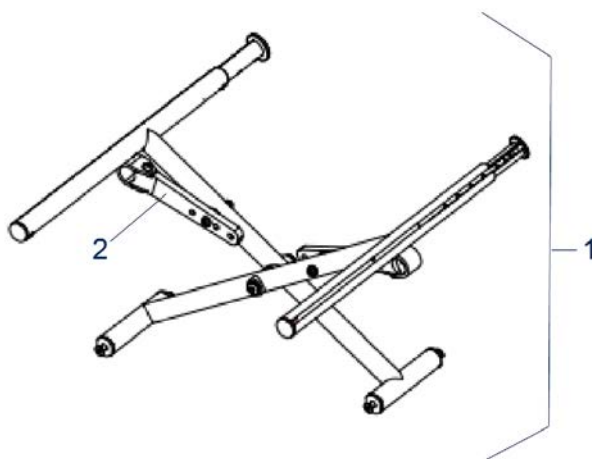

Item no.	Article no.	Description	Quantity	Price (€)
1	900700703	Scissor bracket for Litec 2G / PLUS 38 cm lightweight wheelchair	1	€ 72,30
1	900700704	Scissor bracket for Litec 2G / PLUS 42 cm lightweight wheelchair	1	€ 72,30
1	900700705	Scissor bracket for Litec 2G / PLUS 46 cm lightweight wheelchair	1	€ 72,30
1	900700706	Scissor bracket for Litec 2G / PLUS 50 cm lightweight wheelchair	1	€ 72,30
2	900700770	Retaining lever cross brace (with screws) for Lightweight Wheelchair Litec 2G / Litec 2G PLUS	1	€ 10,90