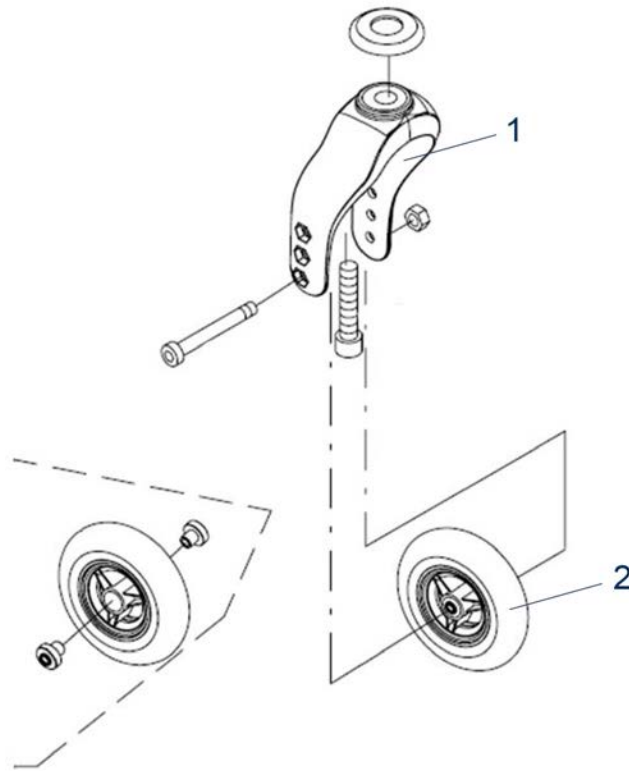

Item no.	Article no.	Description	Quantity	Price (€)
2	900700623	Retaining lever for cross brace for Litec wheelchair	1	€ 15,10
1	900700639	Cross brace SW 39 for Litec wheelchair	1	€ 72,30
1	900700641	Cross brace SW 45 for Litec wheelchair	1	€ 72,30
1	900700642	Cross brace SW 48 for Litec wheelchair	1	€ 72,30
3	900700645	End cap for cross brace for Litec/Ecotec wheelchair	1	€ 6,00