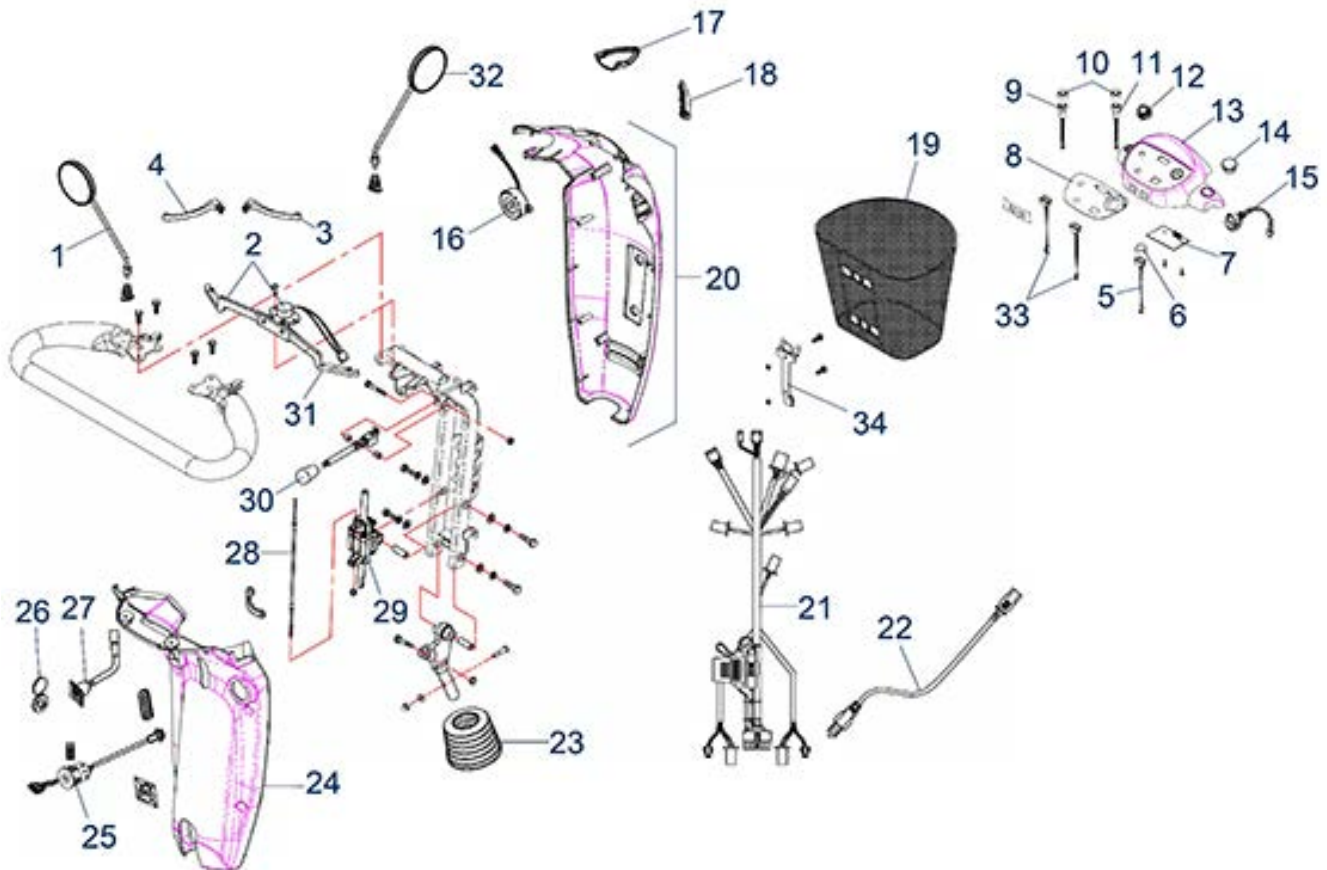

ST4D / ST4D Plus - Electronics / Wire Harness

ST4D / ST4D Plus - Accessories

ST4D / ST4D Plus - Tiller Assembly

Item no.	Article no.	Description	Quantity	Price (€)
1	950001201	Rear view mirror, left for ST4D / ST4D-2G / ST5D / ST6 scooter	1	€ 37,50
32	950001202	Rear view mirror, right for ST4D / ST4D-2G / ST5D / ST6 scooter	1	€ 37,50
27	950001212	Charging socket for ST5D/ST5D Plus/ST5D 3-wheel/ST4D scooter	1	€ 13,40
31	950001214	Wig-wag lever for ST5D/ST5D Plus/ST5D 3-wheel/ST4D/ST4D-2G/3-wheel scooter	1	€ 14,10
29	950001272	Locking mechanism for steering adjustment for ST5D/3-wheel up to Bj.2019/ST5D Plus/ST5D 3-wheel/ST4D/ST4D-2G/3-wheel/ST 6 scooter	1	€ 88,50
12	950001275	Button for speed controller for ST5D/ST4D/ST4D-2G/3-wheel scooter	1	€ 8,00
26	950001297	Charger protective cover for Scooter ST5D/ST5D Plus/ST5D 3-wheel/ST4D	1	€ 3,50
30	950001298	Handle for Scooter ST5D	1	€ 4,30