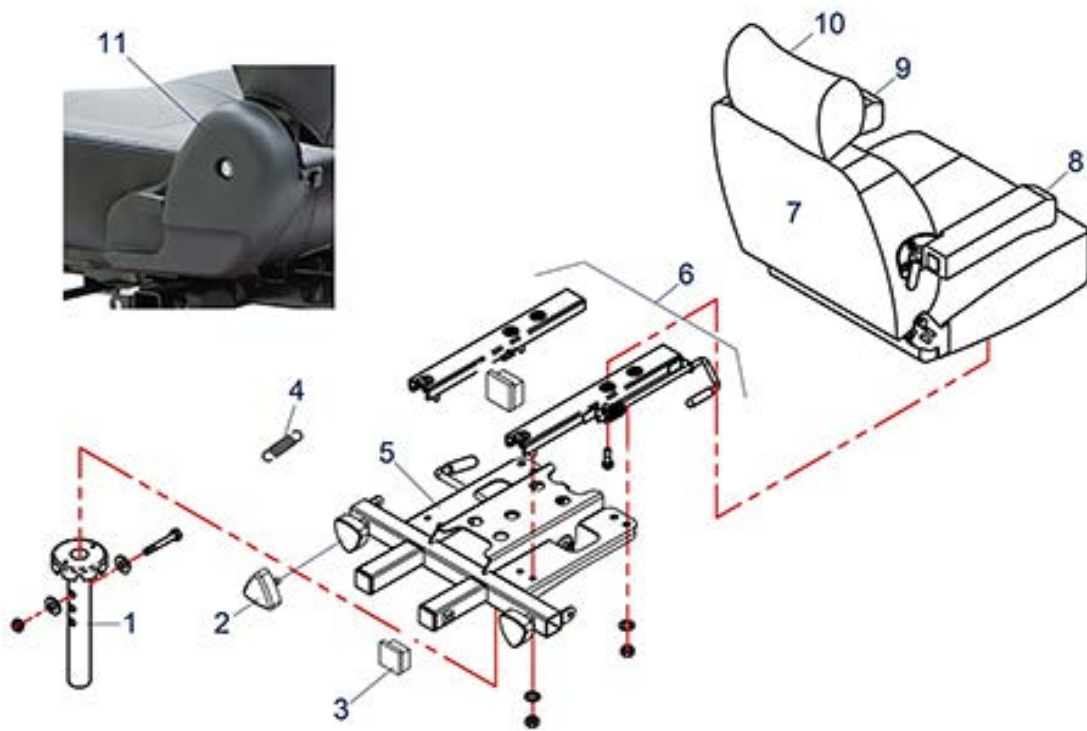

Tourer III (ST4D-2G 3-wheel) - Seat

Item no.	Article no.	Description	Quantity	Price (€)
1	950001129	Seat receiver for ST3/ST4D/ST4D Plus/ST4D 2G 3-wheel/ST5D 3-wheel scooter	1	€ 44,50
4	950001279	Spring for seat release for ST5D/ST5D Plus/ST4D/ST4D-2G/3-wheel scooter	1	€ 3,20
3	950001280	Plugs for seat console for ST5D/3-wheel up to Bj. 2019 /ST5D Plus/ST5D 3-wheel/ST4D/ST4D-2G/3-wheel scooter	1	€ 2,60
2	950001346	Screw seat for ST5D Plus/ST4D-2G/3wheel	1	€ 1,80
7	950001418	Seat for ST4D/ST4D-2G/3-wheel scooter (without base and seat adjustment)	1	€ 355,00
8	950001463	Handrail bracket comp. right for Scooter ST4D / ST4D-2G	1	€ 69,00
9	950001464	Handrail bracket comp. left for Scooter ST4D / ST4D-2G	1	€ 69,00
10	950001483	Seat headrest for Scooter	1	€ 65,70