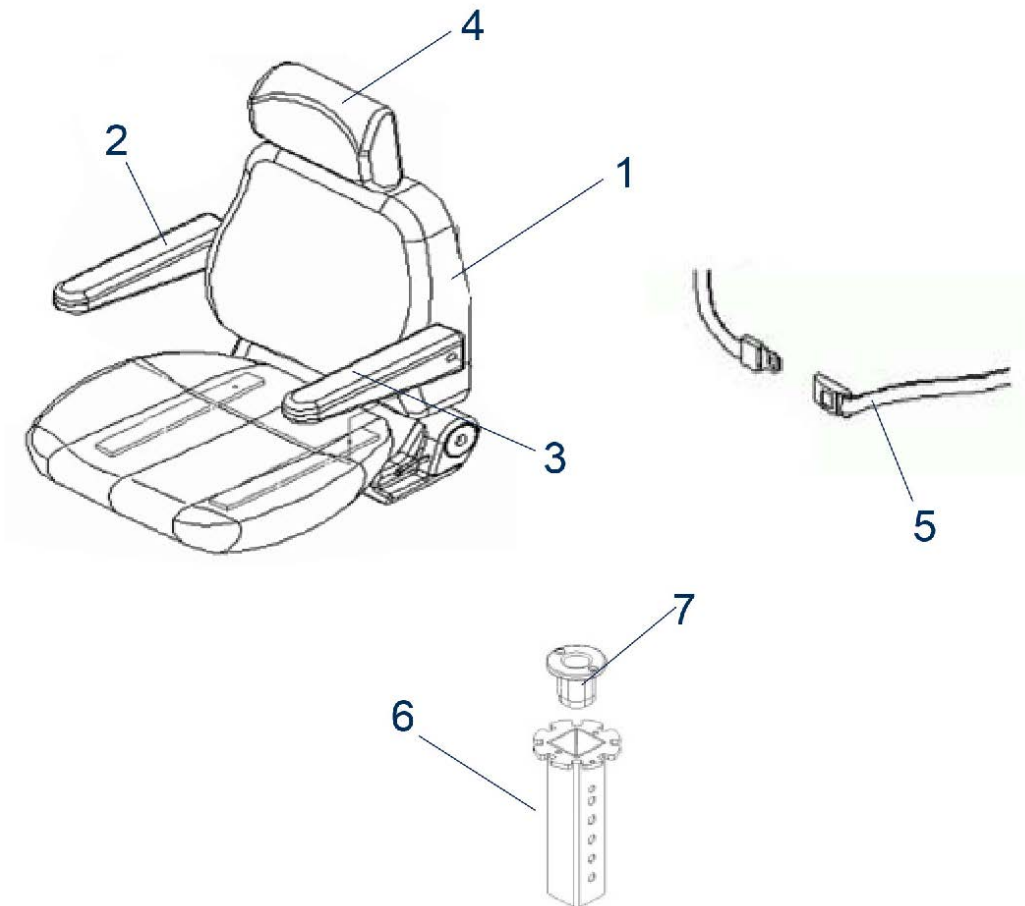

Santis - Seat

Item no.	Article no.	Description	Quantity	Price (€)
6	950000070	Seat receiver for Royale, Santis, Supreme, Spirit scooter	1	€ 28,40
7	950000149	Insert for seat receiver for Royale, Santis, Supreme, Spirit scooter	1	€ 29,20
1	950000268	Seat for Santis / Royale scooter	1	€ 512,50
2	950000269	Right armrest for Santis/Supreme scooter	1	€ 102,50
3	950000270	Left armrest for Santis/Supreme scooter	1	€ 102,50
4	950000271	Headrest for Scooter Royale/Santis/Supreme	1	€ 98,60
5	950000272	Safety belt for Santis scooter	1	€ 35,70