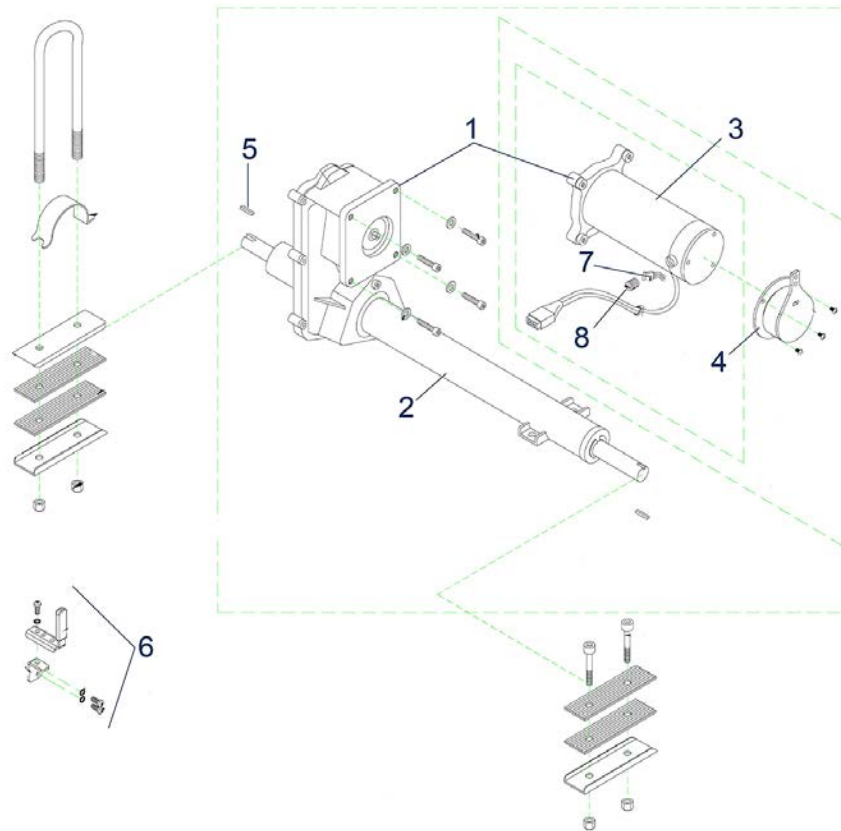

Item no.	Article no.	Description	Quantity	Price (€)
1	950000718	Motor/transmission unit for Envoy scooter 6 km/h	1	€ 616,30
7	950000741	Motor brush kit for Envoy/ Envoy S scooter	1	€ 21,00
2	950000767	Transmission for Envoy scooter 6 km/h	1	€ 353,50
4	950000770	Magnetic brake for Envoy/Envoy S scooter	1	€ 86,00
3	950000771	Motor for Envoy scooter (350 W) 6 km/h	1	€ 289,10
3	950000776	Motor for Envoy S scooter (470 W) 10 km/h	1	€ 348,40
5	950000778	5x5x35 feather key, Form A, Ck 45 for Envoy scooter	1	€ 0,60
o.Abb.	950000794	Wheel axle spacer for Envoy/Supreme 25x18x0.5	1	€ 2,20
6	950500277	Grip ass'y electro-magnetic brake for Scooter Envoy	1	€ 10,40
8	950500287	Carbon brush cap 7x11 mm for Scooter Envoy	1	€ 2,20