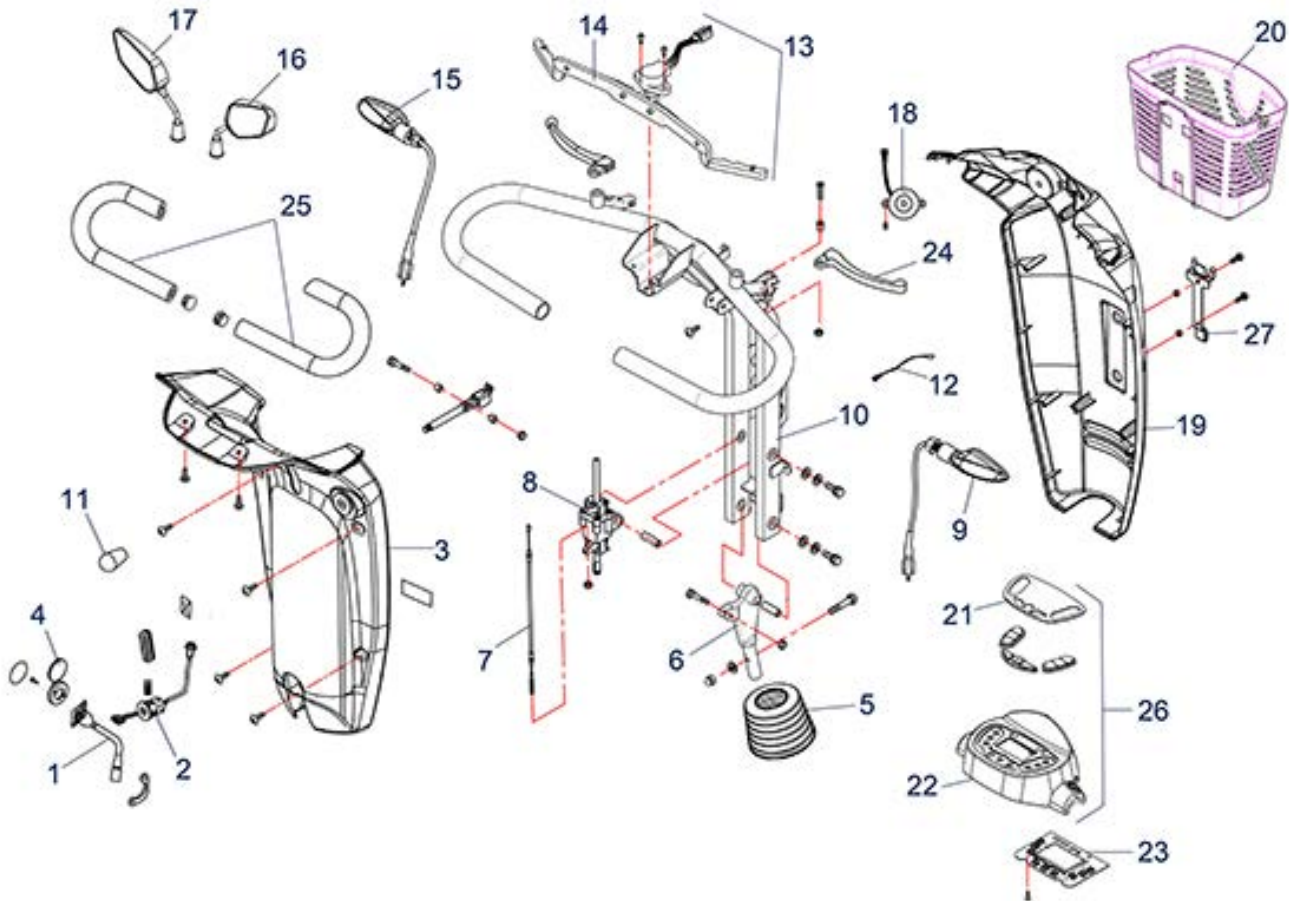

Blaze (ST5D Plus) - Tiller Assembly

Item no.	Article no.	Description	Quantity	Price (€)
5	950001204	Dust cover for ST5D/ST5D Plus/ST5D 3-wheel/ST6/ST4D-2G/3-wheel scooter	1	€ 5,10
18	950001206	Horn for ST5D/ST5D Plus/ST5D 3-wheel up to Bj. 2019/ST4D-2G/3-wheel scooter	1	€ 10,30
2	950001211	Ignition switch with 2 keys for ST5D/ST5D Plus/ST5D 3-wheel/ST6 scooter	1	€ 36,40
1	950001212	Charging socket for ST5D/ST5D Plus/ST5D 3-wheel/ST4D scooter	1	€ 13,40
14	950001214	Wig-wag lever for ST5D/ST5D Plus/ST5D 3-wheel/ST4D/ST4D-2G/3-wheel scooter	1	€ 14,10
8	950001272	Locking mechanism for steering adjustment for ST5D/3-wheel up to Bj.2019/ST5D Plus/ST5D 3-wheel/ST4D/ST4D-2G/3-wheel/ST 6 scooter	1	€ 88,50
7	950001273	Steering adjustment cable for ST5D/ST5D Plus/ST5D 3-wheel/ST6 scooter	1	€ 6,10