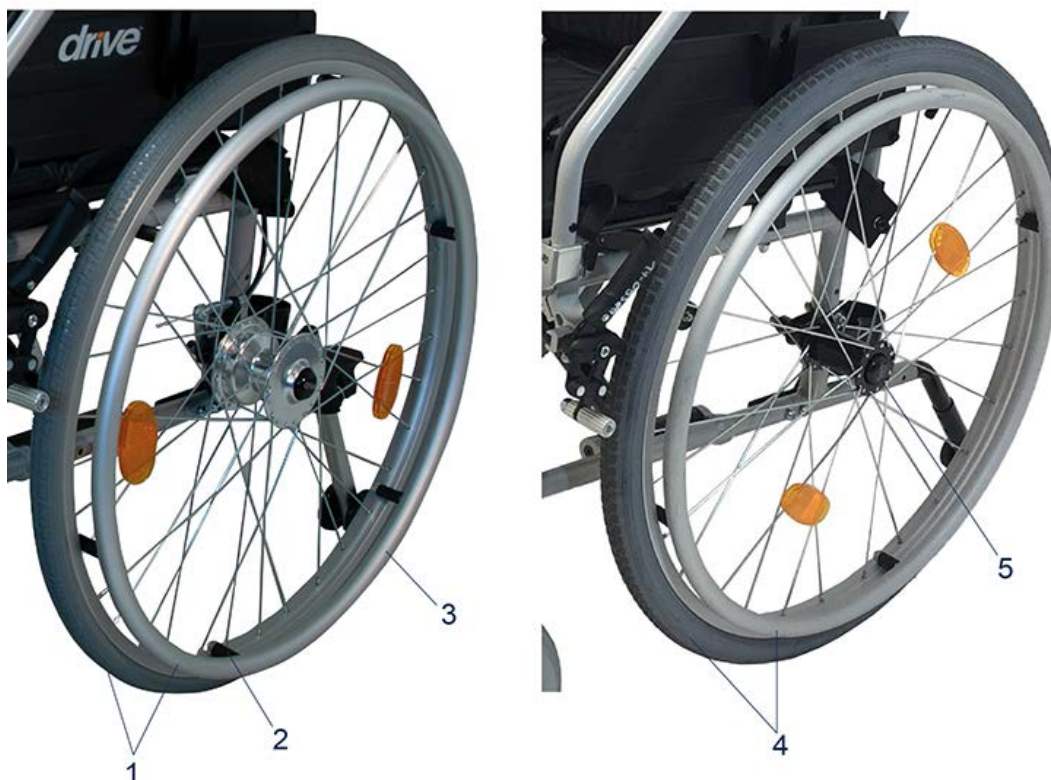

Item no.	Article no.	Description	Quantity	Price (€)
4	900700719	Handrim wheel for Litec 2G / PLUS lightweight wheelchair without drumbrake	1	€ 142,00
1	900700720	Handrim wheel for Litec 2G / PLUS lightweight wheelchair with drumbrake	1	€ 142,00
5	900700721	Quick-pin axle for Litec 2G/PLUS lightweight wheelchair	1	€ 37,00
3	900700767	Hand rim for Lightweight Wheelchair Litec 2G / Litec 2G PLUS	1	€ 23,20
2	900700779	Spacer incl. screw for hand rim Lightweight Wheelchair Litec 2G / Litec 2G PLUS	1	€ 3,20