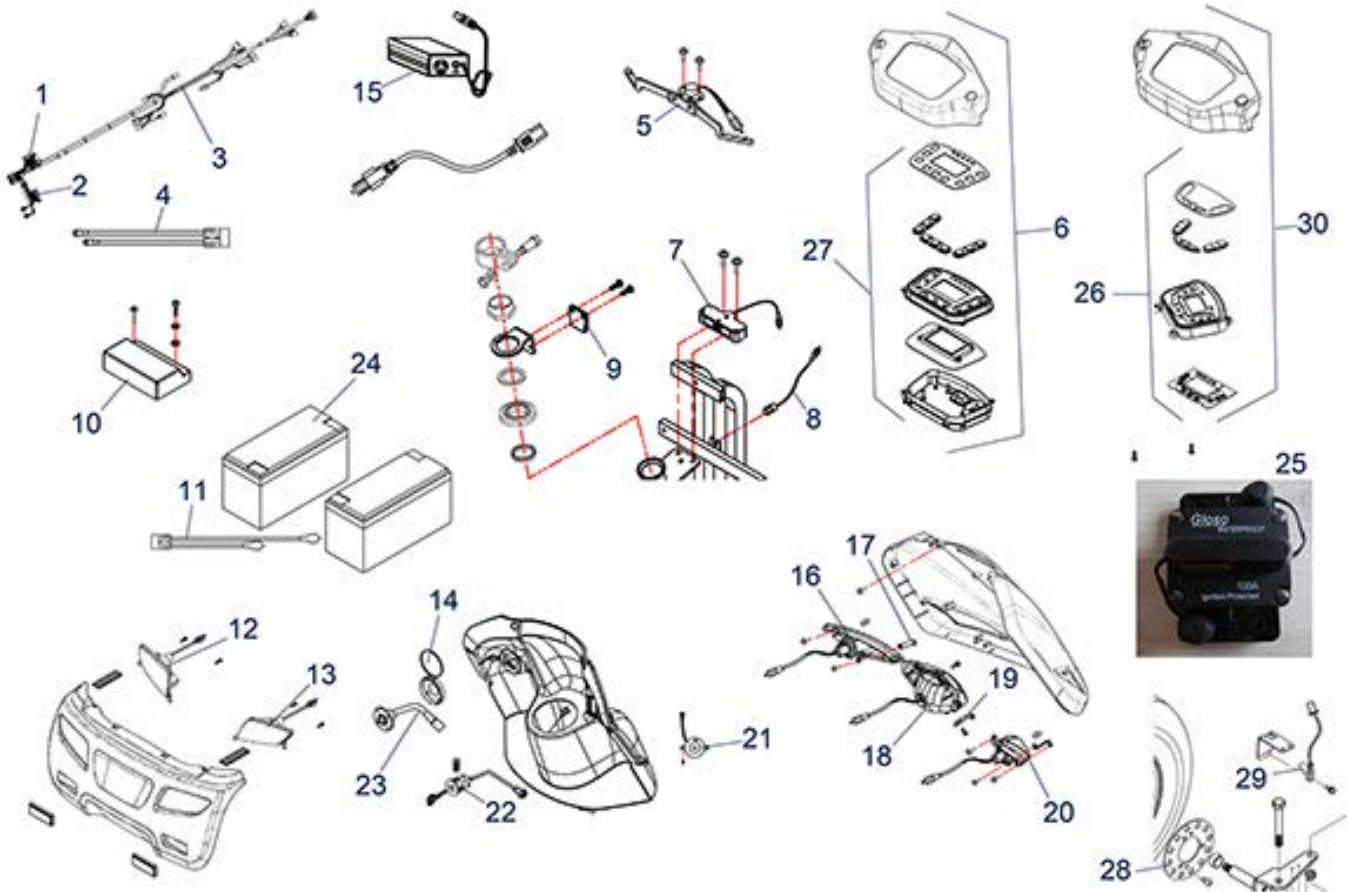

Bluster (ST6) - Electronics / Wire Harness

Item no.	Article no.	Description	Quantity	Price (€)
24	950000026	12 V - 80/85 Ah battery for power scooters (Pair only)	1	€ 353,50
22	950001211	Ignition switch with 2 keys for ST5D/ST5D Plus/ST5D 3-wheel/ST6 scooter	1	€ 36,40
1	950001231	10A fuse for Scooter ST5D/ST5D 3-wheel/ST6	1	€ 2,70
7	950001281	Switch for turning speed reduction (semicircular button) for ST5D / ST4D / ST6 scooter	1	€ 66,60
7	950001288	Switch for turning speed reduction (mushroom button) for ST5D / ST4D / ST6 scooter	1	€ 66,60
9	950001289	Trigger limit switch for Scooter ST5D / ST6	1	€ 7,20
7	950001306	Limit switch holder box ass'y (gyro) for Scooter ST5D/ST5D 3-wheel/ST4D/ST4D 2G 3-wheel/ST6 as from SN 4C1809	1	€ 43,90
29	950001373	Metter gear for Scooter ST5D Plus/ST5D 3-wheel/ST6 + ST6 3-Rad from SN: 4C2304ST6D	1	€ 55,50