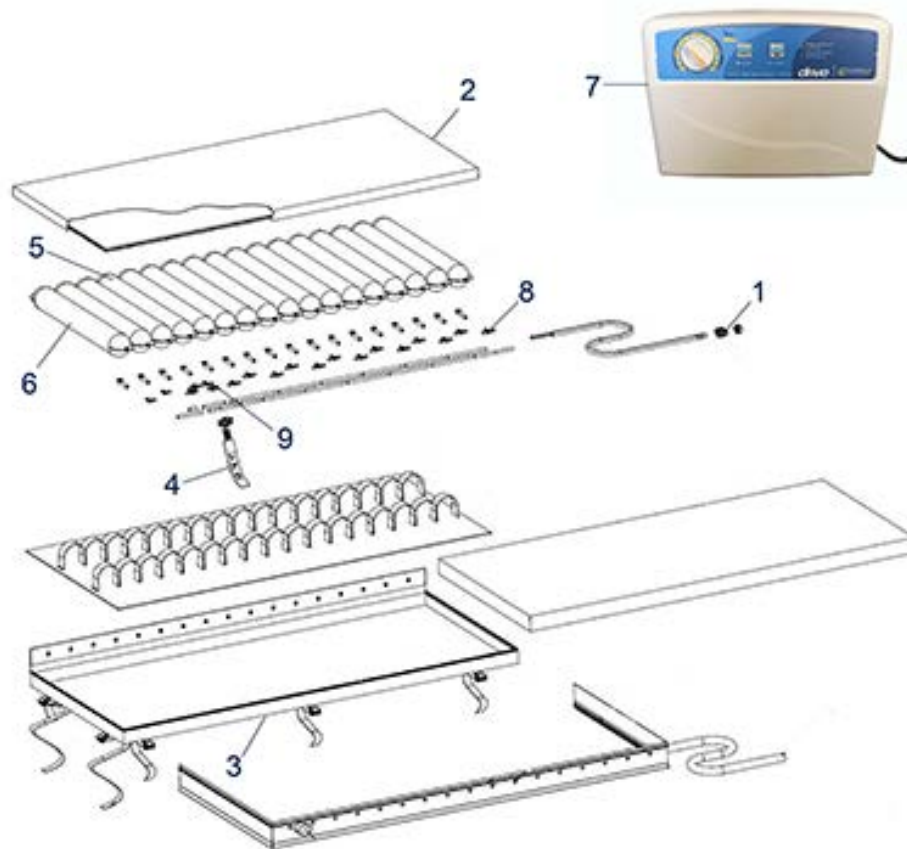

Item no.	Article no.	Description	Quantity	Price (€)
2	820000201	Cover for Med Aire DuoWave alternating pressure support system	1	€ 83,50
6	820000202	Air cell for Med Aire DuoWave alternating pressure support system	1	€ 26,60
5	820000203	Airflow cell for Med Aire DuoWave alternating pressure support system	1	€ 31,20
3	820000204	Base tray for Med Aire DuoWave alternating pressure support system	1	€ 107,80
4	820000205	CPR for Med Aire DuoWave alternating pressure support system	1	€ 8,40
1	820000206	Connector for Med Aire DuoWave alternating pressure support system	1	€ 10,70
7	820000207	Power unit for Med Aire DuoWave alternating pressure support system	1	€ 208,00
8	820000222	T connector for Med Aire DuoWave	1	€ 2,40