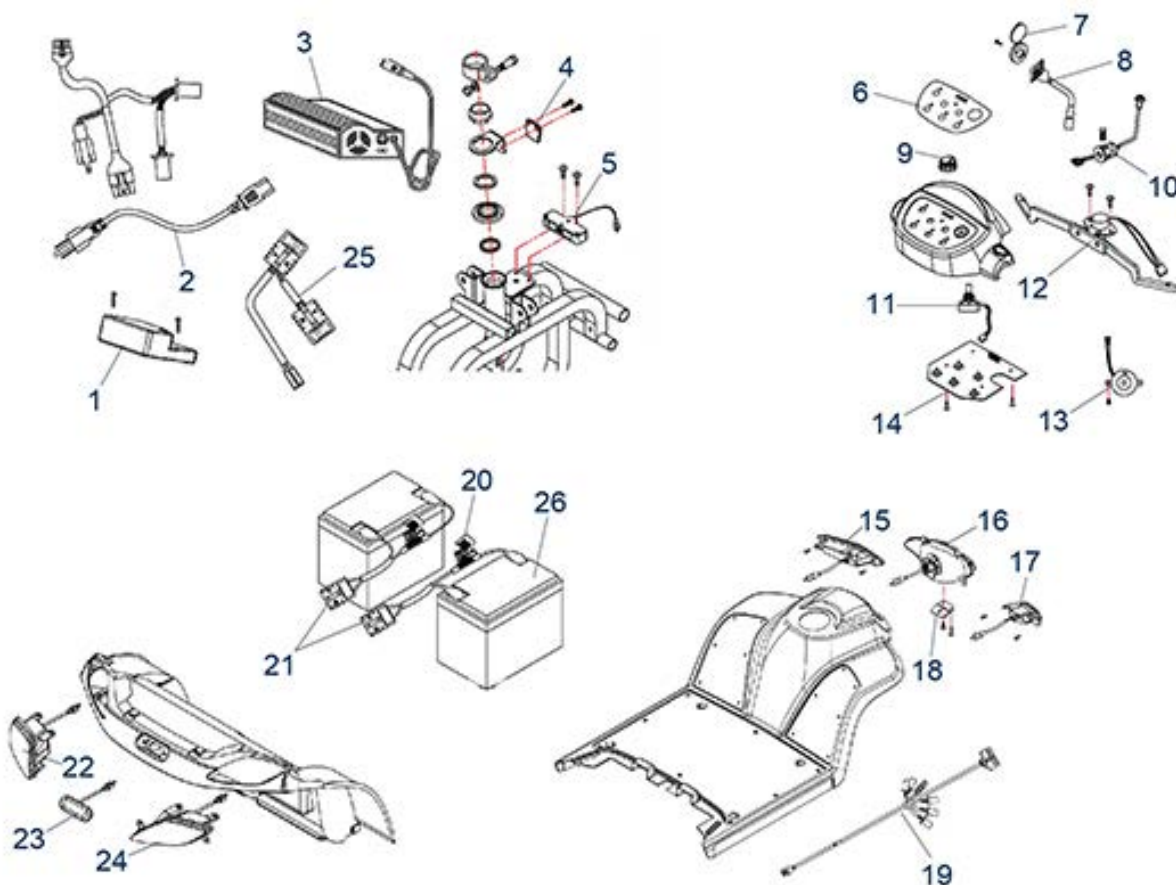

Item no.	Article no.	Description	Quantity	Price (€)
26	950000026	12 V - 80/85 Ah battery for power scooters (Pair only)	1	€ 353,50
13	950001206	Horn for ST5D/ST5D Plus/ST5D 3-wheel up to Bj. 2019/ST4D-2G/3-wheel scooter	1	€ 10,30
6	950001208	Membrane keyboard for display/control panel board for ST5D scooter	1	€ 54,20
11	950001209	Speed controller for scooter ST5D / ST5D 3-wheel up to Bj. 2019	1	€ 16,20
14	950001210	Display/control panel board for ST5D scooter	1	€ 187,80
10	950001211	Ignition switch with 2 keys for ST5D/ST5D Plus/ST5D 3-wheel/ST6 scooter	1	€ 36,40
8	950001212	Charging socket for ST5D/ST5D Plus/ST5D 3-wheel/ST4D scooter	1	€ 13,40
19	950001216	Cable harness for ST5D scooter	1	€ 79,50
16	950001221	Headlight for ST5D scooter	1	€ 105,80
o. Abb.	950001222	24V/5Amp bulb Headlight for ST5D scooter	1	€ 17,40