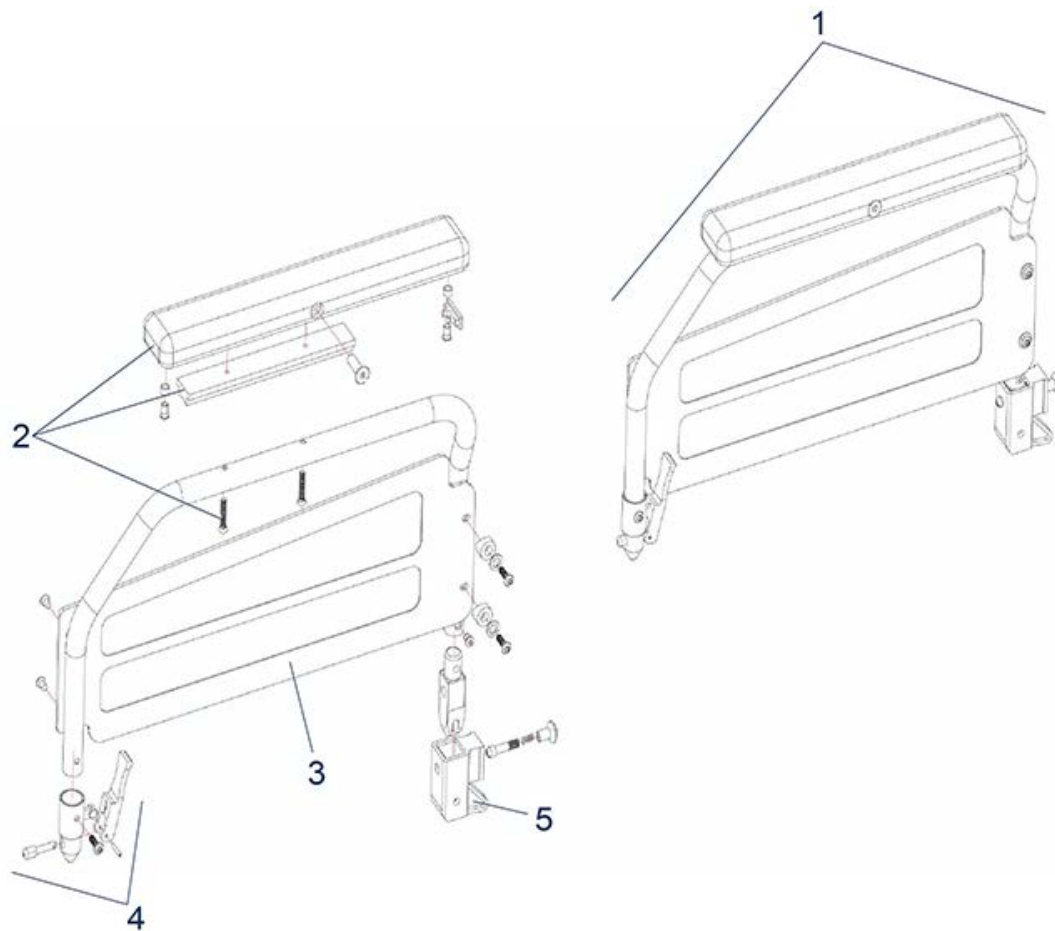

Freetec - Wheel Lock

Freetec - Footrest

Freetec - Rear Wheel / Rear Wheel with Drum Brake

Freetec - X-Brace

Freetec - Caster

Freetec - Frame

Freetec - Backrest / Seat

Item no.	Article no.	Description	Quantity	Price (€)
o.Abb.	900100743	Armpad, complete Push button for Rotec/Freetec (pair)	1	€ 32,20
o.Abb.	900100744	Side panel for Rotec / Rotec XL / Freetec wheelchair right/left (Pair)	1	€ 21,80
4	900100745	Front armrest receiver for Rotec/Freetec (pair)	1	€ 30,80
5	900100746	Rear armrest receiver for Rotec/Freetec	1	€ 13,10
o.Abb.	900100771	Armpad, left with push button for Rotec/Freetec wheelchair	1	€ 18,80
o.Abb.	900100772	Armpad, right with push button for Rotec/Freetec wheelchair	1	€ 18,80
2	900100773	Armpad, right with fixing screw for Rotec/Freetec	1	€ 16,20
2	900100774	Armpad, left with fixing screw for Rotec/Freetec	1	€ 16,20
3	900100776	Side panel, right for Rotec/Freetec wheelchair	1	€ 11,70
3	900100777	Side panel, left for Rotec/Freetec wheelchair	1	€ 11,70