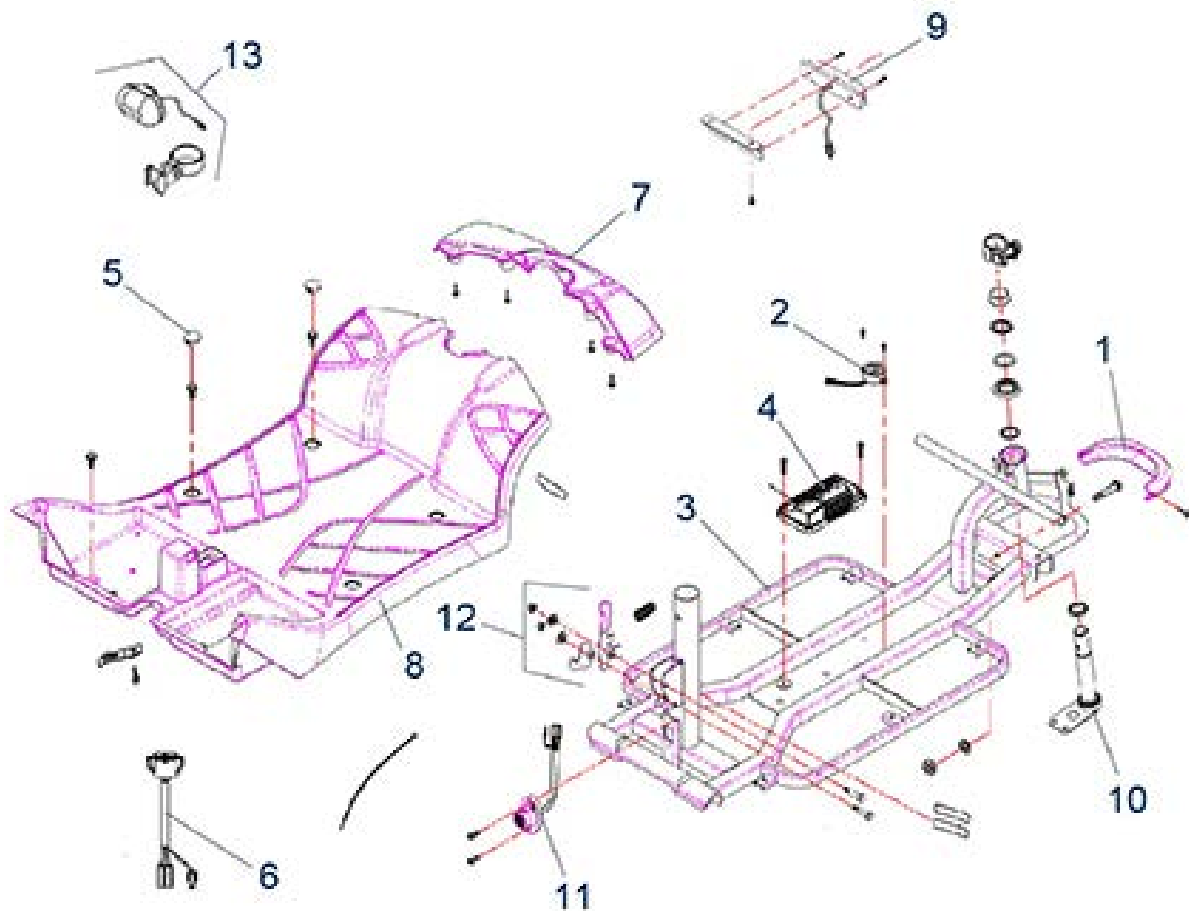

Crow (ST3) - Front Shroud / Frame

Item no.	Article no.	Description	Quantity	Price (€)
3	950001111	Front frame, cpl. for ST3 scooter	1	€ 254,70
7	950001112	Light shroud for ST3 scooter, anthracite	1	€ 162,90
7	950001113	Light shroud for ST3 scooter, red	1	€ 162,90
8	950001114	Front shroud for ST3 scooter	1	€ 86,00
1	950001115	Cover for front bumper for ST3 scooter	1	€ 5,10
5	950001116	Plugs for ST3/ST5D Plus/ST4D-2G scooter	1	€ 1,20
4	950001117	DR-50 control unit for ST3 scooter 8 km/h	1	€ 291,80
11	950001118	Motor connector cable for ST3 scooter	1	€ 55,70
6	950001119	Battery cable for ST3 scooter	1	€ 55,70
9	950001136	Front headlight for ST3 scooter	1	€ 55,40
10	950001137	Steering with bearing for ST3 scooter	1	€ 35,50
12	950001146	Lock for drive for ST3 scooter	1	€ 19,90
13	950001151	Rear tail lamp comp. LED for	1	€ 32,20