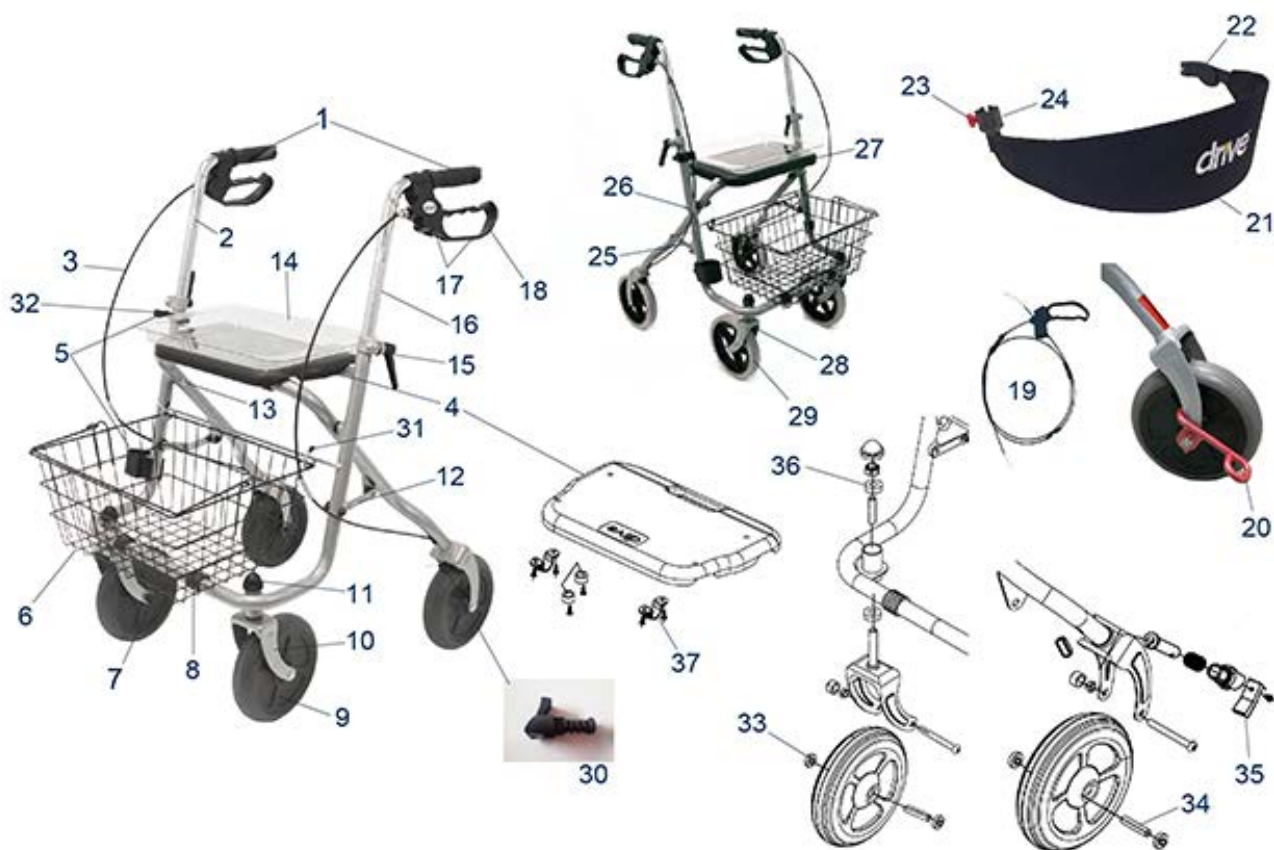

Item no.	Article no.	Description	Quantity	Price (€)
6	710000001	Basket for Cristallo/Migo/Gigo/Gigo 2G rollator	1	€ 25,00
14	710000002	Tray for Cristallo/Migo/Gigo/Gigo 2G/Road/Ronto rollator	1	€ 25,00
1	710000003	Anatomic handgrips (1 pair) Cristallo, Migo, Gigo, Road, Gigo 2G, TriWalker	1	€ 20,30
3	710000006	Bowden cable with sleeve and adjusting screw, complete for Cristallo/Rubino/Migo/TriWalker rollator	1	€ 7,10
15	710000009	Locking handle cpl. Cristallo / Rubino / Migo 2006 (Set of 2 pieces)	1	€ 10,40
5	710000012	Crutch holder, complete Migo/Cristallo/GoLite	1	€ 25,00
11	710000013	Cover cap for fork Cristallo/Rubino/Migo/Expedition Plus (pack of 2)	1	€ 2,80
7	710000014	Cover cap for wheel axle, Cristallo/Rubino/Migo/TriWalker	1	€ 2,10
35	710000022	Braking plate left/right with screw	1	€ 7,90