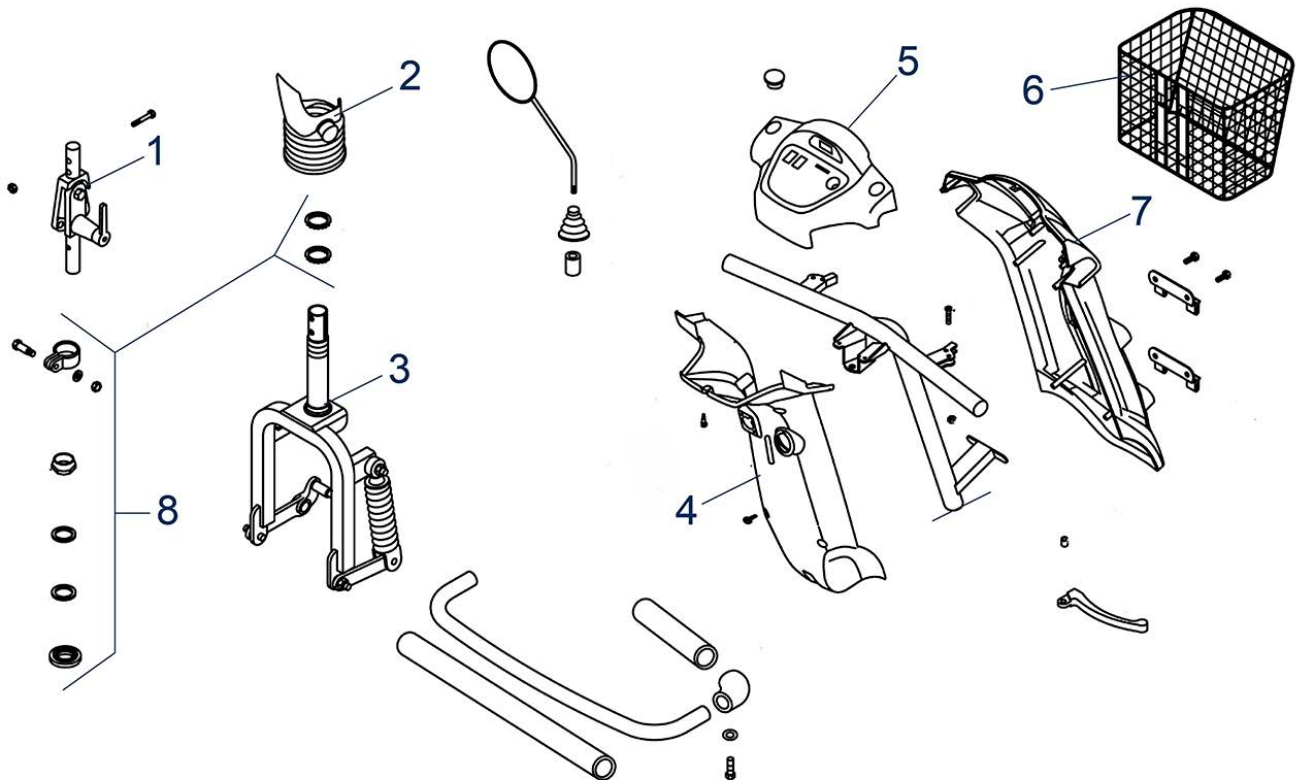

Item no.	Article no.	Description	Quantity	Price (€)
1	950001272	Locking mechanism for steering adjustment for ST5D/3-wheel up to Bj.2019/ST5D Plus/ST5D 3-wheel/ST4D/ST4D-2G/3-wheel/ST 6 scooter	1	€ 88,50
o. Abb.	950001371	Sticker ST5D / ST5D 3-wheel up to Bj. 2019 / ST5D Plus / ST5D 3-wheel	1	€ 0,40
2	950001403	Dust cover for ST4D/ST5D 3-wheel up to Bj. 2019/ST3 scooter	1	€ 4,60
7	950001522	Outer tiller shroud for ST5D 3-wheel up to Bj. 2019 scooter, anthracite	1	€ 156,20
5	950001523	Housing for display/control panel for ST5D 3-wheel up to Bj. 2019 scooter, anthracite	1	€ 48,40
4	950001524	Inner tiller shroud for ST5D 3-wheel up to Bj. 2019 scooter, anthracite	1	€ 90,10
3	950001525	Front fork for ST5D 3-wheel up to Bj. 2019 scooter	1	€ 227,90
o.Abb.	950001534	Front wheel bearing for ST5D 3-wheel up to Bj. 2019/ST5D 3-wheel/ST4D 2G 3-wheel scooter	1	€ 10,30
5	950001538	Housing for display/control panel	1	€ 44,60