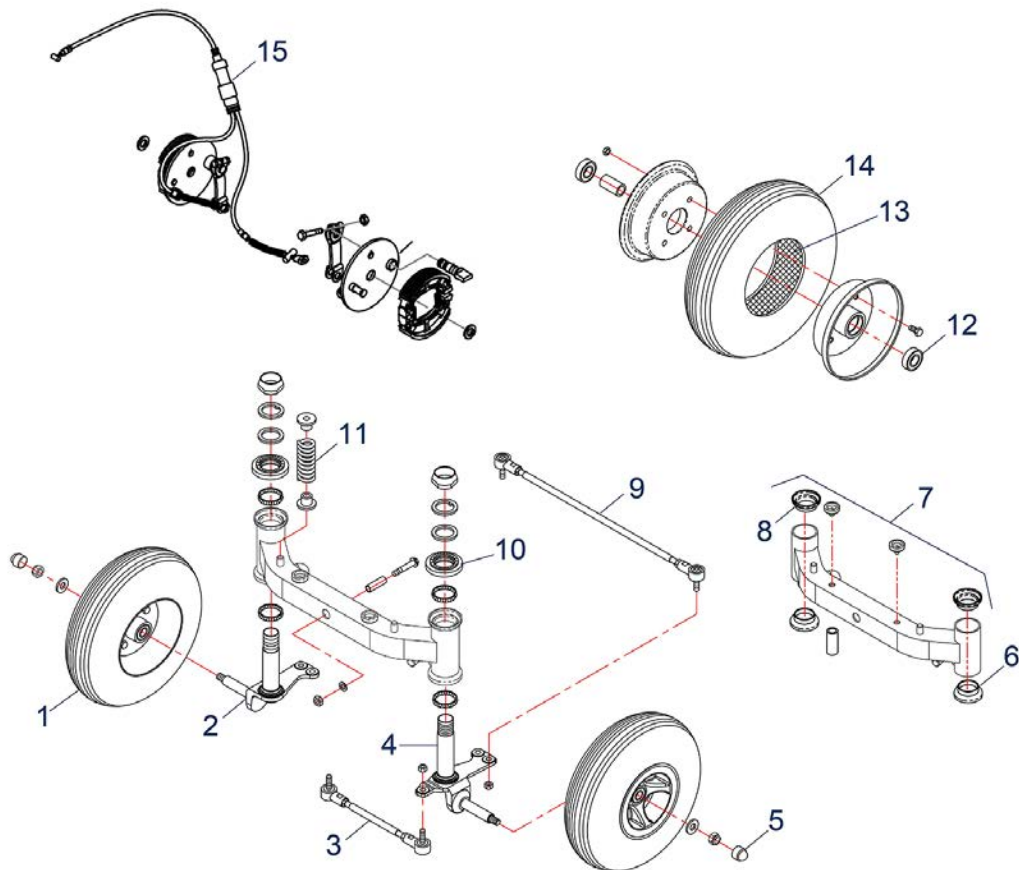

Tourer (ST4D-2G) / Tourer Plus (ST4D Plus-2G) - front wheels and Axle

Item no.	Article no.	Description	Quantity	Price (€)
5	950001257	Cover cap for wheel nut for ST5D/ST4D/ST4D-2G/3-wheel/ST6 + ST6 3-Rad up to SN: 4C2304ST6D scooter	1	€ 2,60
12	950001277	Front wheel bearing for ST5D/ST5D Plus/ST4D/ST4D-2G/ST6 scooter	1	€ 10,30
1	950001433	Front wheel, complete for ST4D scooter	1	€ 167,60
4	950001435	Front right axle stub cpl. for ST4D / ST4D-2G scooter	1	€ 71,10
2	950001436	Front left axle stub, cpl. for ST4D / ST4D-2G scooter	1	€ 67,90
10	950001438	Upper bearing support with knurling for ST4D/ST4D-2G/3-wheel scooter	1	€ 4,10
9	950001439	Long track rod for ST4D/ST4D-2G scooter	1	€ 51,50
11	950001441	Front spring suspension for ST4D/ST4D-2G scooter	1	€ 8,30
14	950001442	Front/rear tyres for ST4D/ST4D-2G/3-wheel scooter/Front tyres for ST5D	1	€ 50,40