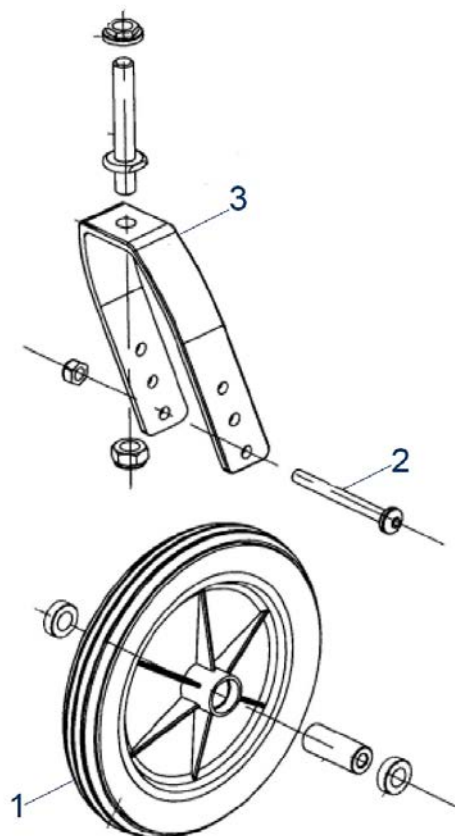

Item no.	Article no.	Description	Quantity	Price (€)
1	900700715	8" front wheel with bearing for Litec 2G / PLUS lightweight wheelchair	1	€ 25,70
2	900700716	Front wheel axle, complete for Litec 2G/ Litec 2G PLUS lightweight wheelchair up to SN 2A1904	1	€ 11,60
3	900700717	Front fork, left for Litec 2G/PLUS lightweight wheelchair	1	€ 25,70
3	900700718	Front fork, right for Litec 2G/PLUS lightweight wheelchair	1	€ 25,70
3	900700780	Front fork left, black for Litec 2G/Litec 2G PLUS	1	€ 25,70
3	900700781	Front fork right, black for Litec 2G/Litec 2G PLUS	1	€ 25,70
2	910350461	Front axle bolt for Wheelchairs Rotec / Rotec XL / Freetec / Ecotec 2G / (Litec 2G / Litec 2G PLUS ab SN 2A1904)	1	€ 3,10