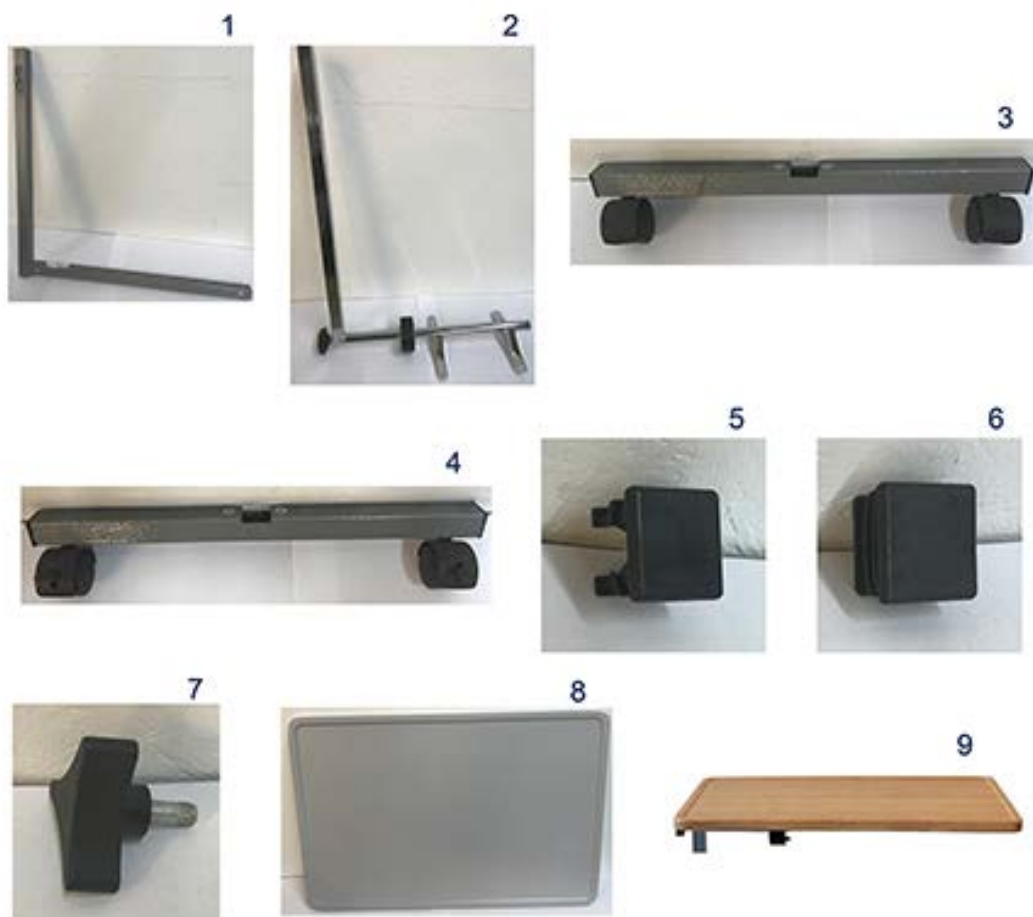

Item no.	Article no.	Description	Quantity	Price (€)
6	860000010	Pipe plug (30x30) for SuppliTo	1	€ 2,20
5	860000011	Pipe plug (25,4x25,4) for SuppliTo	1	€ 2,20
4	860000012	Castor (1,5) ass'y for SuppliTo with brake+ foot tube+pipe plug	1	€ 4,40
3	860000013	Castor (1,5) ass'y for SuppliTo without brake+ foot tube+pipe plug	1	€ 4,40
7	860000014	Triangle knob (42,6x41xM8) for SuppliTo	1	€ 2,20
1	860000015	Support welding group (external) + pipe plug for SuppliTo	1	€ 4,40
2	860000016	Support welding group (internal) + triangle knob + stationary seat + fixed tooth + table support	1	€ 31,70
8	860000017	Integrated forming table (600x400T18.5) for SuppliTo	1	€ 23,70
9	860000018	Integrated forming table wood design for SuppliTo	1	€ 29,20