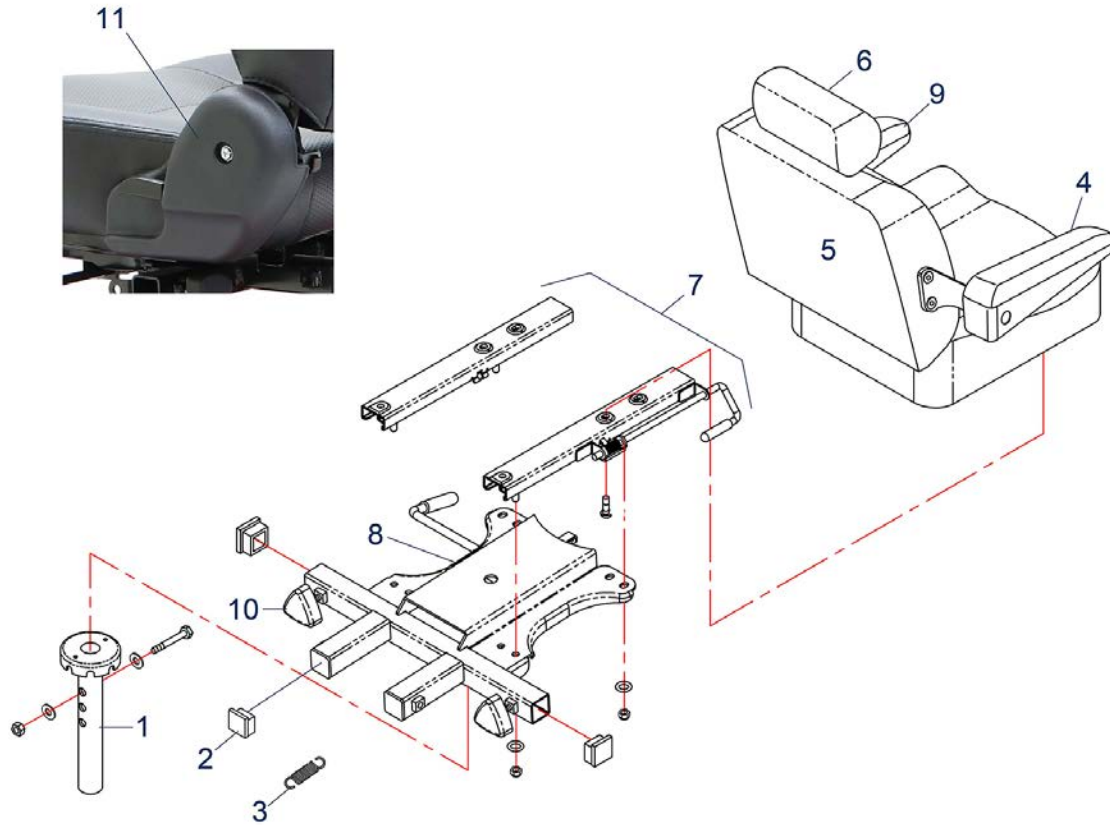

Tourer (ST4D-2G) / Tourer Plus (ST4D Plus-2G) - seat

Item no.	Article no.	Description	Quantity	Price (€)
7	950001278	Seat adjustment cpl. for ST5D/3-wheel up to Bj. 2019/ST5D Plus/ST5D 3-wheel/ST4D/ST4D-2G/ST6 scooter	1	€ 42,30
3	950001279	Spring for seat release for ST5D/ST5D Plus/ST4D/ST4D-2G/3-wheel scooter	1	€ 3,20
2	950001280	Plugs for seat console for ST5D/3-wheel up to Bj. 2019 /ST5D Plus/ST5D 3-wheel/ST4D/ST4D-2G/3-wheel scooter	1	€ 2,60
8	950001345	Seat bracket assembly for Scooter ST5D Plus /ST4D-2G	1	€ 320,50
10	950001346	Screw seat for ST5D Plus/ST4D-2G/3wheel	1	€ 1,80
5	950001418	Seat for ST4D/ST4D-2G/3-wheel scooter (without base and seat adjustment)	1	€ 355,00
4	950001463	Handrail bracket comp. right for Scooter ST4D / ST4D-2G	1	€ 69,00