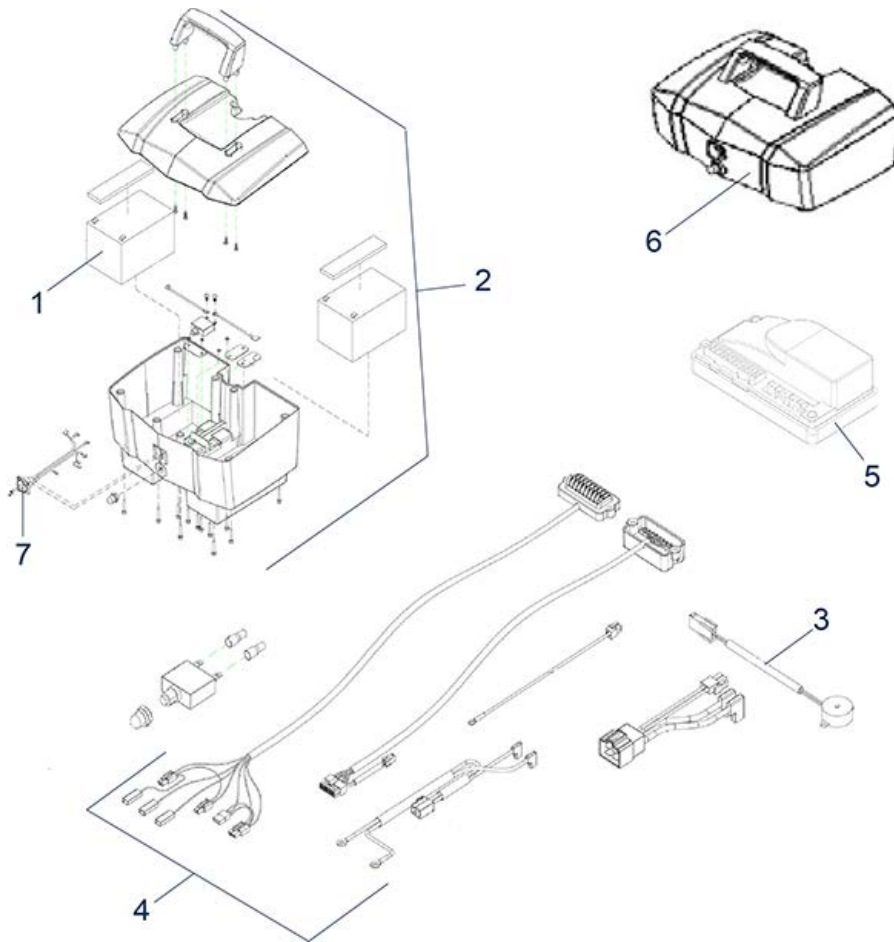

Item no.	Article no.	Description	Quantity	Price (€)
o.Abb.	950000433	Charger for Powerstroll + for New Kite, Scout scooter	1	€ 105,10
3	950000781	Horn for Envoy/Envoy S/Scout scooter	1	€ 17,10
1	950000903	12 V - 20 Ah battery for Scout/ST3 scooter (Pair only)	1	€ 156,90
5	950000906	Control unit for Scout scooter	1	€ 203,80
7	950000909	Charging socket for Scout scooter	1	€ 19,80
6	950000913	Battery housing for 20 Ah for Scout scooter	1	€ 128,80
2	950000924	Battery housing with 20 Ah battery for Scout scooter	1	€ 276,10
4	950000929	Complete cable harness for Scout scooter	1	€ 59,10
o.Abb.	950000934	Bracket for battery housing for Scout scooter	1	€ 23,60