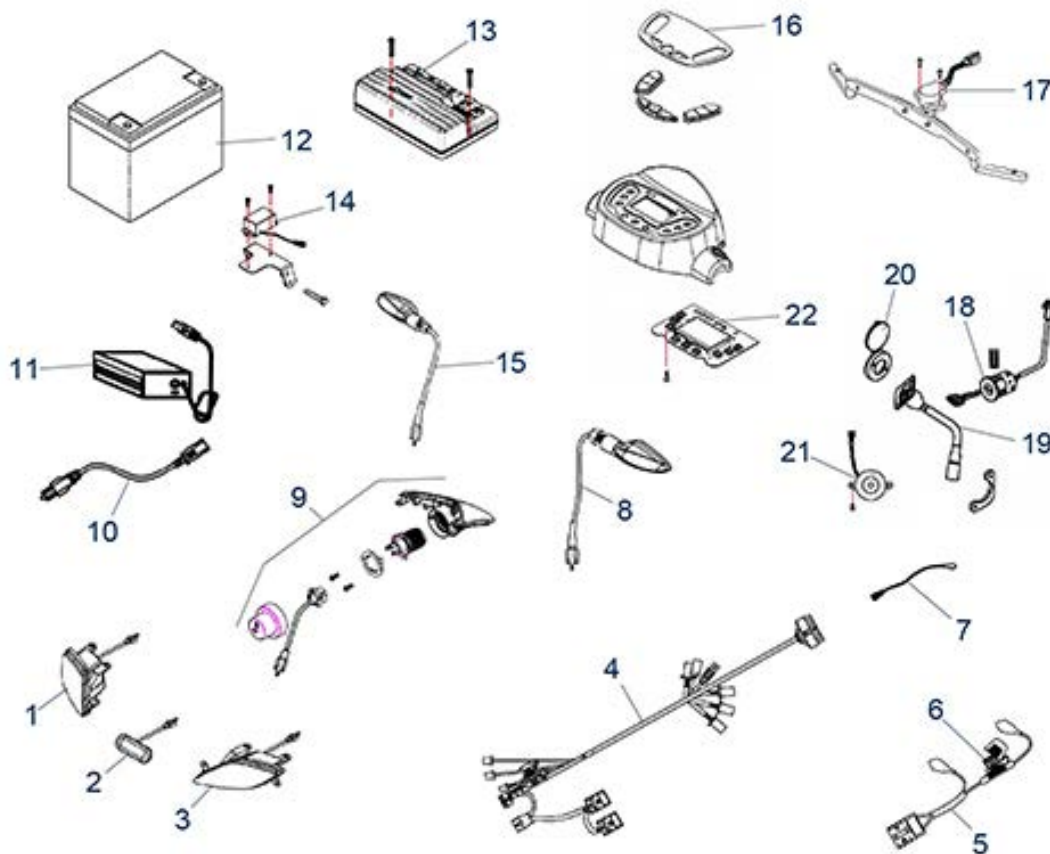

Item no.	Article no.	Description	Quantity	Price (€)
12	950000026	12 V - 80/85 Ah battery for power scooters (Pair only)	1	€ 353,50
21	950001206	Horn for ST5D/ST5D Plus/ST5D 3-wheel up to Bj. 2019/ST4D-2G/3-wheel scooter	1	€ 10,30
18	950001211	Ignition switch with 2 keys for ST5D/ST5D Plus/ST5D 3-wheel/ST6 scooter	1	€ 36,40
19	950001212	Charging socket for ST5D/ST5D Plus/ST5D 3-wheel/ST4D scooter	1	€ 13,40
6	950001233	70A fuse for Scooter ST5D/ST5D Plus/ST5D 3-wheel/ST4D	1	€ 13,00
2	950001241	Brake light for ST5D/ST5D Plus/ST4D 2G 3-wheel scooter	1	€ 43,70
11	950001274	c-Go 24 V / 8 Amp charger for ST5D / ST5D 3-wheel up to Bj. 2019 / ST5D Plus / ST5D 3-wheel scooter	1	€ 177,30
20	950001297	Charger protective cover for Scooter ST5D/ST5D Plus/ST5D 3-wheel/ST4D	1	€ 3,50
14	950001306	Limit switch holder box ass'y (gyro)	1	€ 43,90