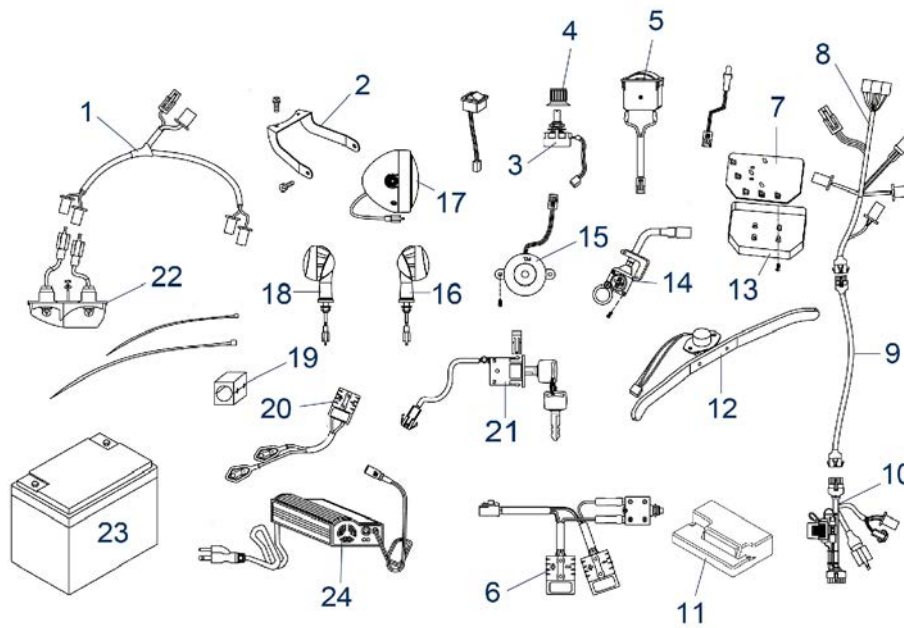

Item no.	Article no.	Description	Quantity	Price (€)
23	950000026	12 V - 80/85 Ah battery for power scooters (Pair only)	1	€ 353,50
15	950001206	Horn for ST5D/ST5D Plus/ST5D 3-wheel up to Bj. 2019/ST4D-2G/3-wheel scooter	1	€ 10,30
3	950001209	Speed controller for scooter ST5D / ST5D 3-wheel up to Bj. 2019	1	€ 16,20
19	950001266	Ferrite for motor cable for ST5D/3-wheel up to Bj. 2019/ST5D Plus/ST5D 3-wheel/ST4D/ST6 scooter	1	€ 11,90
24	950001274	c-Go 24 V / 8 Amp charger for ST5D / ST5D 3-wheel up to Bj. 2019 / ST5D Plus / ST5D 3-wheel scooter	1	€ 177,30
7	950001503	Display/control panel board for ST5D 3-wheel up to Bj. 2019 scooter	1	€ 187,80
5	950001504	Battery display for ST5D 3-wheel up to Bj. 2019 scooter	1	€ 87,20
10	950001505	Rear cable harness for ST5D 3-wheel up to Bj. 2019 scooter	1	€ 79,50