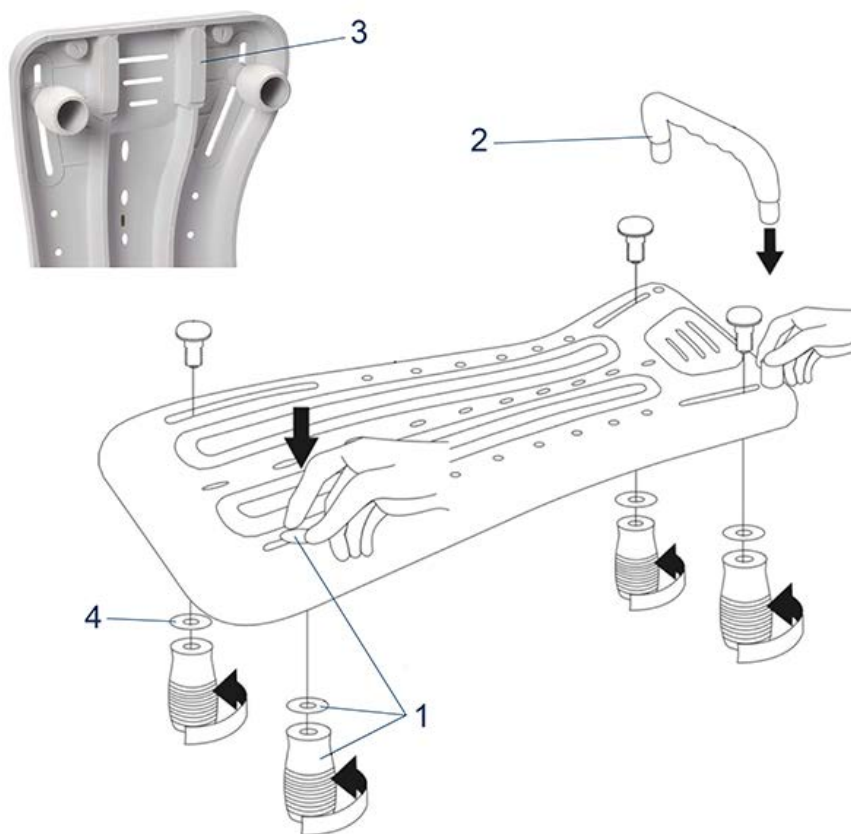

Transfer Aids

Description

Viturn K / Viturn L

Item no.	Article no.	Description	Quantity	Price (€)
1	412100101	Rubber cushion for Vitaturm K, swivel aid	1	€ 3,80

Bath Board

Description

Benny / Benny XL

Item no.	Article no.	Description	Quantity	Price (€)
3	55020030	Rubber cushion for Benny/Benny XL	1	€ 3,20
1	550200010	Stop bolts incl. screw+rubber ring BENNY	1	€ 5,50
4	550200011	Rubber ring for stop pin BENNY (set of 4)	1	€ 2,20
2	550200020	Handle for BENNY bath board, red	1	€ 16,80
2	550200030	Handle for BENNY bath board, blue	1	€ 19,20

Bath Chairs

Description
BEN / BEN 2G
BES 120
Bob / Bobby

Item no.	Article no.	Description	Quantity	Price (€)
5	550600112	Adjusting screw 125 mm for BEN bath swivel seat	1	€ 8,30
4	550600141	Lever complete incl. fixing material for BEN as from SN 1H1603290001	1	€ 6,40
1	550600201	Rubber cushions for BES 120 / BEN bath seat up to SN: 1P1603200500	1	€ 5,10
2	550600301	Rubber cushion for bath swivel chair BEN 2G	1	€ 1,00
5	550600302	Adjusting screw 125mm for bath swivel chair BEN 2G	1	€ 4,70
3	550600303	Seat for bath swivel chair BEN 2G	1	€ 20,80
4	550600304	Lever complete for bath swivel chair BEN 2G	1	€ 3,20