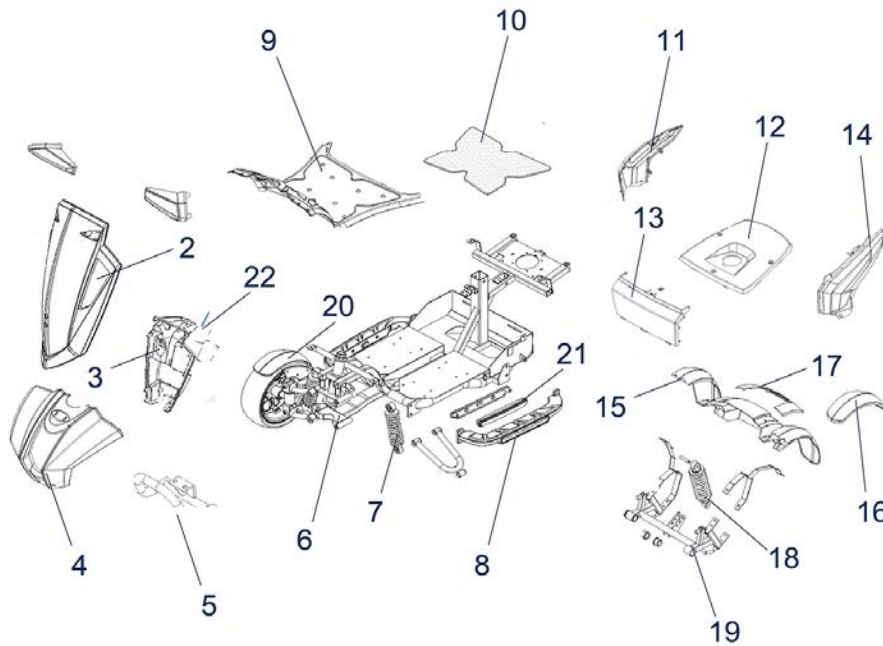

Item no.	Article no.	Description	Quantity	Price (€)
4	950000070	Seat receiver for Royale, Santis, Supreme, Spirit scooter	1	€ 28,40
1	950000146	Seat for Supreme scooter	1	€ 523,00
2	950000147	Seat slide rail for Supreme scooter	1	€ 71,00
3	950000148	Seat base for Supreme scooter	1	€ 94,60
5	950000149	Insert for seat receiver for Royale, Santis, Supreme, Spirit scooter	1	€ 29,20
7	950000269	Right armrest for Santis/Supreme scooter	1	€ 102,50
6	950000270	Left armrest for Santis/Supreme scooter	1	€ 102,50
8	950000271	Headrest for Scooter Royale/Santis/Supreme	1	€ 98,60