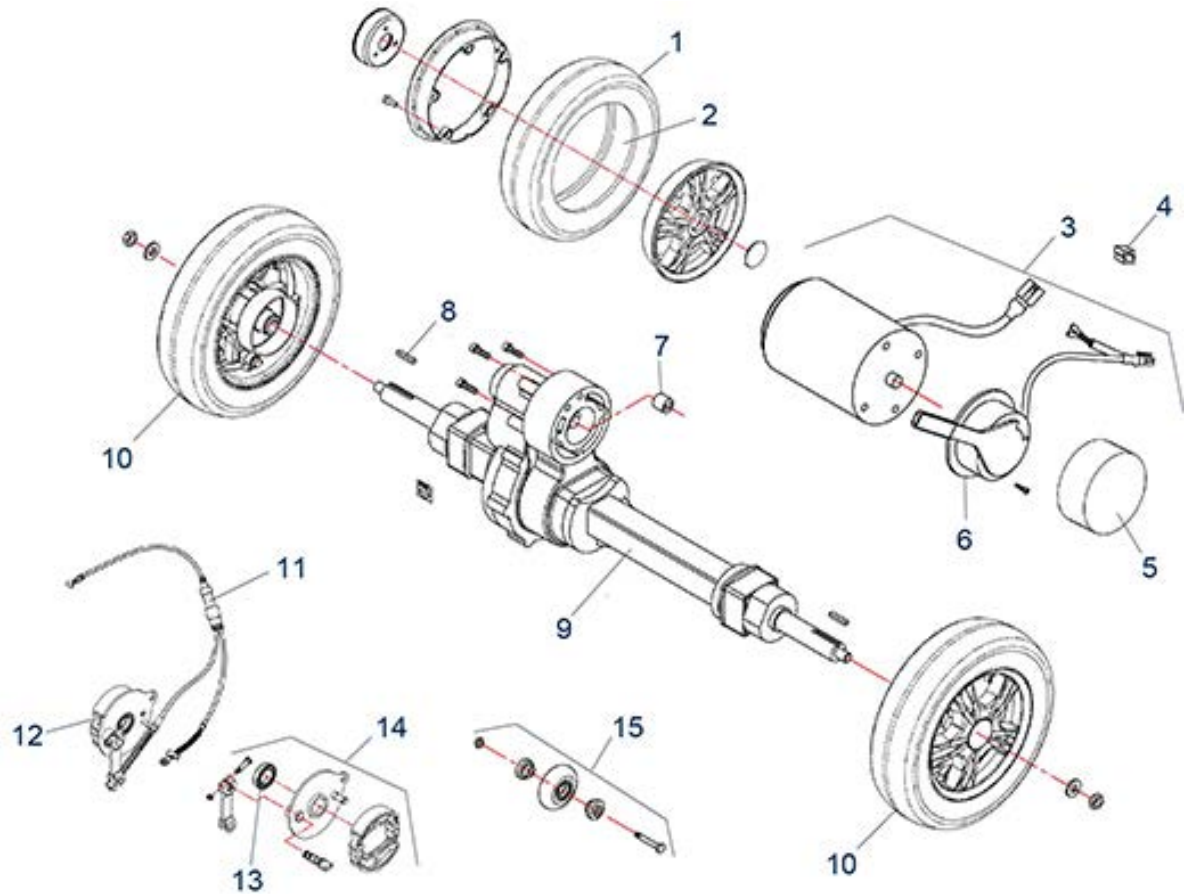

Item no.	Article no.	Description	Quantity	Price (€)
9	950001260	Transmission cpl. for ST5D/ST5D Plus scooter	1	€ 876,30
3	950001261	Motor with magnetic brake for ST5D/ST5D Plus scooter	1	€ 794,60
7	950001262	Coupler for transmission/motor for ST5D/ST5D Plus/ST5D 3-wheel/ST4D/ST4D-2G/ST6 scooter	1	€ 7,50
15	950001265	Anti-tip wheel cpl. for ST5D/ST5D Plus/ST5D 3-wheel/ST6/ST4D-2G 3-wheel scooter	1	€ 7,90
4	950001266	Ferrite for motor cable for ST5D/3-wheel up to Bj. 2019/ST5D Plus/ST5D 3-wheel/ST4D/ST6 scooter	1	€ 11,90
6	950001267	Magnetic brake for ST5D/ST5D Plus scooter	1	€ 149,80
5	950001268	Cover for magnetic brake for ST5D/ST5D Plus scooter	1	€ 10,30
14	950001269	Brake cpl. right for ST5D/ST5D Plus/ST6 + ST6 3-Rad from SN: 4C2304ST6D scooter	1	€ 74,60