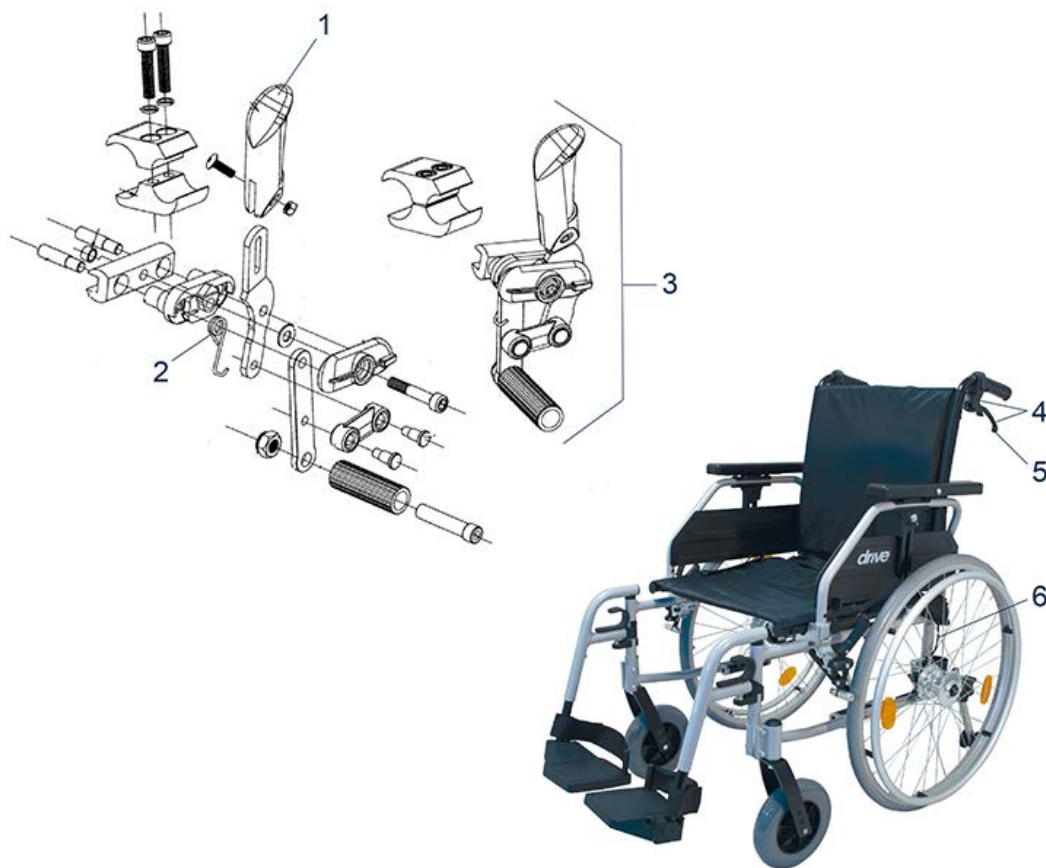

Litec 2G - Backrest / Seat

Item no.	Article no.	Description	Quantity	Price (€)
		cm for Litec 2G lightweight wheelchair		

Description

Litec 2G PLUS - Armrest

Litec 2G PLUS - Wheel Lock / Attende Lock

Litec 2G PLUS - Rear Wheel / Rear Wheel w. Drum Brake

Litec 2G PLUS - Footrest

Litec 2G PLUS - X-Brace

Litec 2G PLUS - Caster

Litec 2G PLUS - Frame

Litec 2G PLUS - Backrest / Seat

Litec 2G PLUS - Anti Tip / Crutch Holder

Item no.	Article no.	Description	Quantity	Price (€)
1	900700742	Armrest ass'y right incl. arm pad for Lightweight Wheelchair Litec 2G PLUS	1	€ 114,10
1	900700743	Armrest ass'y left incl. arm pad for Lightweight Wheelchair Litec 2G PLUS	1	€ 114,10
2	900700759	Armpad with screws, left for Lightweight Wheelchair Litec 2G PLUS	1	€ 32,50
2	900700760	Armpad with screws, right for Lightweight Wheelchair Litec 2G PLUS	1	€ 32,50
4	900700761	Side panel left for Lightweight Wheelchair Litec 2G / Litec 2G PLUS	1	€ 15,40
4	900700762	Side panel right for Lightweight Wheelchair Litec 2G / Litec 2G PLUS	1	€ 15,40
3	900700776	Armrest lock ass'y (left = right) for Lightweight Wheelchair Litec 2G PLUS (pair)	1	€ 34,20