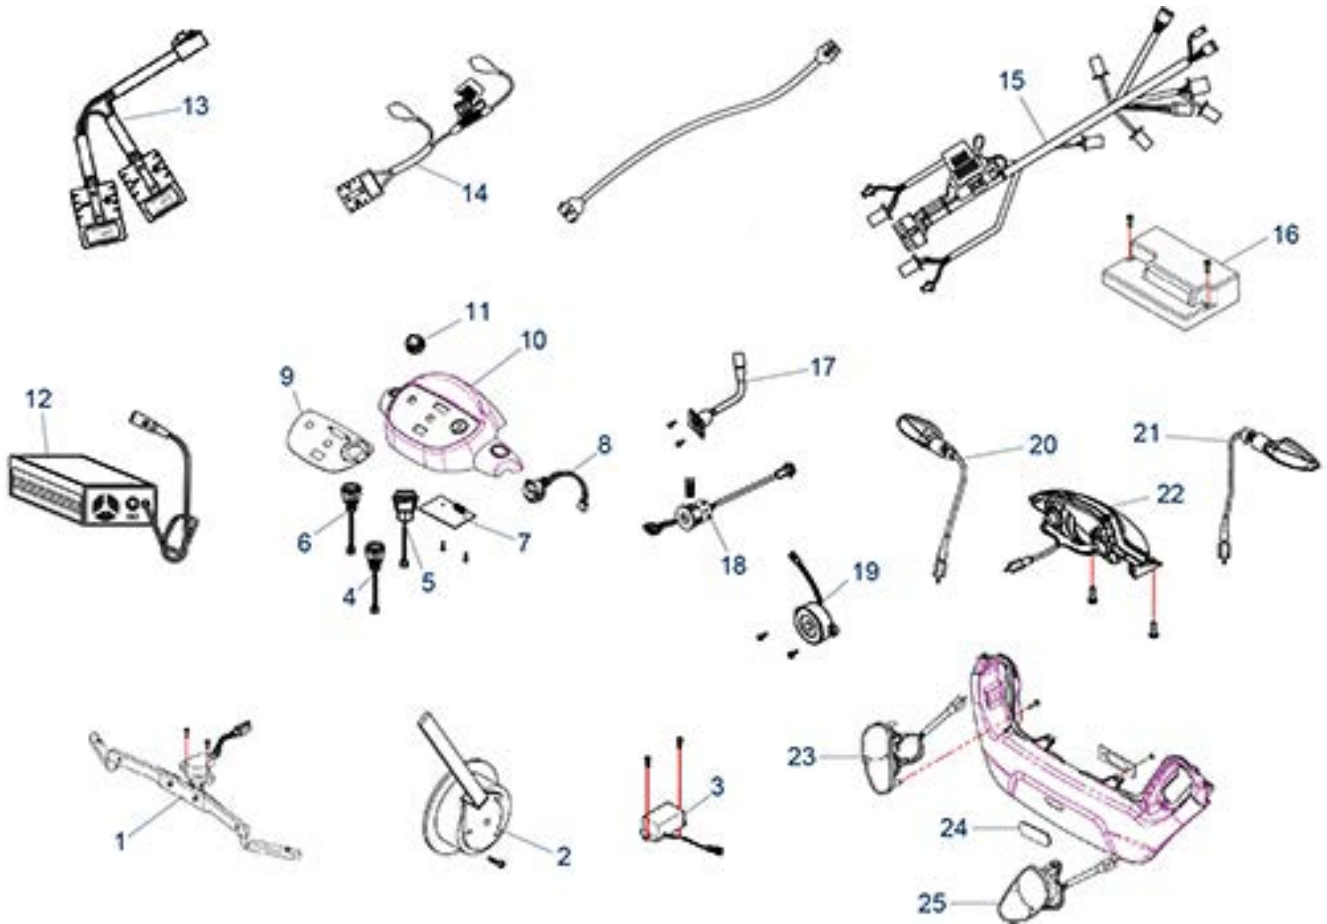

Tourer III (ST4D-2G 3-wheel) - Electronics / Wire harness

Item no.	Article no.	Description	Quantity	Price (€)
19	950001206	Horn for ST5D/ST5D Plus/ST5D 3-wheel up to Bj. 2019/ST4D-2G/3-wheel scooter	1	€ 10,30
24	950001241	Brake light for ST5D/ST5D Plus/ST4D 2G 3-wheel scooter	1	€ 43,70
11	950001275	Button for speed controller for ST5D/ST4D/ST4D-2G/3-wheel scooter	1	€ 8,00
3	950001306	Limit switch holder box ass'y (gyro) for Scooter ST5D/ST5D 3-wheel/ST4D/ST4D 2G 3-wheel/ST6 as from SN 4C1809	1	€ 43,90
21	950001314	Front turn signal right for Scooter ST5D Plus/ST5D 3-wheel/ST4D-2G/3-Wheel	1	€ 67,60
20	950001315	Front turn signal left for Scooter ST5D Plus/ST5D 3-wheel/ST4D-2G/3-wheel	1	€ 67,60
3	950001376	Limit switch holder box ass'y (gyro) for Scooter ST4D (as from SN: 4C2208ST4D4001)/5T5D (as from SN: 4C1809ST5D4001) / ST6 (as from SN: 4C1809ST6D4001)/ ST6	1	€ 55,89