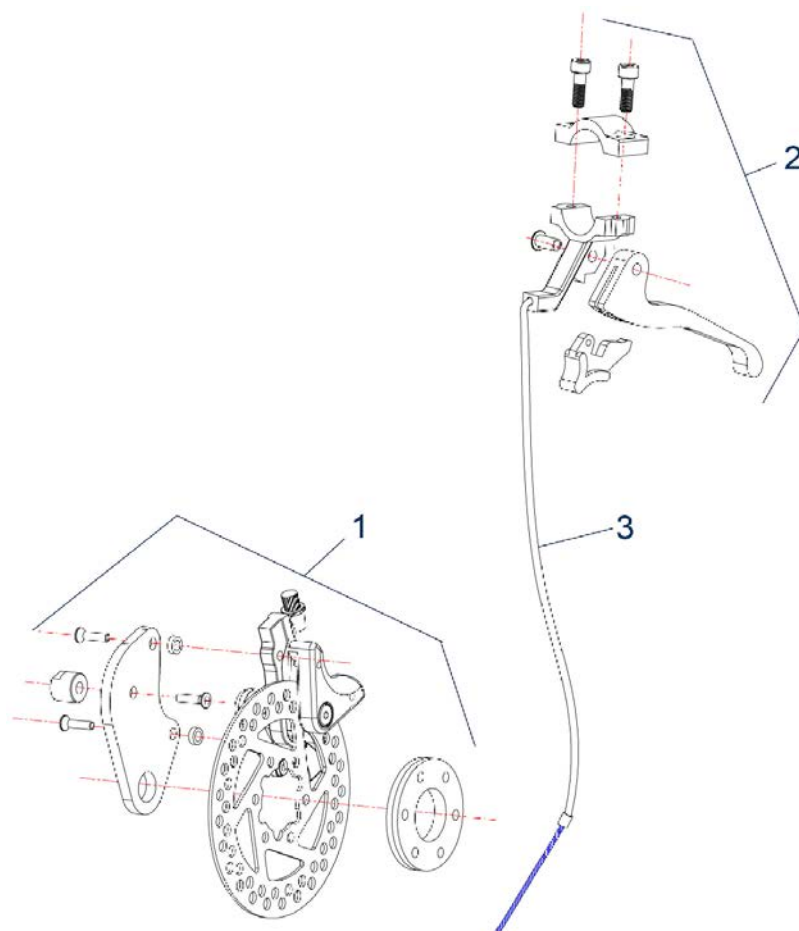

Item no.	Article no.	Description	Quantity	Price (€)
1	900350101	Disk brakes cpl. left for Sentra XXL wheelchair	1	€ 126,90
1	900350102	Disk brakes cpl. right for Sentra XXL wheelchair	1	€ 126,90
2	900350103	Brake handle for assistant for Sentra XXL wheelchair	1	€ 42,60
3	900350113	Brake cable, right/left for Sentra XXL wheelchair	1	€ 22,80