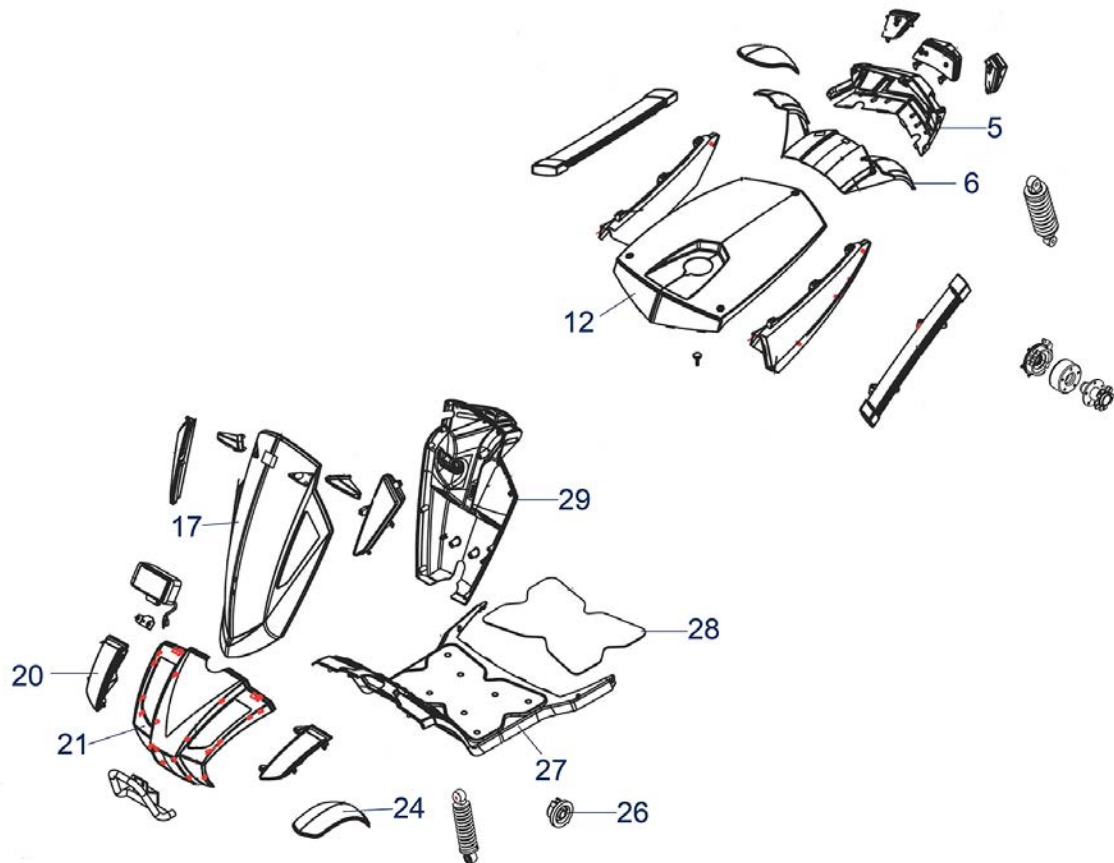

Santis - Engine / Wheels

Item no.	Article no.	Description	Quantity	Price (€)
		Drive)		
8	950000296	700 W motor for Santis scooter (Rhino)	1	€ 746,20

Santis - Seat

Item no.	Article no.	Description	Quantity	Price (€)
6	950000070	Seat receiver for Royale, Santis, Supreme, Spirit scooter	1	€ 28,40
7	950000149	Insert for seat receiver for Royale, Santis, Supreme, Spirit scooter	1	€ 29,20
1	950000268	Seat for Santis / Royale scooter	1	€ 512,50
2	950000269	Right armrest for Santis/Supreme scooter	1	€ 102,50
3	950000270	Left armrest for Santis/Supreme scooter	1	€ 102,50
4	950000271	Headrest for Scooter Royale/Santis/Supreme	1	€ 98,60
5	950000272	Safety belt for Santis scooter	1	€ 35,70