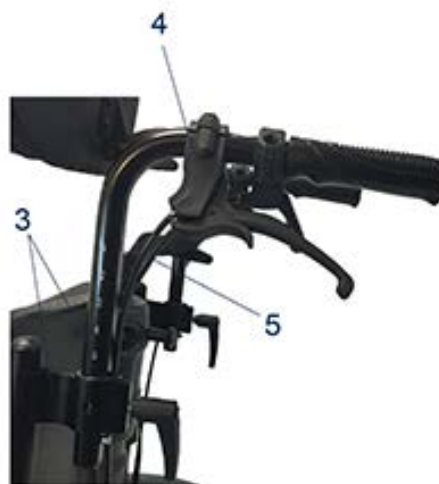

Item no.	Article no.	Description	Quantity	Price (€)
6	900900902	Locking clamp handle incl. pin for Multitec wheelchair	1	€ 19,70
1	900900904	Backplate SW 39 cm for Multitec wheelchair	1	€ 207,20
1	900900905	Backplate SW 44 cm for Multitec wheelchair	1	€ 207,20
1	900900906	Backplate SW 49 cm for Multitec wheelchair	1	€ 207,20
2	900900936	Handgrip for Multitec wheelchair	1	€ 10,40
3	900900937	Push handle tube, left for Multitec wheelchair	1	€ 46,70
3	900900938	Push handle tube, right for Multitec wheelchair	1	€ 46,70
4	900900945	Brake for assistant, left for Multitec wheelchair	1	€ 18,00
4	900900946	Brake for assistant, right for Multitec wheelchair	1	€ 18,00
5	900900950	Bowden cable with sleeve brake right/left	1	€ 10,70
7	900900966	Back frame tube for wheelchair	1	€ 104,90