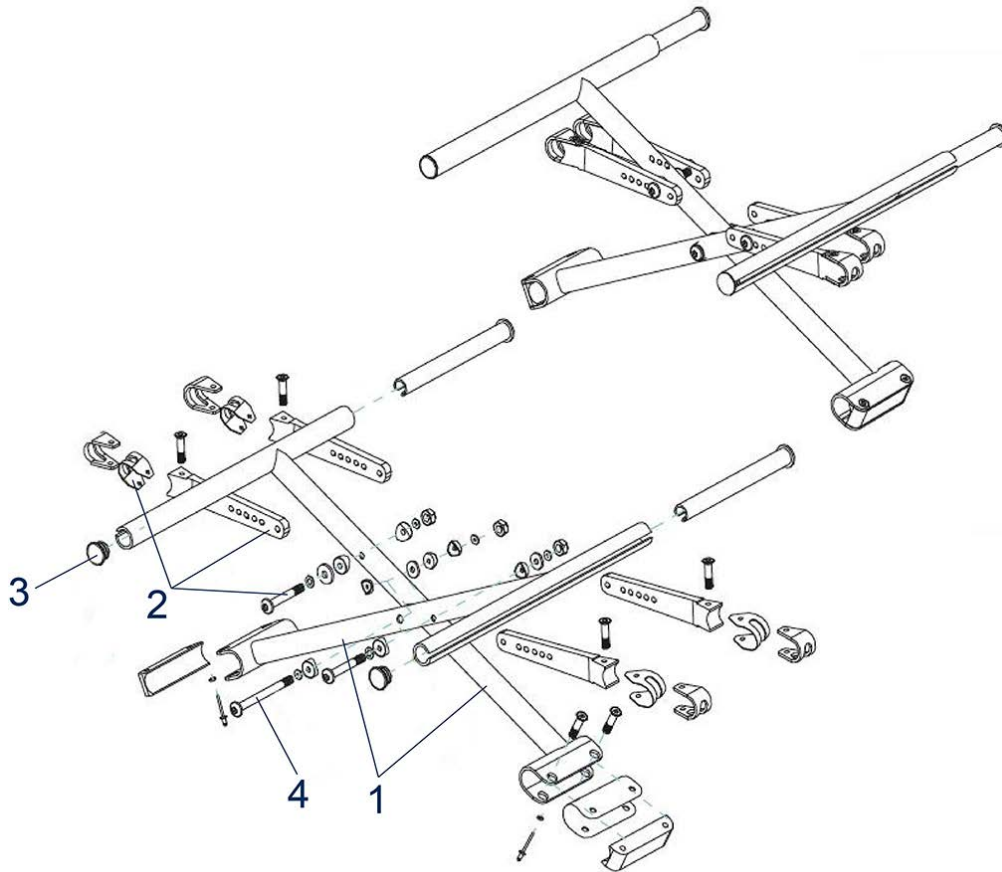

Item no.	Article no.	Description	Quantity	Price (€)
4	900100716	Centre screw for cross brace for Rotec/Freetec	1	€ 19,10
1	900500708	Scissor bracket for Freetec 38 cm wheelchair	1	€ 72,30
1	900500709	Scissor bracket for Freetec 41 cm wheelchair	1	€ 72,30
1	900500710	Scissor bracket for Freetec 43 cm wheelchair	1	€ 72,30
1	900500711	Scissor bracket for Freetec 45 cm wheelchair	1	€ 72,30
1	900500712	Scissor bracket for Freetec 48 cm wheelchair	1	€ 72,30
1	900500713	Scissor bracket for Freetec 50 cm wheelchair	1	€ 72,30
2	900500714	Cross brace support cpl. for Freetec wheelchair	1	€ 15,10
3	900500715	End cap for cross brace for Freetec wheelchair	1	€ 6,00
1	900500763	Scissor bracket for Freetec 52 cm wheelchair	1	€ 72,30