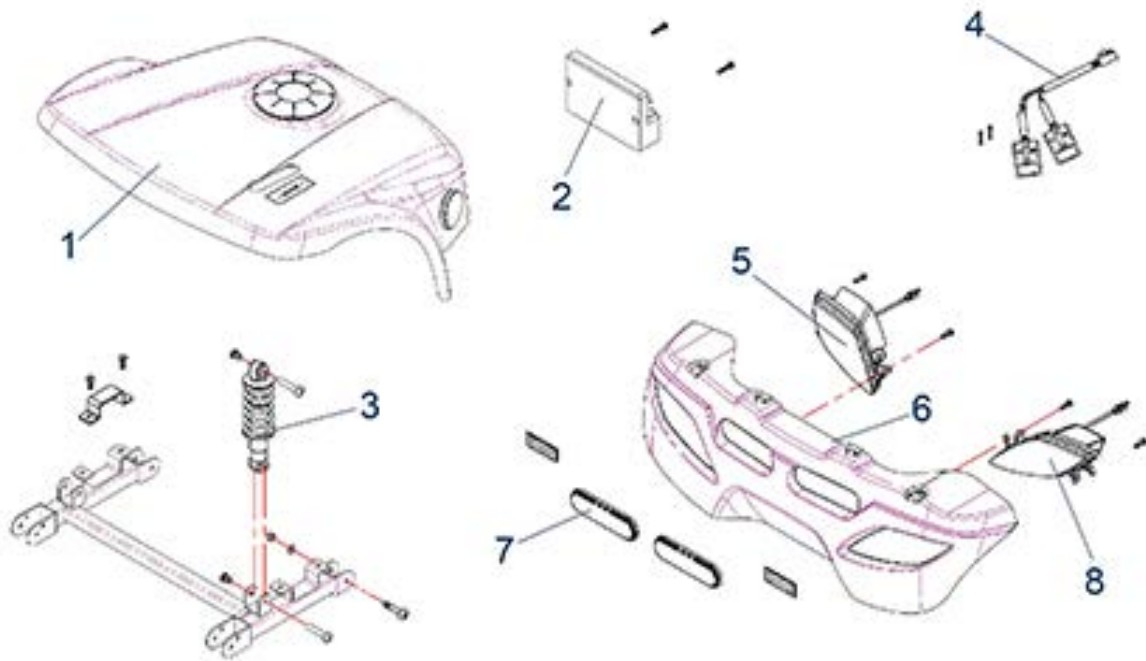

ST4D/ ST4D Plus - Rear Shroud / Frame

Item no.	Article no.	Description	Quantity	Price (€)
1	950001426	Battery cover, anthracite for ST4D scooter	1	€ 222,00
1	950001426-N L-R	Battery cover for ST4D scooter, red	1	€ 222,10
3	950001427	Rear suspension for ST4D scooter	1	€ 38,70
6	950001429	Cover for rear bumper for ST4D scooter	1	€ 74,60
8	950001430	Rear right indicator for ST4D scooter	1	€ 96,90
5	950001431	Rear left indicator for ST4D scooter	1	€ 96,90
7	950001432	Red reflector for rear bumper shroud for ST4D scooter	1	€ 4,50
2	950001447	RHINO II 120A control unit for ST4D 12 km/h scooter	1	€ 649,20
4	950001456	Control unit connector cable for ST4D Plus/ST5D	1	€ 74,60
2	950001467	DR-90 control unit for ST4D / ST4D-2G 6 km/h scooter	1	€ 398,40
4	950001475	Wire harness battery output Scooter ST4D 6 km/h	1	€ 69,30
2	950001481	Controller Rhino II 120A for Scooter ST4D 12 km/h as from SN 4C1808	1	€ 649,20