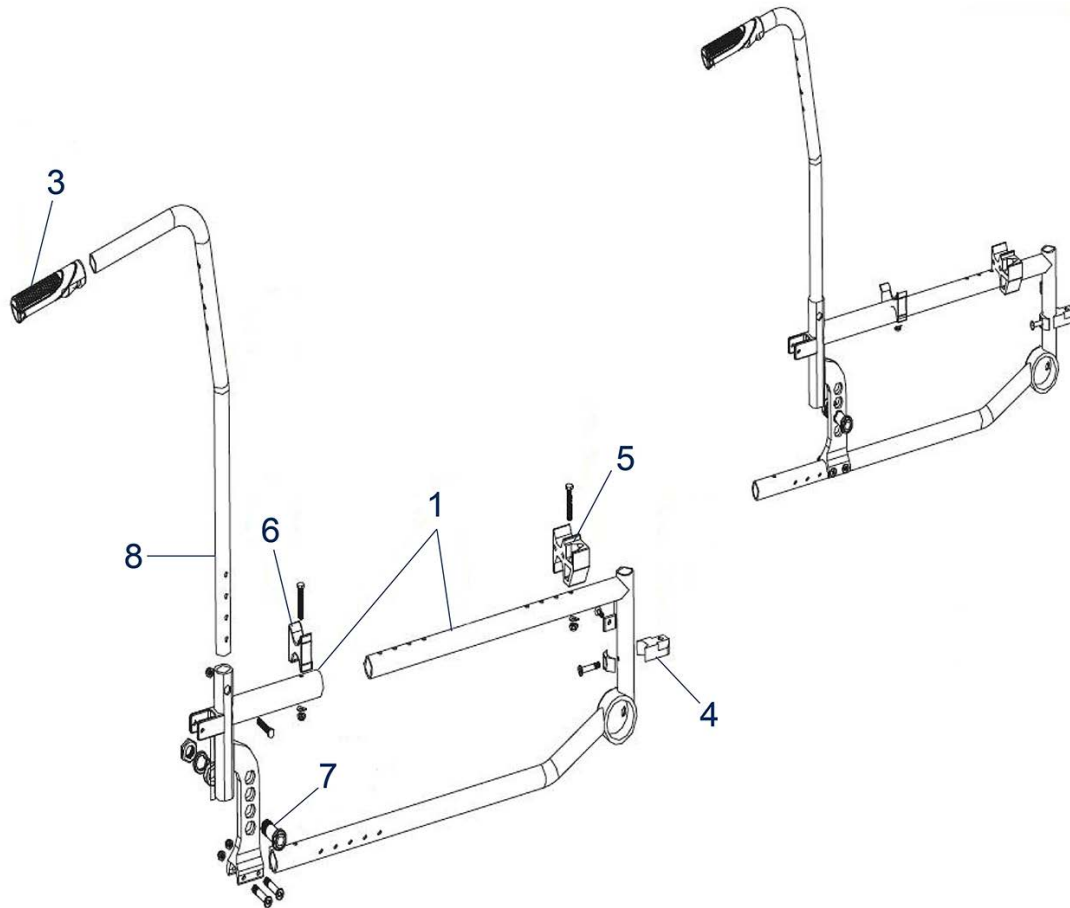

Item no.	Article no.	Description	Quantity	Price (€)
4	900100705	Footrest locking block for Rotec/Freetec/Litec 2G/Litec 2G PLUS wheelchair	1	€ 6,40
5	900100706	Armrest receiver, left and right for Rotec/Freetec wheelchair	1	€ 30,80
1	900500701	Frame, right for Freetec lightweight wheelchair	1	€ 170,80
3	900500703	Handgrip for lightweight Freetec wheelchair	1	€ 16,90
o.Abb.	900500704	Height-adjustable push handle for Freetec wheelchair	1	€ 71,10
7	900500707	Wheel receiver without drumbrake for Freetec/Rotec wheelchair	1	€ 19,10
1	900500760	Frame, left for Freetec lightweight wheelchair	1	€ 170,80
o.Abb.	900500769	Locking handle for Freetec wheelchair	1	€ 22,20
o.Abb.	900500770	Wheel receiver for drumbrake for Freetec/Rotec wheelchair	1	€ 19,10
o.Abb.	900500771	Aluminium block for drumbrakes for Freetec wheelchair	1	€ 19,20