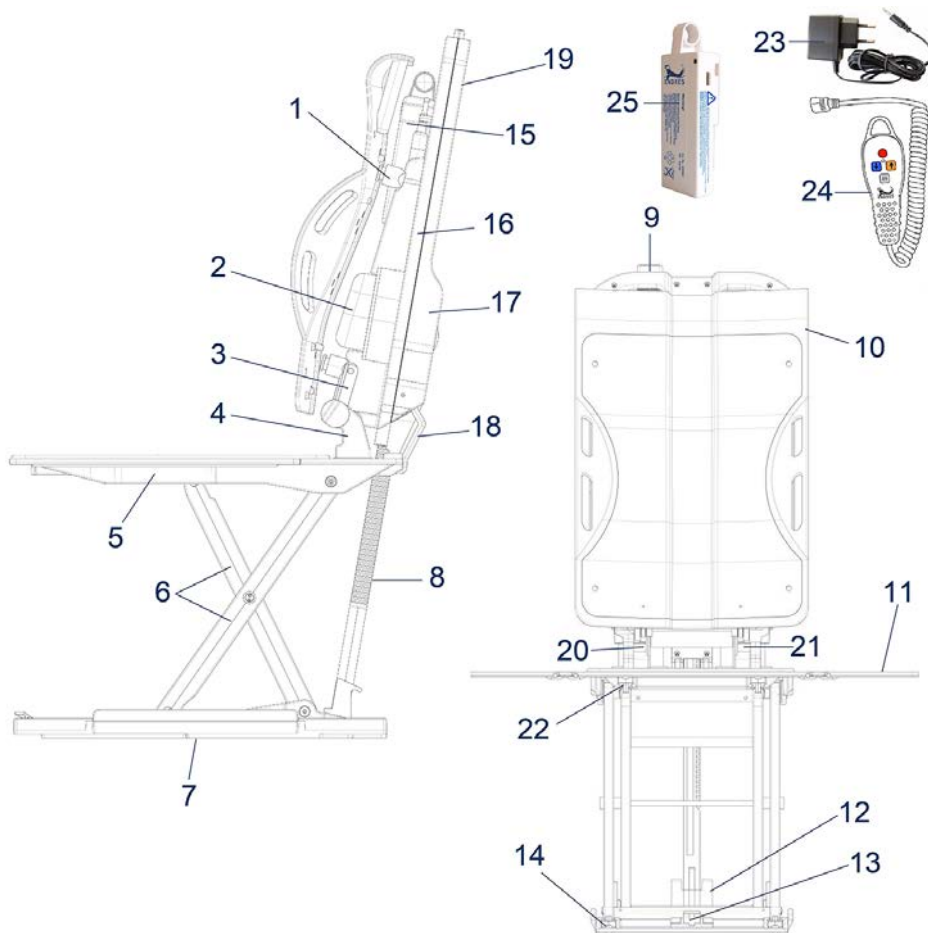

Item no.	Article no.	Description	Quantity	Price (€)
23	400350	Charger (EU) for AKKULIFT	1	€ 154,00
25	400351	New battery for Felix AKKULIFT	1	€ 98,10
o.Abb	400363	Threaded socket for suction cup	1	€ 0,30
13	400397	Central suction cup support for Akkulift	1	€ 24,40
4	400414	Right bearing block for Akkulift, can be lowered	1	€ 3,00
4	400415	Left bearing block for Akkulift, can be lowered	1	€ 3,00
6	400417	Scissor bracket for Akkulift, complete	1	€ 86,90
7	400424	Base plate with plastic C-profile	1	€ 34,30
14	400445	Lower slide shoe for Akkulift	1	€ 0,90
11	400447	Side flap for Akkulift	1	€ 18,90
o.Abb	400451	Double hinge for side flap	1	€ 12,20
o.Abb	400452	Rod for double hinge for side flap	1	€ 4,70
o.Abb	400466	Screw plugs for scissor bracket for Akkulift	1	€ 3,30