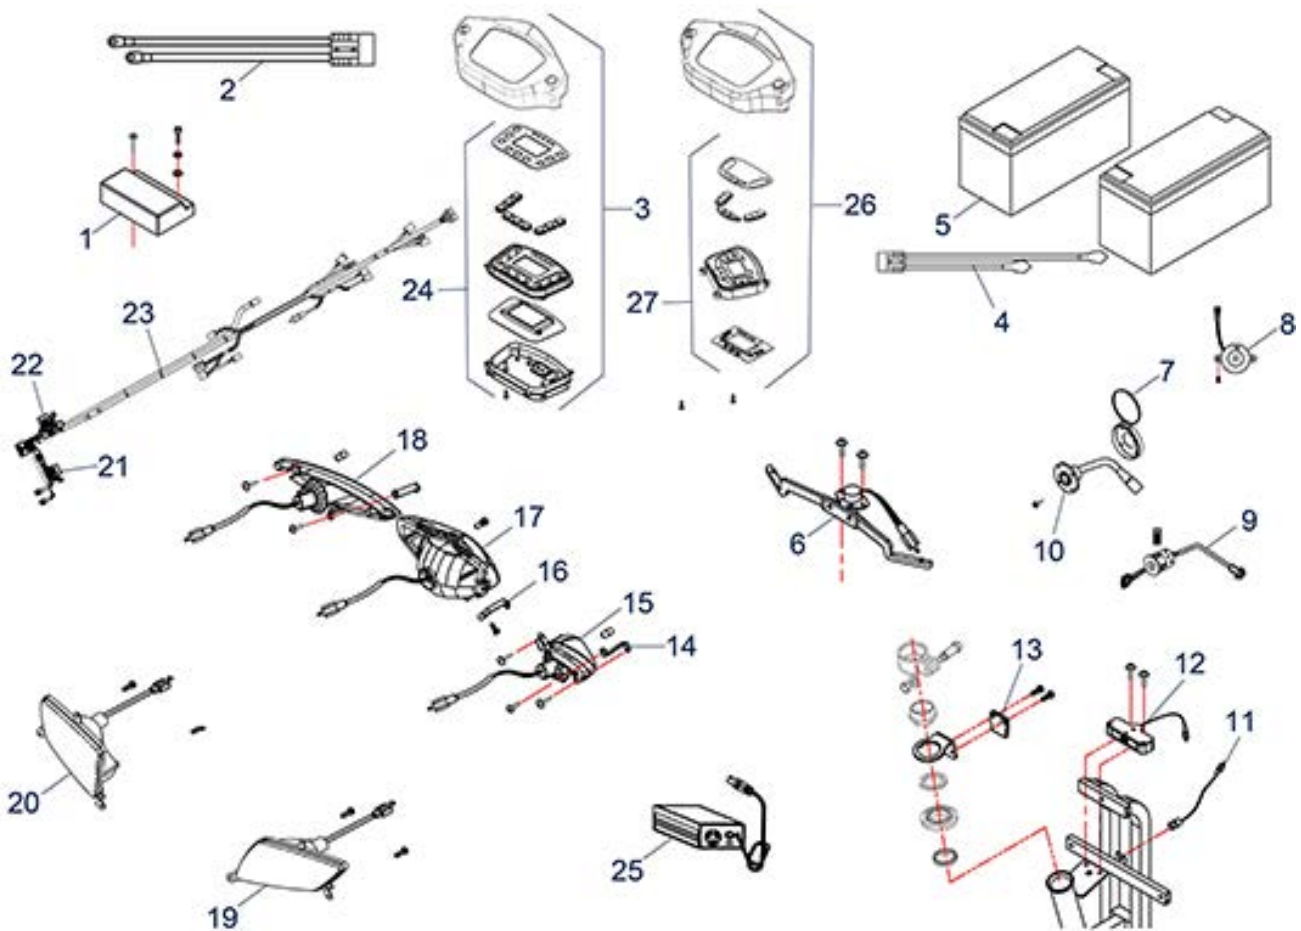

ST6 3-Rad - Electronics / Wire Harness

Item no.	Article no.	Description	Quantity	Price (€)
5	950000026	12 V - 80/85 Ah battery for power scooters (Pair only)	1	€ 353,50
9	950001211	Ignition switch with 2 keys for ST5D/ST5D Plus/ST5D 3-wheel/ST6 scooter	1	€ 36,40
22	950001231	10A fuse for Scooter ST5D/ST5D 3-wheel/ST6	1	€ 2,70
12	950001281	Switch for turning speed reduction (semicircular button) for ST5D / ST4D / ST6 scooter	1	€ 66,60
12	950001288	Switch for turning speed reduction (mushroom button) for ST5D / ST4D / ST6 scooter	1	€ 66,60
13	950001289	Trigger limit switch for Scooter ST5D / ST6	1	€ 7,20
12	950001306	Limit switch holder box ass'y (gyro) for Scooter ST5D/ST5D 3-wheel/ST4D/ST4D 2G 3-wheel/ST6 as from SN 4C1809	1	€ 43,90
12	950001376	Limit switch holder box ass'y (gyro) for Scooter ST4D (as from SN: 4C2208ST4D4001)/5T5D (as from	1	€ 55,89