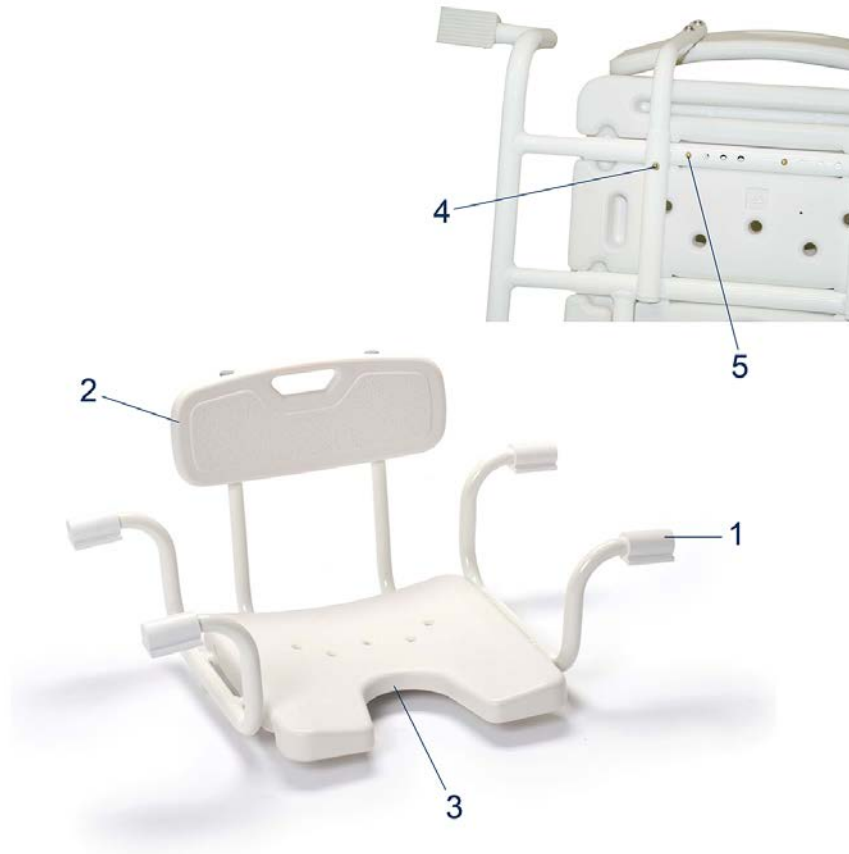

Item no.	Article no.	Description	Quantity	Price (€)
3	550200303	Seat for Shower Chair DSR 130 / DS 130 / DSF 130 / DKS 130 / BES / BOB / BOBY	1	€ 20,40
1	550400300	Rubber pad, white for BOB/Boby bath seat	1	€ 4,30
2	550400500	BOB/Boby backrest module	1	€ 14,30
4	550400600	Spring clip for BOB/Body	1	€ 2,50
4	550400601	Spring button Ø 7,9 for backrest BOB SN 9H...	1	€ 1,00
5	550400602	Spring button Ø 6.3 for side panel BOB SN 9H...	1	€ 1,00