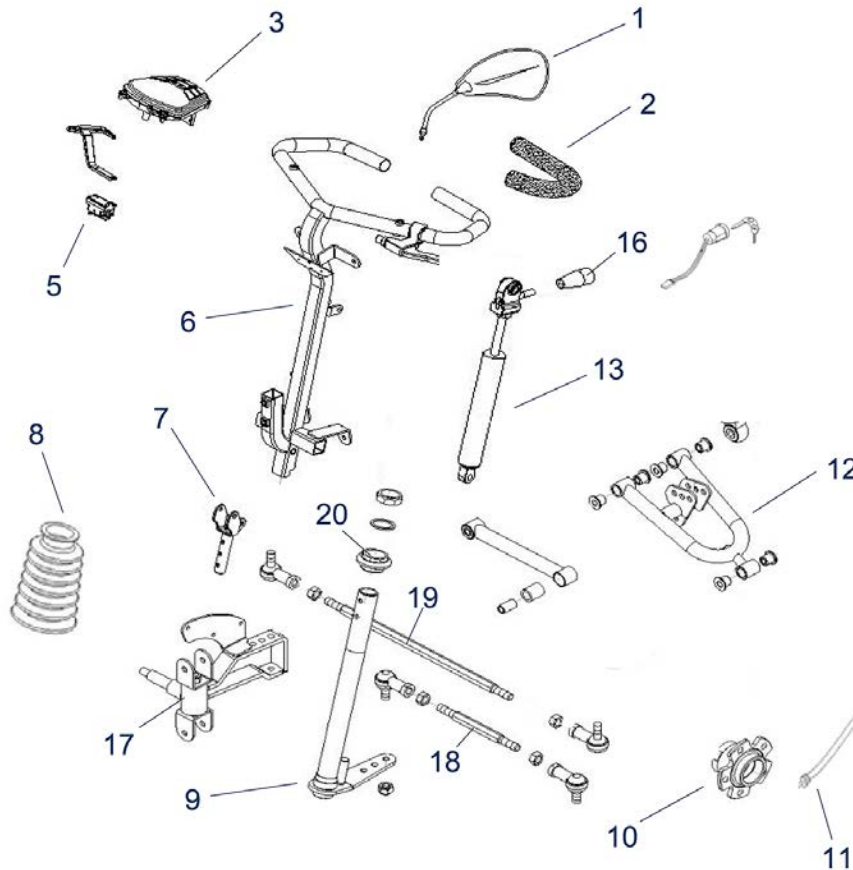

Supreme - Tiller Assembly

Item no.	Article no.	Description	Quantity	Price (€)
3	950000007	Display/control panel for Supreme scooter	1	€ 414,00
8	950000112	Dust cover for Supreme scooter	1	€ 38,20
12	950000116	Front upper left suspension arm for Supreme scooter	1	€ 56,90
1	950000130	Rear view mirror, left for Supreme scooter	1	€ 47,30
17	950000156	Left wheel receiver for Supreme scooter	1	€ 62,30
2	950000159	Rubber grip for Supreme scooter	1	€ 9,40
6	950000160	Tiller support tube cpl. for Supreme scooter	1	€ 142,00
13	950000161	Gas pressure damper for tiller for Supreme scooter	1	€ 94,60
20	950000164	Steering head tube for Supreme/Santis/Spirit scooter	1	€ 59,10
o.Abb.	950000165	Tachometer for Supreme/Royale scooter	1	€ 118,40
11	950000167	Speedometer cable for Supreme/Santis/Royale scooter	1	€ 37,90