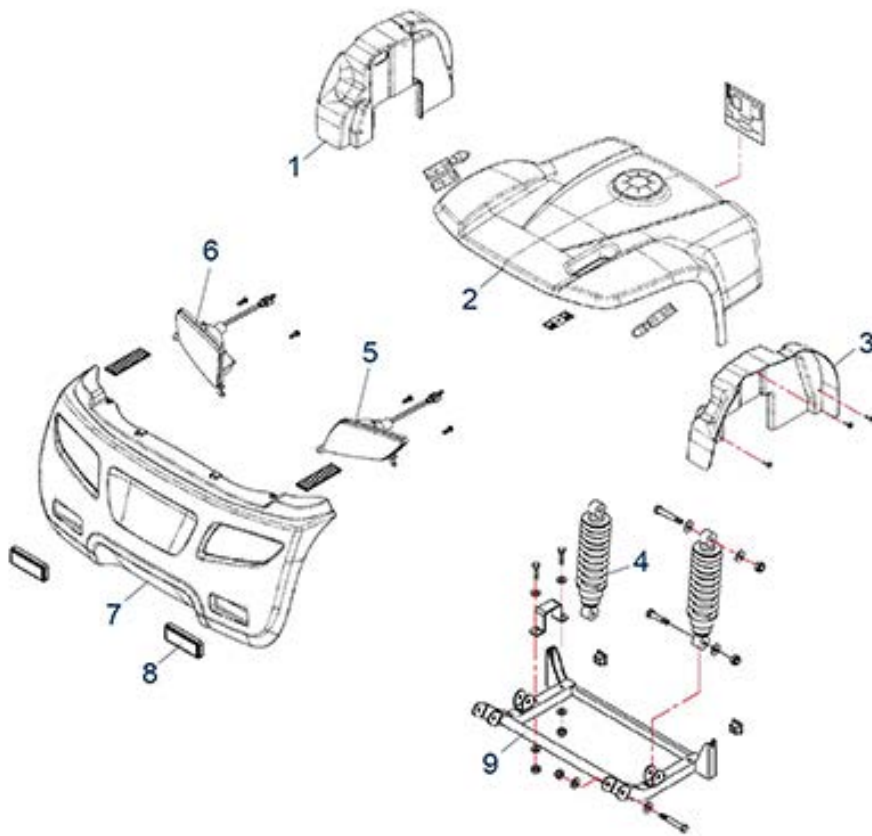

ST6 3-Rad - Rear Shroud / Frame

Item no.	Article no.	Description	Quantity	Price (€)
9	950001379	Bracket suspension for ST6/ST6 3-wheel Scooter from SN: 4C2304ST6D	1	€ 88,50
2	950001607	Battery cover, anthracite for ST6 scooter	1	€ 222,00
7	950001646	Cover for rear bumper for ST6 scooter	1	€ 139,70
4	950001647	Rear suspension for ST6 scooter	1	€ 167,90
5	950001648	Rear right indicator for ST6 scooter	1	€ 50,00
6	950001649	Rear left indicator for ST6 scooter	1	€ 50,00
8	950001650	Rear reflector for ST6 scooter	1	€ 2,80
3	950001662	Wheel arch cover, right for ST6 scooter	1	€ 25,90
1	950001663	Wheel arch cover, left for ST6 scooter	1	€ 25,90
2	950001710	Battery cover, red, for ST6 scooter	1	€ 222,00
9	950001715	Bracket, suspension for Scooter ST6/ST6 3-wiel up to SN: 4C2304ST6D	1	€ 50,60