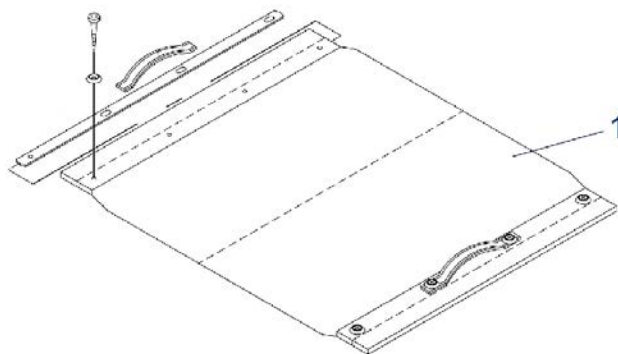

Item no.	Article no.	Description	Quantity	Price (€)
1	900700646	Seat upholstery, complete SW 39 cm for Litec wheelchair	1	€ 63,10
1	900700647	Seat upholstery, complete SW 42 cm for Litec wheelchair	1	€ 63,10
1	900700648	Seat upholstery, complete SW 45 cm for Litec wheelchair	1	€ 63,10
1	900700649	Seat upholstery, complete SW 48 cm for Litec wheelchair	1	€ 63,10
1	900700650	Seat upholstery, complete SW 51 cm for Litec wheelchair	1	€ 63,10
2	900700651	Backrest upholstery, complete SW 39 cm for Litec wheelchair	1	€ 68,50
2	900700652	Backrest upholstery, complete SW 42 cm for Litec wheelchair	1	€ 68,50
2	900700653	Backrest upholstery, complete SW 45 cm for Litec wheelchair	1	€ 68,50
2	900700654	Backrest upholstery, complete SW 48 cm for Litec wheelchair	1	€ 68,50
2	900700655	Backrest upholstery, complete SW 51 cm for Litec wheelchair	1	€ 68,50