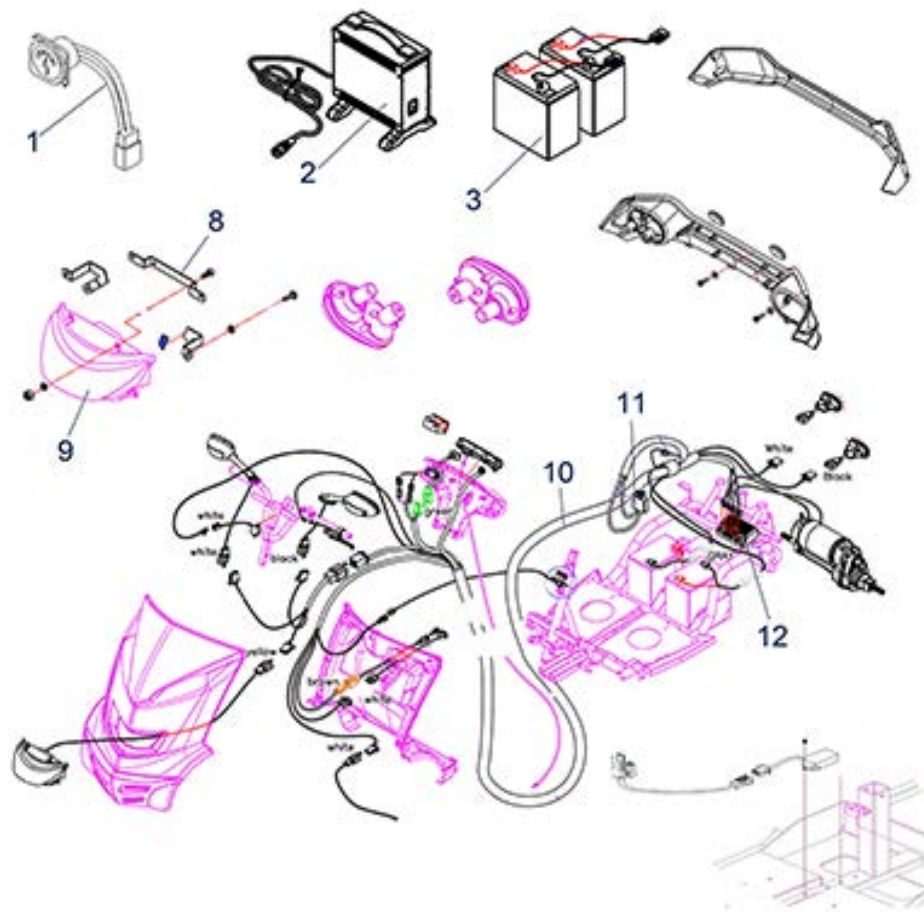

Item no.	Article no.	Description	Quantity	Price (€)
12	950000016	RHINO I 160A control unit for Royale scooter	1	€ 519,20
2	950000022	24 V / 8 Amp charger for Santis/Royale scooter	1	€ 222,10
3	950000026	12 V - 80/85 Ah battery for power scooters (Pair only)	1	€ 353,50
o. Abb	950000314	Switch for turning speed reduction for Royale scooter	1	€ 90,70
9	950000322	Centre headlight for Royale 3 & 4 wheel scooter	1	€ 117,00
8	950000323	Bracket for headlight for Royale 4-wheel scooter	1	€ 9,40
12	950000371	200A S-Drive control unit for Royale scooter (3-wheel + 4-wheel)	1	€ 616,30
12	950000371-N L	200A S-Drive control unit for NL Royale 4 scooter	1	€ 616,30
o. Abb.	950000377	Bulb for indicators, rear view mirror for Royale scooter	1	€ 13,10
o. Abb.	950000378	Bulb for rear indicator/brake light for Royale scooter	1	€ 13,10