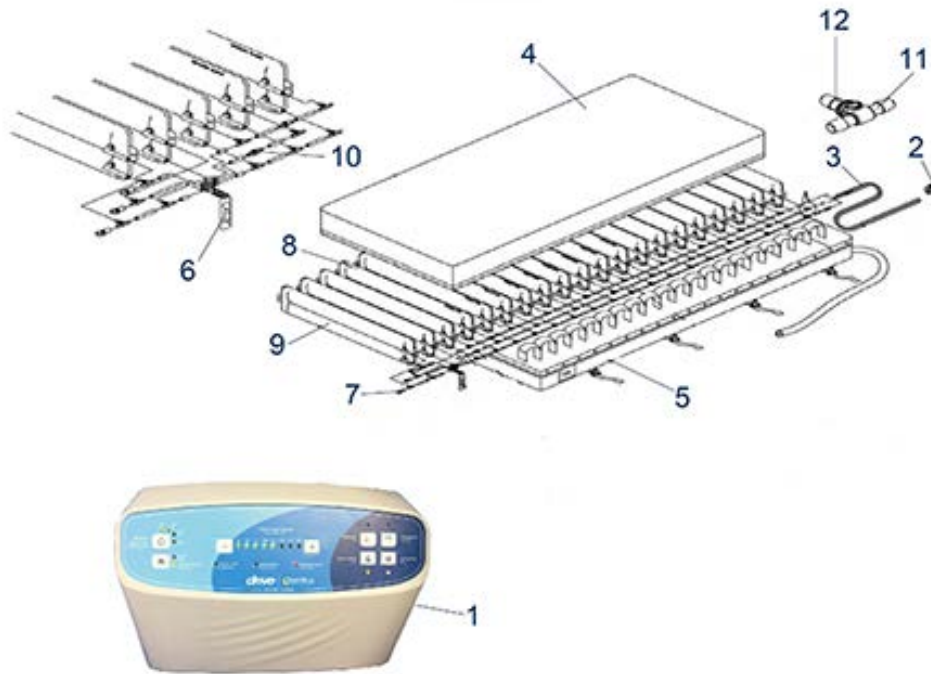

Item no.	Article no.	Description	Quantity	Price (€)
4	820000301	Cover for Med Aire FlexWave alternating pressure mattress replacement system	1	€ 179,60
9	820000302	Air cell for Med Aire FlexWave alternating pressure mattress replacement system	1	€ 26,60
8	820000303	Airflow cell for Med Aire FlexWave alternating pressure mattress replacement system	1	€ 31,20
5	820000304	Base tray for Med Aire FlexWave alternating pressure equipment	1	€ 180,20
6	820000305	CPR for Med Aire FlexWave alternating pressure equipment	1	€ 20,40
10	820000306	Non-return valve for Med Aire FlexWave alternating pressure mattress replacement system	1	€ 8,40
2	820000307	Connector for Med Aire FlexWave alternating pressure mattress replacement system	1	€ 10,70
3	820000308	Connection tubing for Med Aire FlexWave alternating pressure mattress replacement system	1	€ 17,20