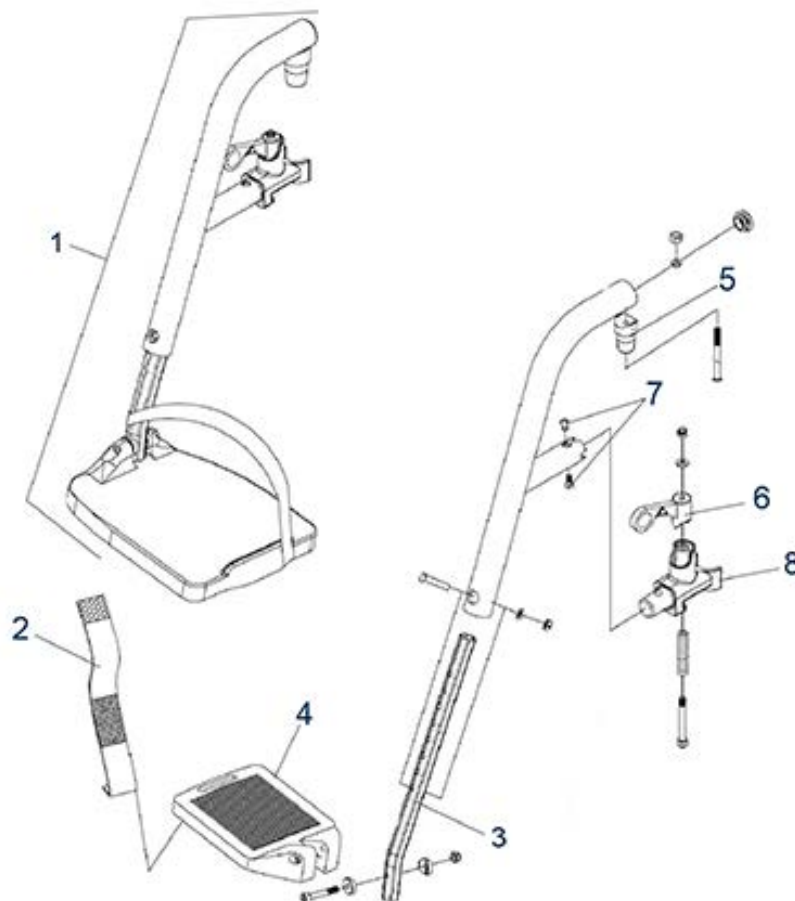

Item no.	Article no.	Description	Quantity	Price (€)
o.Abb.	900250507	Swingaway footrests for Ecotec wheelchair	1	€ 144,80
1	900250508	Swingaway footrest, left for Ecotec wheelchair complete	1	€ 72,30
1	900250509	Swingaway footrest, right for Ecotec wheelchair complete	1	€ 72,30
4	900250510	Footplate for Ecotec wheelchair	1	€ 30,30
3	900700633	Adjustment tube for Litec/Ecotec wheelchair	1	€ 19,10
5	900700634	Locating bolts for Litec/Ecotec wheelchair	1	€ 13,10
8	900700635	Y-shaped slide block/lock for footrest for Litec/Ecotec	1	€ 30,80
6	900700636	Release lever for Litec/Ecotec footrest	1	€ 10,70
2	900700637	Heel loop, right for Litec/Ecotec wheelchair	1	€ 9,00
2	900700638	Heel loop, left for Litec/Ecotec wheelchair	1	€ 9,00
o.Abb.	900700668	Release lever for elevating legrest	1	€ 10,70