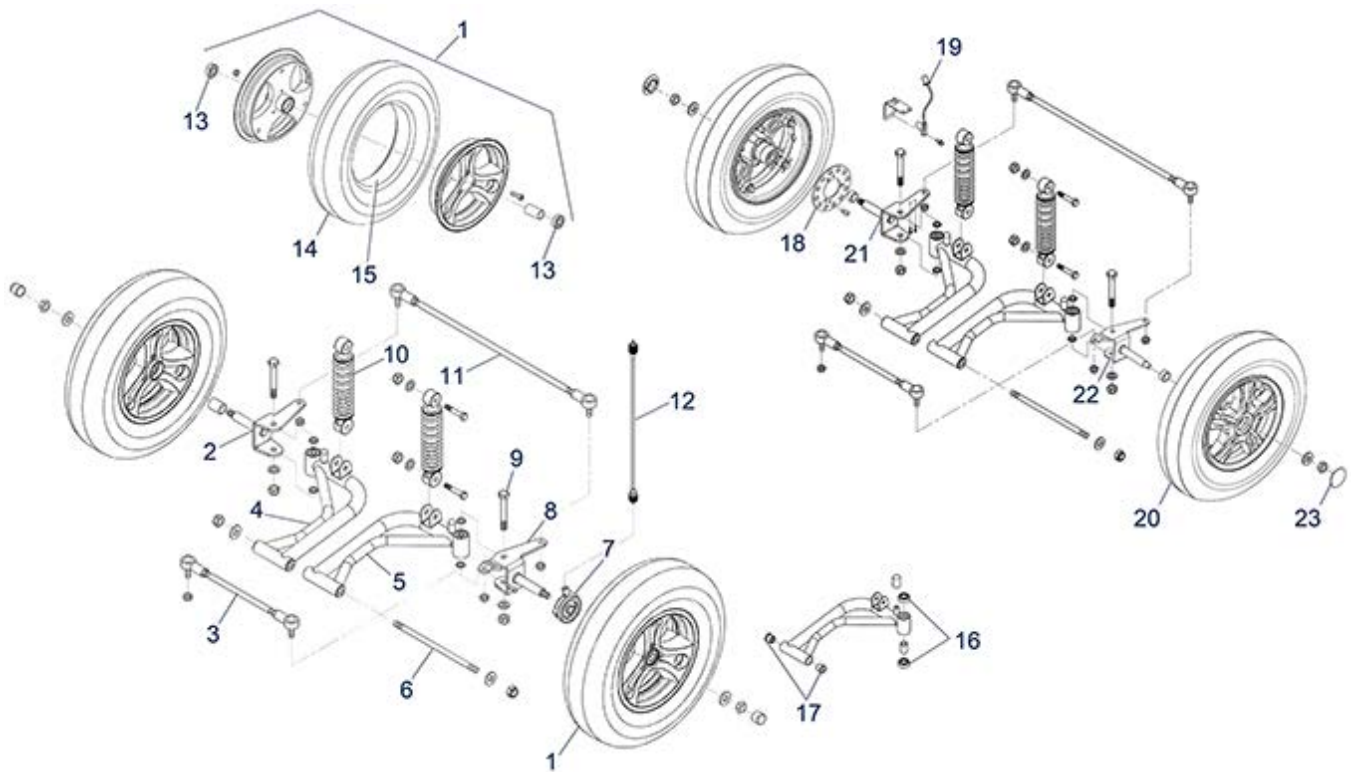

Bluster (ST6) - Front Wheels and Axle

Item no.	Article no.	Description	Quantity	Price (€)
13	950001277	Front wheel bearing for ST5D/ST5D Plus/ST4D/ST4D-2G/ST6 scooter	1	€ 10,30
19	950001373	Metter gear for Scooter ST5D Plus/ST5D 3-wheel/ST6 + ST6 3-Rad from SN: 4C2304ST6D	1	€ 55,50
20	950001377	Front wheel complete for ST6/ST6 3-wheel from SN: 4C2304ST6D	1	€ 315,50
18	950001380	Perforated plate for speed sensor for ST6/ST6 3-wheel from SN: 4C2304ST6D	1	€ 5,50
21	950001381	Front right axle stub, cpl. for ST6 Scooter from SN: 4C2304ST6D	1	€ 57,50
22	950001382	Front left axle stub, cpl. for ST6 Scooter from SN: 4C2304ST6D	1	€ 57,50
23	950001587	Wheel cover for Scooter ST5D 3-wheel/ST6 + ST6 3-Rad from SN: 4C2304ST6D	1	€ 1,70
5	950001608	Front right wheel suspension for ST6 scooter	1	€ 95,30
4	950001609	Front left wheel suspension for ST6 scooter	1	€ 95,30
6	950001610	M10x230L bolts for wheel suspension for ST6 scooter	1	€ 4,00
8	950001611	Front right axle stub cpl. for ST6 + ST6 3-Rad up to bis SN:	1	€ 7,50