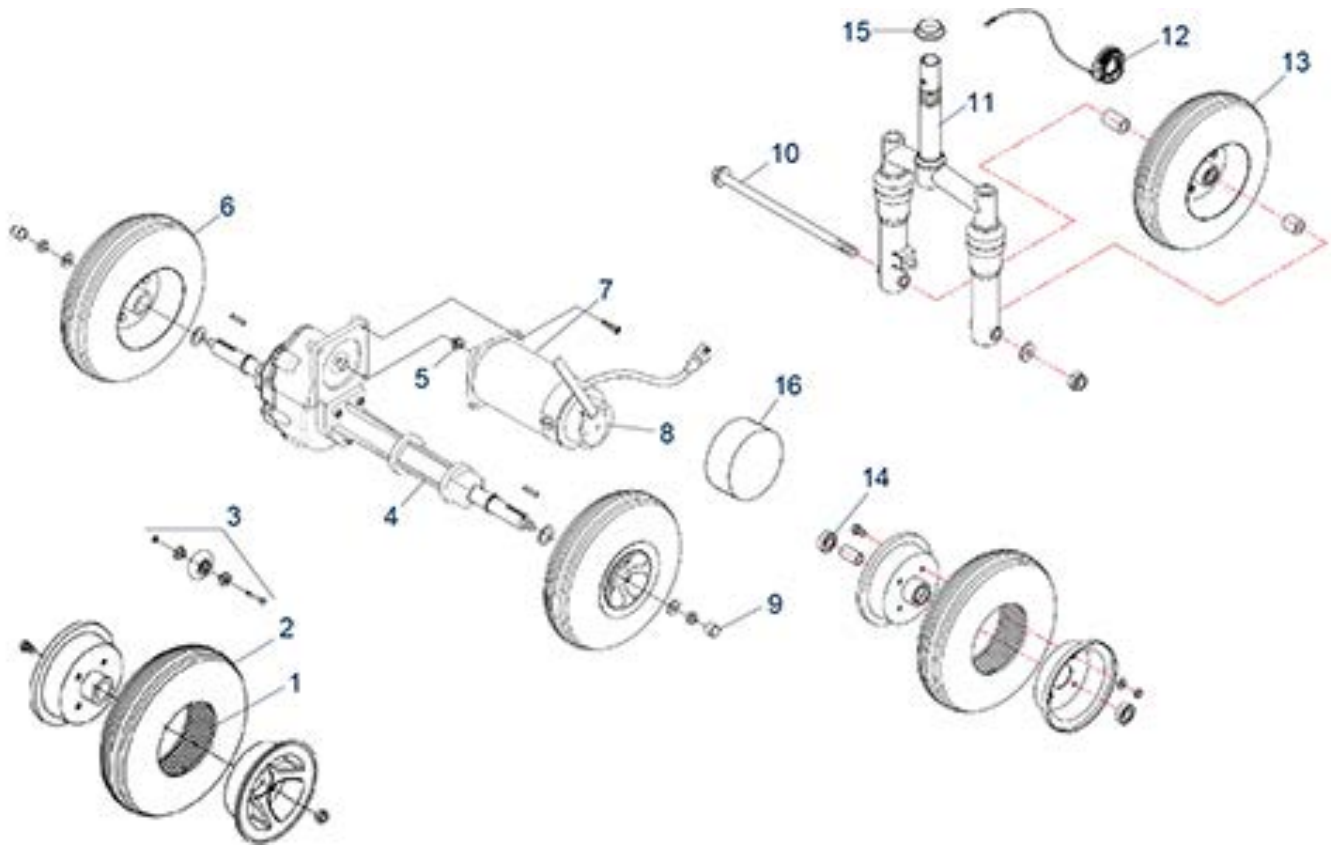

Tourer III (ST4D-2G 3-wheel) - Wheels/Engine

Item no.	Article no.	Description	Quantity	Price (€)
9	950001257	Cover cap for wheel nut for ST5D/ST4D/ST4D-2G/3-wheel/ST6 + ST6 3-Rad up to SN: 4C2304ST6D scooter	1	€ 2,60
3	950001265	Anti-tip wheel cpl. for ST5D/ST5D Plus/ST5D 3-wheel/ST6/ST4D-2G 3-wheel scooter	1	€ 7,90
2	950001442	Front/rear tyres for ST4D/ST4D-2G/3-wheel scooter/Front tyres for ST5D 3-wheel up to Bj. 2019 scooter	1	€ 50,40
1	950001443	Front/rear tubing for ST4D/ST4D-2G/3-wheel scooter/front tubing for ST5D 3-wheel up to Bj. 2019 scooter	1	€ 34,90
15	950001446	Bearing support for ST4D/ST4D 2G 3-wheel scooter	1	€ 3,50
6	950001450	Rear wheel, complete for ST4D/ST4D-2G/3-wheel scooter	1	€ 122,80
16	950001452	Cover for magnetic brake for ST4D/ST4D-2G/3-wheel scooter	1	€ 13,80
o.Abb.	950001462	Motor brush kit for ST4D/ST4D 2G 3-wheel/ST5D 3-wheel up to Bj. 2019 scooter	1	€ 40,70
5	950001502	Coupler for transmission/motor for	1	€ 7,50