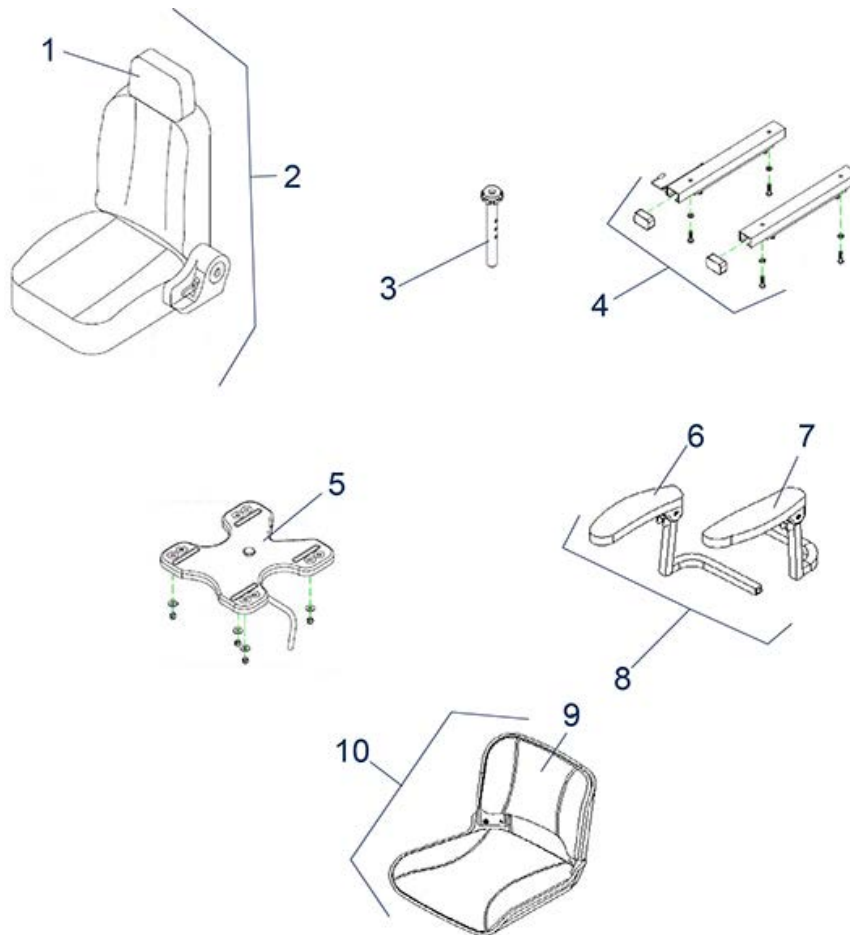

Envoy - Seat

Item no.	Article no.	Description	Quantity	Price (€)
8	950000725	Set of armrests for Envoy scooter	1	€ 257,50
3	950000726	Seat receiver for Envoy/Envoy S scooter	1	€ 42,20
10	950000732	Seat (Standard seat) for Scooter Envoy	1	€ 402,00
2	950000733	Seat (Captain seat) for Envoy/Envoy S scooter, (without base and seat adjustment)	1	€ 498,00
5	950000734	Seat base (swivel plate) for Envoy/Envoy S scooter	1	€ 287,80
4	950000735	Seat slide rail for Envoy/Envoy S scooter	1	€ 58,70
7	950000736	Arm support cpl. left for Envoy scooter captain seat	1	€ 83,70
6	950000737	Arm support cpl. right for Envoy scooter captain seat	1	€ 83,70
9	950000751	Back cover for seat (standard old seat) Scooter Envoy	1	€ 55,30
1	950500267	Head rest for Scooter Envoy	1	€ 98,60