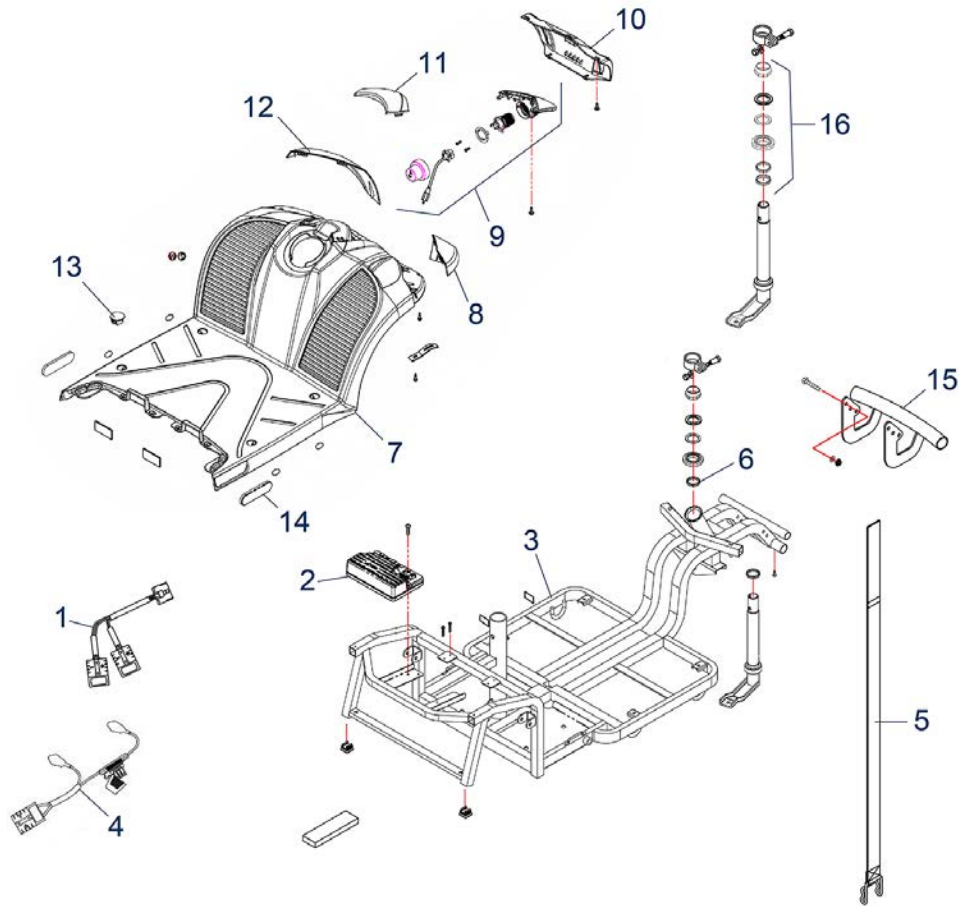

Tourer (ST4D-2G) / Tourer Plus (ST4D Plus-2G) - Front Frame

Item no.	Article no.	Description	Quantity	Price (€)
13	950001116	Plugs for ST3/ST5D Plus/ST4D-2G scooter	1	€ 1,20
o. Abb.	950001306	Limit switch holder box ass'y (gyro) for Scooter ST5D/ST5D 3-wheel/ST4D/ST4D 2G 3-wheel/ST6 as from SN 4C1809	1	€ 43,90
o. Abb.	950001376	Limit switch holder box ass'y (gyro) for Scooter ST4D (as from SN: 4C2208ST4D4001)/5T5D (as from SN: 4C1809ST5D4001) / ST6 (as from SN: 4C1809ST6D4001)/ ST6 3-Rad (as from SN: 4C1809ST6D4001)	1	€ 55,89
5	950001419	Retaining strap for battery for ST4D/ST4D-2G/3-wheel scooter	1	€ 8,40
6	950001437	Balls set for Scooter ST4D/ST4D-2G /3-Rad/PLUS/ST5D/PLUS/ST5D 3-wheel	1	€ 5,30
2	950001467	DR-90 control unit for ST4D / ST4D-2G 6 km/h scooter	1	€ 398,40
3	950001495	Frame comp. front for Scooter	1	€ 831,00