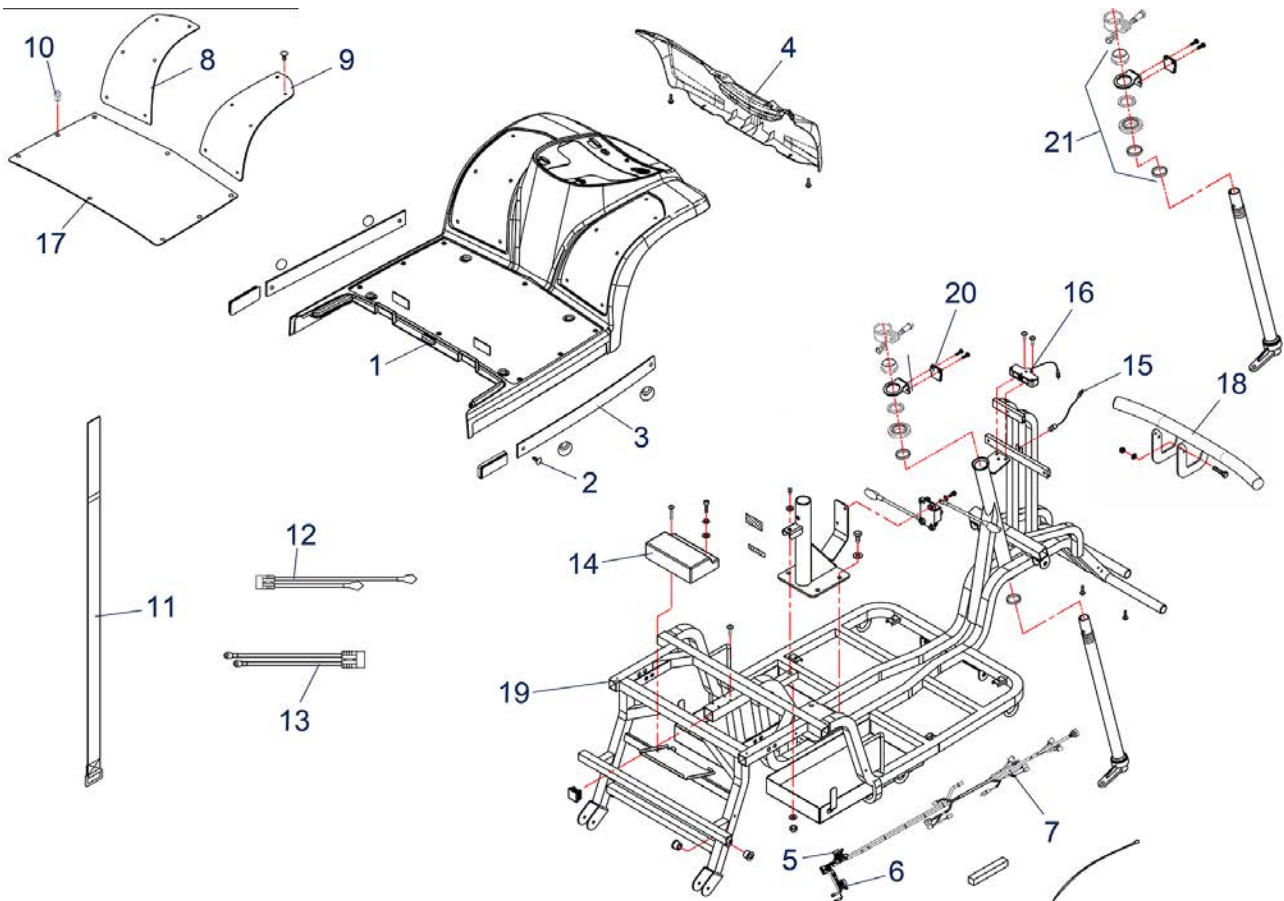

Bluster (ST6) - Front Shroud / Frame

Item no.	Article no.	Description	Quantity	Price (€)
10	950001218	Clip for foot mat for ST4D / ST5D / ST5D 3-wheel up to Bj. 2019 / ST6 scooter	1	€ 2,60
2	950001229	Clip for foot mat/front moulding for ST5D/ST5D 3-wheel/ST6/ST4D/ST4D-2G 3-wheel scooter	1	€ 2,60
5	950001231	10A fuse for Scooter ST5D/ST5D 3-wheel/ST6	1	€ 2,70
16	950001281	Switch for turning speed reduction (semicircular button) for ST5D / ST4D / ST6 scooter	1	€ 66,60
16	950001288	Switch for turning speed reduction (mushroom button) for ST5D / ST4D / ST6 scooter	1	€ 66,60
20	950001289	Trigger limit switch for Scooter ST5D / ST6	1	€ 7,20
16	950001306	Limit switch holder box ass'y (gyro) for Scooter ST5D/ST5D 3-wheel/ST4D/ST4D 2G 3-wheel/ST6 as from SN 4C1809	1	€ 43,90
16	950001376	Limit switch holder box ass'y (gyro)	1	€ 55,89