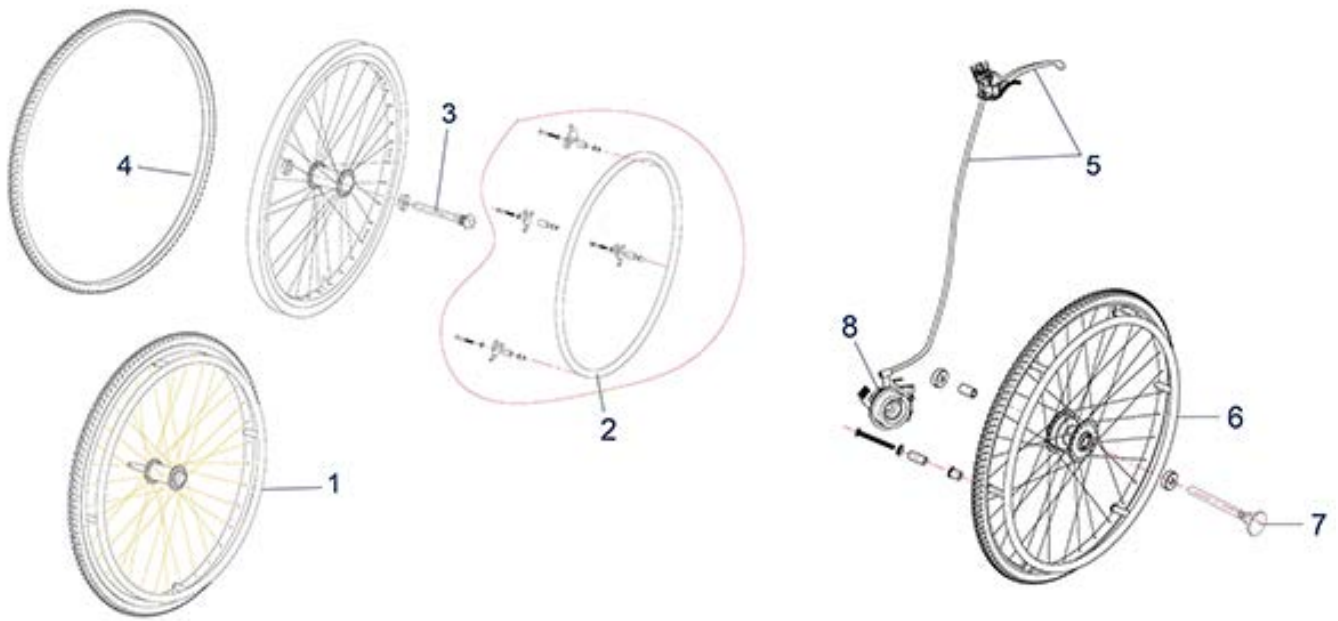

Rotec / Rotec XL - Rear Wheel / Rear Wheel with DRUM BRAKE

Item no.	Article no.	Description	Quantity	Price (€)
1	900100738	Wheel including handrims without drumbrake for Rotec/Rotec XL wheelchair	1	€ 142,00
2	900100739	Handrims for Rotec wheelchair	1	€ 37,00
5	900100758	Brake handle with wire cable for Rotec wheelchair	1	€ 38,80
6	900100759	Wheel including handrims for drumbrake for Rotec/Rotec XL wheelchair	1	€ 182,60
7	900100760	Quick pin axle for drumbrake for Rotec/Freetec wheelchair	1	€ 37,00
8	900100761	Baseplate for drumbrake, Rotec	1	€ 37,60
4	900100795	24" tyres for Rotec/Freetec wheelchair	1	€ 23,90
3	900500738	Quick pin axle for Freetec/Rotec wheelchair	1	€ 37,00