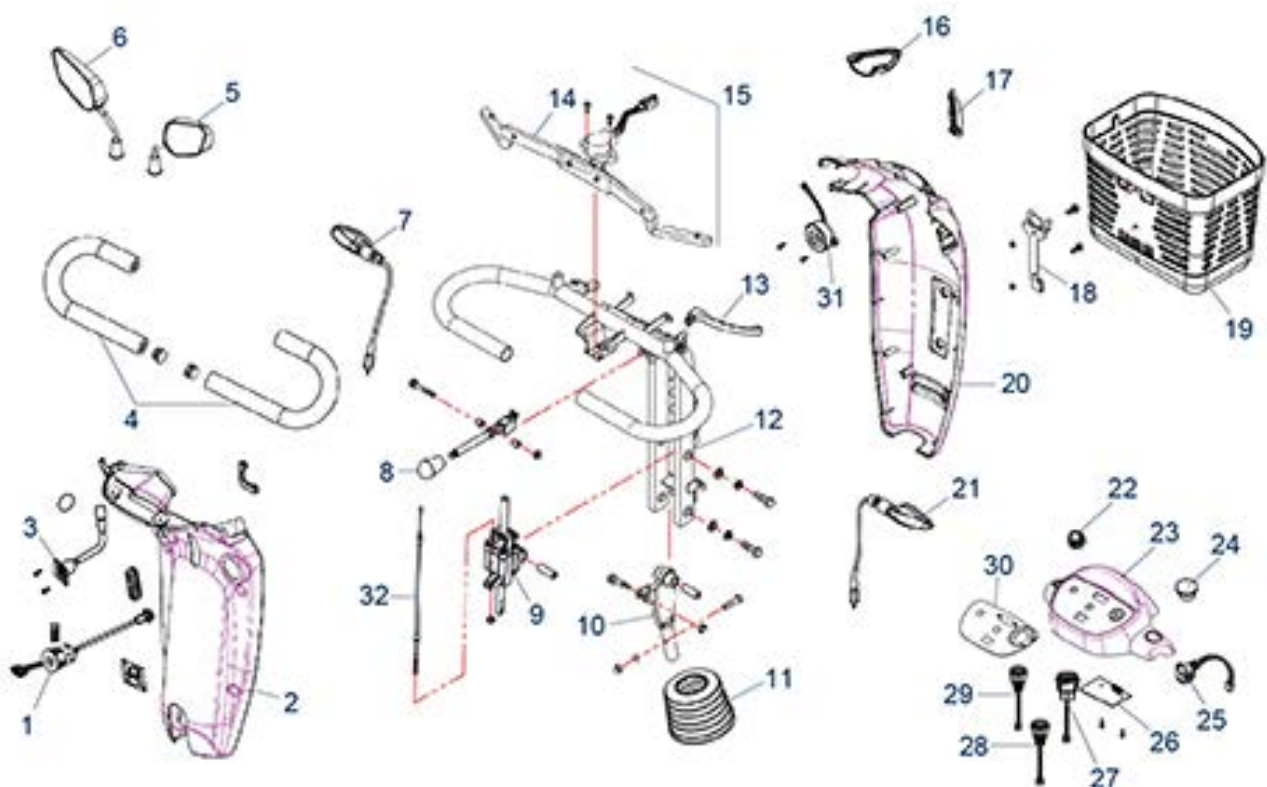

Tourer III (ST4D-2G 3-wheel) - Electronics / Wire Harness

Tourer III (ST4D-2G 3-wheel) - Accessories

Tourer III (ST4D-2G 3-wheel) - Tiller Assembly

Item no.	Article no.	Description	Quantity	Price (€)
11	950001204	Dust cover for ST5D/ST5D Plus/ST5D 3-wheel/ST6/ST4D-2G/3-wheel scooter	1	€ 5,10
31	950001206	Horn for ST5D/ST5D Plus/ST5D 3-wheel up to Bj. 2019/ST4D-2G/3-wheel scooter	1	€ 10,30
14	950001214	Wig-wag lever for ST5D/ST5D Plus/ST5D 3-wheel/ST4D/ST4D-2G/3-wheel scooter	1	€ 14,10
9	950001272	Locking mechanism for steering adjustment for ST5D/3-wheel up to Bj.2019/ST5D Plus/ST5D 3-wheel/ST4D/ST4D-2G/3-wheel/ST 6 scooter	1	€ 88,50
22	950001275	Button for speed controller for ST5D/ST4D/ST4D-2G/3-wheel scooter	1	€ 8,00
8	950001298	Handle for Scooter ST5D 4-wheel/ST5D Plus/ST5D 3-wheel/ST4D/ST4D-2G/3-wheel/ST 6 4-wheel	1	€ 4,30
10	950001312	Joint B, steering adj lower for Scooter ST5D Plus/ST5D	1	€ 49,90