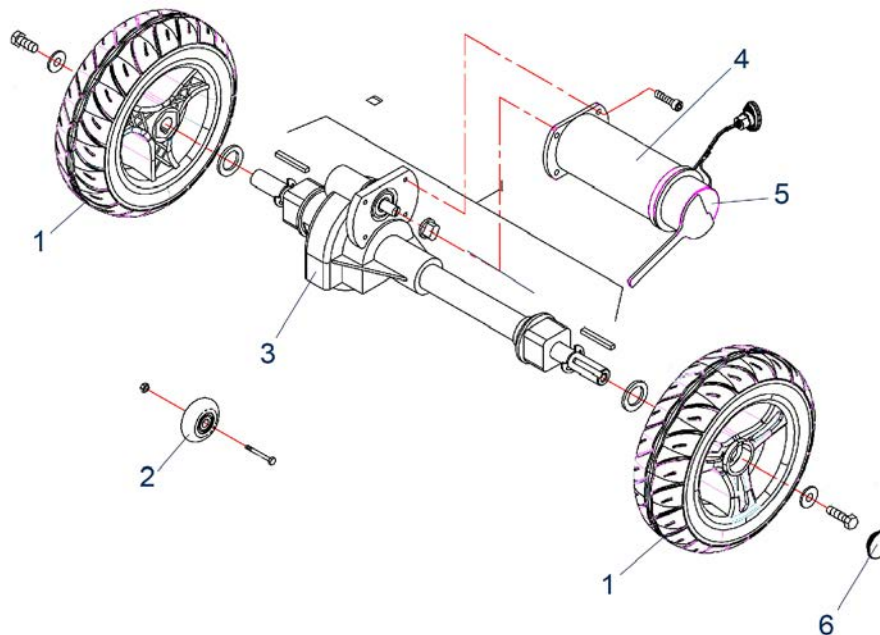

Item no.	Article no.	Description	Quantity	Price (€)
3	950001139	Transmission cpl. for ST3 scooter	1	€ 384,60
4	950001140	Motor with magnetic brake for ST3 scooter	1	€ 350,60
1	950001141	Rear wheel, complete for ST3 scooter	1	€ 99,60
2	950001142	Anti-tip wheel cpl. for ST3 scooter	1	€ 4,10
5	950001143	Magnetic brake for ST3 scooter	1	€ 111,10
6	950001144	Cover cap for wheel hub for ST3 scooter	1	€ 0,90
o. Abb.	950001150	for Scooter ST3 / ST5D 3-wheel up to 2019 / ST6 3/4-wheel	1	€ 11,20