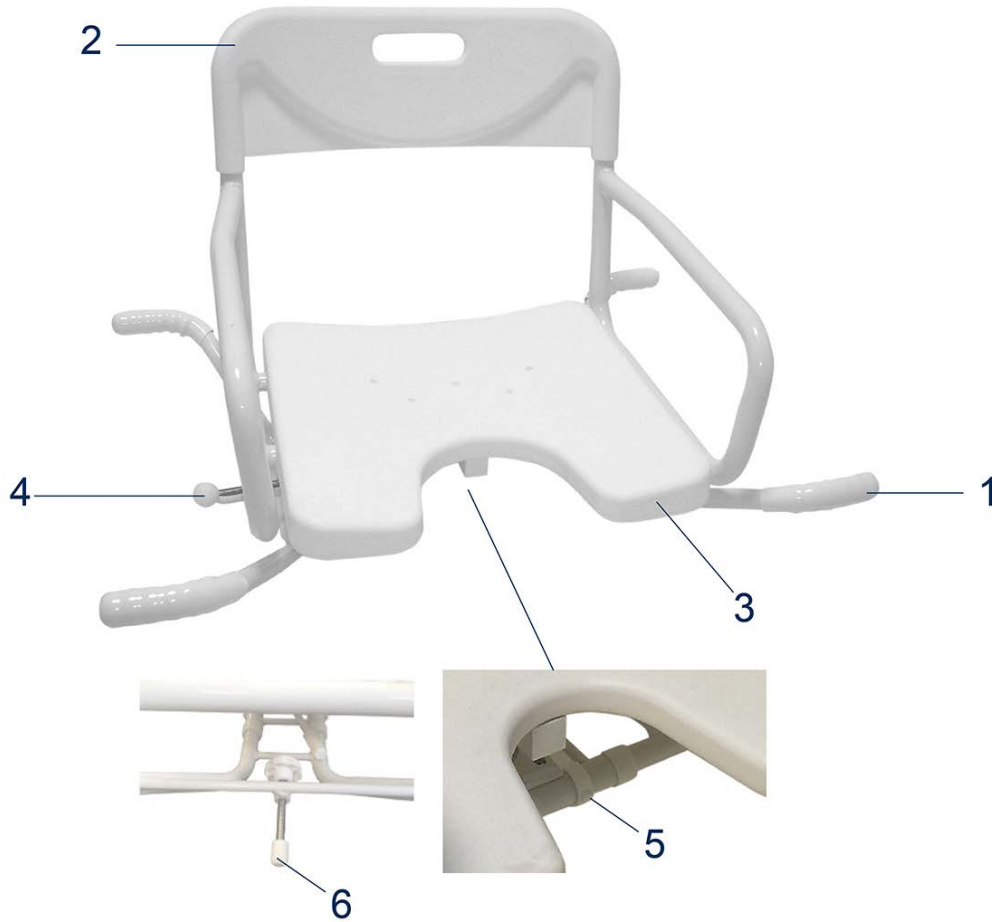

Bath Chairs

Description
BEN / BEN 2G
BES 120
Bob / Bobby

Item no.	Article no.	Description	Quantity	Price (€)
5	550600112	Adjusting screw 125 mm for BEN bath swivel seat	1	€ 8,30
4	550600141	Lever complete incl. fixing material for BEN as from SN 1H1603290001	1	€ 6,40
1	550600201	Rubber cushions for BES 120 / BEN bath seat up to SN: 1P1603200500	1	€ 5,10
2	550600301	Rubber cushion for bath swivel chair BEN 2G	1	€ 1,00
5	550600302	Adjusting screw 125mm for bath swivel chair BEN 2G	1	€ 4,70
3	550600303	Seat for bath swivel chair BEN 2G	1	€ 20,80
4	550600304	Lever complete for bath swivel chair BEN 2G	1	€ 3,20