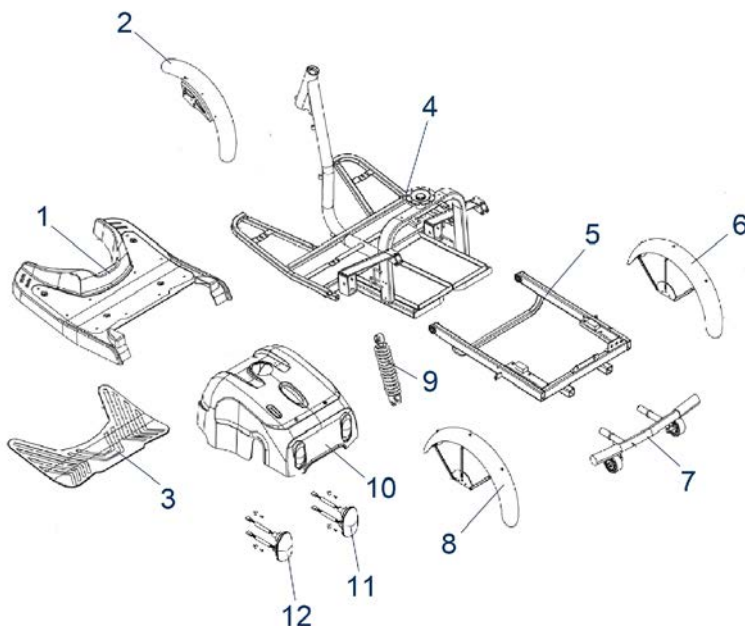

Item no.	Article no.	Description	Quantity	Price (€)
1	950000602	Floor shroud, complete for Sportrider scooter	1	€ 190,50
10	950000603	Rear shroud for Sportrider scooter	1	€ 471,70
12	950000604	Rear left indicator for Sportrider scooter	1	€ 31,70
11	950000605	Rear right indicator for Sportrider scooter	1	€ 31,70
5	950000610	Rear frame for Sportrider scooter	1	€ 222,10
2	950000614	Front fender for Sportrider scooter	1	€ 111,70
9	950000616	Rear suspension for Sportrider scooter	1	€ 169,60
8	950000618	Rear left fender for Sportrider scooter	1	€ 102,50
7	950000619	Rear bumper for Sportrider scooter	1	€ 74,60
3	950000626	Foot mat for Sportrider scooter	1	€ 44,40
4	950000632	Front frame for Sportrider scooter	1	€ 913,30
6	950000636	Rear right fender for Sportrider scooter	1	€ 102,50
o.Abb.	950000650	Washer for fixing screw shroud for	1	€ 2,50