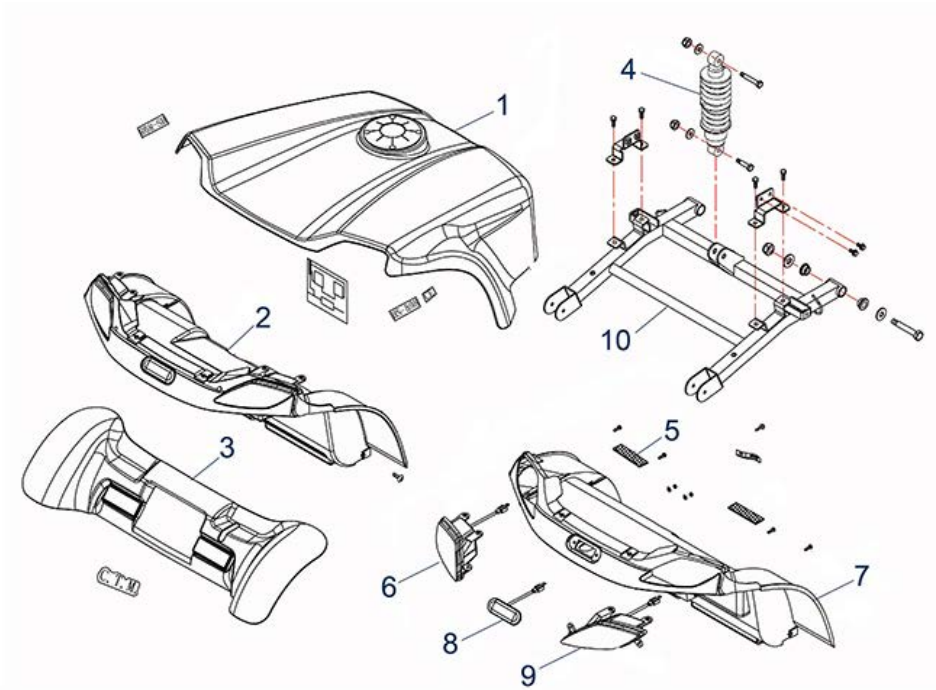

Spark (ST5D) - Seat

Item no.	Article no.	Description	Quantity	Price (€)
6	950001280	Plugs for seat console for ST5D/3-wheel up to Bj. 2019 /ST5D Plus/ST5D 3-wheel/ST4D/ST4D-2G/3-wheel scooter	1	€ 2,60
o.Abb.	950001291	Safety belt for ST5D scooter	1	€ 39,30
9	950001292	Seat adjustment lever shroud for ST5D/ST6 scooter	1	€ 3,80
12	950001360	Handrail bracket comp. right for Scooter ST5D as from SN 4C1701ST5D4001	1	€ 62,50
11	950001361	Handrail bracket comp. left for Scooter ST5D as from SN 4C1701ST5D4001	1	€ 62,50
10	950001549	Seat holder, guide for Scooter ST5D/ST5D Plus	1	€ 49,70