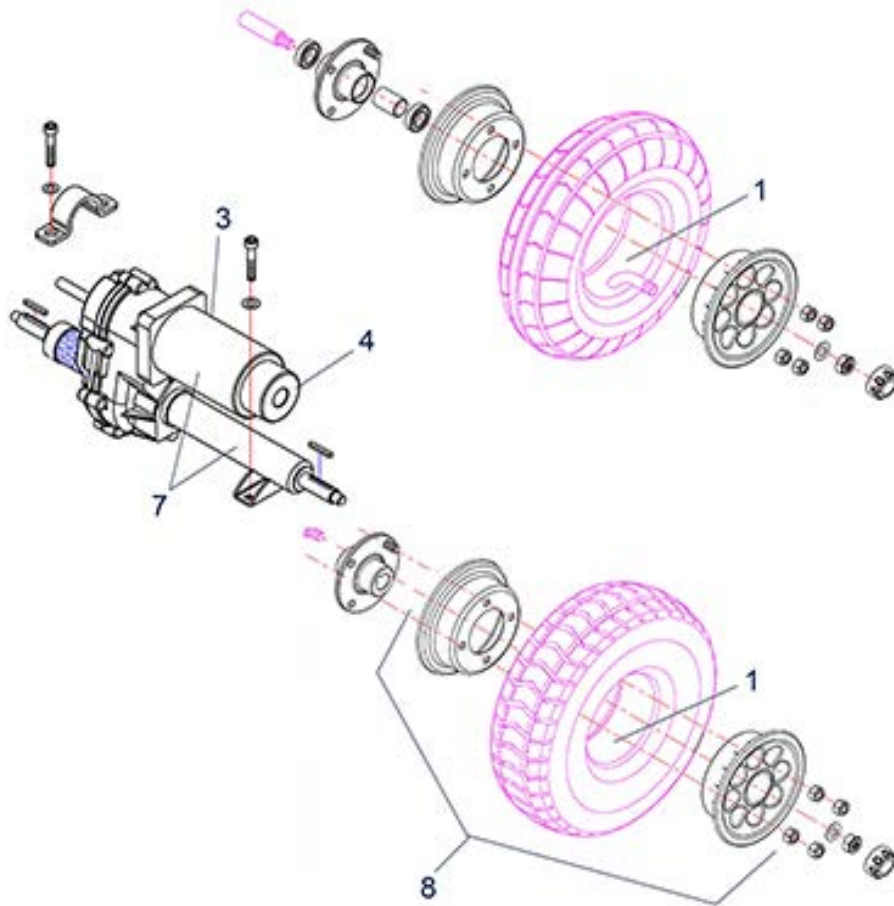

Spirit - Engine / Wheels

Item no.	Article no.	Description	Quantity	Price (€)
1	950000004	Front/rear tubing 3.00-4 for Spirit scooter	1	€ 32,20
8	950000048B	Rear wheel, complete 3.00-4 for Scooter Spirit	1	€ 99,90
7	950000056	Motor/transmission unit for Spirit scooter	1	€ 643,90
3	950000057	Motor for Spirit scooter (S-Drive)	1	€ 348,40
o. Abb.	950000181	Motor brush kit for Spirit scooter	1	€ 25,00
4	950500131	Magnetic brake for Spirit scooter	1	€ 98,60