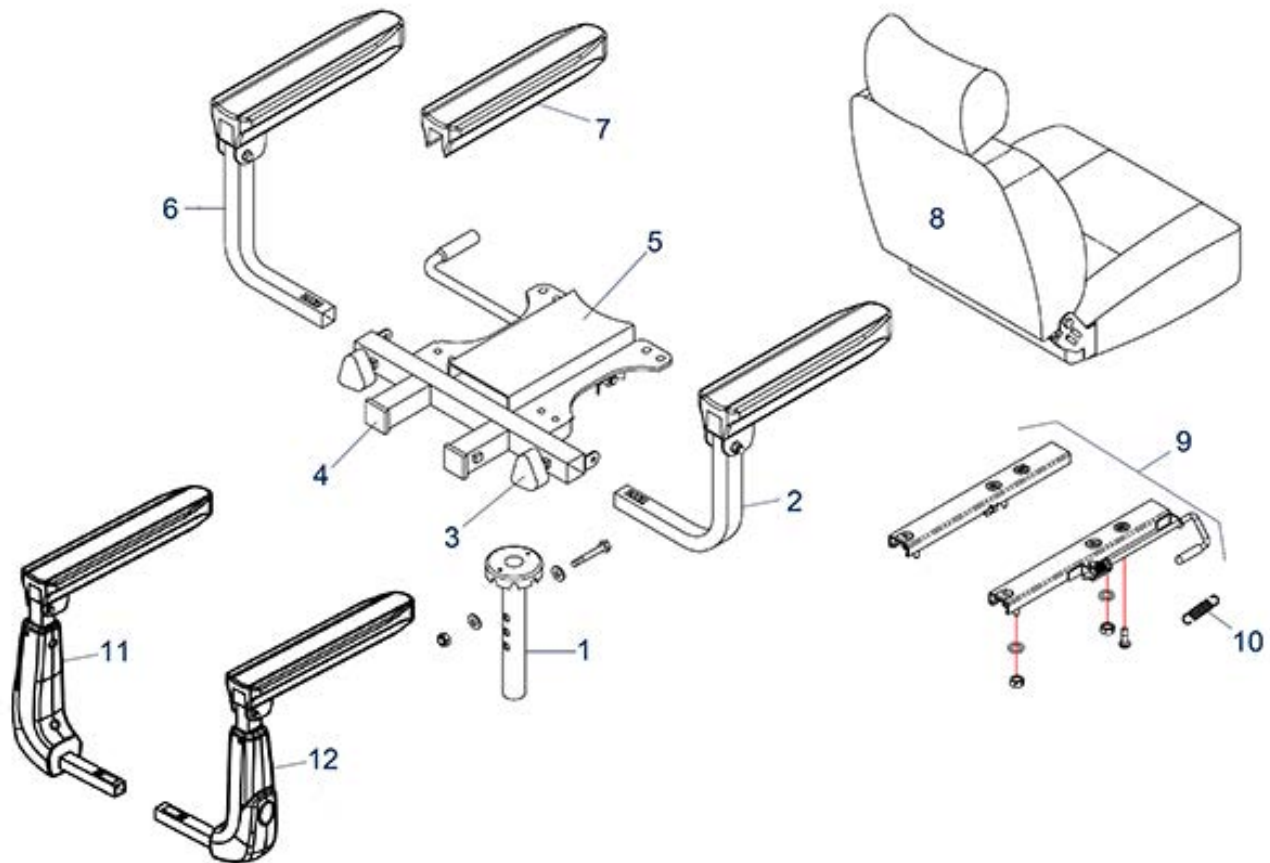

Blaze (ST5D Plus) - Seat

Item no.	Article no.	Description	Quantity	Price (€)
2	950001244	Right armrest, complete for ST5D/ST5D 3-wheel up to Bj. 2019/ST5D Plus scooter	1	€ 72,90
6	950001245	Left armrest, complete for ST5D/ST5D 3-wheel up to Bj. 2019/ST5D Plus scooter	1	€ 72,90
7	950001247	Armpad for ST5D/ST5D 3-wheel up to Bj. 2019/ST5D Plus scooter	1	€ 25,90
9	950001278	Seat adjustment cpl. for ST5D/3-wheel up to Bj. 2019/ST5D Plus/ST5D 3-wheel/ST4D/ST4D-2G/ST6 scooter	1	€ 42,30
10	950001279	Spring for seat release for ST5D/ST5D Plus/ST4D/ST4D-2G/3-wheel scooter	1	€ 3,20
4	950001280	Plugs for seat console for ST5D/3-wheel up to Bj. 2019 /ST5D Plus/ST5D 3-wheel/ST4D/ST4D-2G/3-wheel scooter	1	€ 2,60
8	950001344	Seat for Scooter ST5D Plus/ST5D	1	€ 654,70