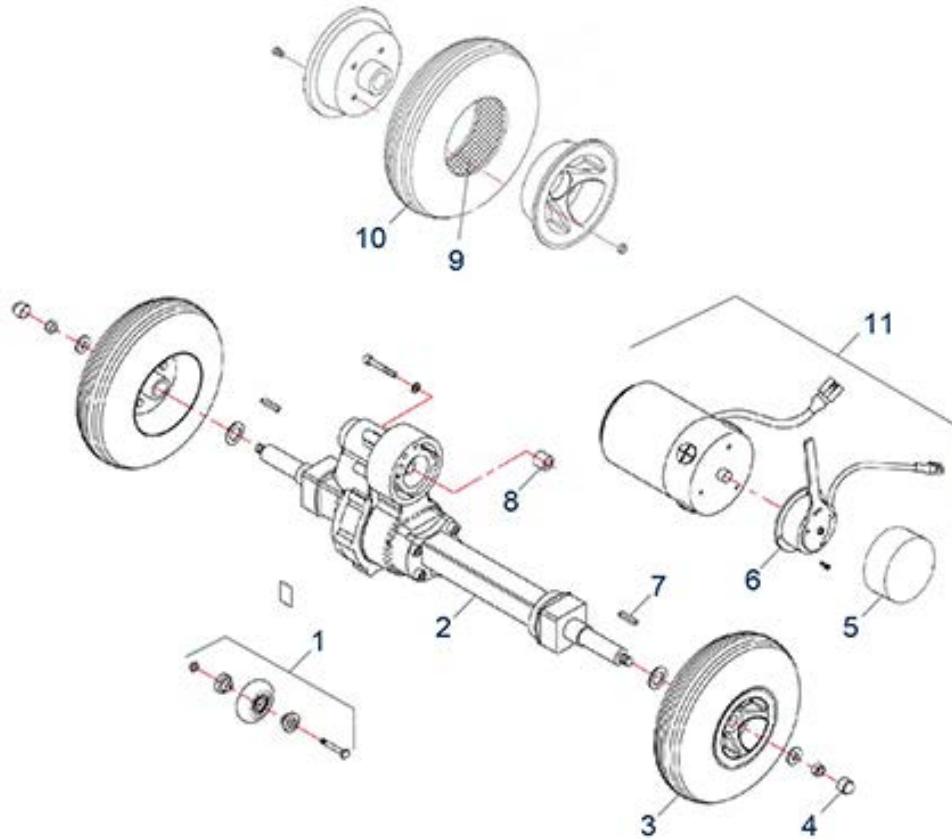

Tourer (ST4D-2G) / Tourer Plus (ST4D Plus-2G) - rear wheels / Engine & Gear Box

Item no.	Article no.	Description	Quantity	Price (€)
4	950001257	Cover cap for wheel nut for ST5D/ST4D/ST4D-2G/3-wheel/ST6 + ST6 3-Rad up to SN: 4C2304ST6D scooter	1	€ 2,60
8	950001262	Coupler for transmission/motor for ST5D/ST5D Plus/ST5D 3-wheel/ST4D/ST4D-2G/ST6 scooter	1	€ 7,50
10	950001442	Front/rear tyres for ST4D/ST4D-2G/3-wheel scooter/Front tyres for ST5D 3-wheel up to Bj. 2019 scooter	1	€ 50,40
9	950001443	Front/rear tubing for ST4D/ST4D-2G/3-wheel scooter/front tubing for ST5D 3-wheel up to Bj. 2019 scooter	1	€ 34,90
3	950001450	Rear wheel, complete for ST4D/ST4D-2G/3-wheel scooter	1	€ 122,80
1	950001453	Anti-tip wheel cpl. for ST4D / ST4D-2G scooter	1	€ 6,00
2	950001468	Transmission cpl. for ST4D 6 km/h / ST4D-2G 6 km/h scooter	1	€ 615,00