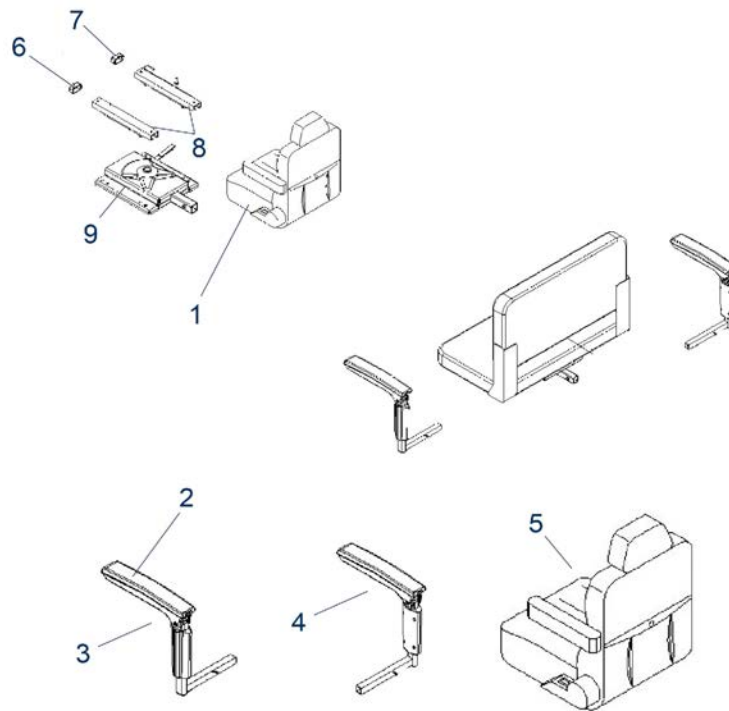

SportRider - Seat

Item no.	Article no.	Description	Quantity	Price (€)
1	950000624	Seat for Sportrider scooter	1	€ 879,10
4	950000642	Right armrest for Sportrider scooter	1	€ 117,00
3	950000643	Left armrest for Sportrider scooter	1	€ 117,00
5	950000654	Seat with backrest and armpad for Sportrider scooter	1	€ 590,00
2	950000666	Armpad for Sportrider/Cobra scooter	1	€ 42,40
8	950000683	Seat slide rail for Sportrider scooter	1	€ 71,00
6	950000684	Left cap for seat slide rail for Sportrider scooter	1	€ 2,40
7	950000685	Right cap for seat slide rail for Sportrider scooter	1	€ 2,40
9	950000686	Seat base for Sportrider scooter	1	€ 276,10