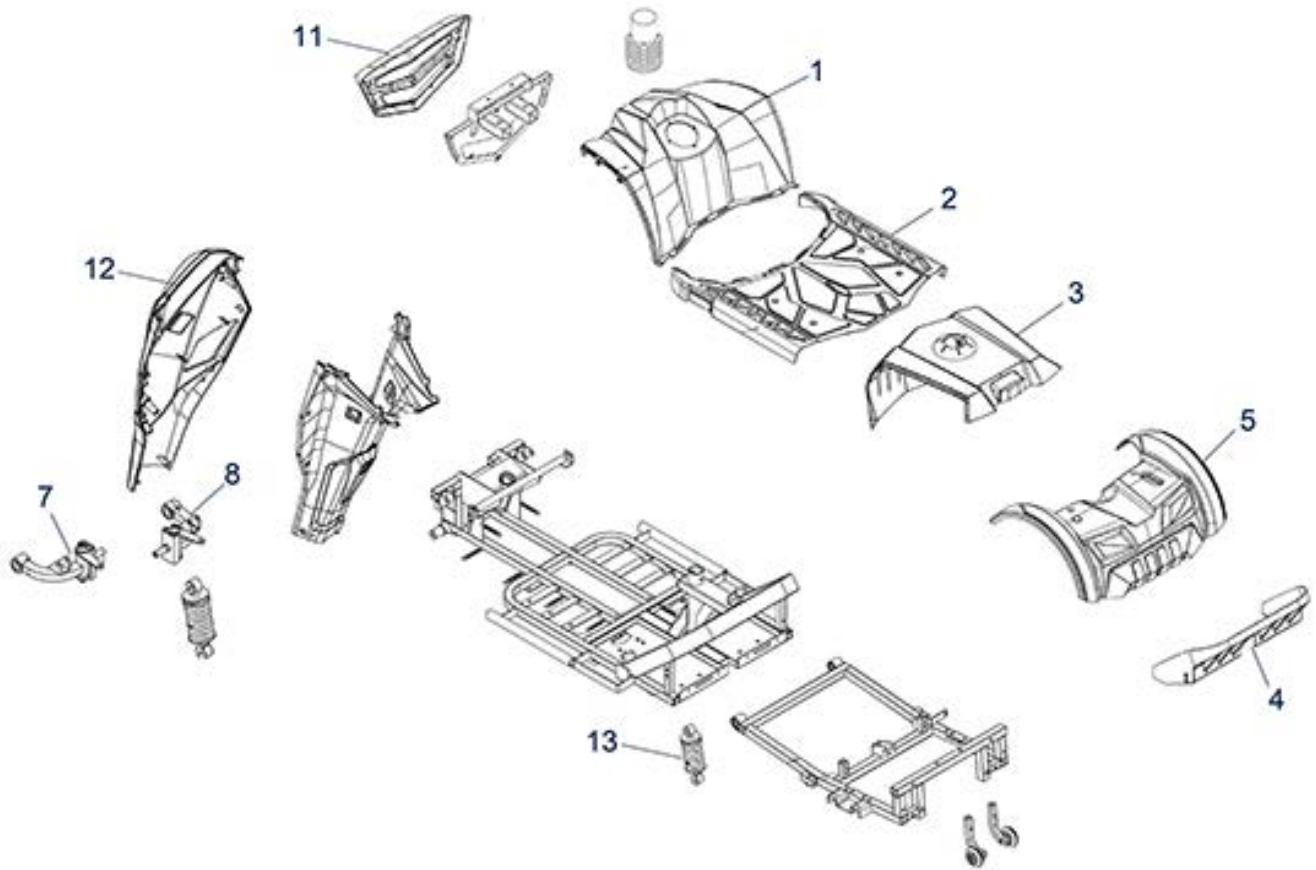

Cobra - Shroud / Frame

Item no.	Article no.	Description	Quantity	Price (€)
12	950000811	Outer tiller shroud, white for	1	€ 260,20
4	950000812	Rear battery cover for Cobra scooter	1	€ 38,50
1	950000815	Front shroud, grey for Cobra scooter	1	€ 392,90
5	950000818	Motor shroud, grey for Cobra scooter	1	€ 445,50
13	950000822	Rear suspension for Cobra scooter	1	€ 235,20
2	950000824-NL	Floor shroud, red NL for Cobra scooter	1	€ 126,20
8	950000827	Left wheel suspension for Cobra/King Cobra scooter	1	€ 84,80
7	950000828	Right wheel suspension for Cobra/King Cobra scooter	1	€ 84,80
3	950000845	Battery cover, black for Cobra scooter	1	€ 222,10
11	950000863	Cover for front bumper for Cobra scooter	1	€ 39,40
5	950002010	Motor shroud, red for Cobra scooter	1	€ 498,00