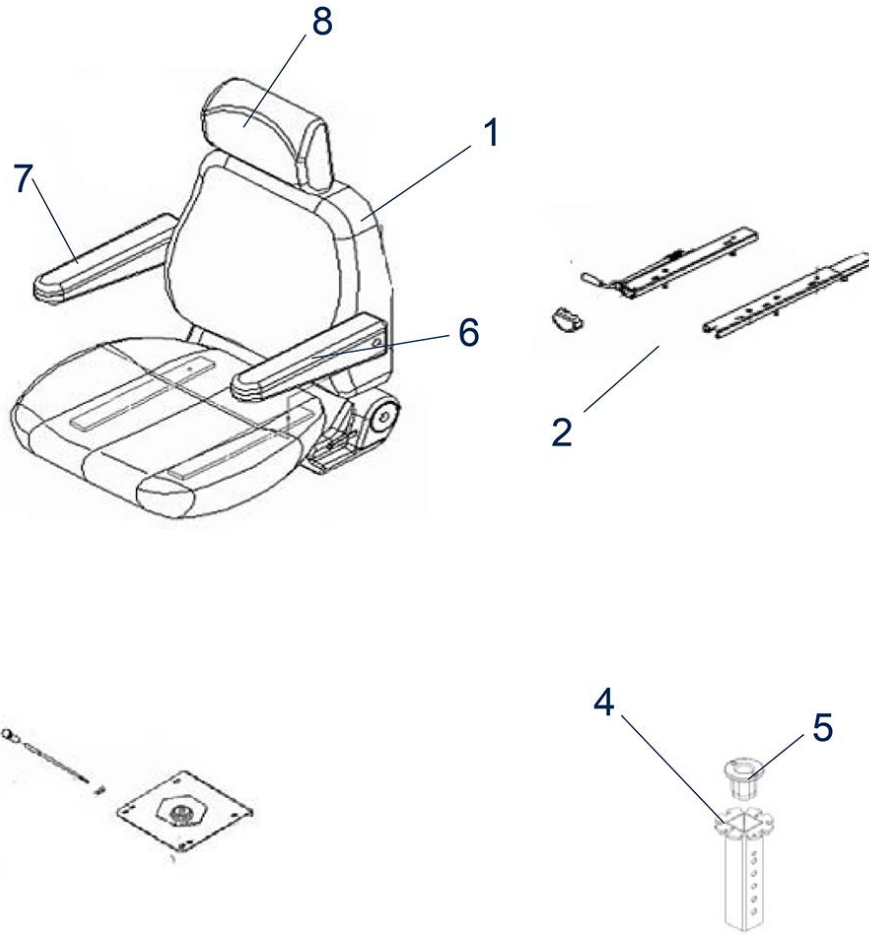

Item no.	Article no.	Description	Quantity	Price (€)
4	950000070	Seat receiver for Royale, Santis, Supreme, Spirit scooter	1	€ 28,40
1	950000146	Seat for Supreme scooter	1	€ 523,00
2	950000147	Seat slide rail for Supreme scooter	1	€ 71,00
3	950000148	Seat base for Supreme scooter	1	€ 94,60
5	950000149	Insert for seat receiver for Royale, Santis, Supreme, Spirit scooter	1	€ 29,20
7	950000269	Right armrest for Santis/Supreme scooter	1	€ 102,50
6	950000270	Left armrest for Santis/Supreme scooter	1	€ 102,50
8	950000271	Headrest for Scooter Royale/Santis/Supreme	1	€ 98,60