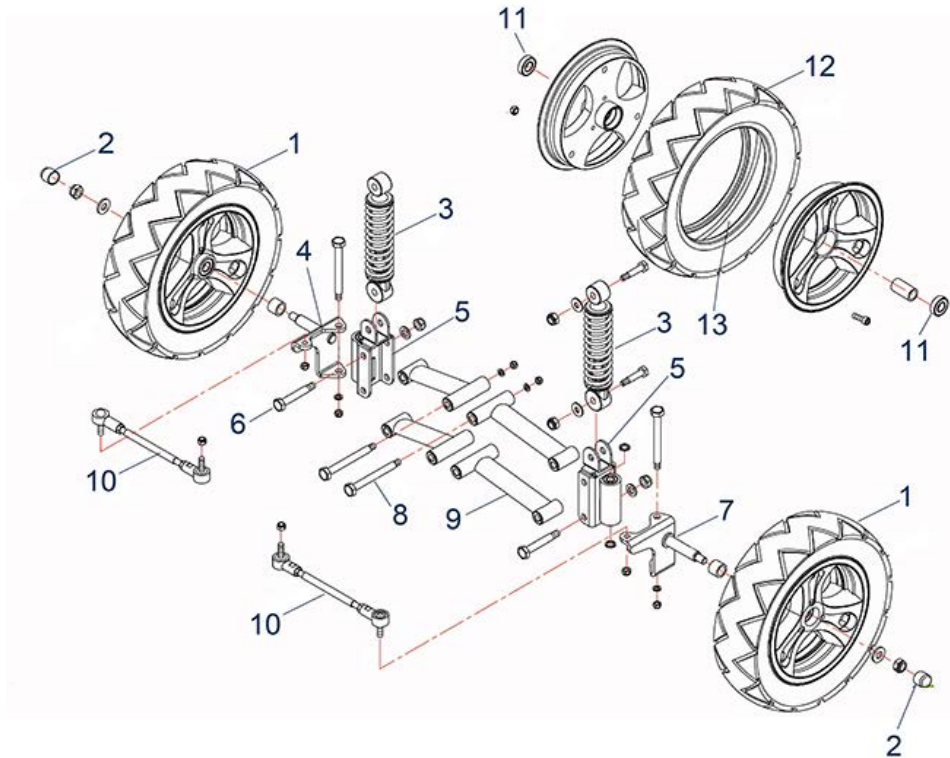

Spark (ST5D) - Front Wheels and Axle

Item no.	Article no.	Description	Quantity	Price (€)
1	950001248	Front wheel, complete for ST5D scooter	1	€ 381,50
9	950001249	Front wheel suspension for ST5D scooter	1	€ 55,10
5	950001250	Suspension bracket, complete for ST5D scooter	1	€ 58,20
8	950001251	M10x87 bolts for wheel suspension for ST5D scooter	1	€ 4,00
7	950001252	Front right axle stub cpl. for ST5D scooter	1	€ 22,70
4	950001253	Front left axle stub, cpl. for ST5D scooter	1	€ 22,70
6	950001254	Bolts for front wheel suspension for ST5D scooter	1	€ 4,40
3	950001255	Front suspension for ST5D scooter	1	€ 71,00
10	950001256	Track rod for ST5D/ST5D Plus scooter	1	€ 27,30
2	950001257	Cover cap for wheel nut for ST5D/ST4D/ST4D-2G/3-wheel/ST6 + ST6 3-Rad up to SN: 4C2304ST6D scooter	1	€ 2,60