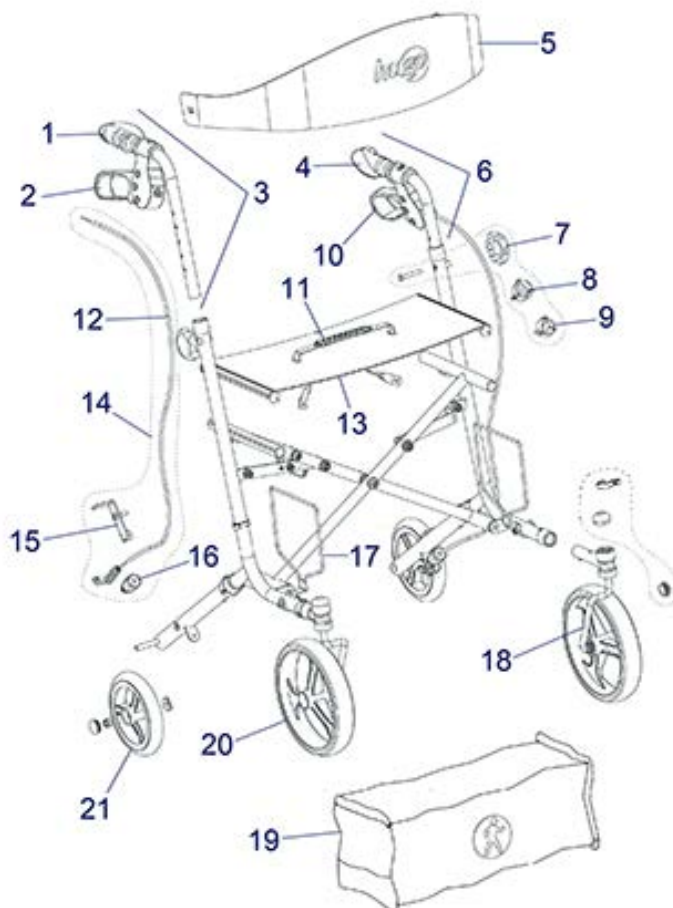

Item no.	Article no.	Description	Quantity	Price (€)
5	700200201	Backrest for Hugo Sidekick	1	€ 83,50
6	700200202	Handlebar cpl. with handgrip, brake handle and handle tube left	1	€ 45,00
3	700200203	Handlebar cpl. with handgrip, brake handle and handle tube right	1	€ 45,00
4	700200204	Handgrip left for Hugo Sidekick	1	€ 8,20
1	700200205	Handgrip right for Hugo Sidekick	1	€ 8,20
10	700200206	Brake lever left for Hugo Sidekick	1	€ 14,50
2	700200207	Brake lever right for Hugo Sidekick	1	€ 14,50
12	700200208	Bowden cable, single	1	€ 4,95
16	700200209	Bowden cable adjustment screw for Hugo Sidekick	1	€ 4,10
14	700200210	Brake assembly cpl. (Bowden cable, brake pad, screw, etc.) for Hugo Sidekick	1	€ 24,50
o. Abb.	700200211	Folding Safety Strap, orange	1	€ 2,00
15	700200212	Brake block left for Hugo Sidekick	1	€ 4,10
15	700200213	Brake block right for Hugo Sidekick	1	€ 4,10